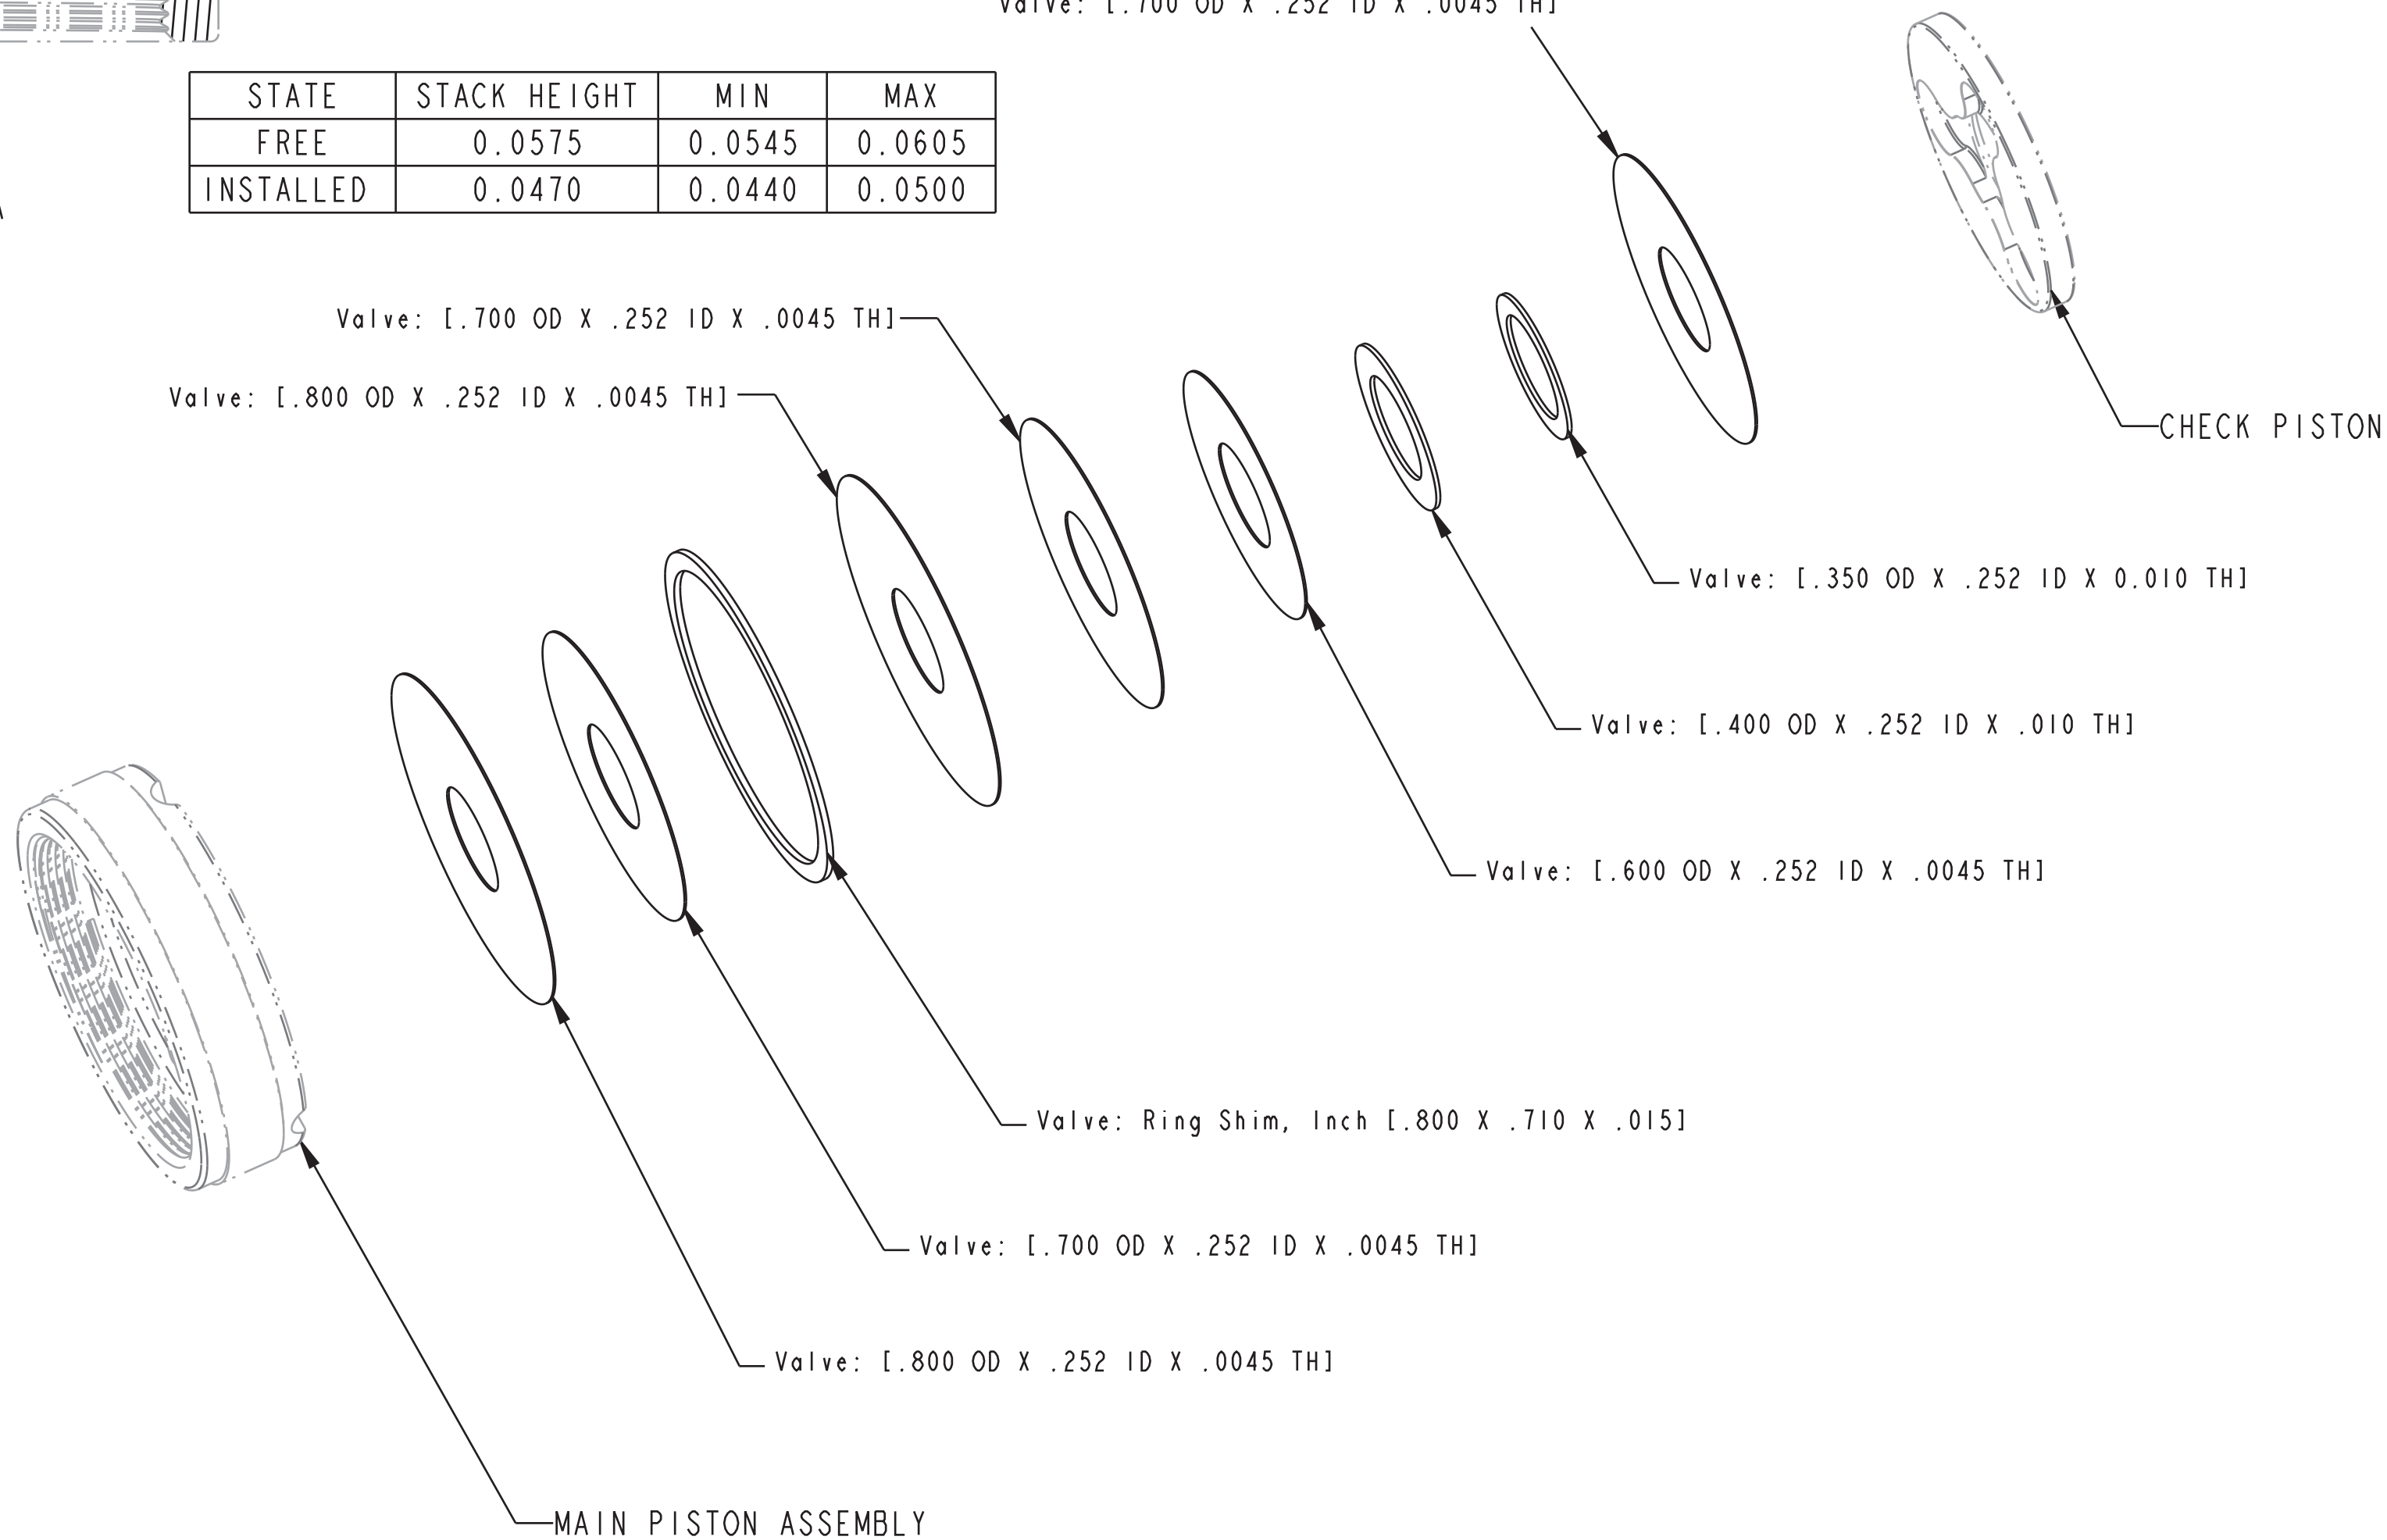

4

3

2

1

Valve: [.700 OD X .252 ID X .0045 TH]

STATE	STACK HEIGHT	MIN	MAX
FREE	0.0575	0.0545	0.0605
INSTALLED	0.0470	0.0440	0.0500

SECTION A-A  
SCALE 5:1

Valve: [.700 OD X .252 ID X .0045 TH]

Valve: [.800 OD X .252 ID X .0045 TH]

**FOX** **FOX Factory, Inc.** Ph 831-768-1100  
 130 Hangar Way, Watsonville, CA 95076 USA Fax 831-768-9312

TITLE  
 Valve Stack Assy: 2022 SCOTT Nude,  
 Linear Compression Medium SSC001

SIZE DWG. NO. **805-05-515-KIT**  
 C | PLOT SCALE 3:1 | SHEET 1 OF 1

- PROPRIETARY -  
 THIS DOCUMENT CONTAINS CONFIDENTIAL, PROPRIETARY INFORMATION  
 THAT IS FOX PROPERTY. DO NOT DISCLOSE TO OR DUPLICATE  
 FOR OTHERS EXCEPT AS AUTHORIZED BY FOX.