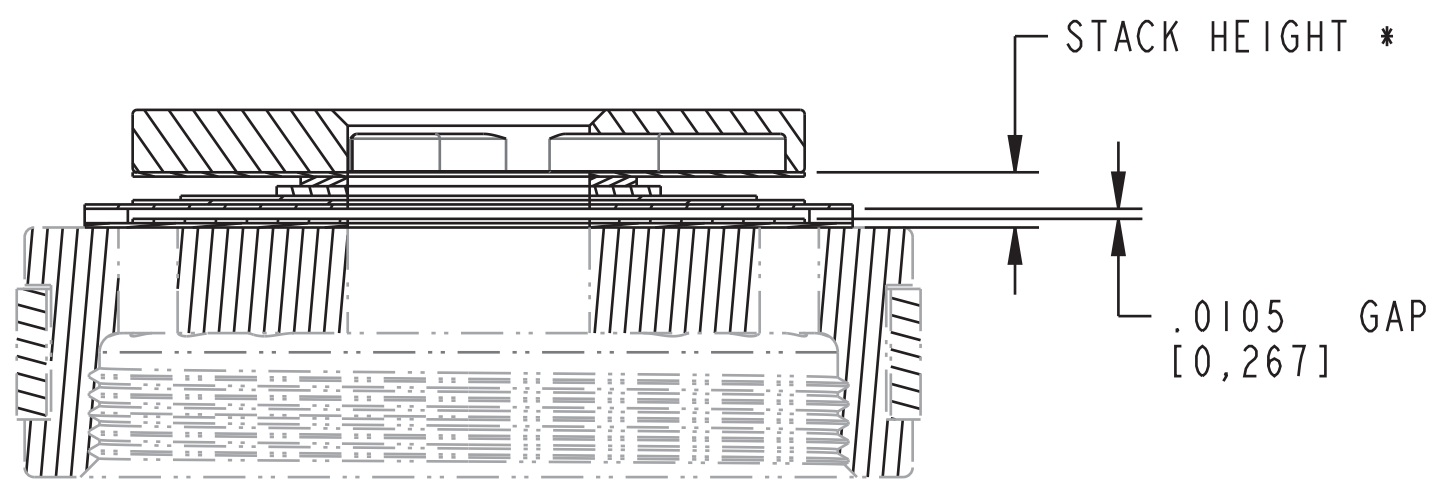

4

3

2

1

Valve: [.700 OD X .252 ID X .0045 TH]

STATE	STACK HEIGHT	MIN	MAX
FREE	0.0575	0.0545	0.0605
INSTALLED	0.0470	0.0440	0.0500

SECTION A-A  
SCALE 5:1

Valve: [.700 OD X .252 ID X .0045 TH]

SIZE DWG. NO. **805-05-515-KIT**  
 C | PLOT SCALE 3:1 | SHEET 1 OF 1

- PROPRIETARY -  
 THIS DOCUMENT CONTAINS CONFIDENTIAL, PROPRIETARY INFORMATION  
 THAT IS FOX PROPERTY. DO NOT DISCLOSE TO OR DUPLICATE  
 FOR OTHERS EXCEPT AS AUTHORIZED BY FOX.