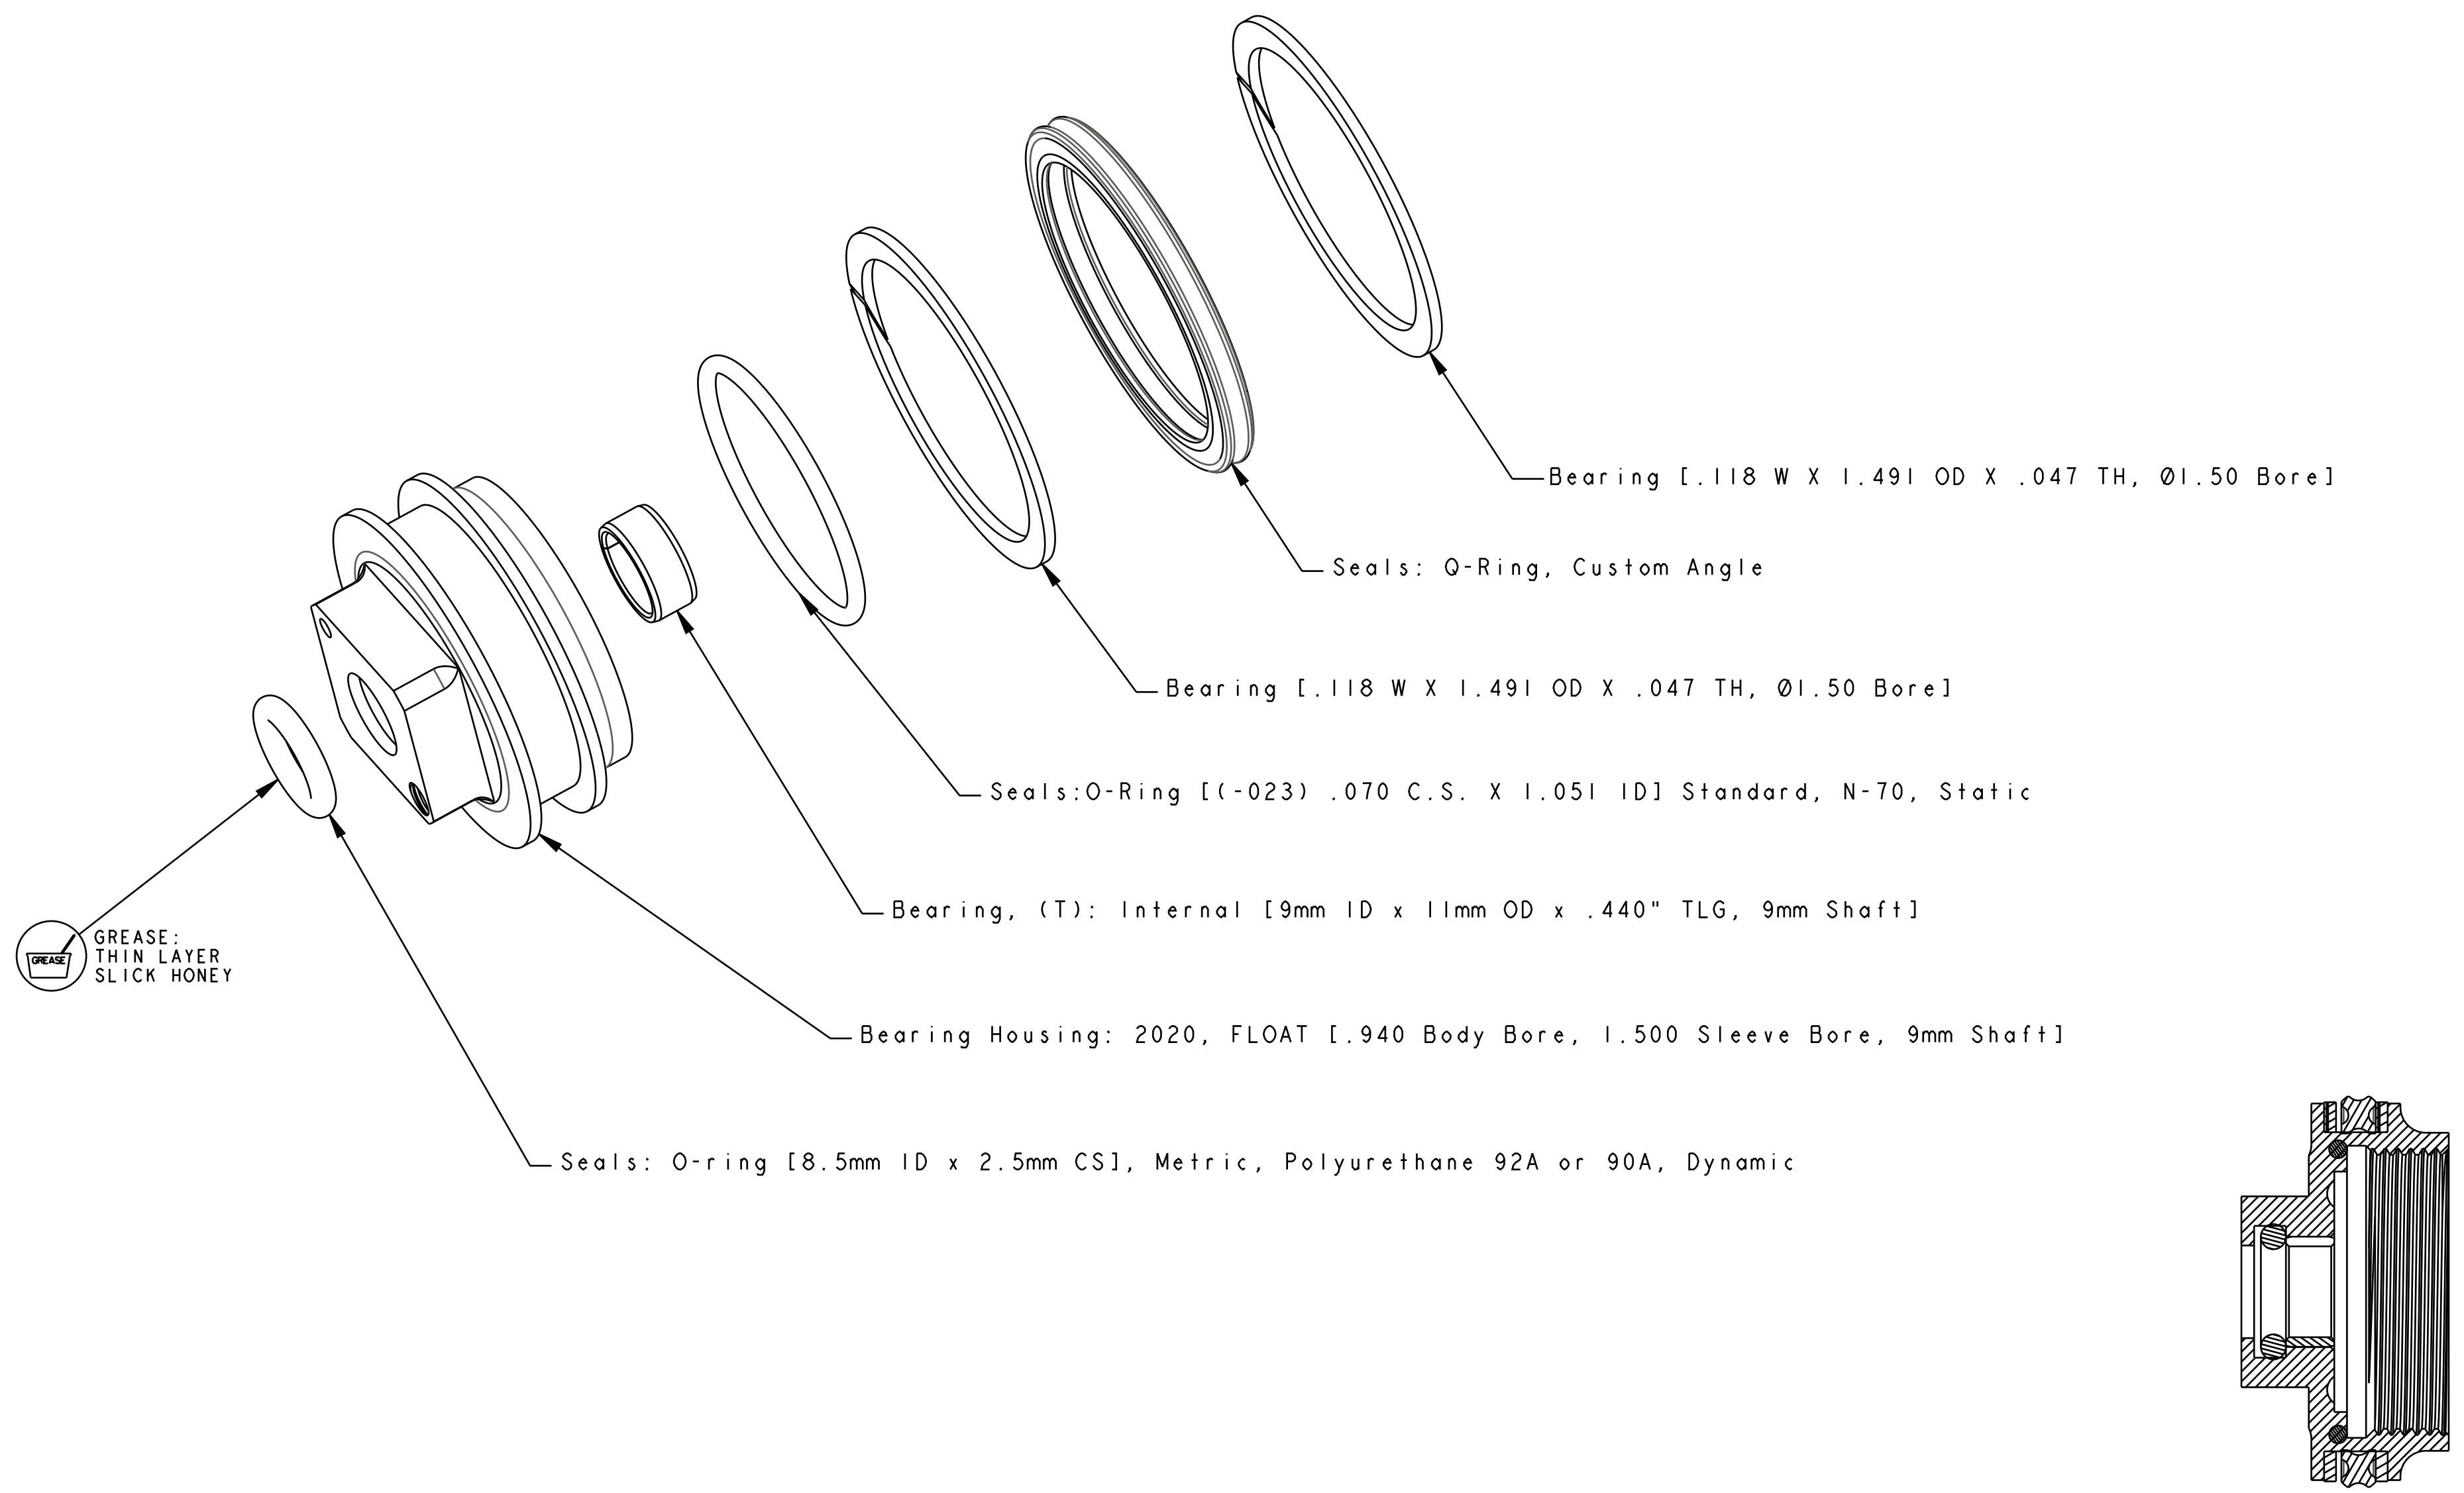

B

B

A

A

- PROPRIETARY -
 THIS DOCUMENT CONTAINS CONFIDENTIAL, PROPRIETARY INFORMATION
 THAT IS FOX PROPERTY. DO NOT DISCLOSE TO OR DUPLICATE
 FOR OTHERS EXCEPT AS AUTHORIZED BY FOX.

| | | | | |
|--|----------|---|--|------------------|
| FOX | | FOX Factory, Inc. | | Ph 831-768-1100 |
| | | 130 Hangar Way, Watsonville, CA 95076 USA | | Fax 831-768-9312 |
| TITLE | | | | |
| BEARING ASSY: FLOAT, 2018, SHORT [.940 BORE, 1.500 BORE, 9mm SHAFT] | | | | |
| SIZE | DWG. NO. | 812-06-087-KIT | | |
| PLOT SCALE | 2:1 | SHEET 1 OF 1 | | |