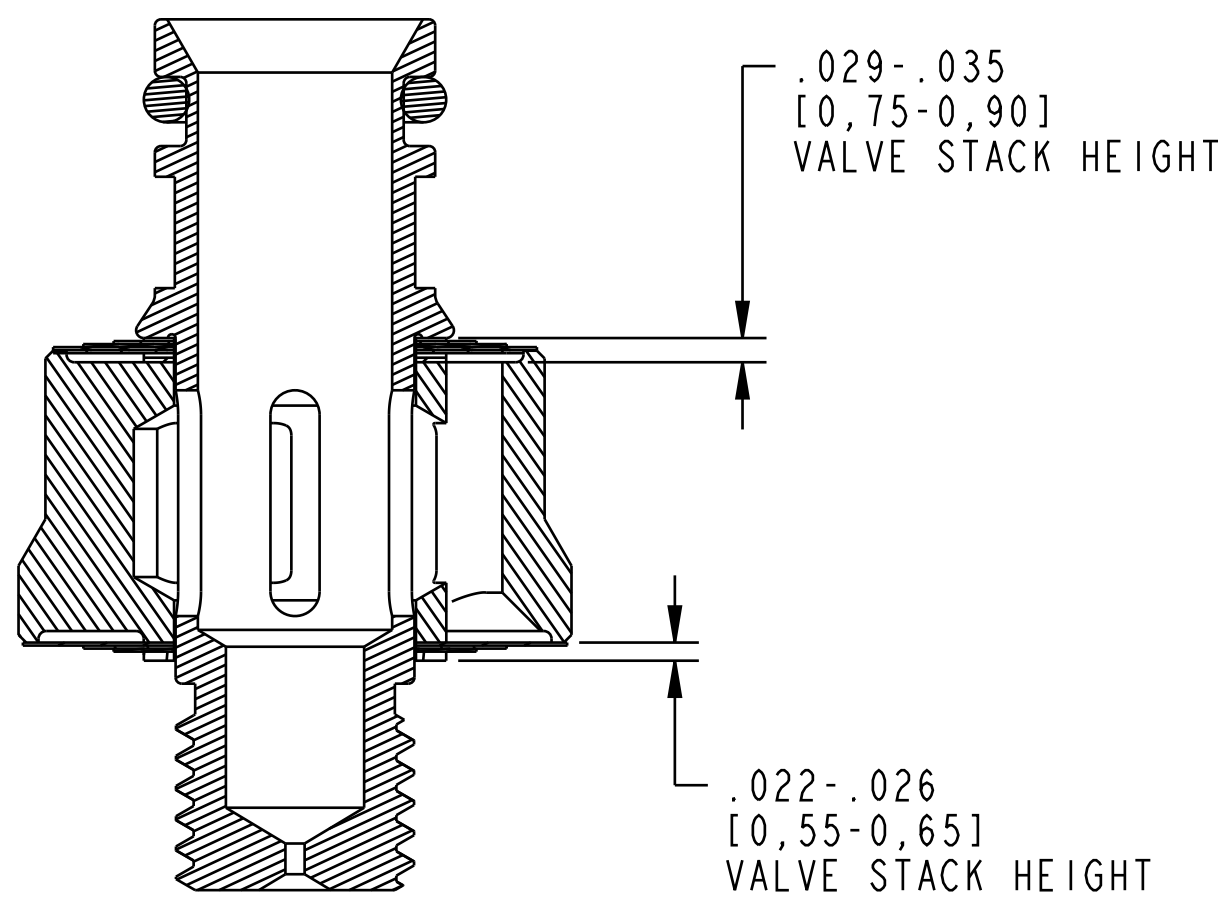

4

3

2

1

REVISIONS				
ZONE	REV	DESCRIPTION	DATE	APPROVED
	A	RELEASE FOR PRODUCTION	2021/01/13	DRB