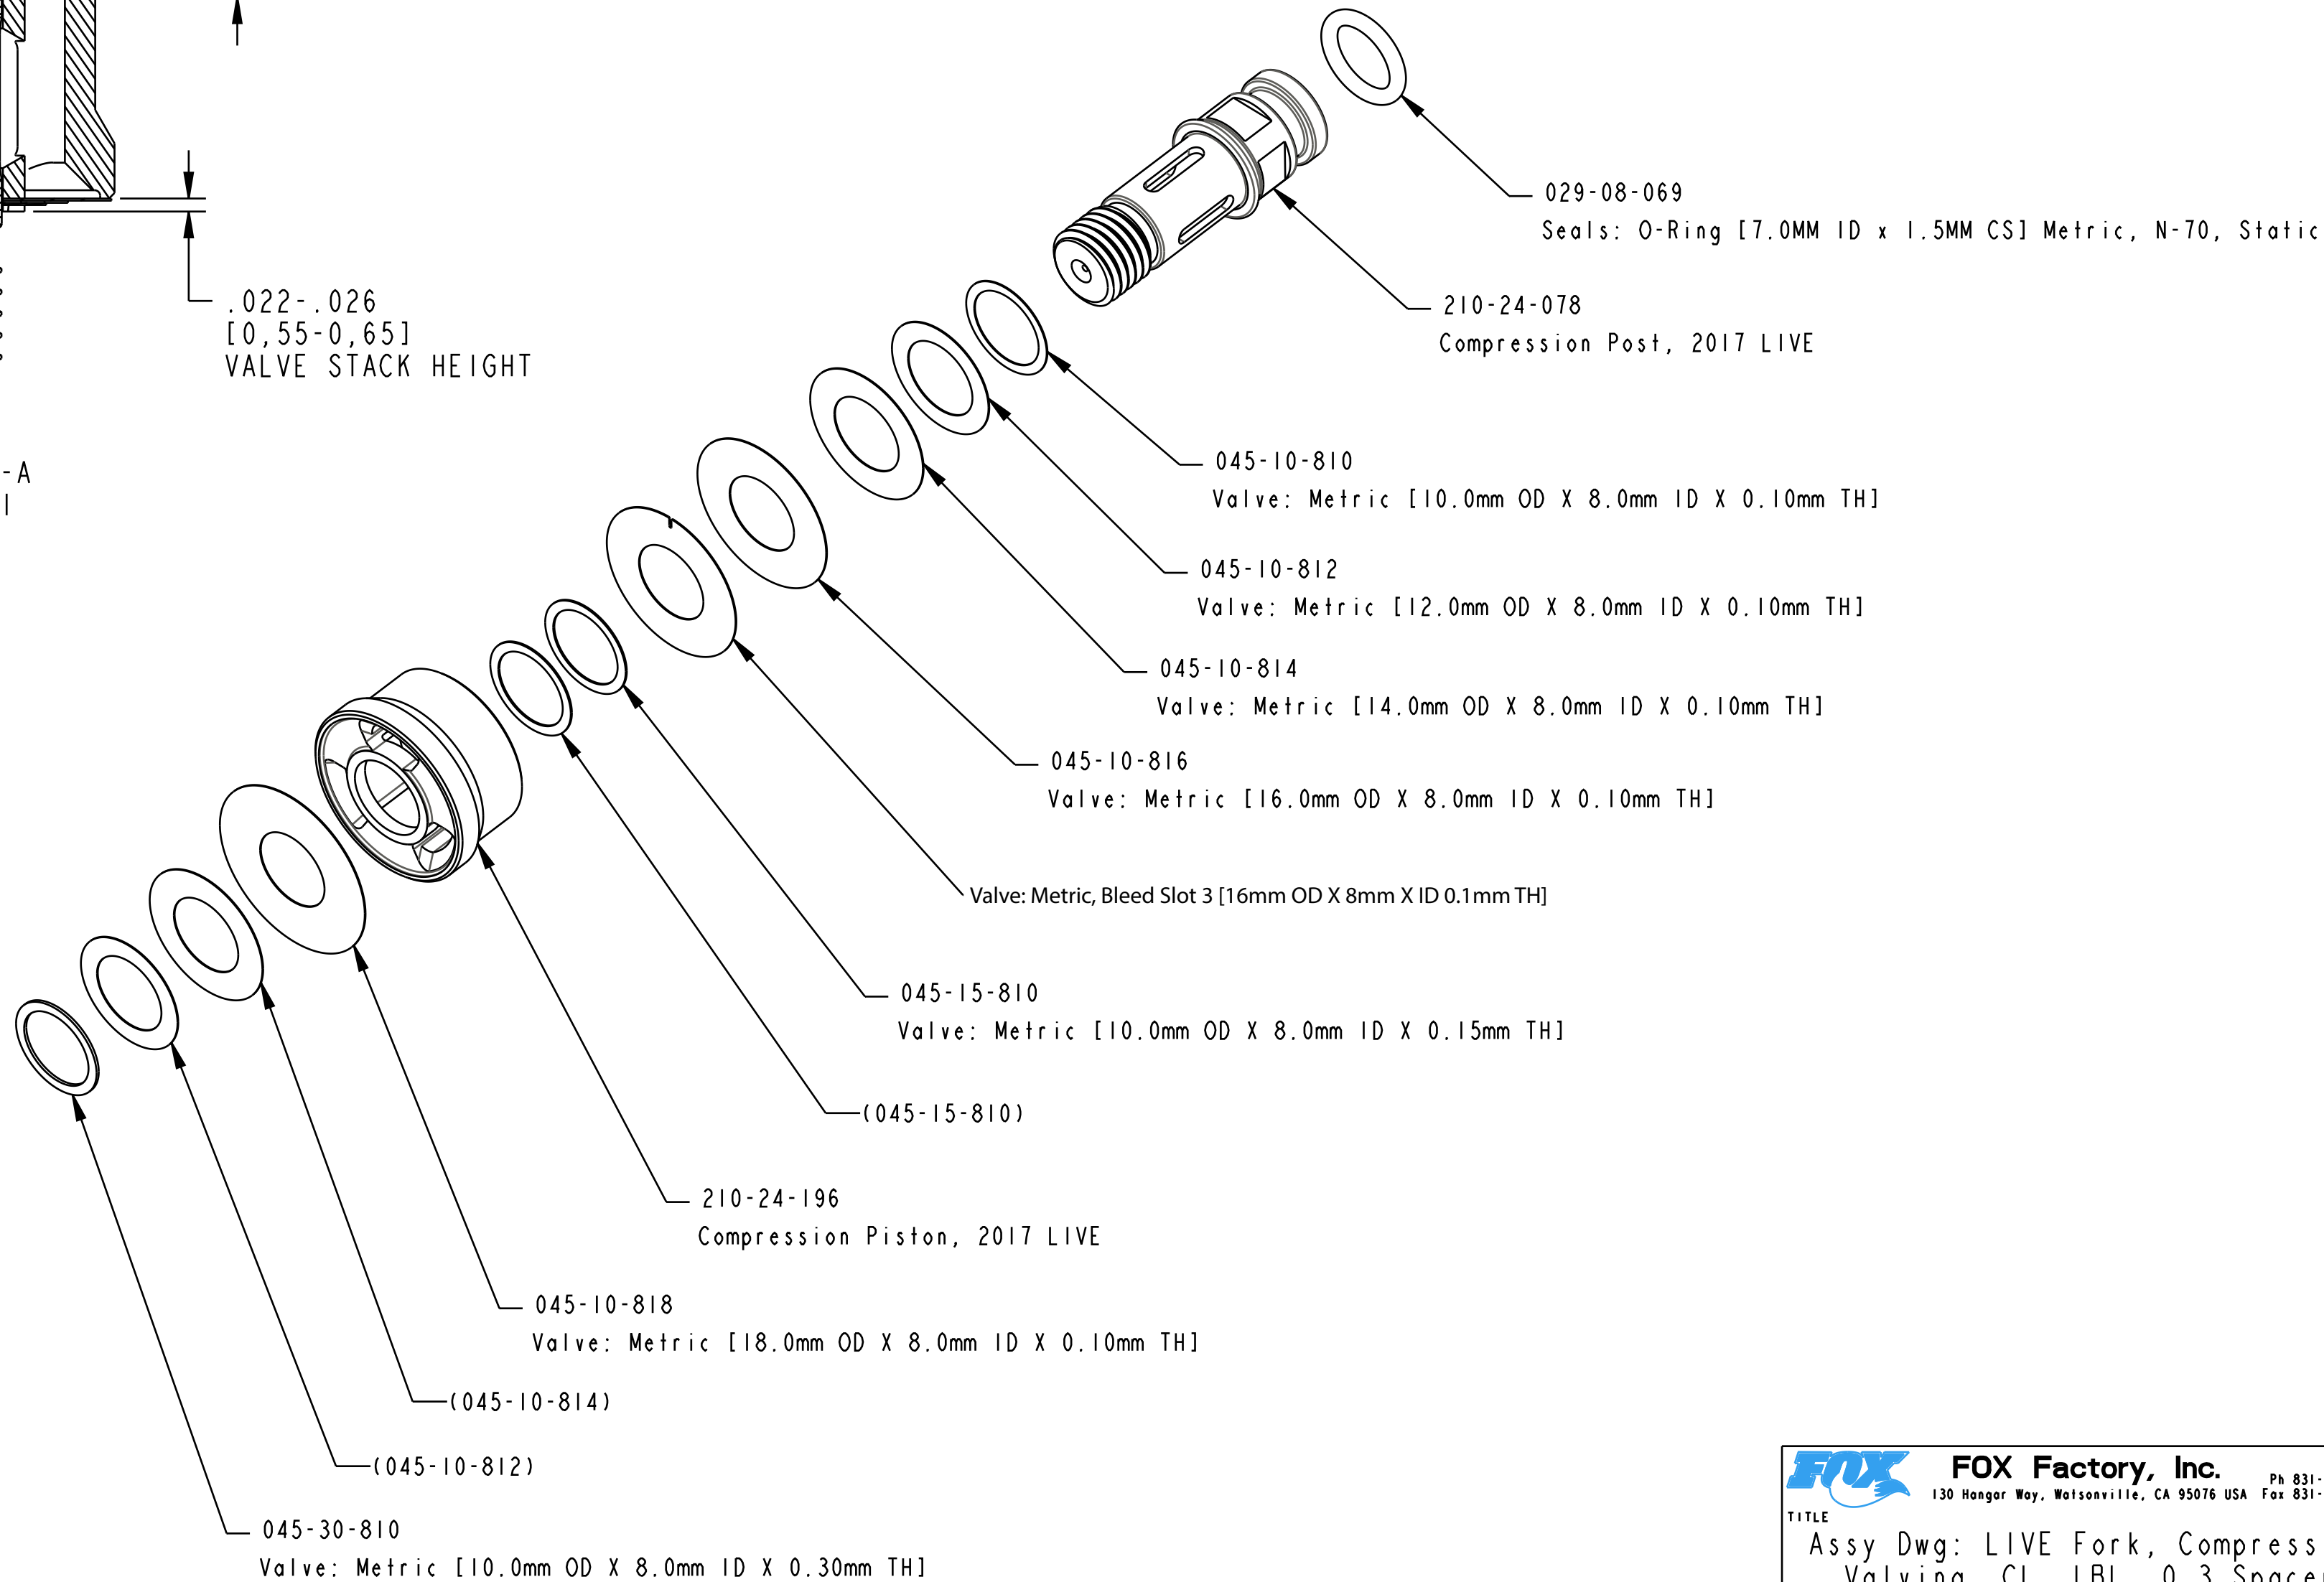

4

3

2

1

REVISIONS				
ZONE	REV	DESCRIPTION	DATE	APPROVED
	A	RELEASE FOR PRODUCTION	2021/01/13	DRB

SECTION A-A
SCALE 4:1

- PROPRIETARY -
THIS DOCUMENT CONTAINS CONFIDENTIAL, PROPRIETARY INFORMATION
THAT IS FOX PROPERTY. DO NOT DISCLOSE TO OR DUPLICATE
FOR OTHERS EXCEPT AS AUTHORIZED BY FOX.

FOX **FOX Factory, Inc.** Ph 831-768-1100
130 Hangar Way, Watsonville, CA 95076 USA Fax 831-768-9312

TITLE
Assy Dwg: LIVE Fork, Compression
Valving, CL, LBL, 0.3 Spacer

SIZE DWG. NO. **820-03-692-KIT**

PLOT SCALE 2:1 SHEET 1 OF 1