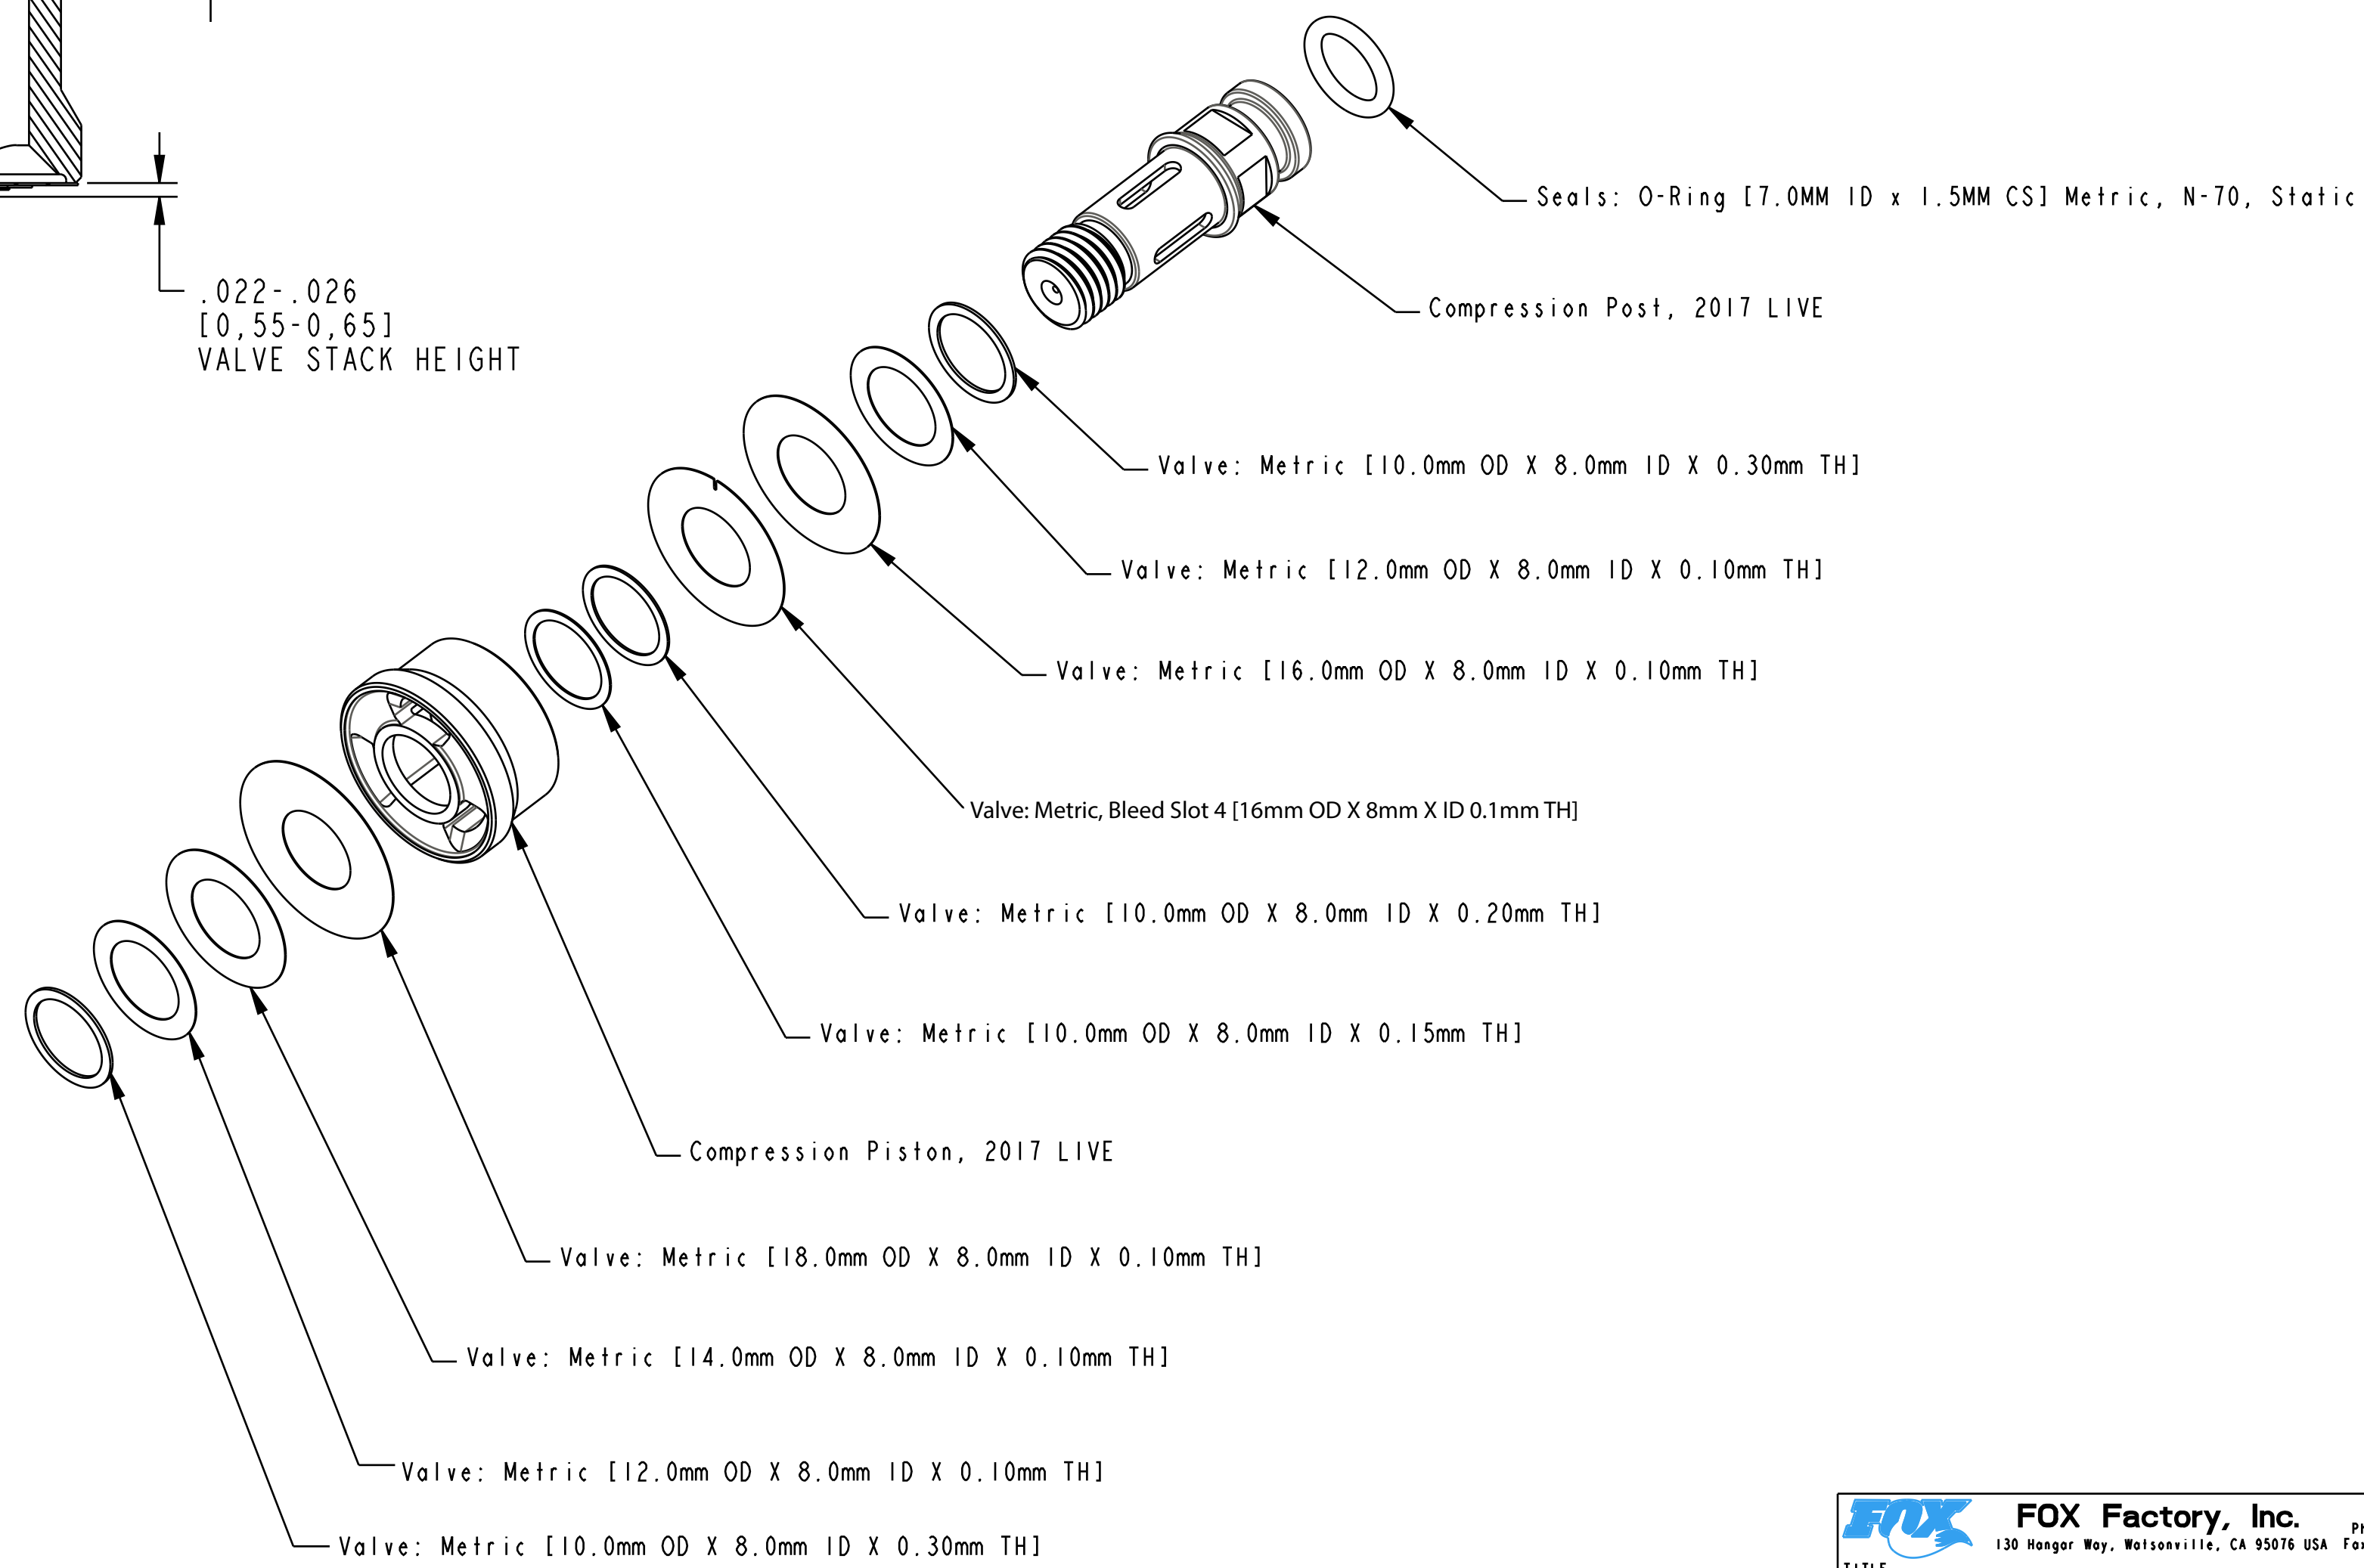

4

3

2

1

SECTION A-A  
SCALE 4:1

- PROPRIETARY -  
THIS DOCUMENT CONTAINS CONFIDENTIAL, PROPRIETARY INFORMATION  
THAT IS FOX PROPERTY. DO NOT DISCLOSE TO OR DUPLICATE  
FOR OTHERS EXCEPT AS AUTHORIZED BY FOX.

		<b>FOX Factory, Inc.</b>	Ph 831-768-1100
		130 Hangar Way, Watsonville, CA 95076 USA	Fax 831-768-9312
TITLE Assy Dwg: LIVE Fork, Compression Valving, CL, LBXL			
SIZE	DWG. NO.	820-03-693-KIT	
PLOT SCALE	2:1	SHEET 1 OF 1	