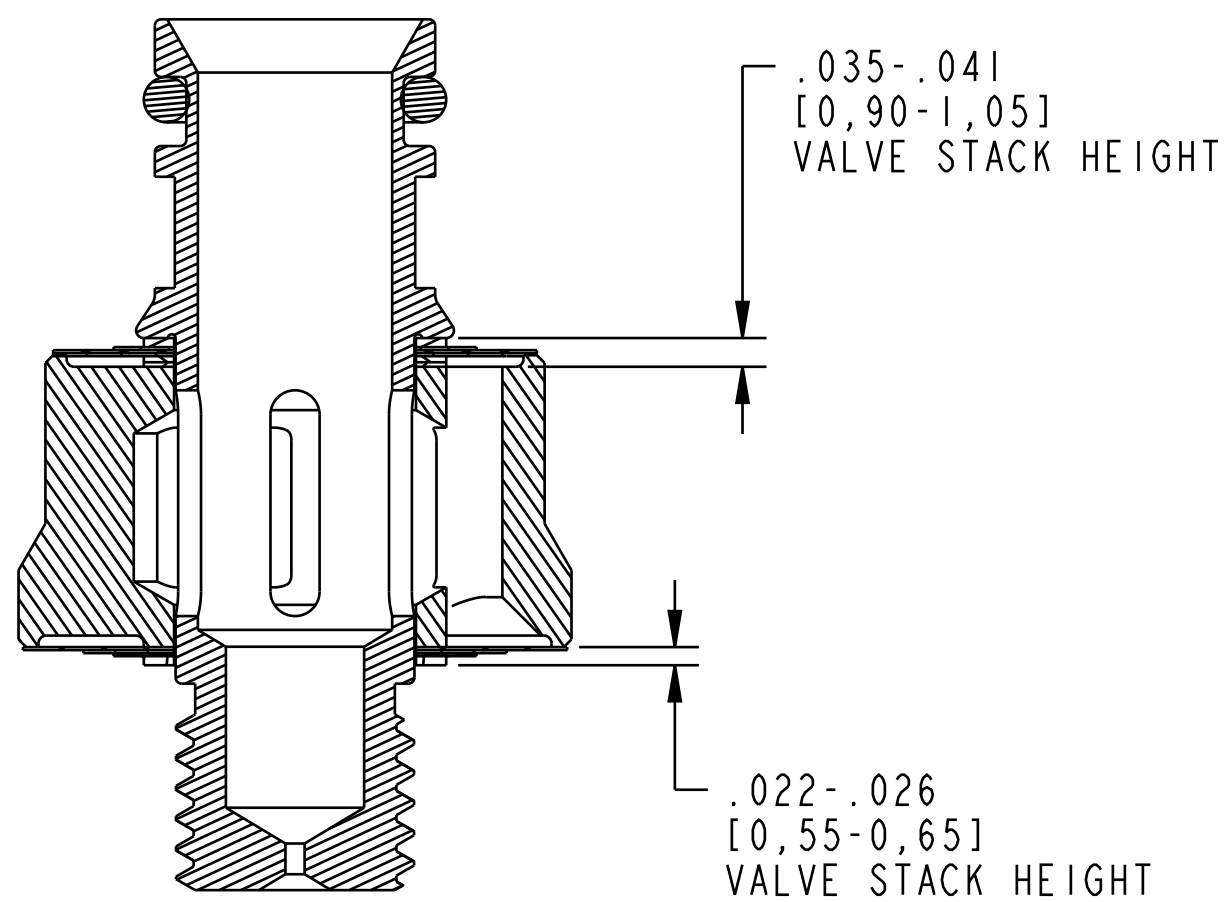

4

3

2

1

SECTION A-A  
SCALE 4:1

- PROPRIETARY -  
THIS DOCUMENT CONTAINS CONFIDENTIAL, PROPRIETARY INFORMATION  
THAT IS FOX PROPERTY. DO NOT DISCLOSE TO OR DUPLICATE  
FOR OTHERS EXCEPT AS AUTHORIZED BY FOX.

		<b>FOX Factory, Inc.</b>	Ph 831-768-1100
		130 Hangar Way, Watsonville, CA 95076 USA	Fax 831-768-9312
TITLE Assy Dwg: LIVE Fork, Compression Valving, CL, LBXL			
SIZE	DWG. NO.	820-03-693-KIT	
PLOT SCALE	2:1	SHEET 1 OF 1	