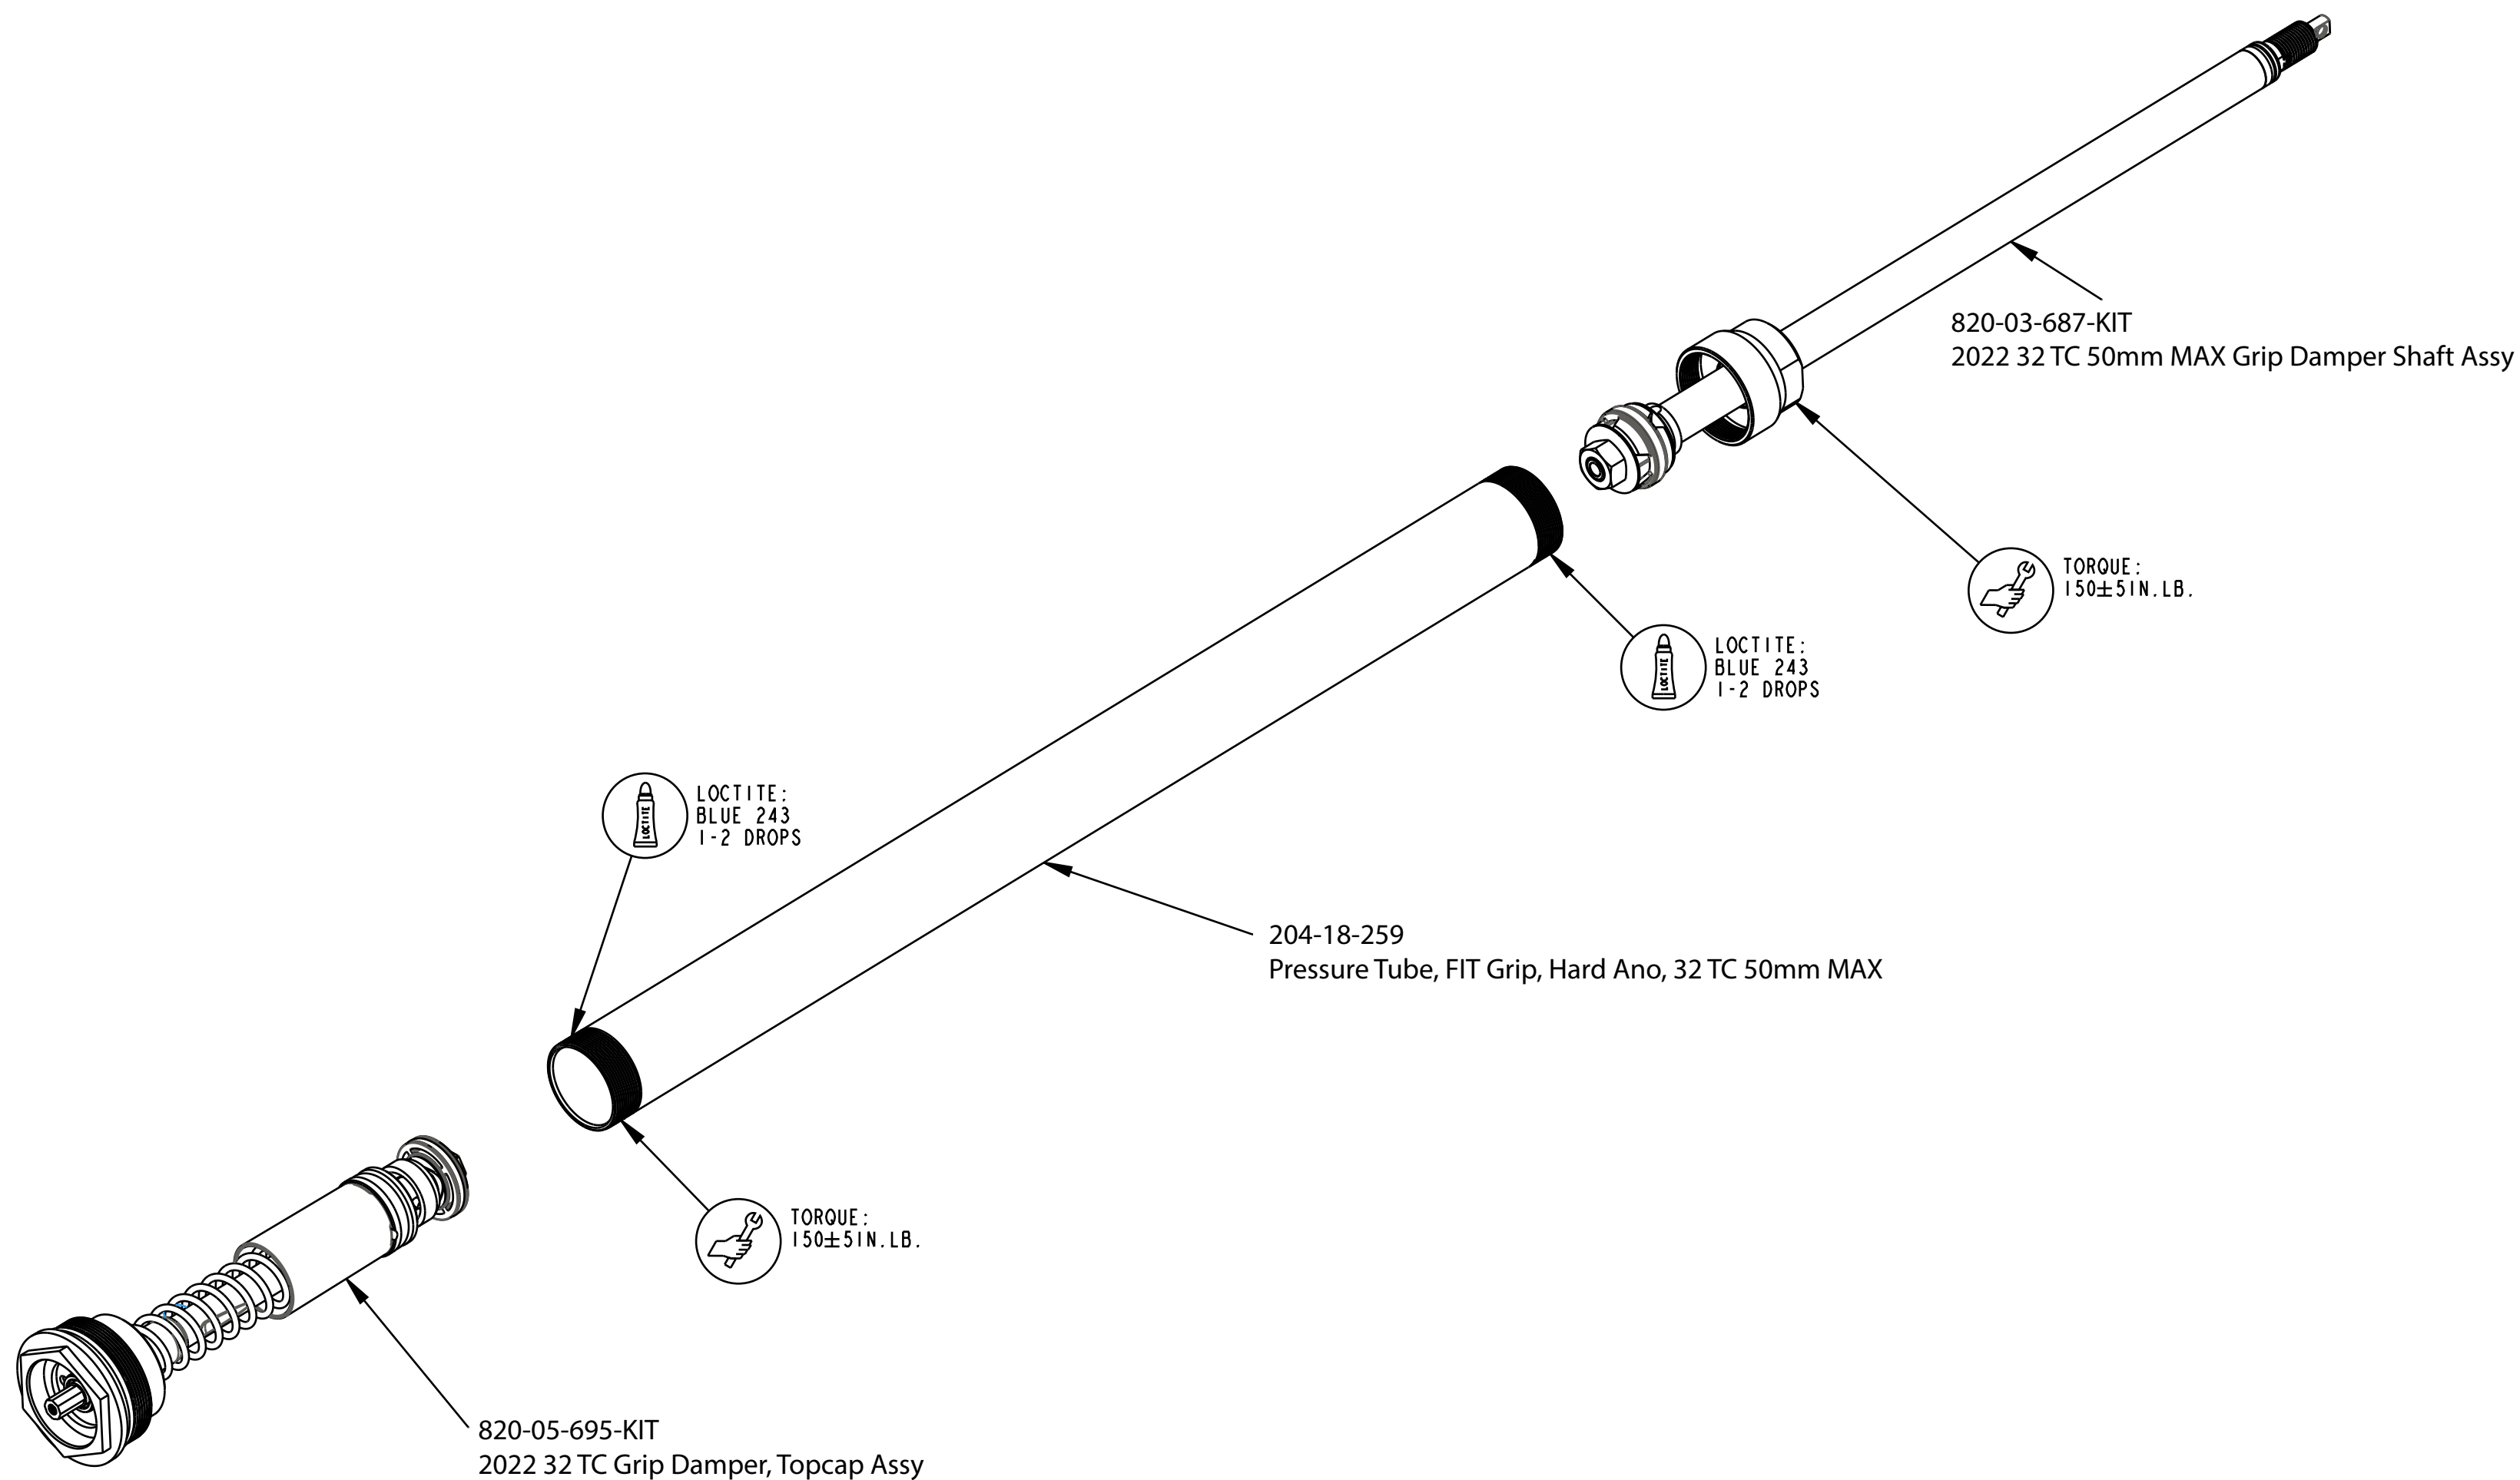

B

B

A

A

- PROPRIETARY -
 THIS DOCUMENT CONTAINS CONFIDENTIAL, PROPRIETARY INFORMATION
 THAT IS FOX PROPERTY. DO NOT DISCLOSE TO OR DUPLICATE
 FOR OTHERS EXCEPT AS AUTHORIZED BY FOX.

		FOX Factory, Inc.	Ph 831-768-1100
		130 Hangar Way, Watsonville, CA 95076 USA	Fax 831-768-9312
TITLE		2022 32 TC 50mm MAX GRIP Black Ano Cart Assy	
SIZE	DWG. NO.		
C			
PLOT SCALE 0.75:1		SHEET 1 OF 1	