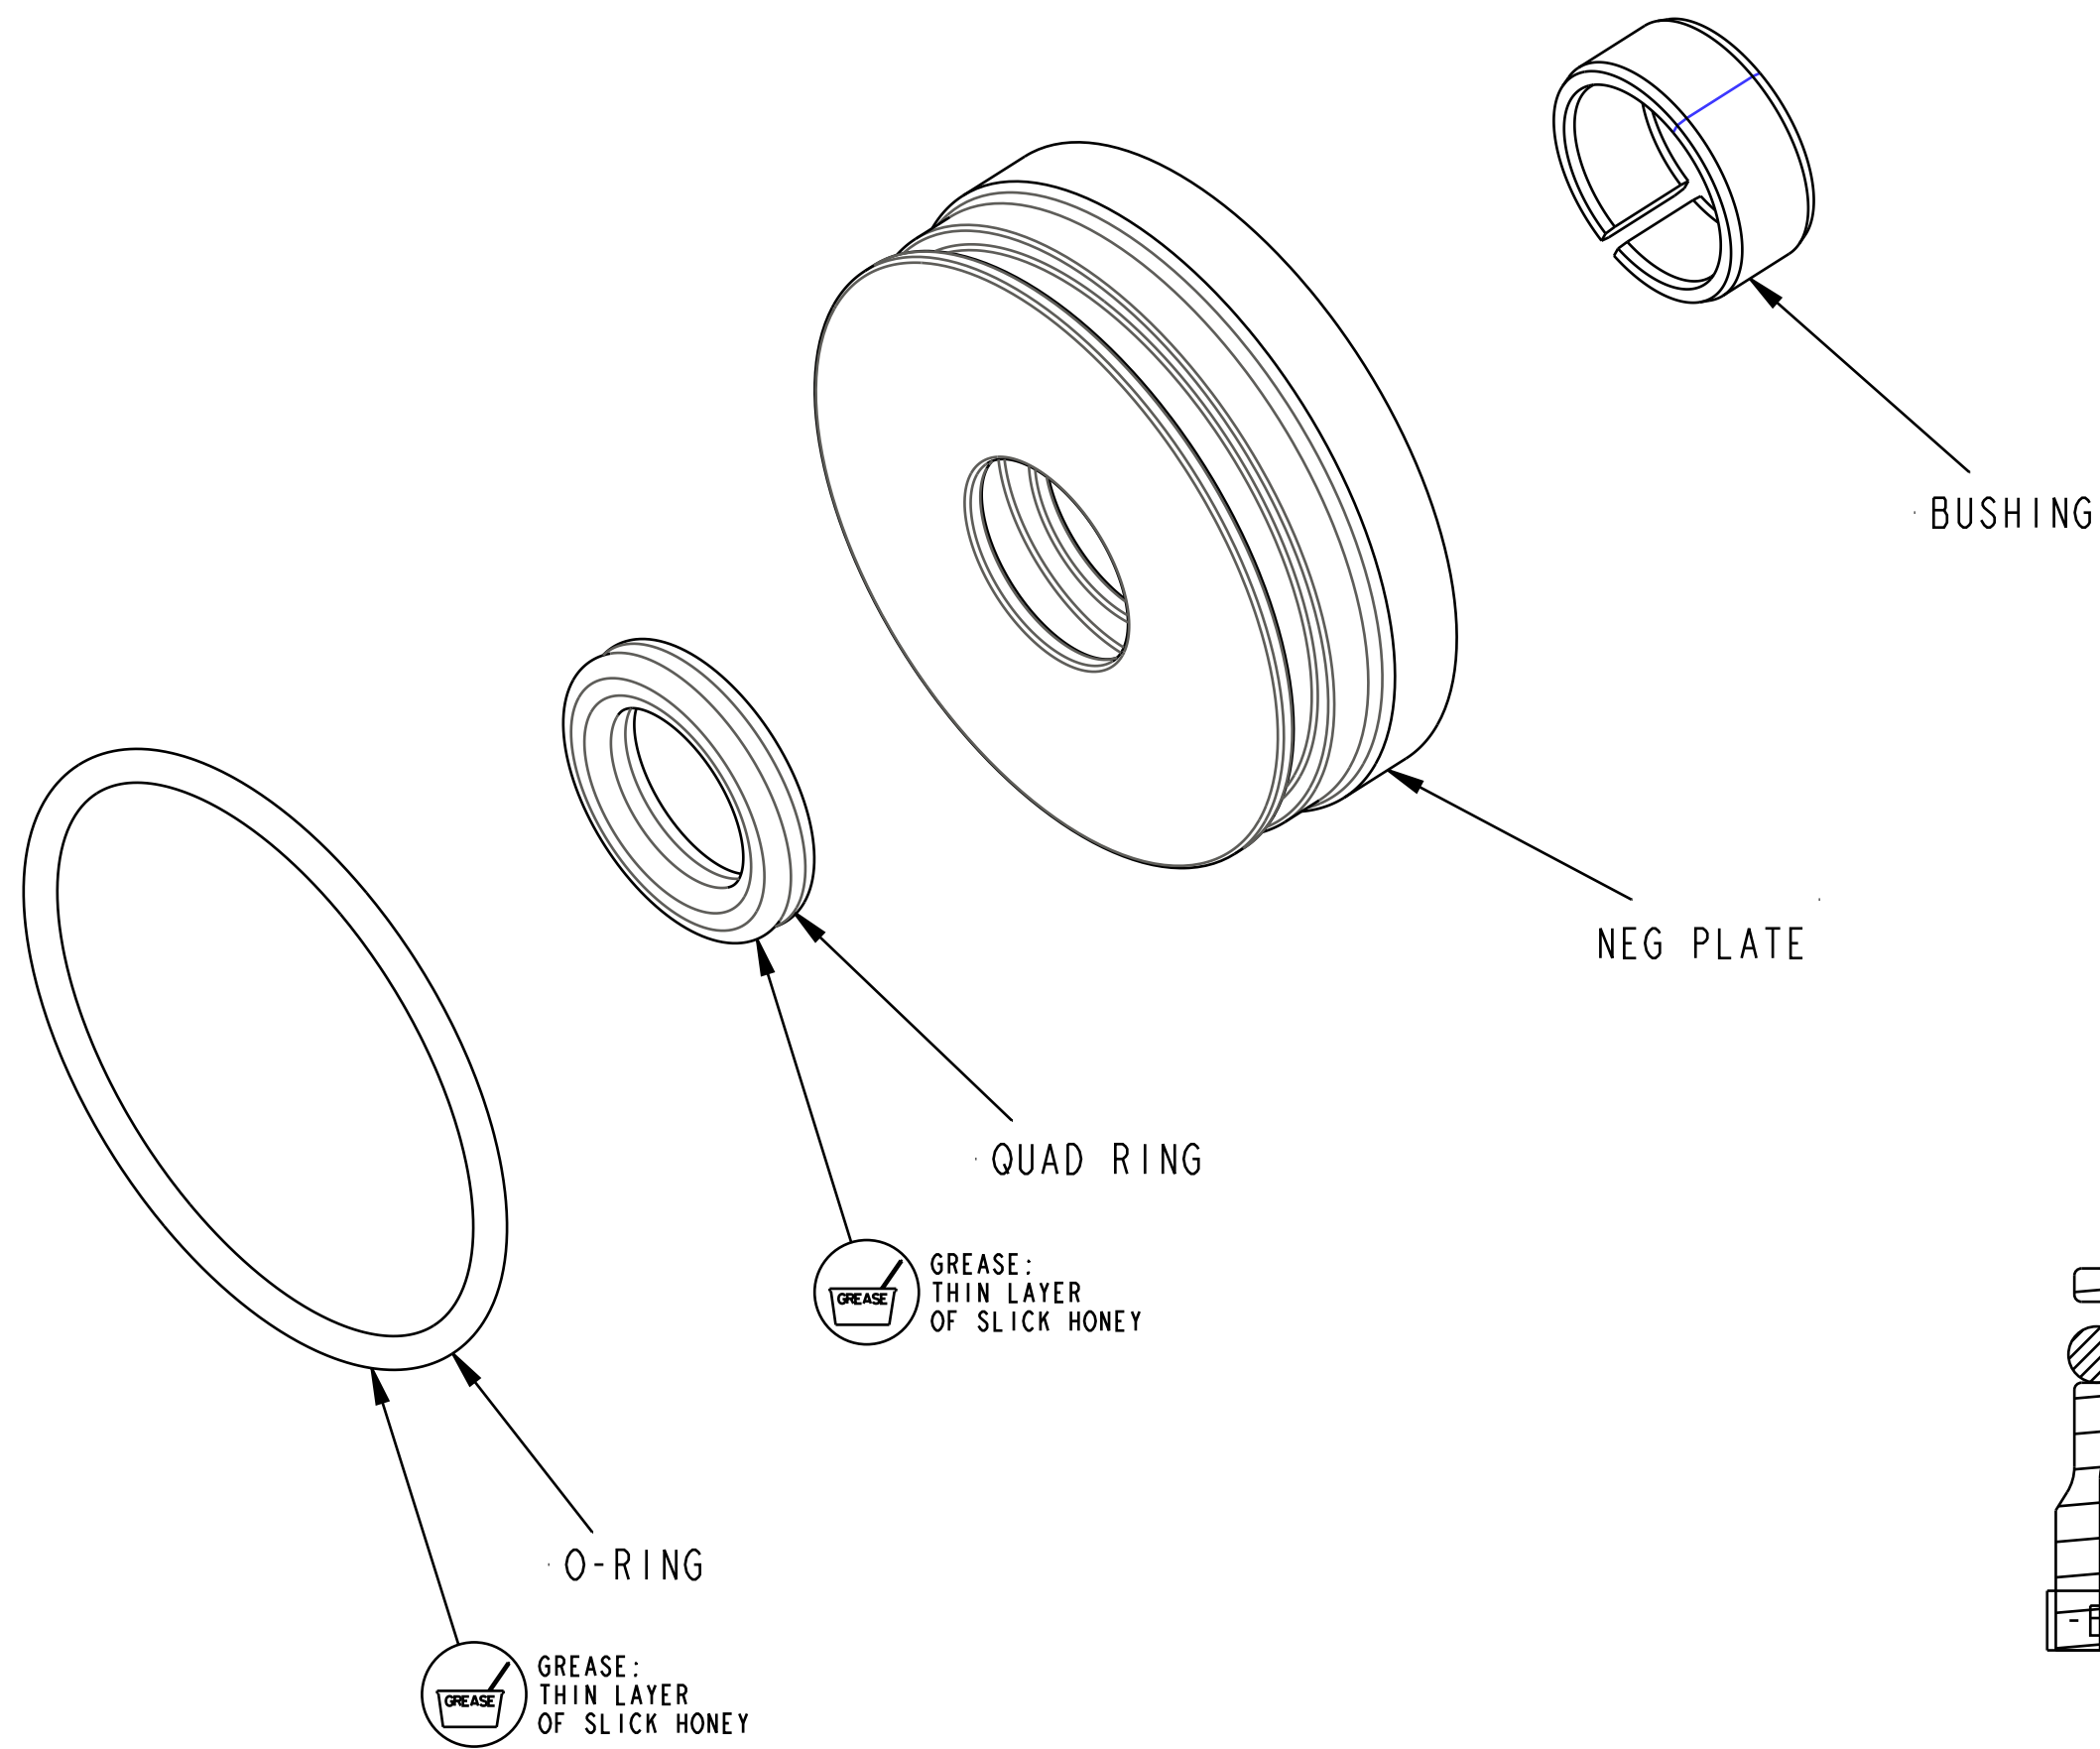

4

3

2

1

SECTION A-A
SCALE 5:1

FOX **FOX Factory, Inc.** Ph 831-768-1100
130 Hangar Way, Watsonville, CA 95076 USA Fax 831-768-9312

TITLE
Neg Plate Subassembly, 2022
32 TC, 1.132 Bore, Aluminum

SIZE DWG. NO. **820-02-590-KIT**

PLOT SCALE 3:1 SHEET 1 OF 1

- PROPRIETARY -
THIS DOCUMENT CONTAINS CONFIDENTIAL, PROPRIETARY INFORMATION
THAT IS FOX PROPERTY. DO NOT DISCLOSE TO OR DUPLICATE
FOR OTHERS EXCEPT AS AUTHORIZED BY FOX.

4

3

2