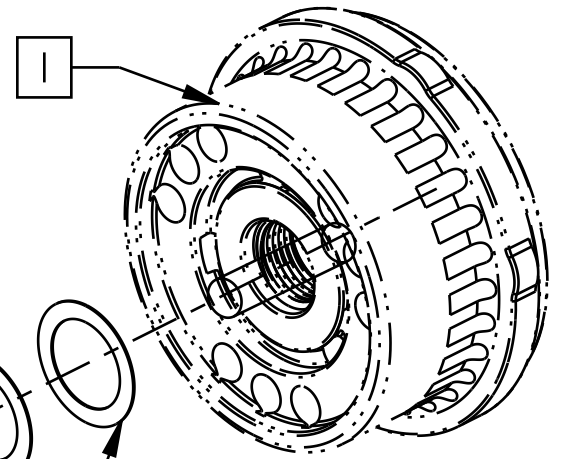

4

3

2

1

SECTION A-A
SCALE 4:1

NOTES: UNLESS OTHERWISE SPECIFIED

I BASE VALVE AND BOLT SHOWN FOR REFERENCE PURPOSES

- PROPRIETARY -
THIS DOCUMENT CONTAINS CONFIDENTIAL, PROPRIETARY INFORMATION
THAT IS FOX PROPERTY. DO NOT DISCLOSE TO OR DUPLICATE
FOR OTHERS EXCEPT AS AUTHORIZED BY FOX.

FOX		FOX Factory, Inc.	Ph 831-768-1100
		130 Hangar Way, Watsonville, CA 95076 USA	Fax 831-768-9312
TITLE			
Valve Stack Assy: 2022 FLOAT X & DHX, Base Valve, Lever Mode Light, Bleed 2, LLB2			
SIZE	DWG. NO.	805-05-214-KIT	
C			
PLOT SCALE	2:1	SHEET 1 OF 1	