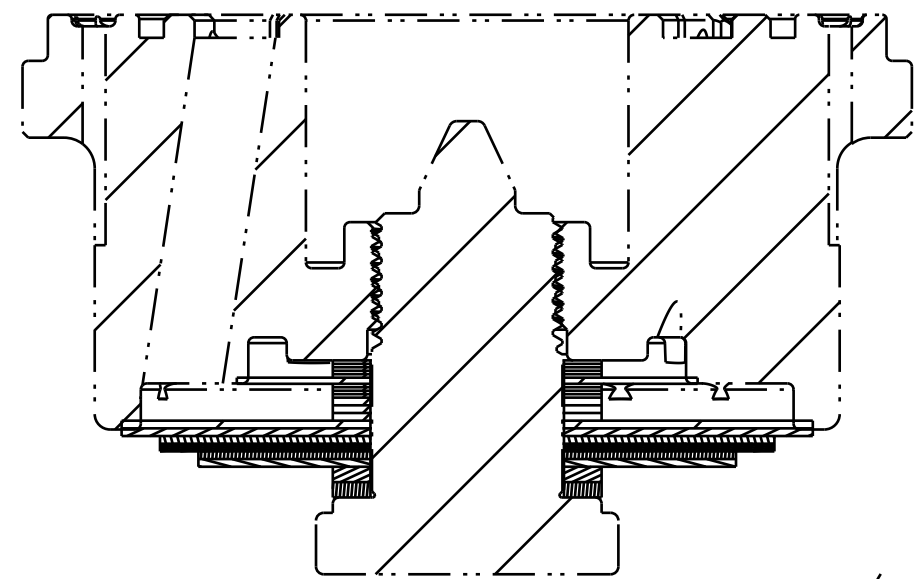

4

3

2

1

SECTION A-A
SCALE 4:1

NOTES: UNLESS OTHERWISE SPECIFIED

I BASE VALVE AND BOLT SHOWN FOR REFERENCE PURPOSES

- PROPRIETARY -
THIS DOCUMENT CONTAINS CONFIDENTIAL, PROPRIETARY INFORMATION
THAT IS FOX PROPERTY. DO NOT DISCLOSE TO OR DUPLICATE
FOR OTHERS EXCEPT AS AUTHORIZED BY FOX.

FOX		FOX Factory, Inc.	Ph 831-768-1100
		130 Hangar Way, Watsonville, CA 95076 USA	Fax 831-768-9312
TITLE			
Valve Stack Assy: 2022 FLOAT X & DHX, Base Valve, Lever Mode Light, Bleed 2, LLB2			
SIZE	DWG. NO.	805-05-214-KIT	
C			
PLOT SCALE	2:1	SHEET 1 OF 1	