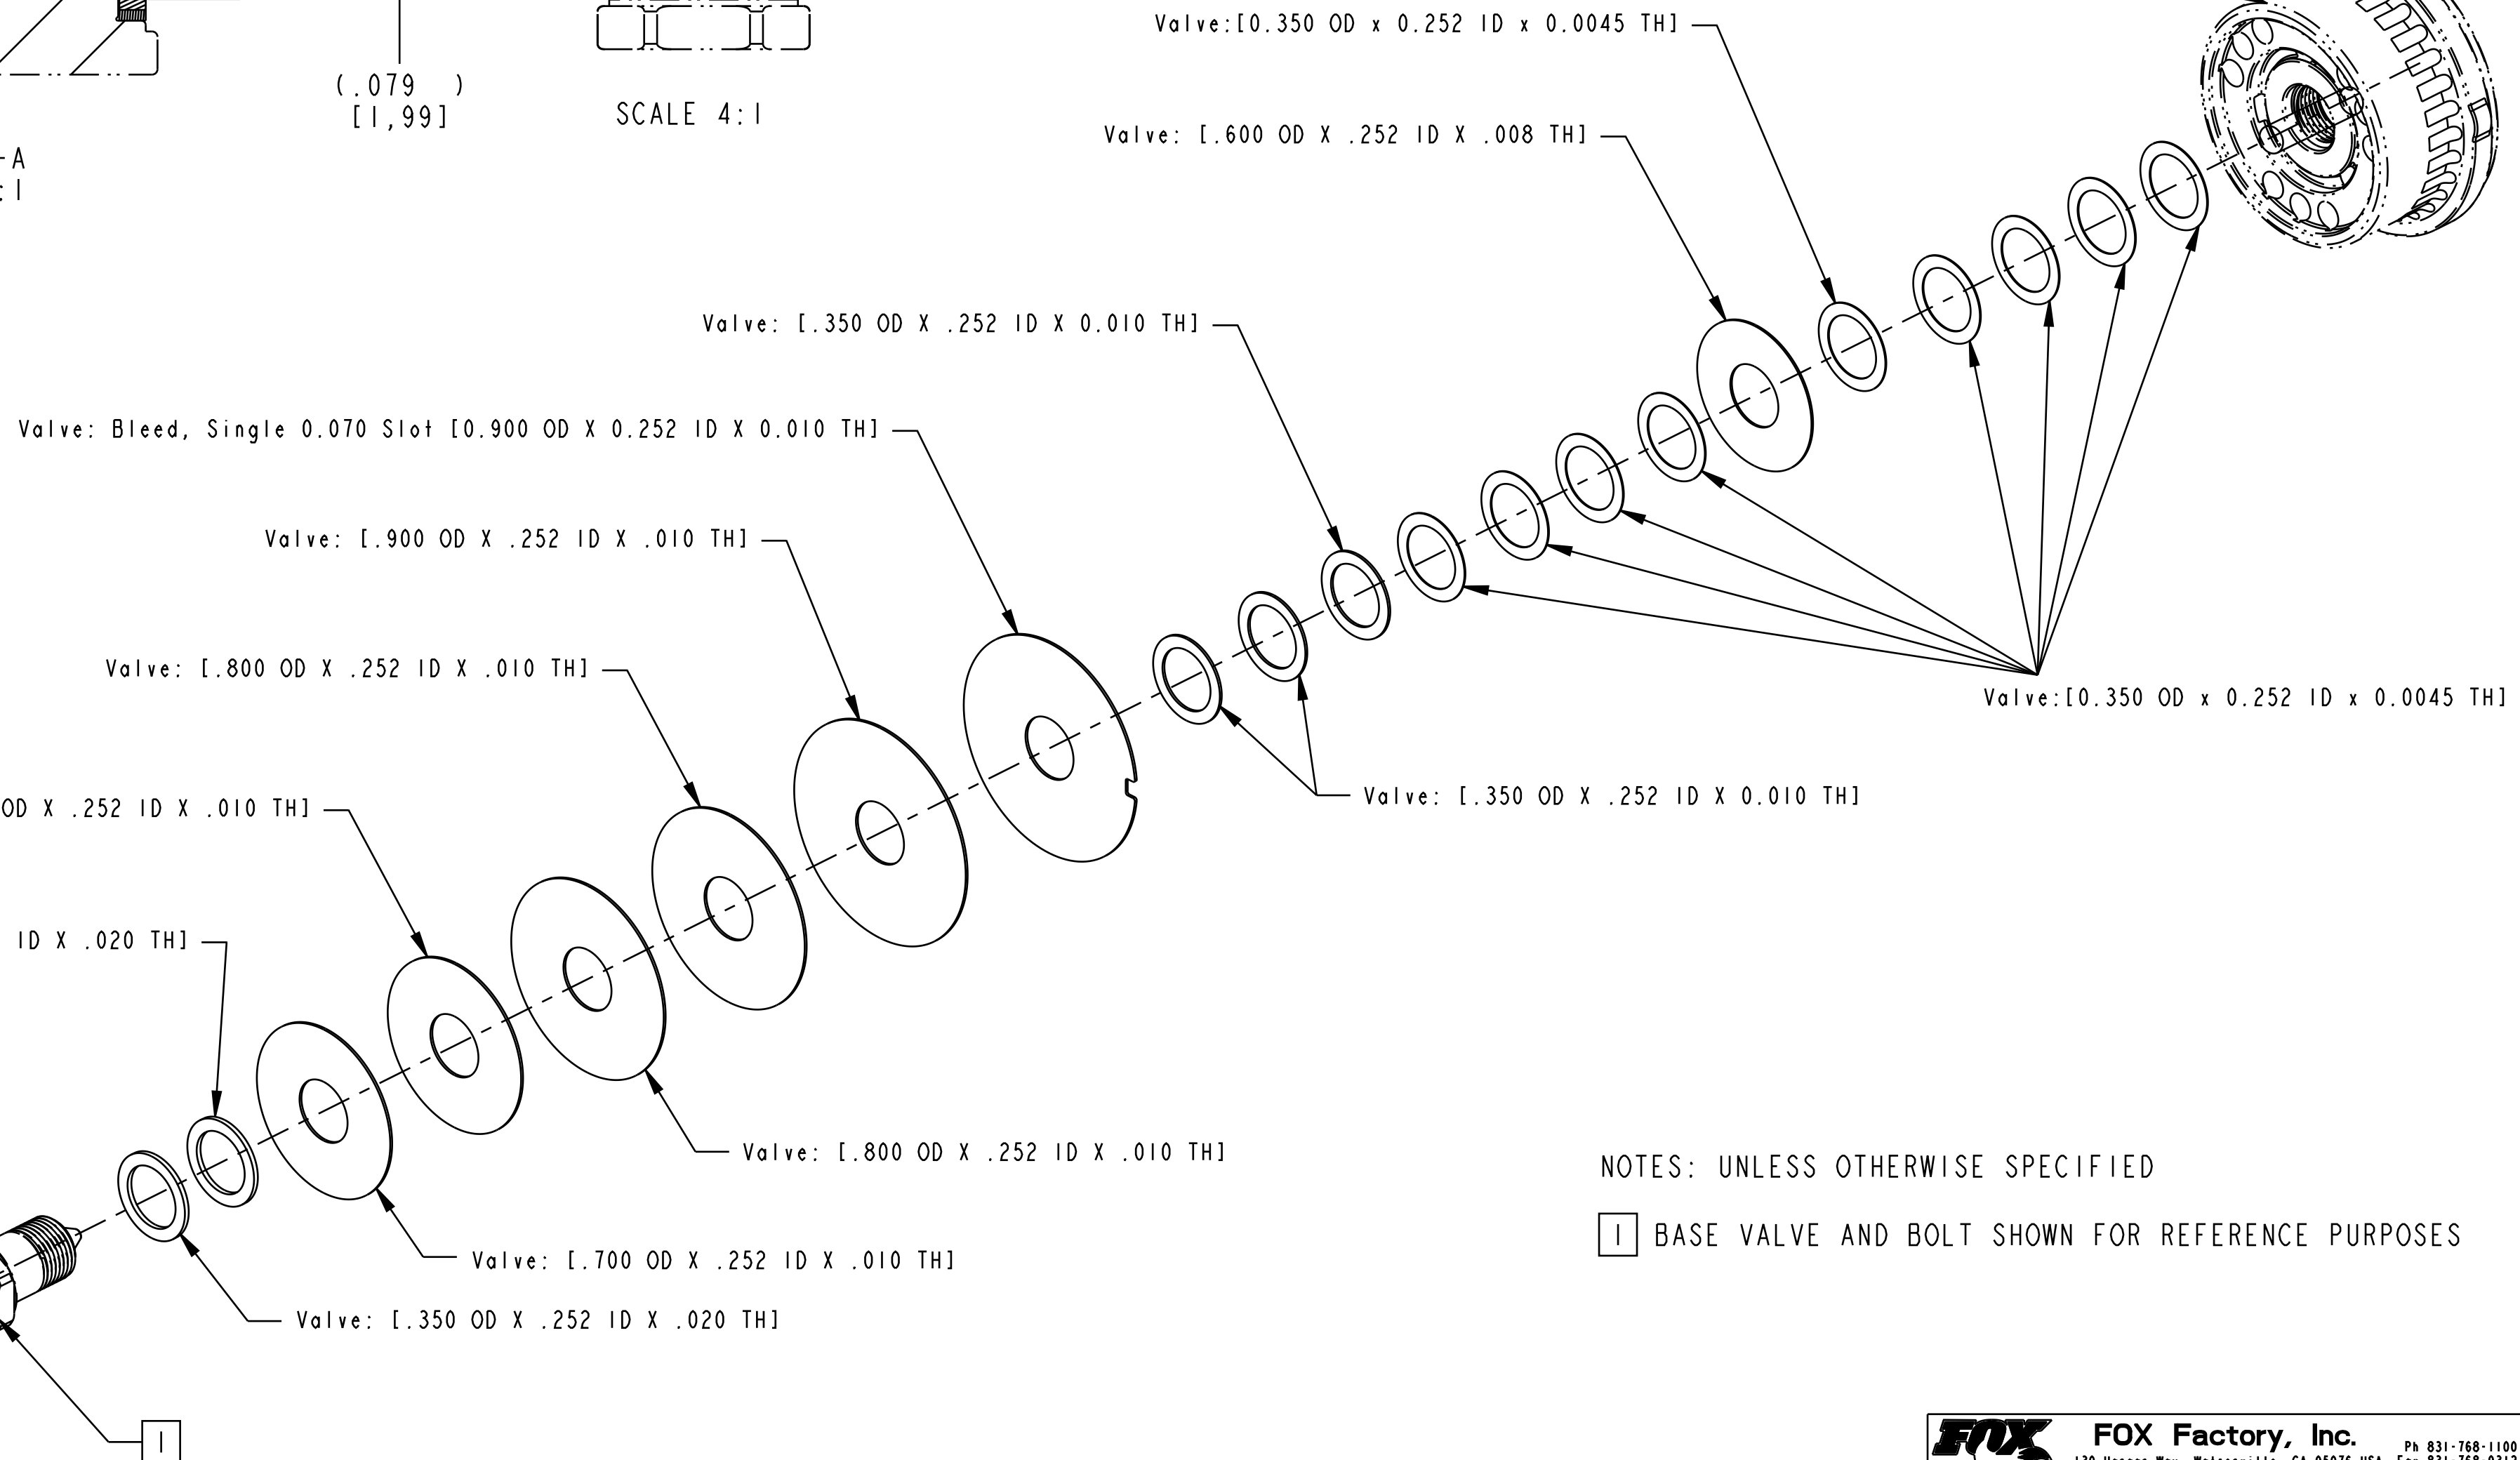

4

3

2

1

SECTION A-A
SCALE 4:1

NOTES: UNLESS OTHERWISE SPECIFIED

I BASE VALVE AND BOLT SHOWN FOR REFERENCE PURPOSES

- PROPRIETARY -
THIS DOCUMENT CONTAINS CONFIDENTIAL, PROPRIETARY INFORMATION
THAT IS FOX PROPERTY. DO NOT DISCLOSE TO OR DUPLICATE
FOR OTHERS EXCEPT AS AUTHORIZED BY FOX.

FOX		FOX Factory, Inc.	Ph 831-768-1100
		130 Hangar Way, Watsonville, CA 95076 USA	Fax 831-768-9312
TITLE			
Valve Stack Assy: 2022 FLOAT X & DHX, Base Valve, Lever Mode Light, Bleed 2, LLB2			
SIZE	DWG. NO.	805-05-214-KIT	
C			
PLOT SCALE	2:1	SHEET 1 OF 1	