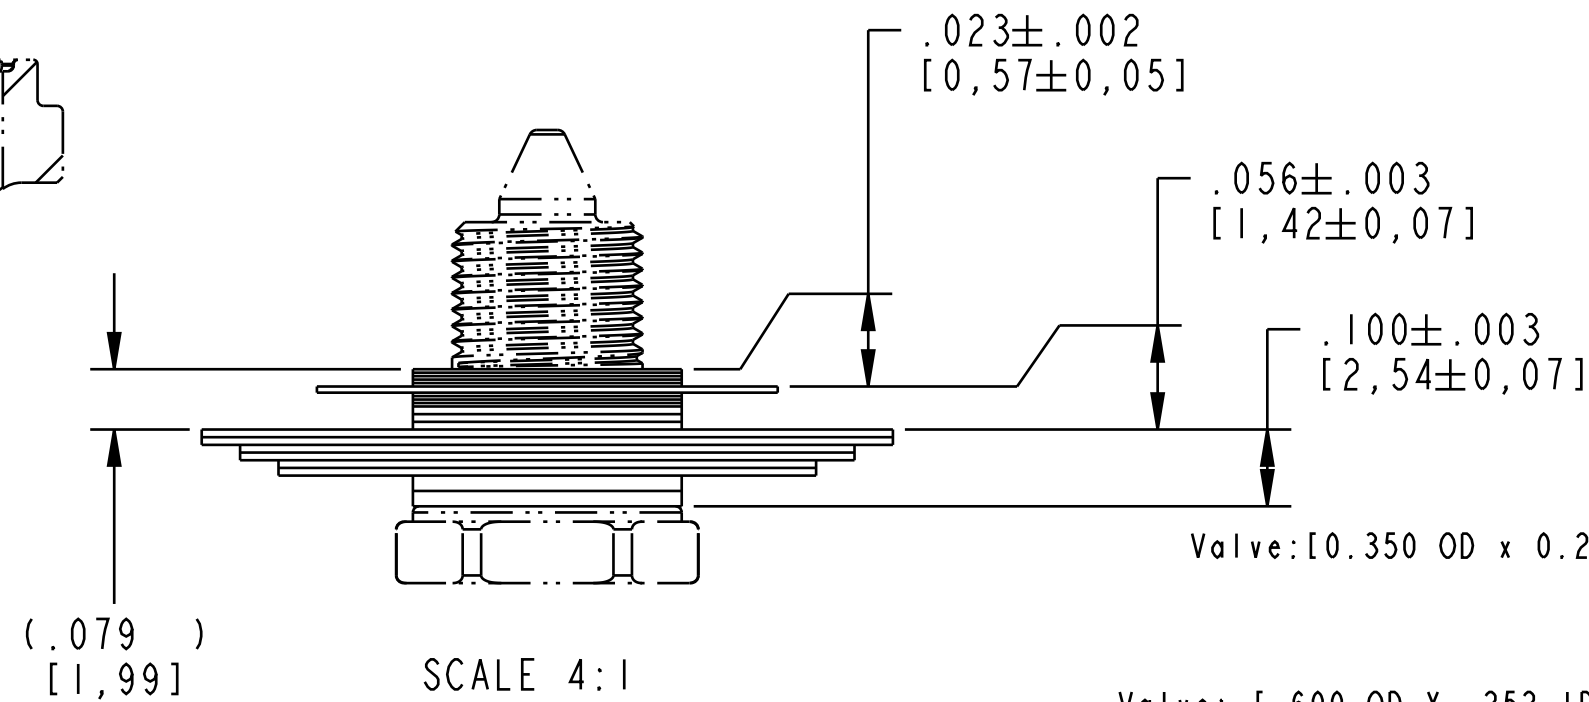

4

3

2

1

SECTION A-A
SCALE 4:1

NOTES: UNLESS OTHERWISE SPECIFIED

I BASE VALVE AND BOLT SHOWN FOR REFERENCE PURPOSES

- PROPRIETARY -
THIS DOCUMENT CONTAINS CONFIDENTIAL, PROPRIETARY INFORMATION
THAT IS FOX PROPERTY. DO NOT DISCLOSE TO OR DUPLICATE
FOR OTHERS EXCEPT AS AUTHORIZED BY FOX.

FOX		FOX Factory, Inc.	Ph 831-768-1100
		130 Hangar Way, Watsonville, CA 95076 USA	Fax 831-768-9312
TITLE			
Valve Stack Assy: 2022 FLOAT X & DHX, Base Valve, Lever Mode Light, Bleed 2, LLB2			
SIZE	DWG. NO.	805-05-214-KIT	
C			
PLOT SCALE	2:1	SHEET 1 OF 1	