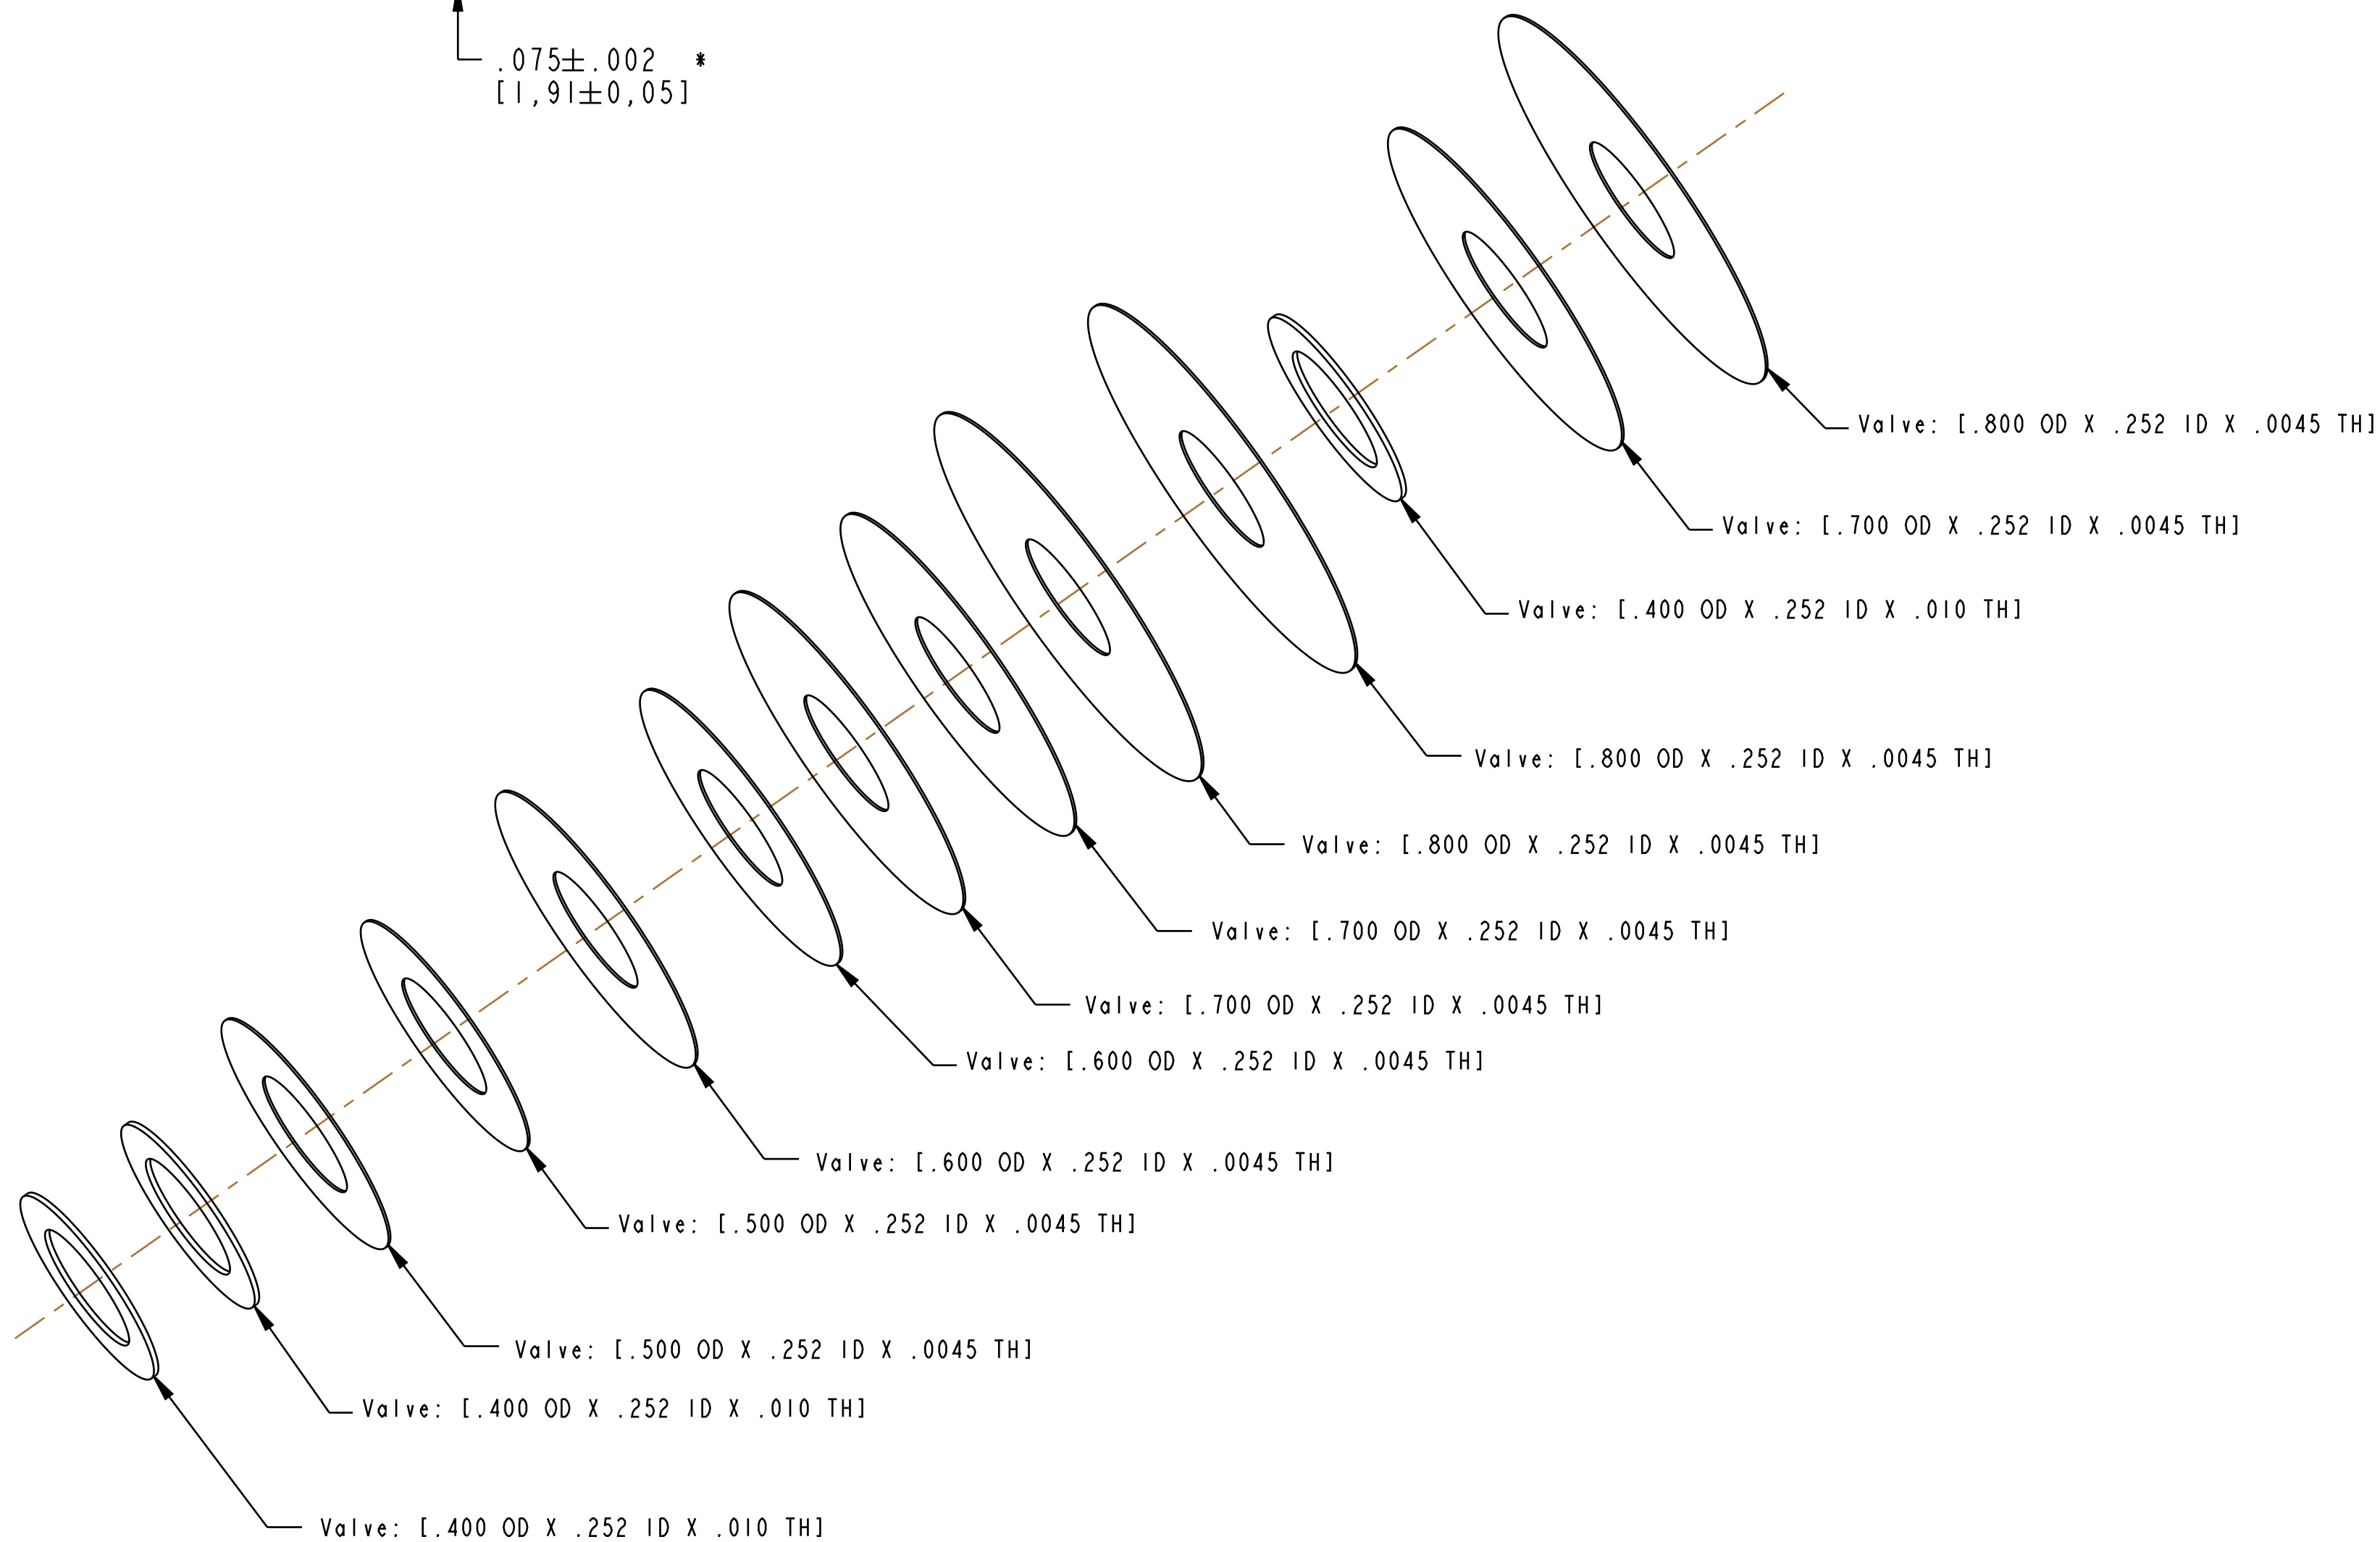

4

3

2

1

D

D

C

B

A

FOX FOX Factory, Inc. Ph 831-768-1100
 130 Hangar Way, Watsonville, CA 95076 USA Fax 831-768-9312

TITLE
 Valving Assy: 2021 DHX2 / FX2,
 Compression, Main Piston, TCI

SIZE DWG. NO. 805-05-549-KIT
 C PLOT SCALE 4:1 SHEET 1 OF 1