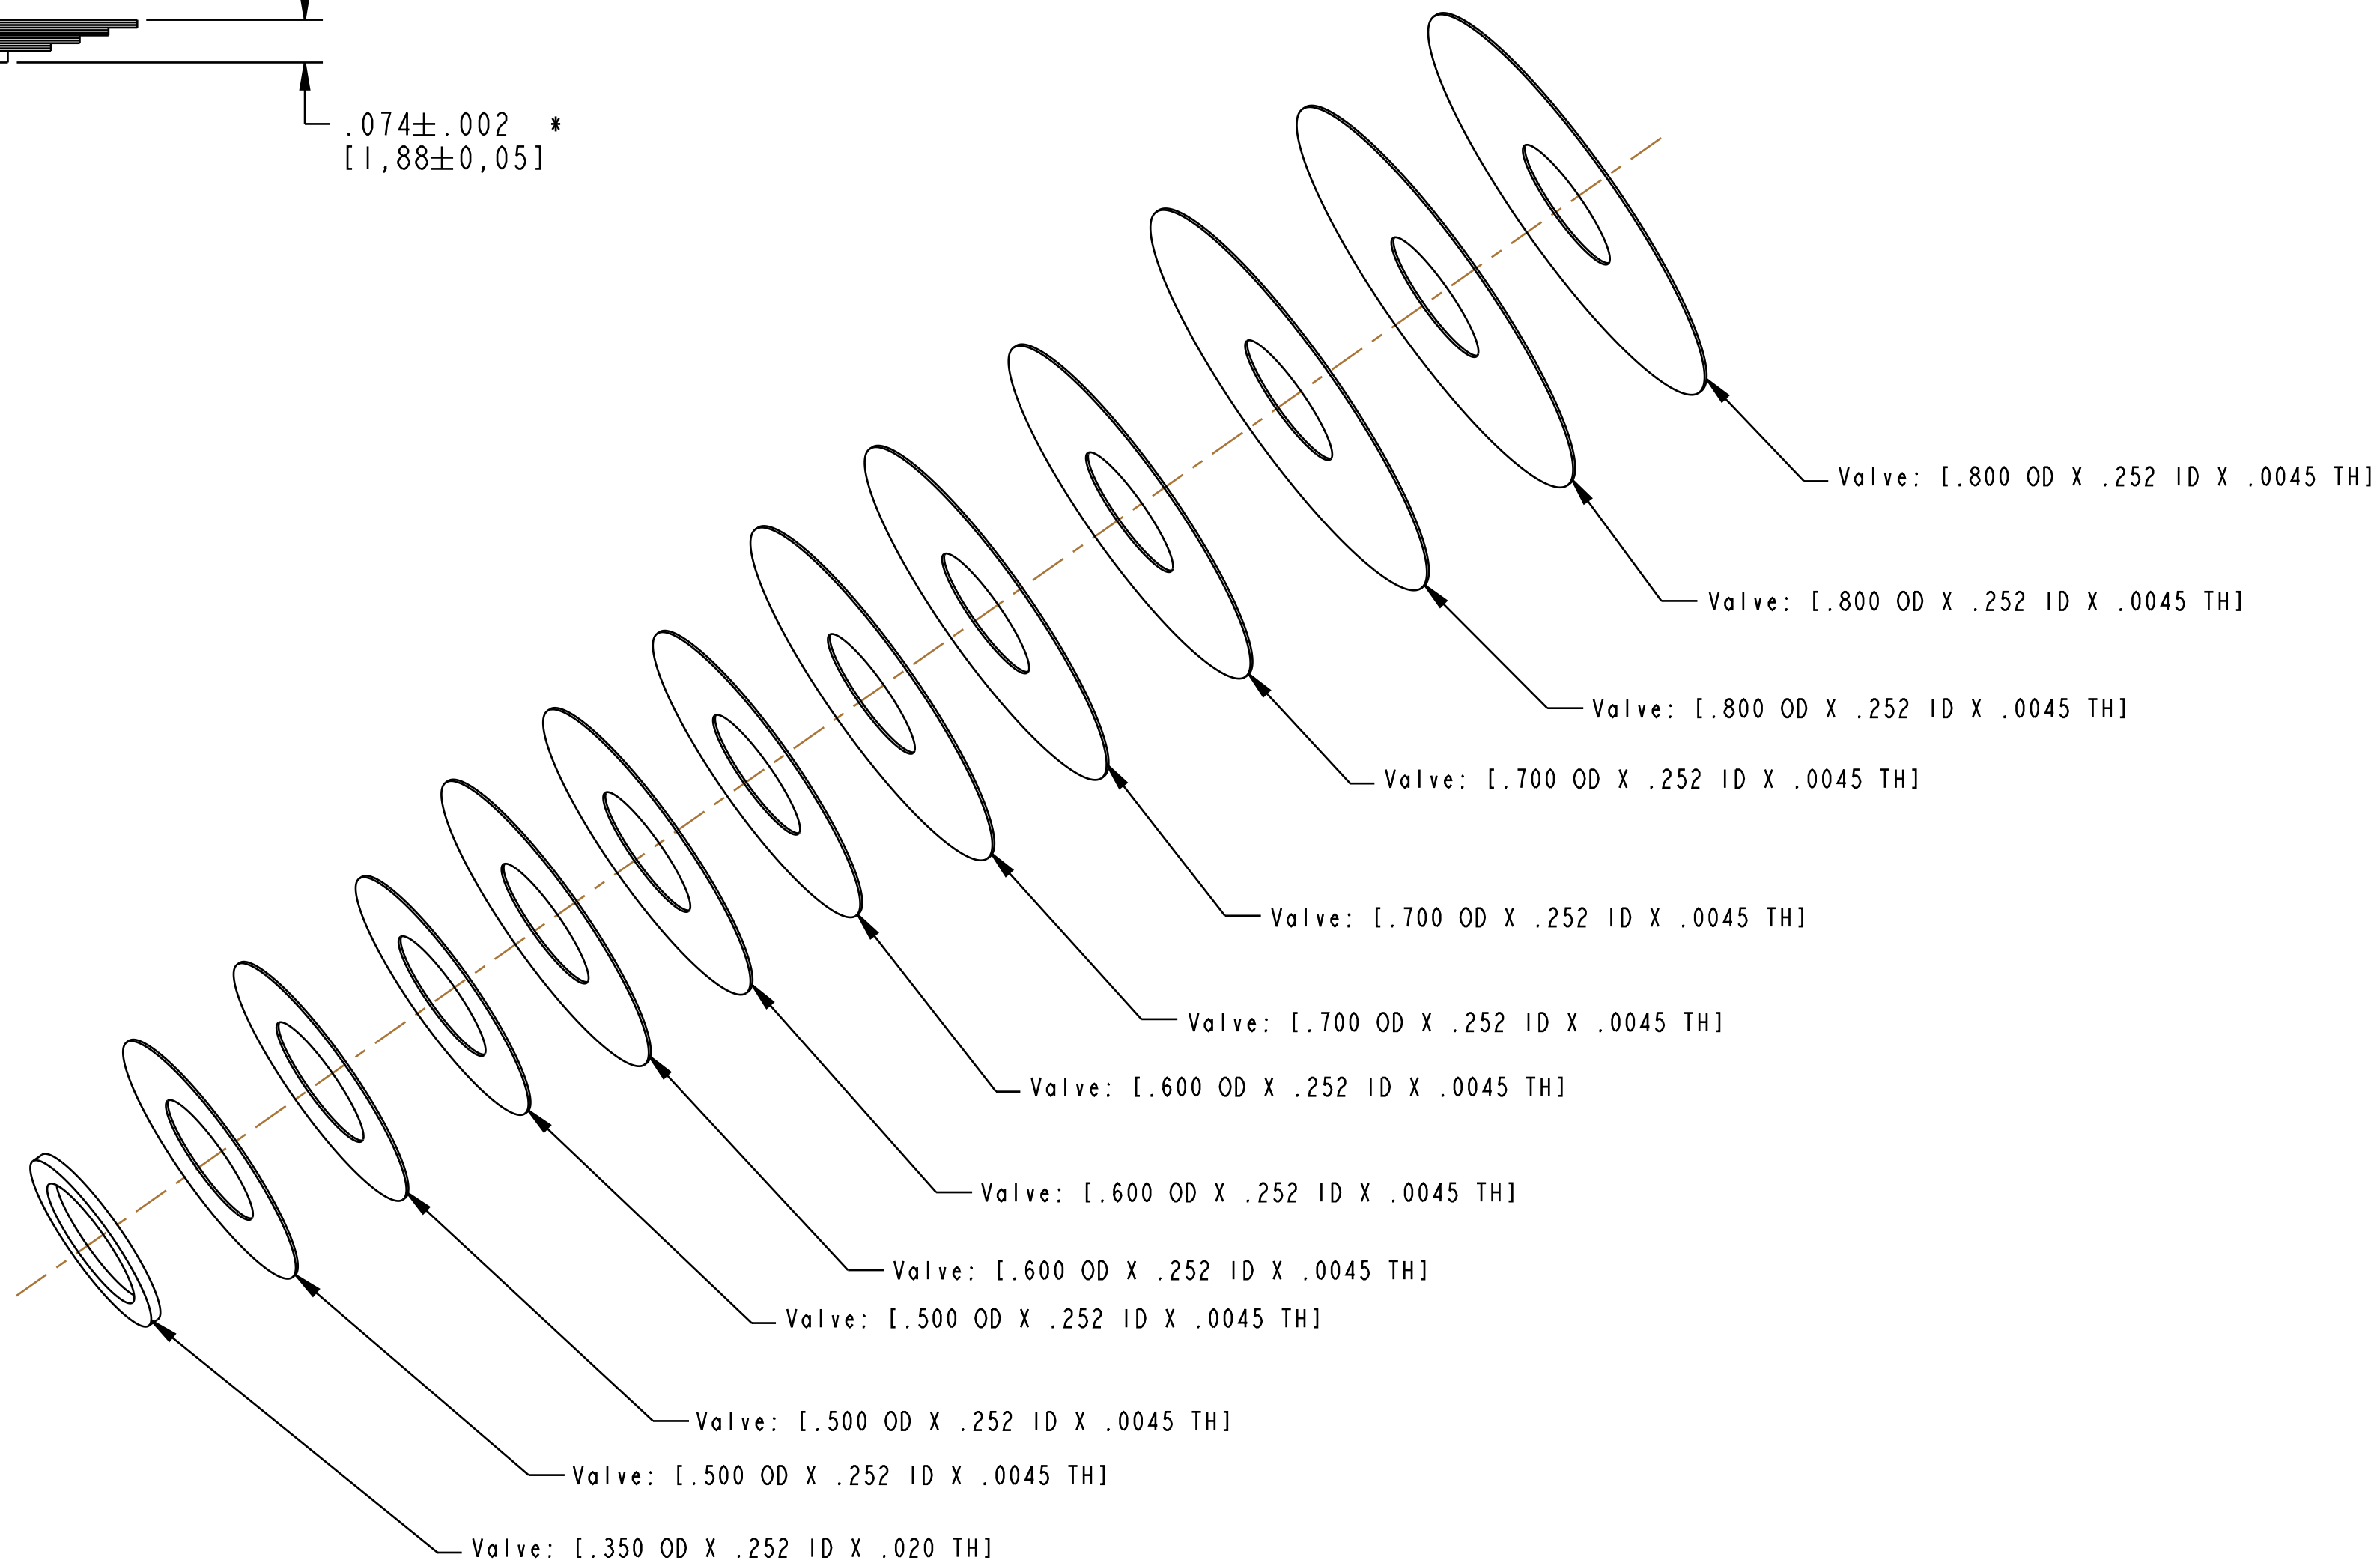

4

3

2

1

D

D

C

C

B

B

A

A

- PROPRIETARY -
 THIS DOCUMENT CONTAINS CONFIDENTIAL, PROPRIETARY INFORMATION
 THAT IS FOX PROPERTY. DO NOT DISCLOSE TO OR DUPLICATE
 FOR OTHERS EXCEPT AS AUTHORIZED BY FOX.

		FOX Factory, Inc.	Ph 831-768-1100
		130 Hangar Way, Watsonville, CA 95076 USA	Fax 831-768-9312
TITLE Valving Assy: 2021 DHX2 / FX2, Compression, Main Piston, CL001			
SIZE	DWG. NO.	805-05-491-KIT	
PLOT SCALE	4:1	SHEET 1 OF 1	

4

3

2

1