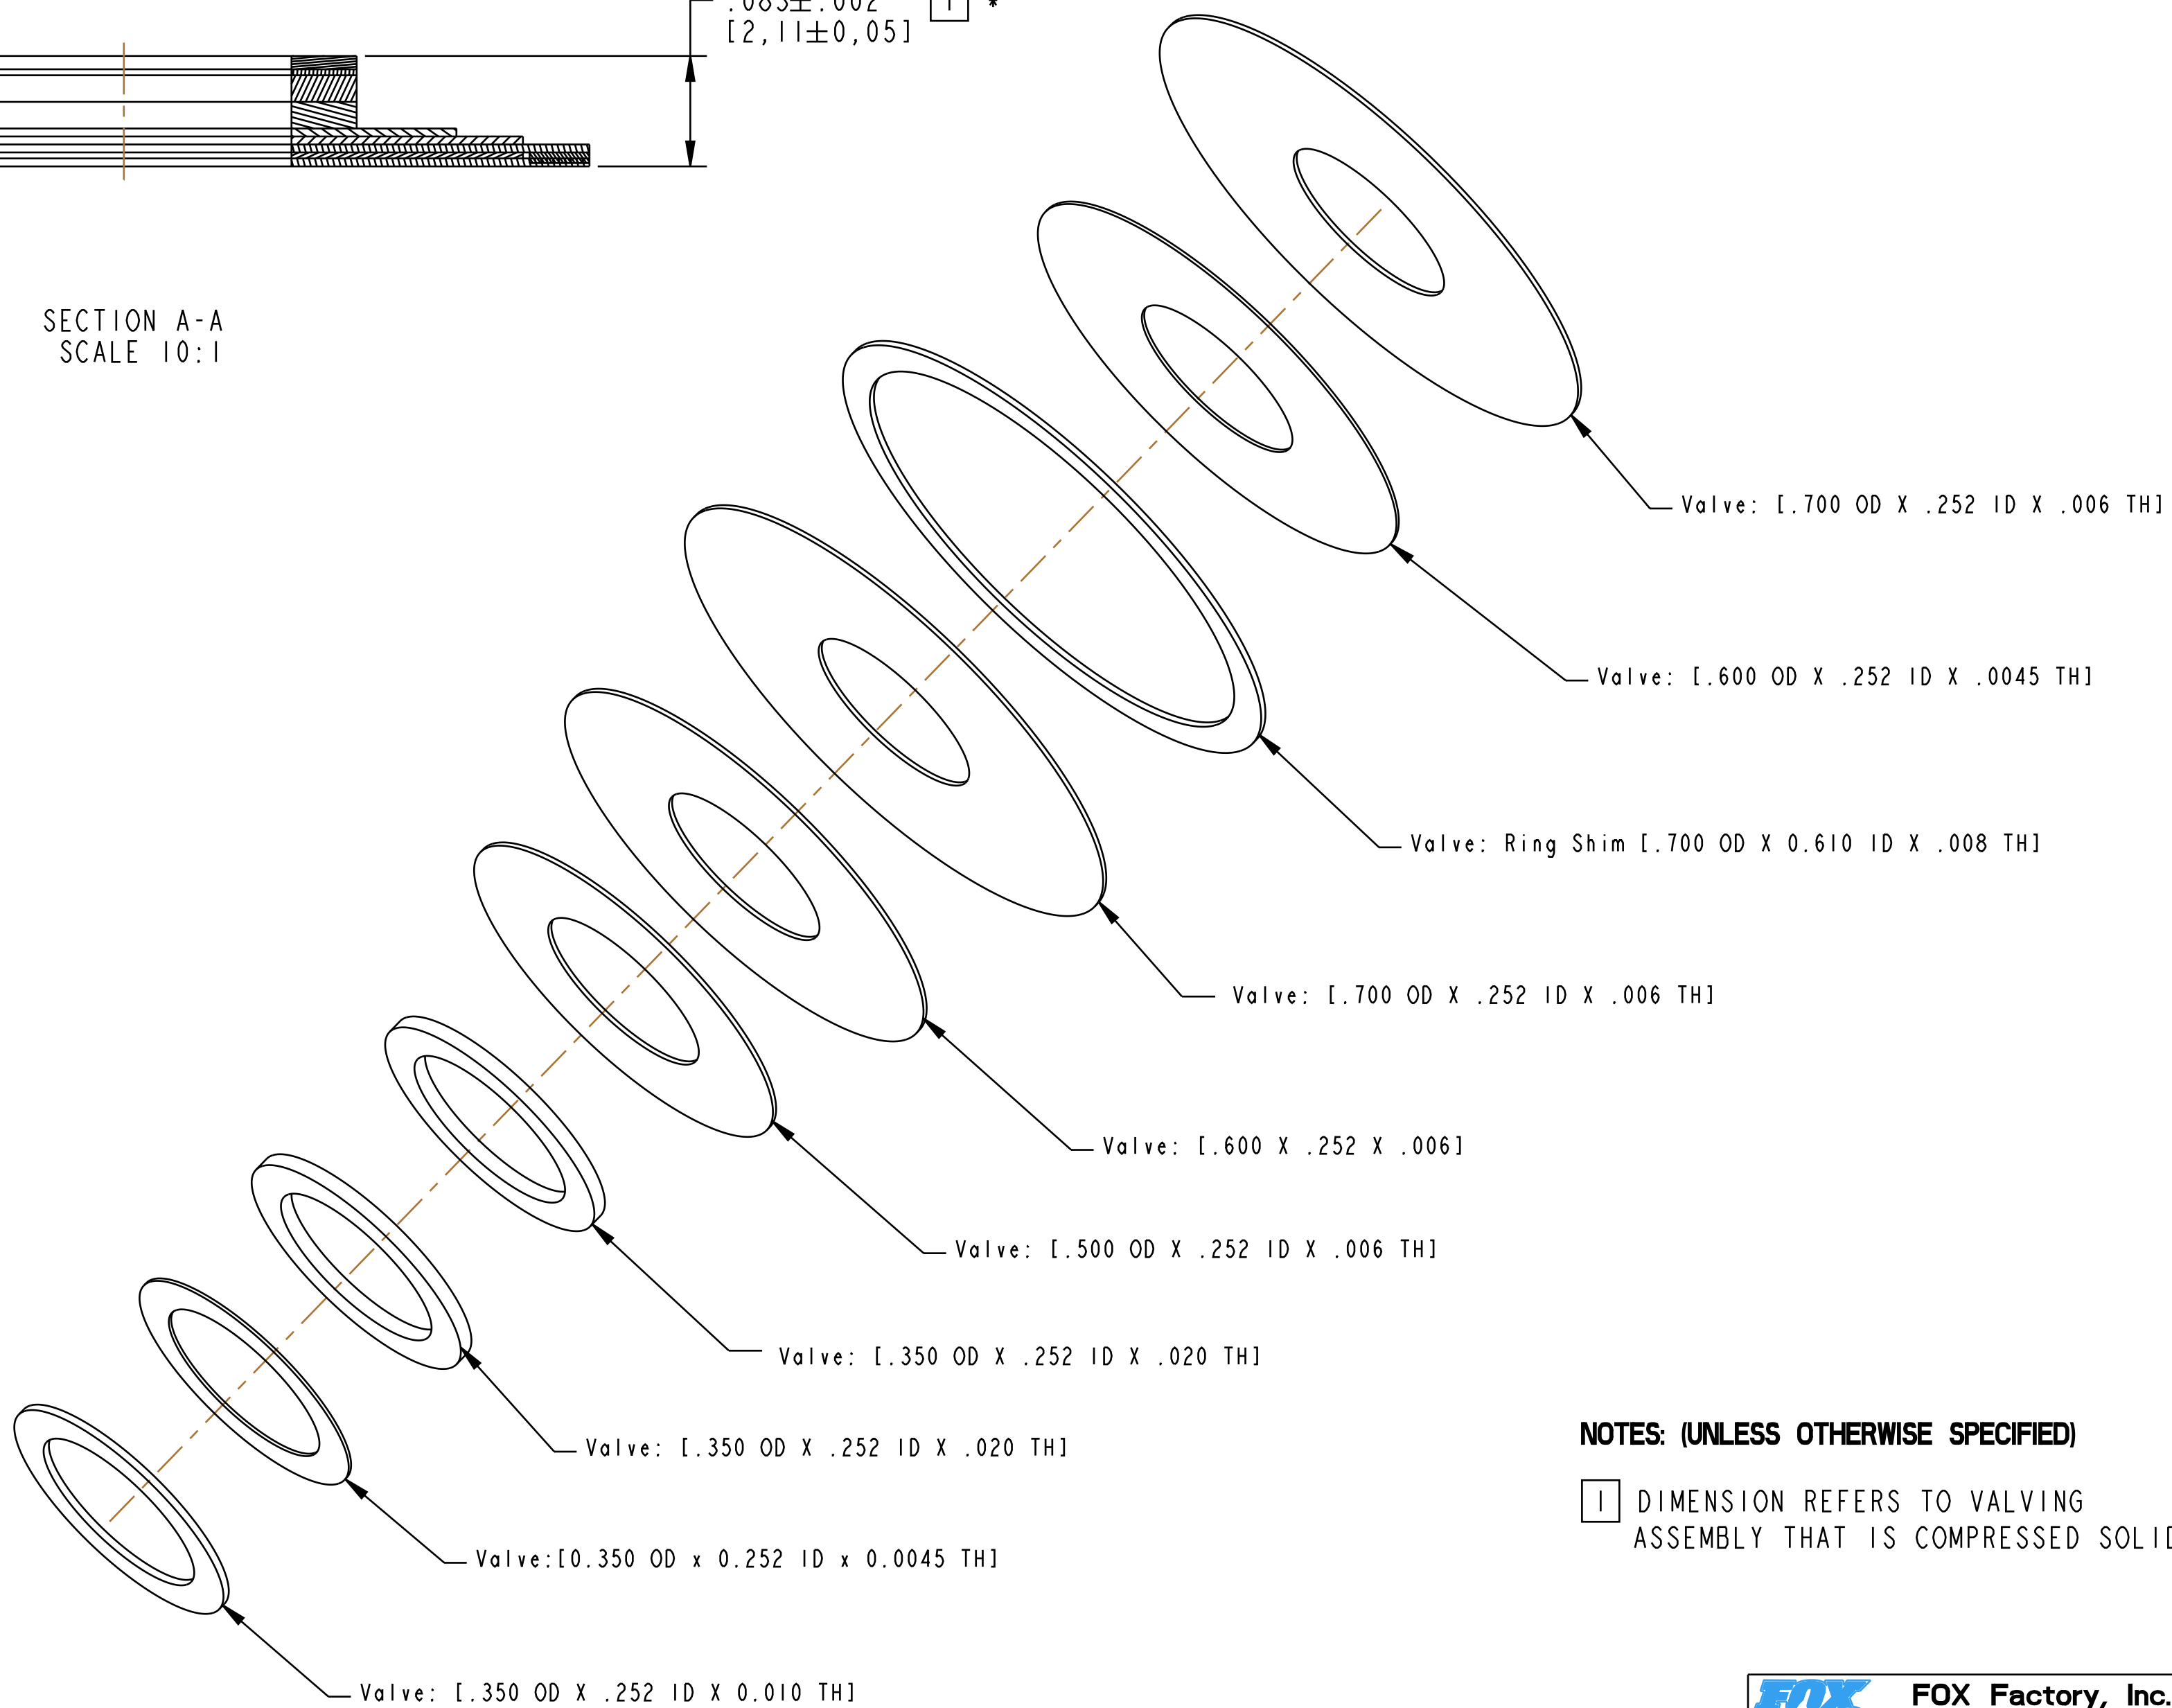

4

3

2

1

SECTION A-A  
SCALE 10:1

**NOTES: (UNLESS OTHERWISE SPECIFIED)**

[I] DIMENSION REFERS TO VALVING ASSEMBLY THAT IS COMPRESSED SOLID

- PROPRIETARY -  
THIS DOCUMENT CONTAINS CONFIDENTIAL, PROPRIETARY INFORMATION  
THAT IS FOX PROPERTY. DO NOT DISCLOSE TO OR DUPLICATE  
FOR OTHERS EXCEPT AS AUTHORIZED BY FOX.

		<b>FOX Factory, Inc.</b>	Ph 831-768-1100
		130 Hangar Way, Watsonville, CA 95076 USA	Fax 831-768-9312
TITLE Valve Stack Assy: 2024 Float SL [.940 Bore], Reb Med, RM			
SIZE	DWG. NO.	805-05-565-KIT	
C			
PLOT SCALE	6:1	SHEET 1 OF 1	

4

3

2

1