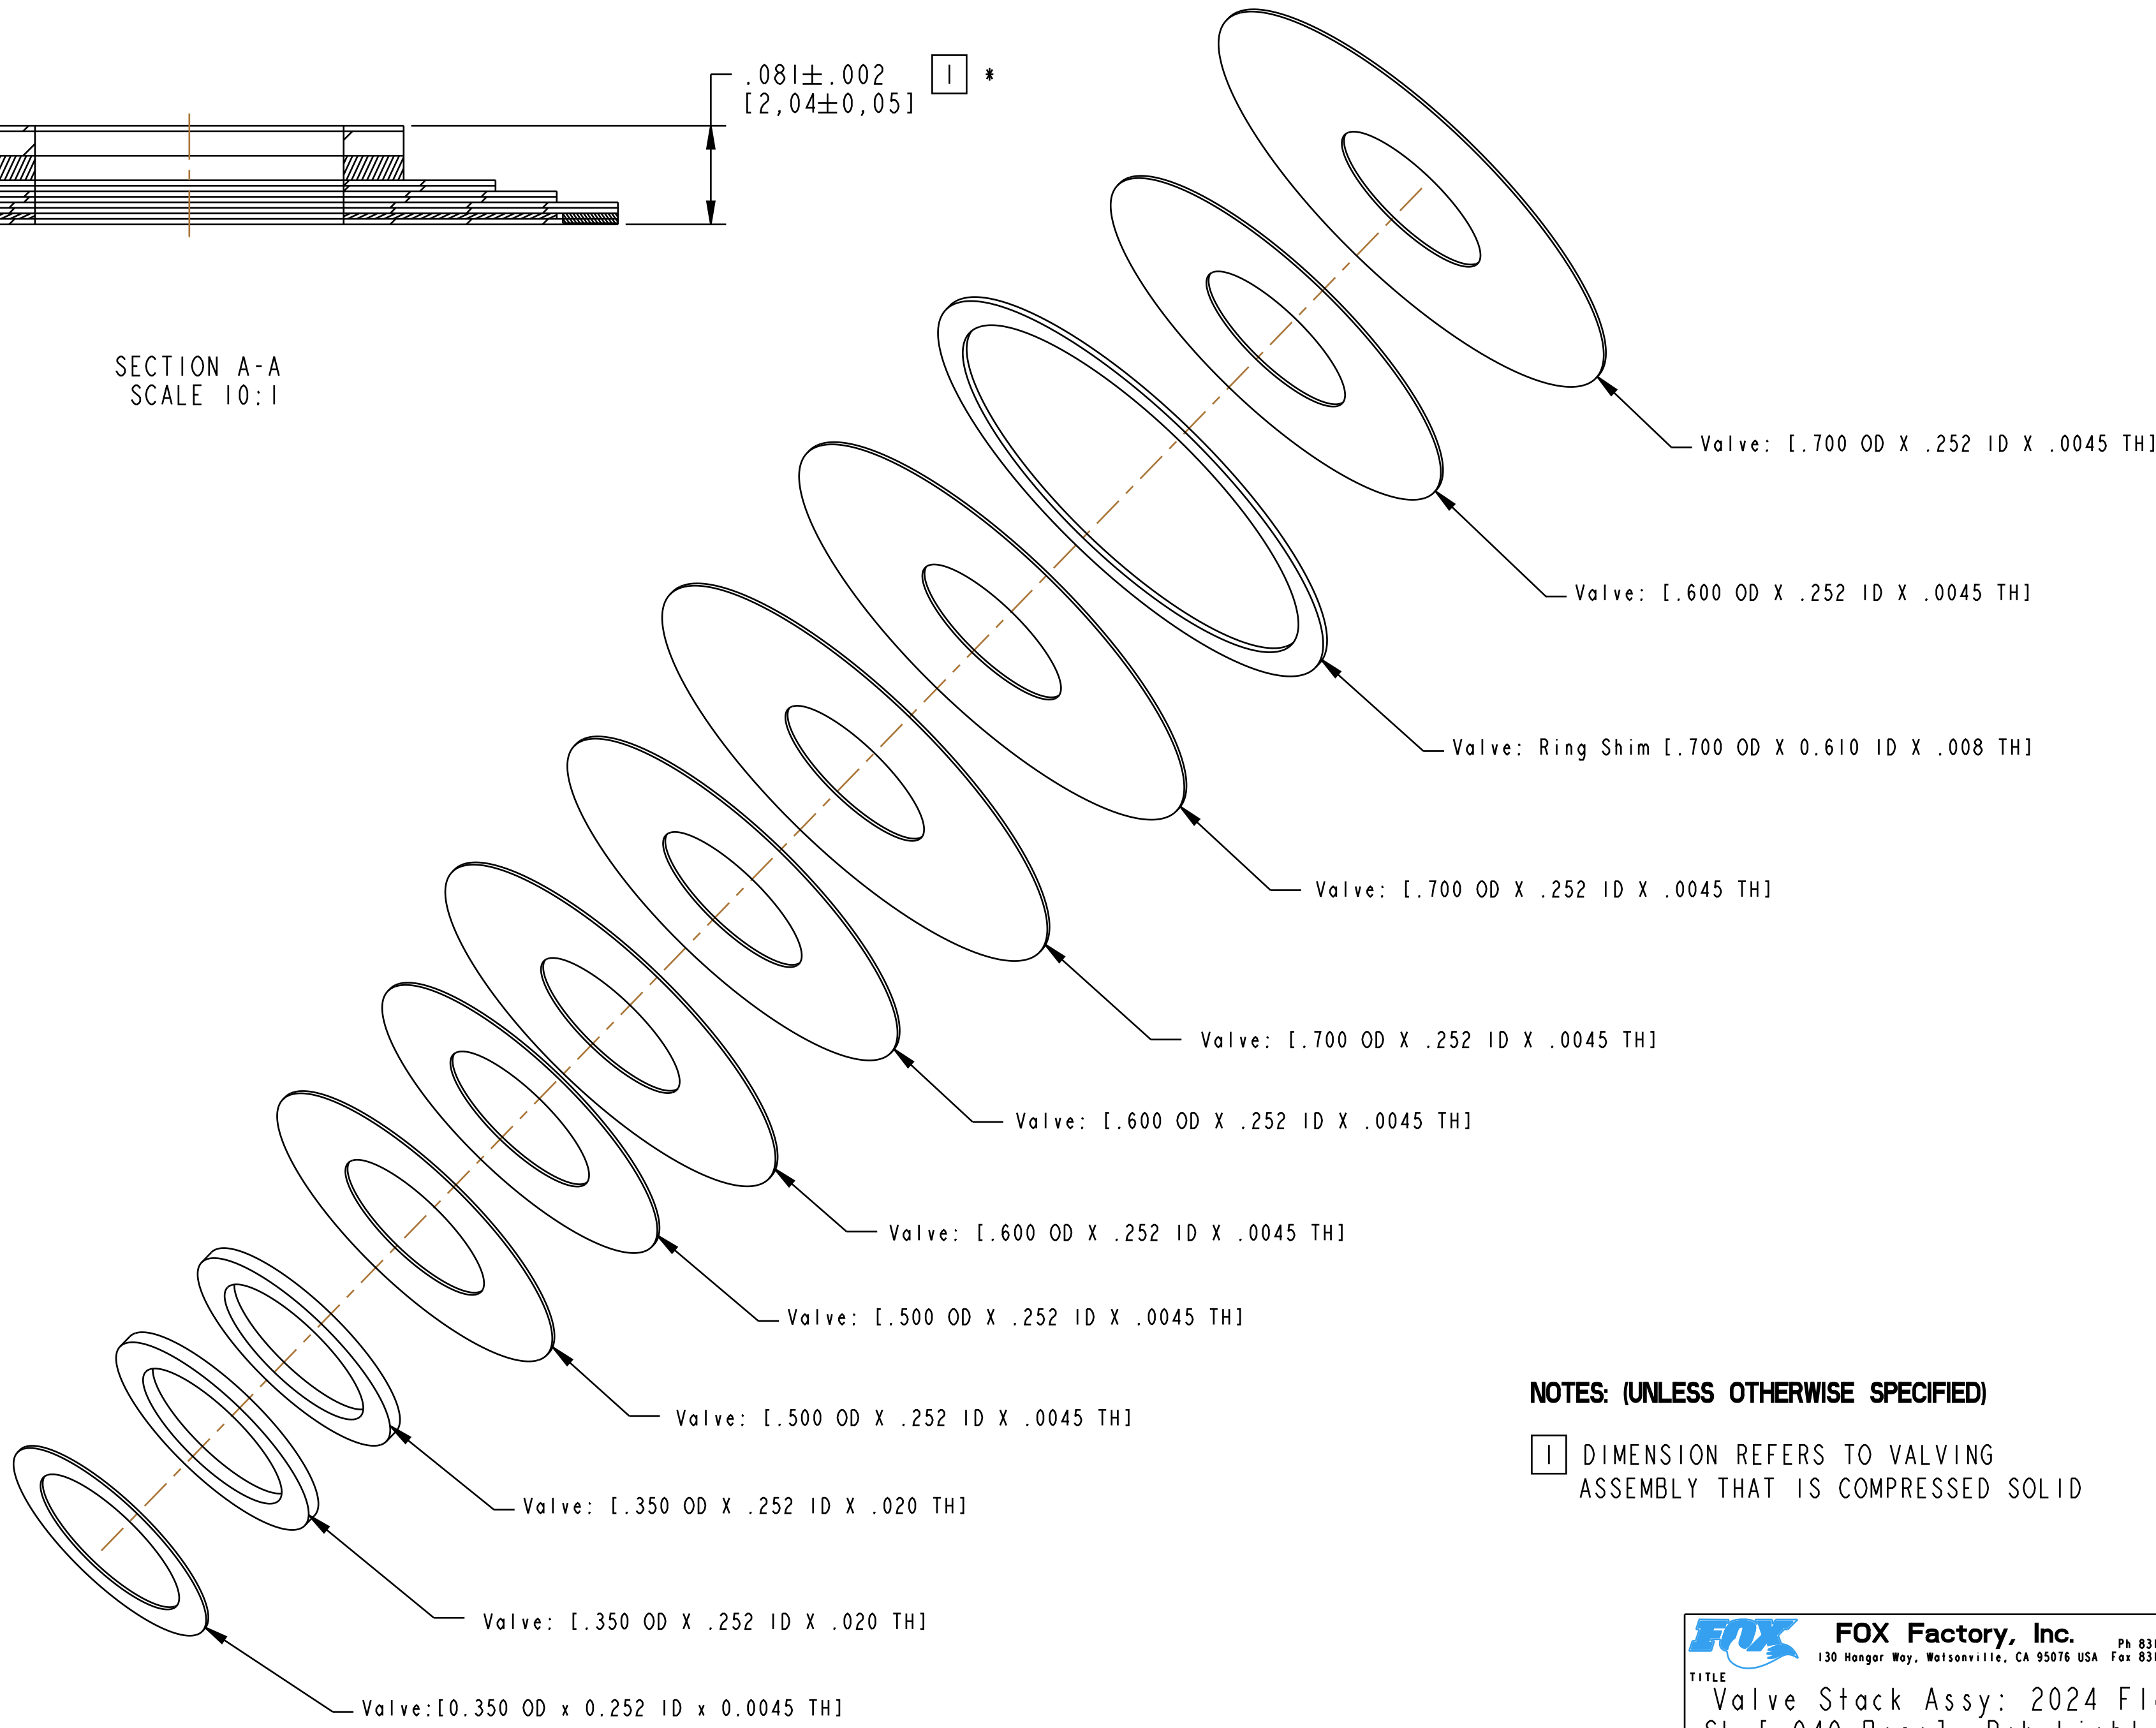

4

3

2

1

SECTION A-A
SCALE 10:1

NOTES: (UNLESS OTHERWISE SPECIFIED)

I DIMENSION REFERS TO VALVING ASSEMBLY THAT IS COMPRESSED SOLID

- PROPRIETARY -
THIS DOCUMENT CONTAINS CONFIDENTIAL, PROPRIETARY INFORMATION
THAT IS FOX PROPERTY. DO NOT DISCLOSE TO OR DUPLICATE
FOR OTHERS EXCEPT AS AUTHORIZED BY FOX.

FOX Factory, Inc.		Ph 831-768-1100 Fax 831-768-9312
130 Hangar Way, Watsonville, CA 95076 USA		
TITLE Valve Stack Assy: 2024 Float SL [.940 Bore], Reb Light, RL		
SIZE C	DWG. NO. 805-05-589-KIT	
PLOT SCALE 6:1	SHEET 1 OF 1	

4

3

2

1