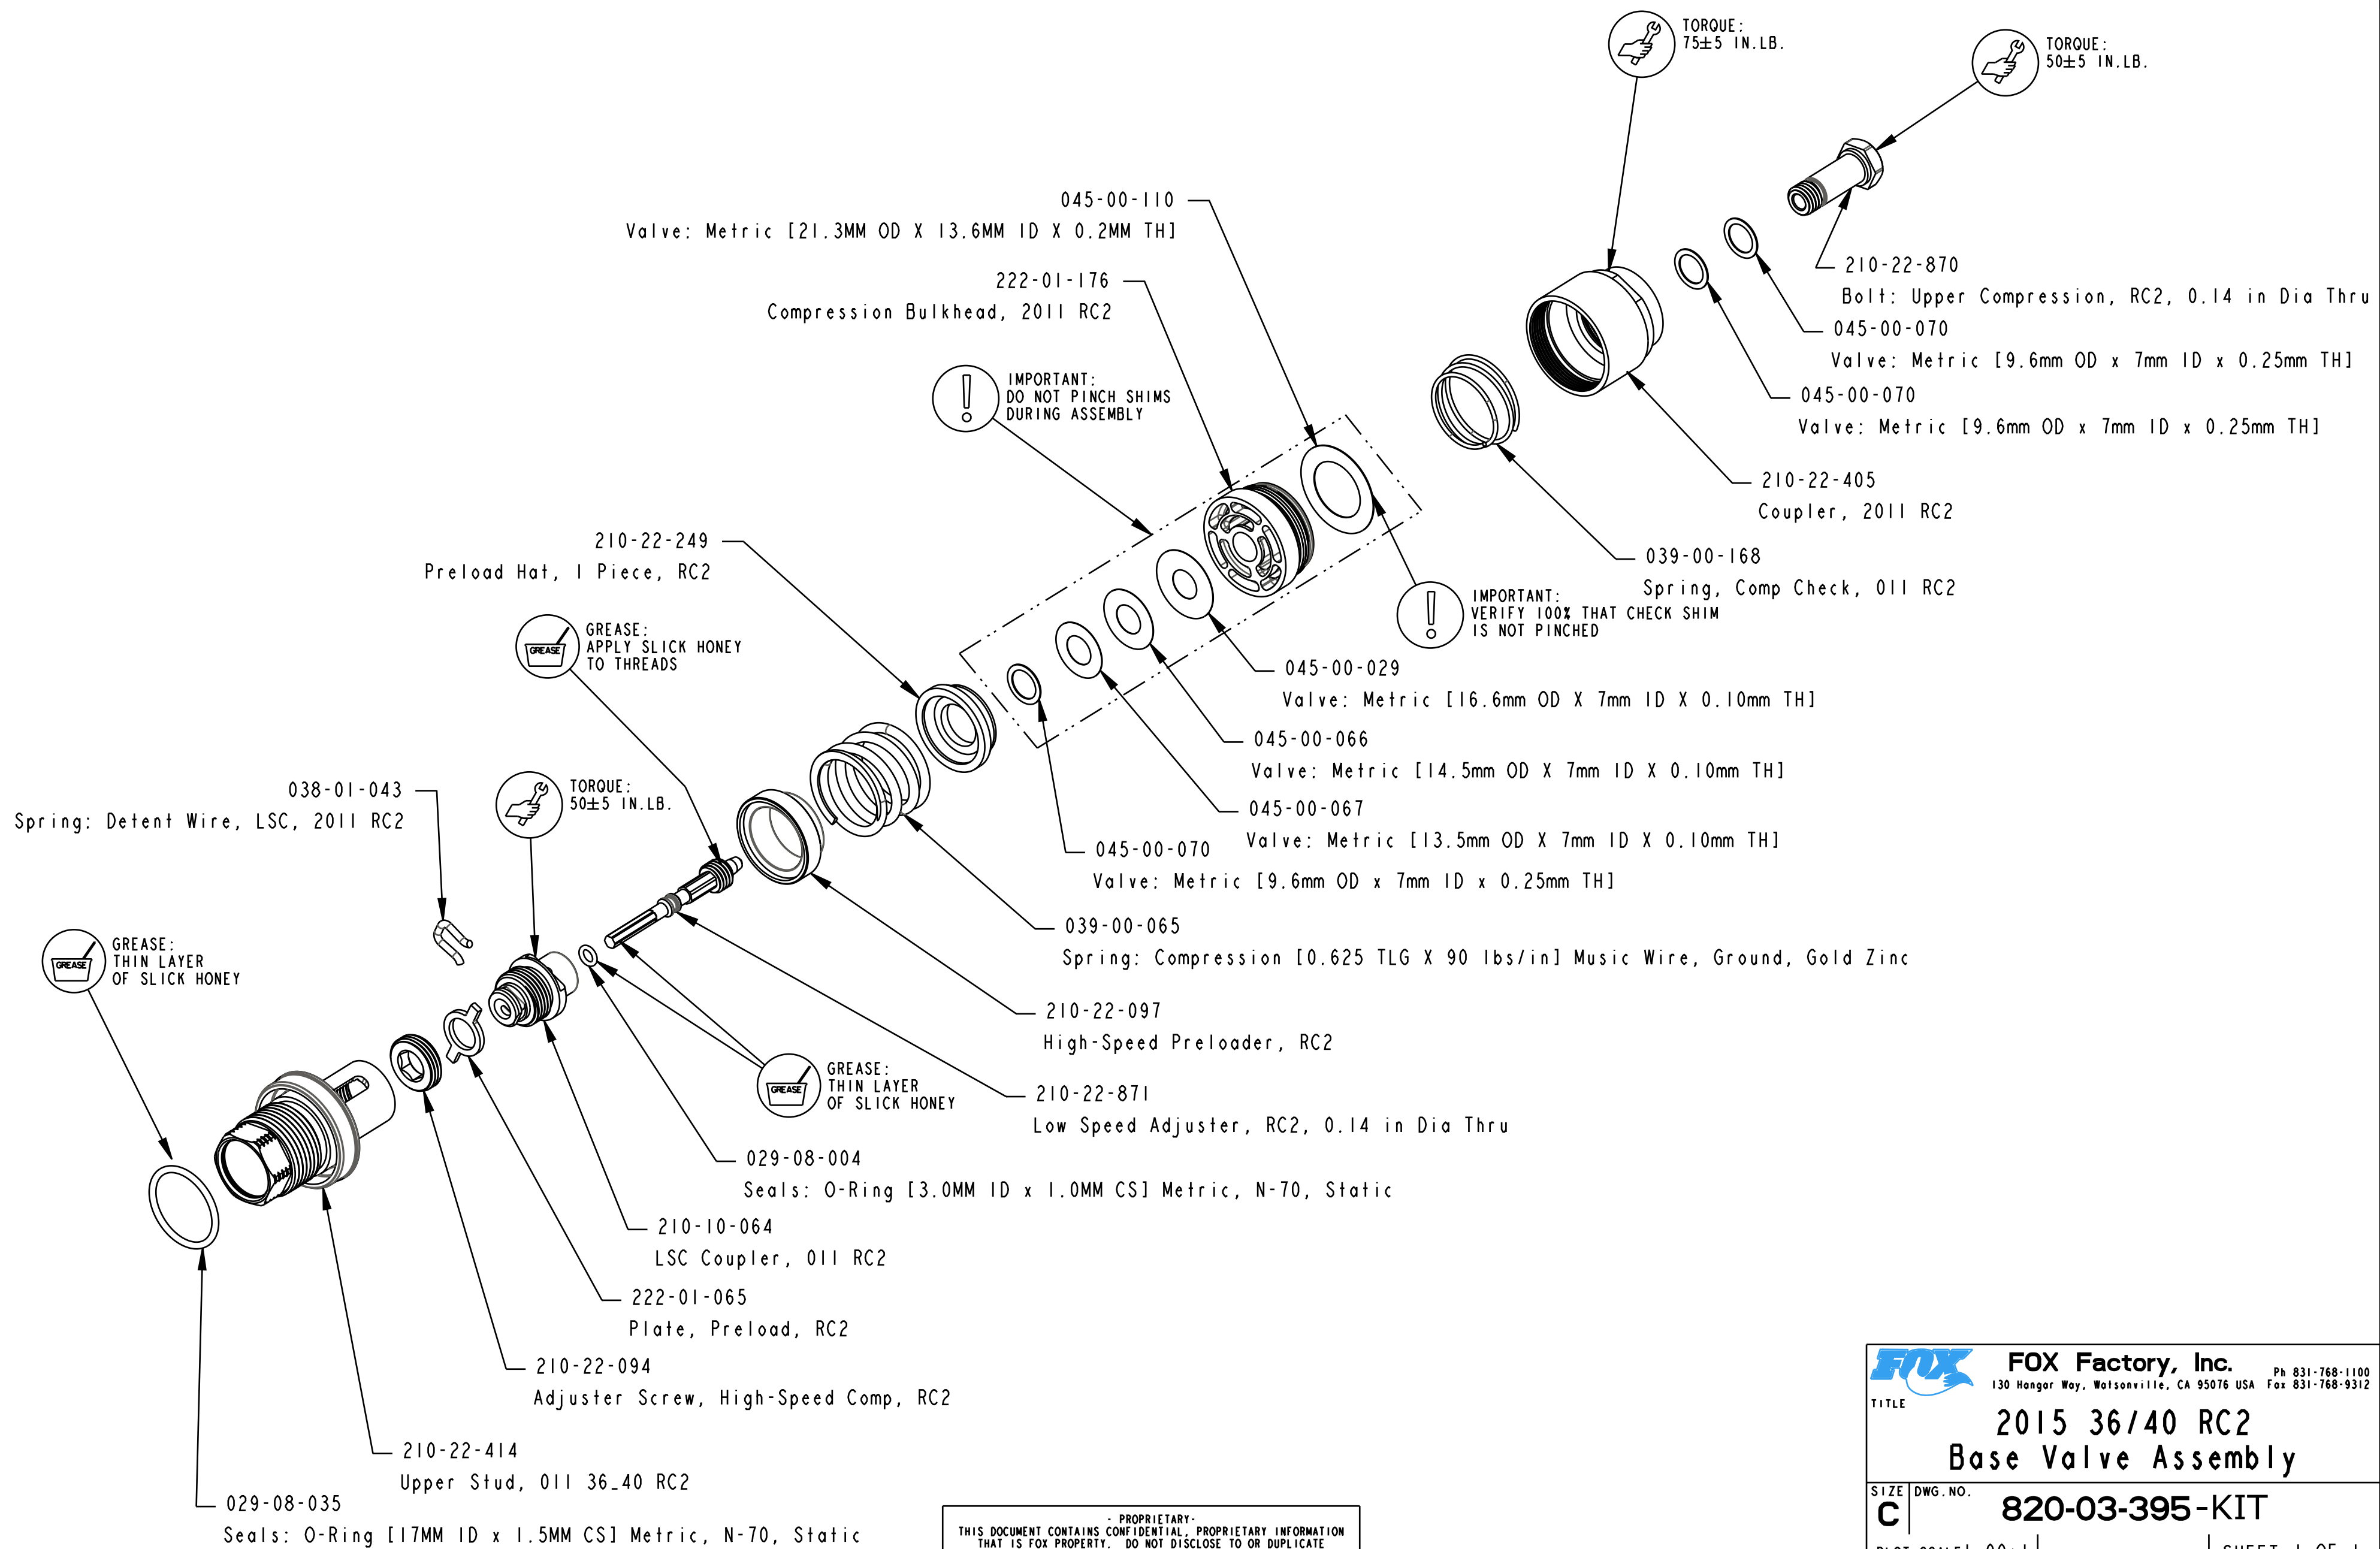

NOTE: Some early 2015 36mm RC2 forks were built with a different valve combination. Please see the "2015 36 RC2 Valving Update TSB"

PROPRIETARY - THIS DOCUMENT CONTAINS CONFIDENTIAL, PROPRIETARY INFORMATION THAT IS FOX PROPERTY. DO NOT DISCLOSE TO OR DUPLICATE FOR OTHERS EXCEPT AS AUTHORIZED BY FOX.

FOX FOX Factory, Inc.		Ph 831-768-1100
130 Hangar Way, Watsonville, CA 95076 USA		Fax 831-768-9312
TITLE 2015 36/40 RC2 Base Valve Assembly		
SIZE C	DWG. NO. 820-03-395-KIT	
PLOT SCALE .00:1		SHEET OF 1