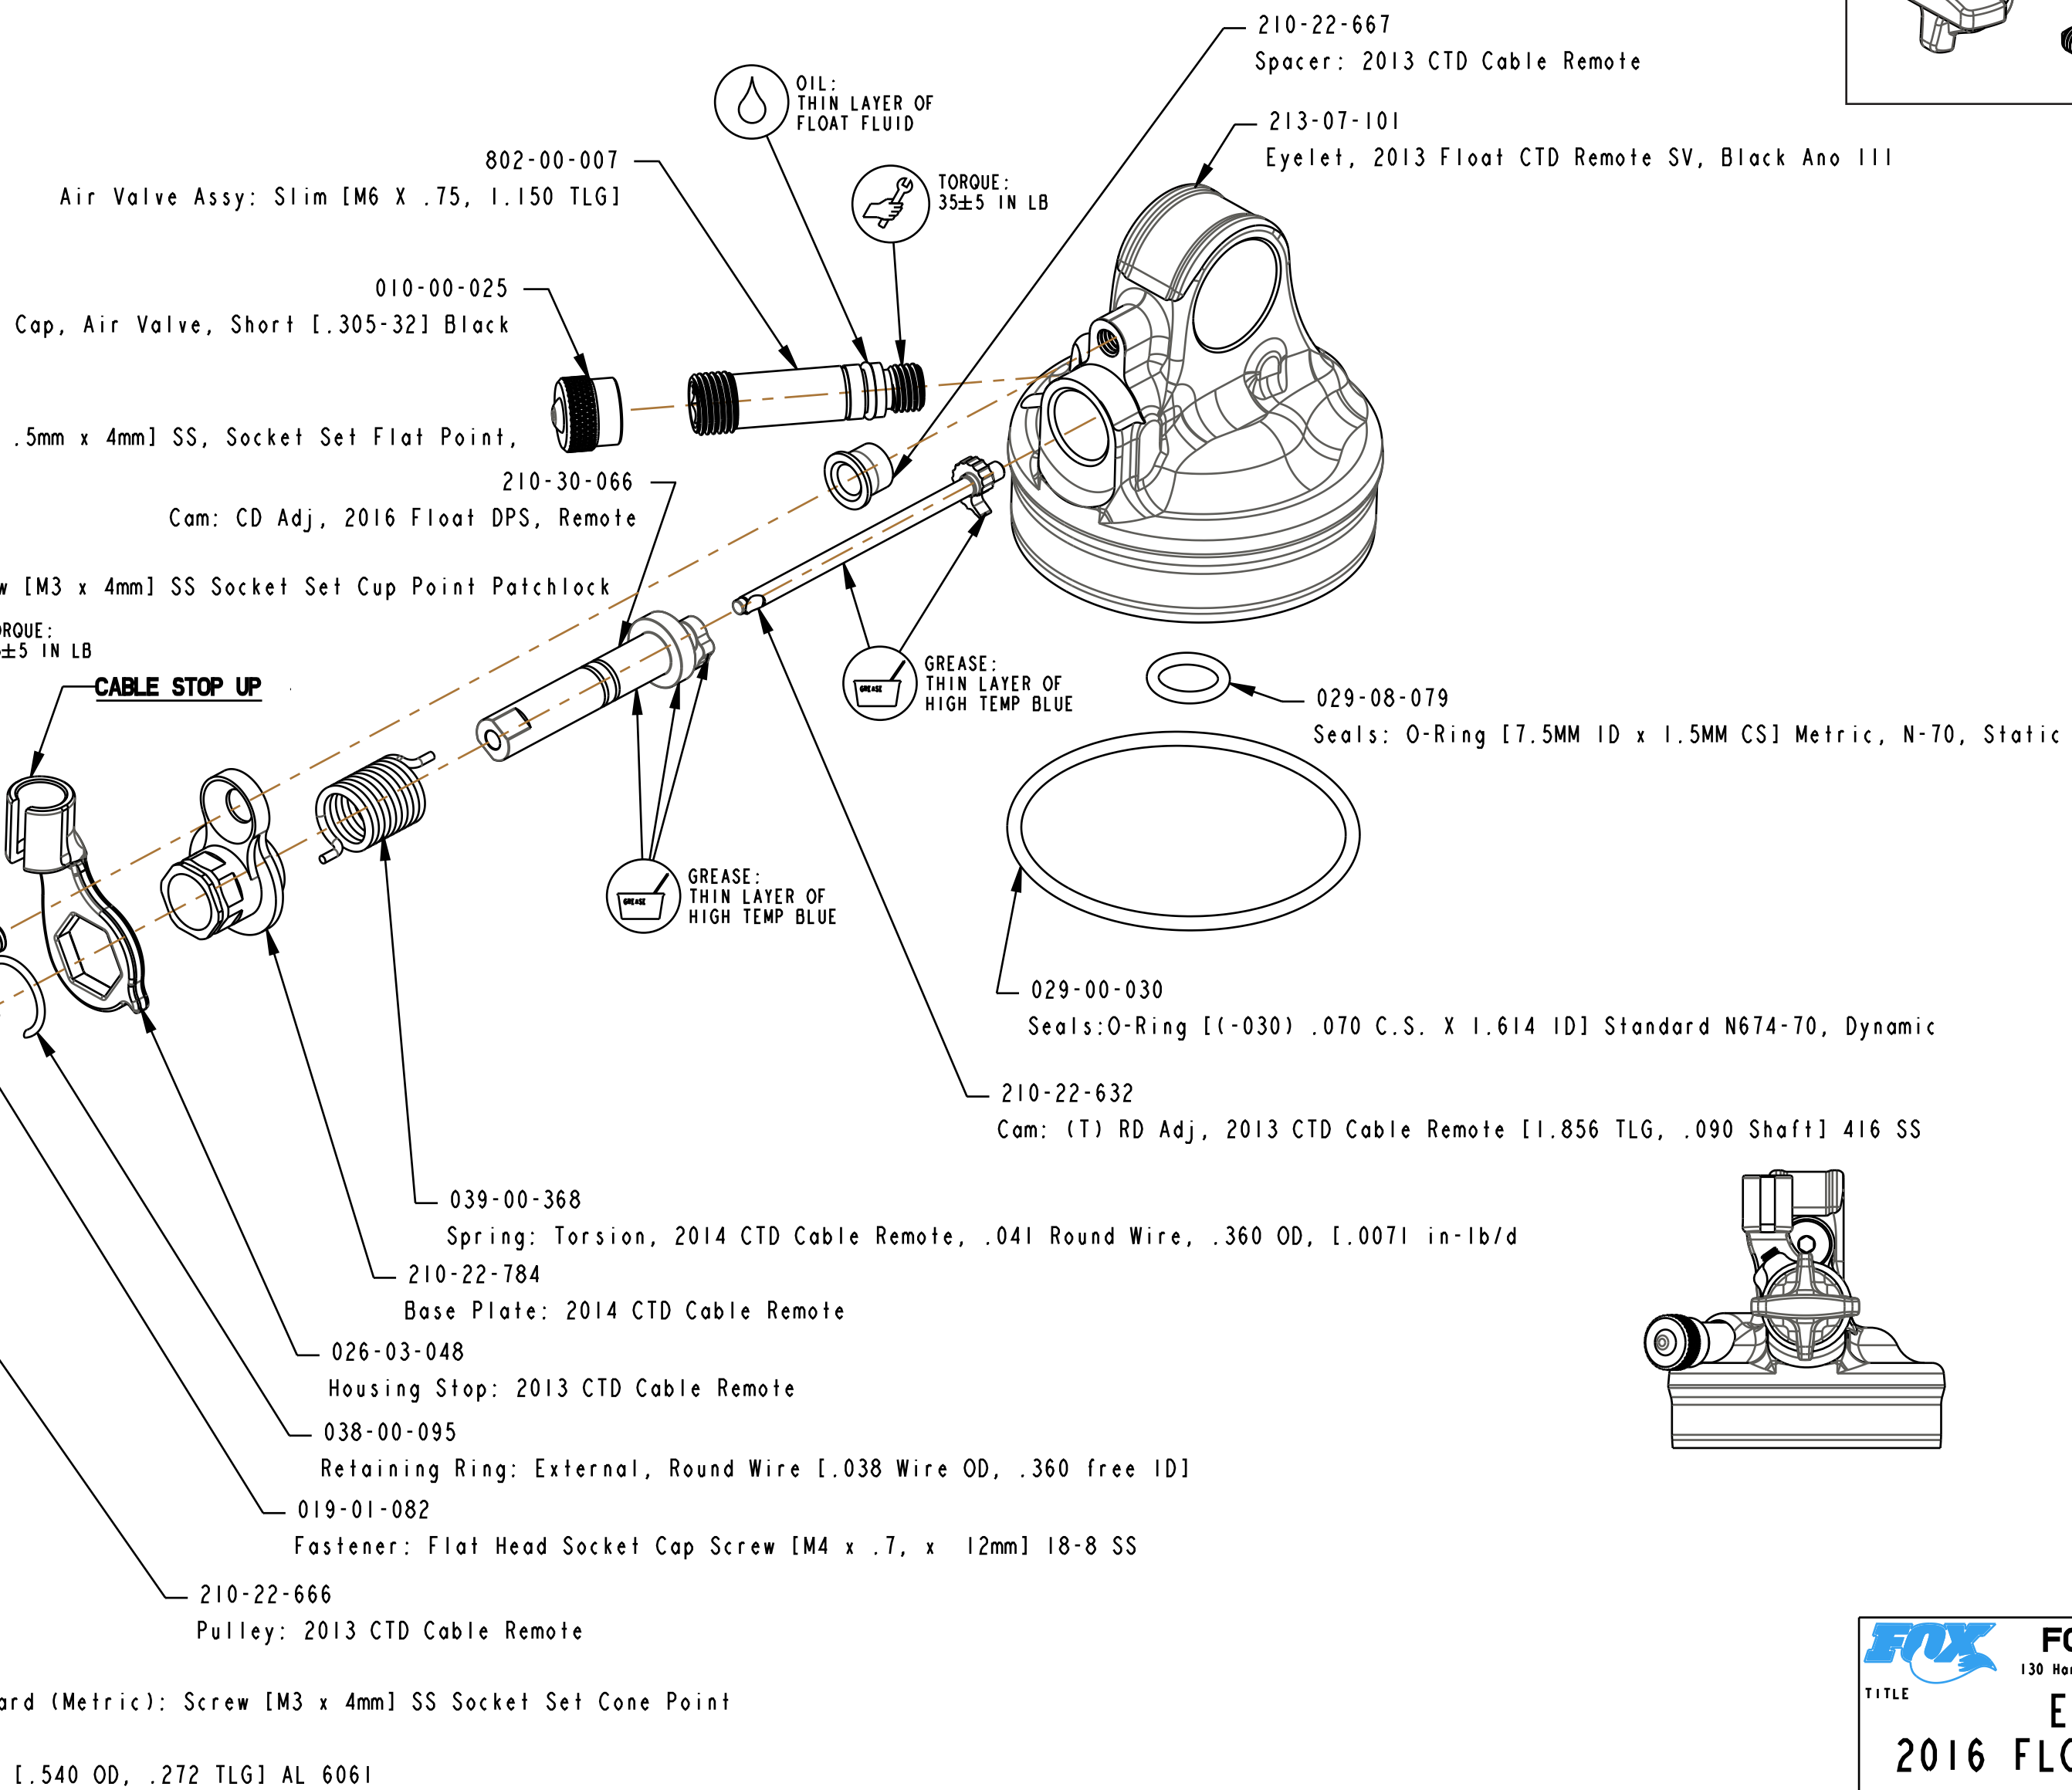

4

3

2

1

**CABLE STOP DOWN**

SECTION A-A

PROPRIETARY - THIS DOCUMENT CONTAINS CONFIDENTIAL, PROPRIETARY INFORMATION THAT IS FOX PROPERTY. DO NOT DISCLOSE TO OR DUPLICATE FOR OTHERS EXCEPT AS AUTHORIZED BY FOX.

**FOX** **FOX Factory, Inc.** Ph 831-768-1100  
130 Hangar Way, Watsonville, CA 95076 USA Fax 831-768-9312

TITLE **Eyelet Assy:  
2016 FLOAT DPS Remote, SV**

SIZE DWG. NO. **808-17-205-KIT**

PLOT SCALE [ .2 ] : 1

4

3

2

1