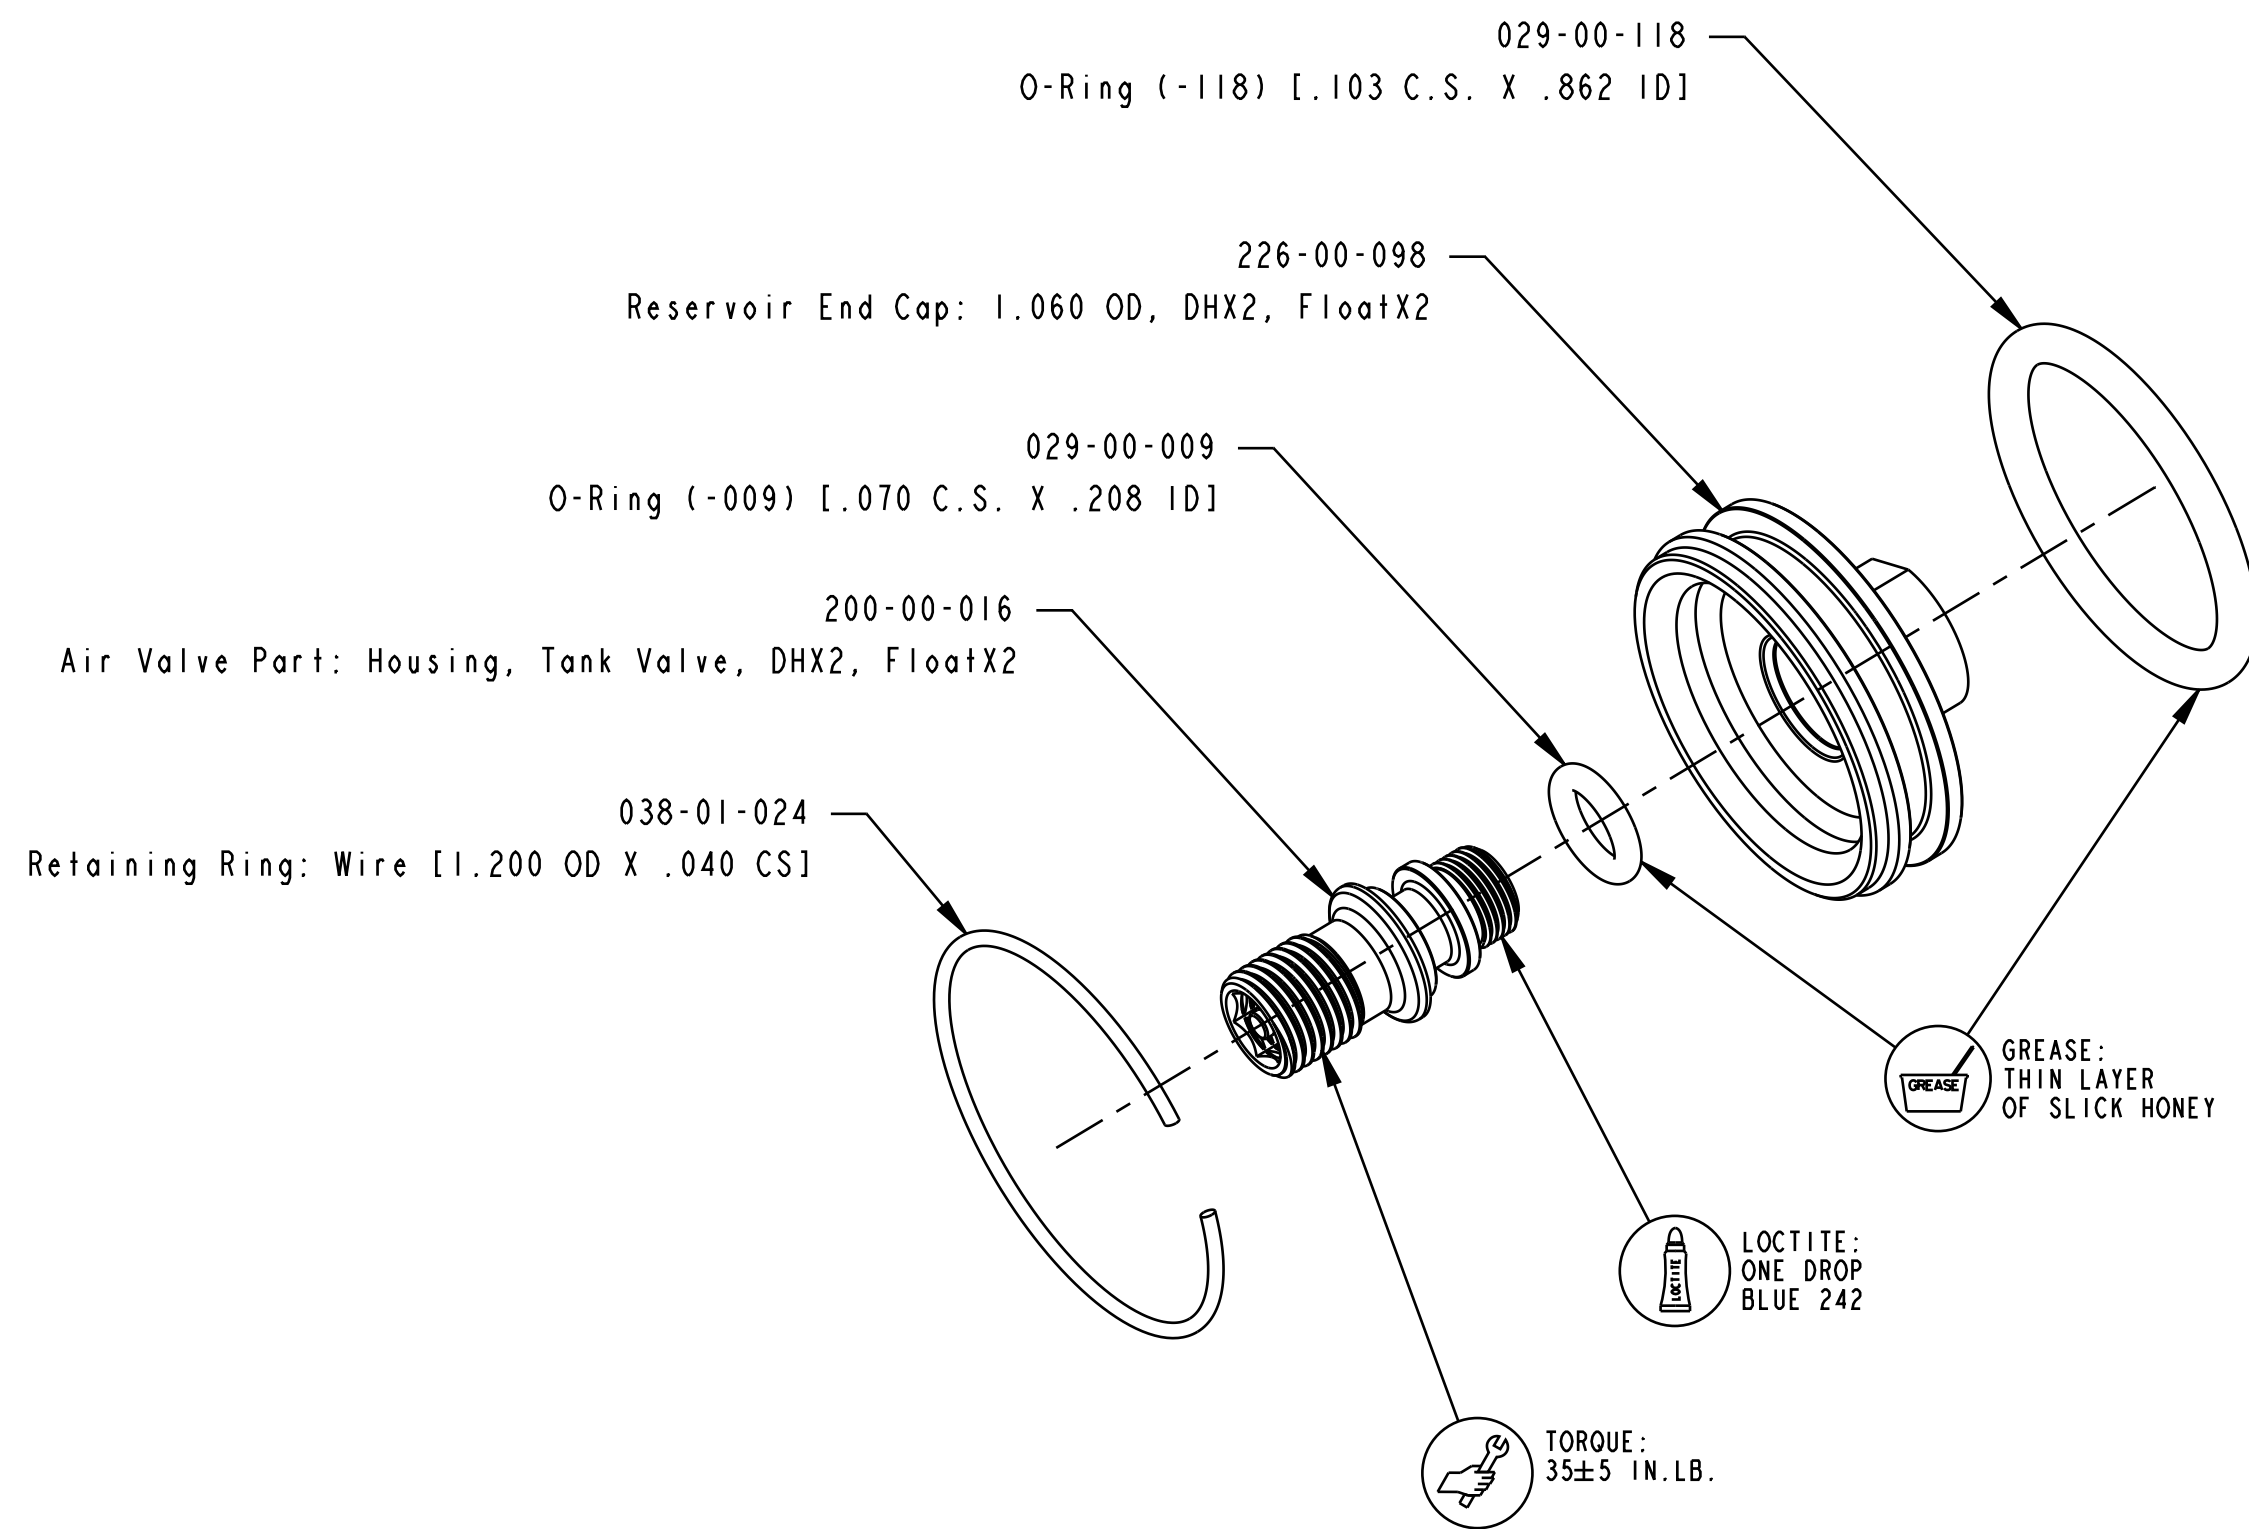

4

3

2

1

SECTION A-A

FOX FOX Factory, Inc. Ph 831-768-1100
130 Hangar Way, Watsonville, CA 95076 USA Fax 831-768-9312

TITLE
**Reservoir Cap Assembly:
2016 DHX2**

SIZE DWG. NO.
C 813-00-095-KIT

PLOT SCALE 2.00:1

SHEET 1 OF 1

- PROPRIETARY -
THIS DOCUMENT CONTAINS CONFIDENTIAL, PROPRIETARY INFORMATION
THAT IS FOX PROPERTY. DO NOT DISCLOSE TO OR DUPLICATE
FOR OTHERS EXCEPT AS AUTHORIZED BY FOX.

4