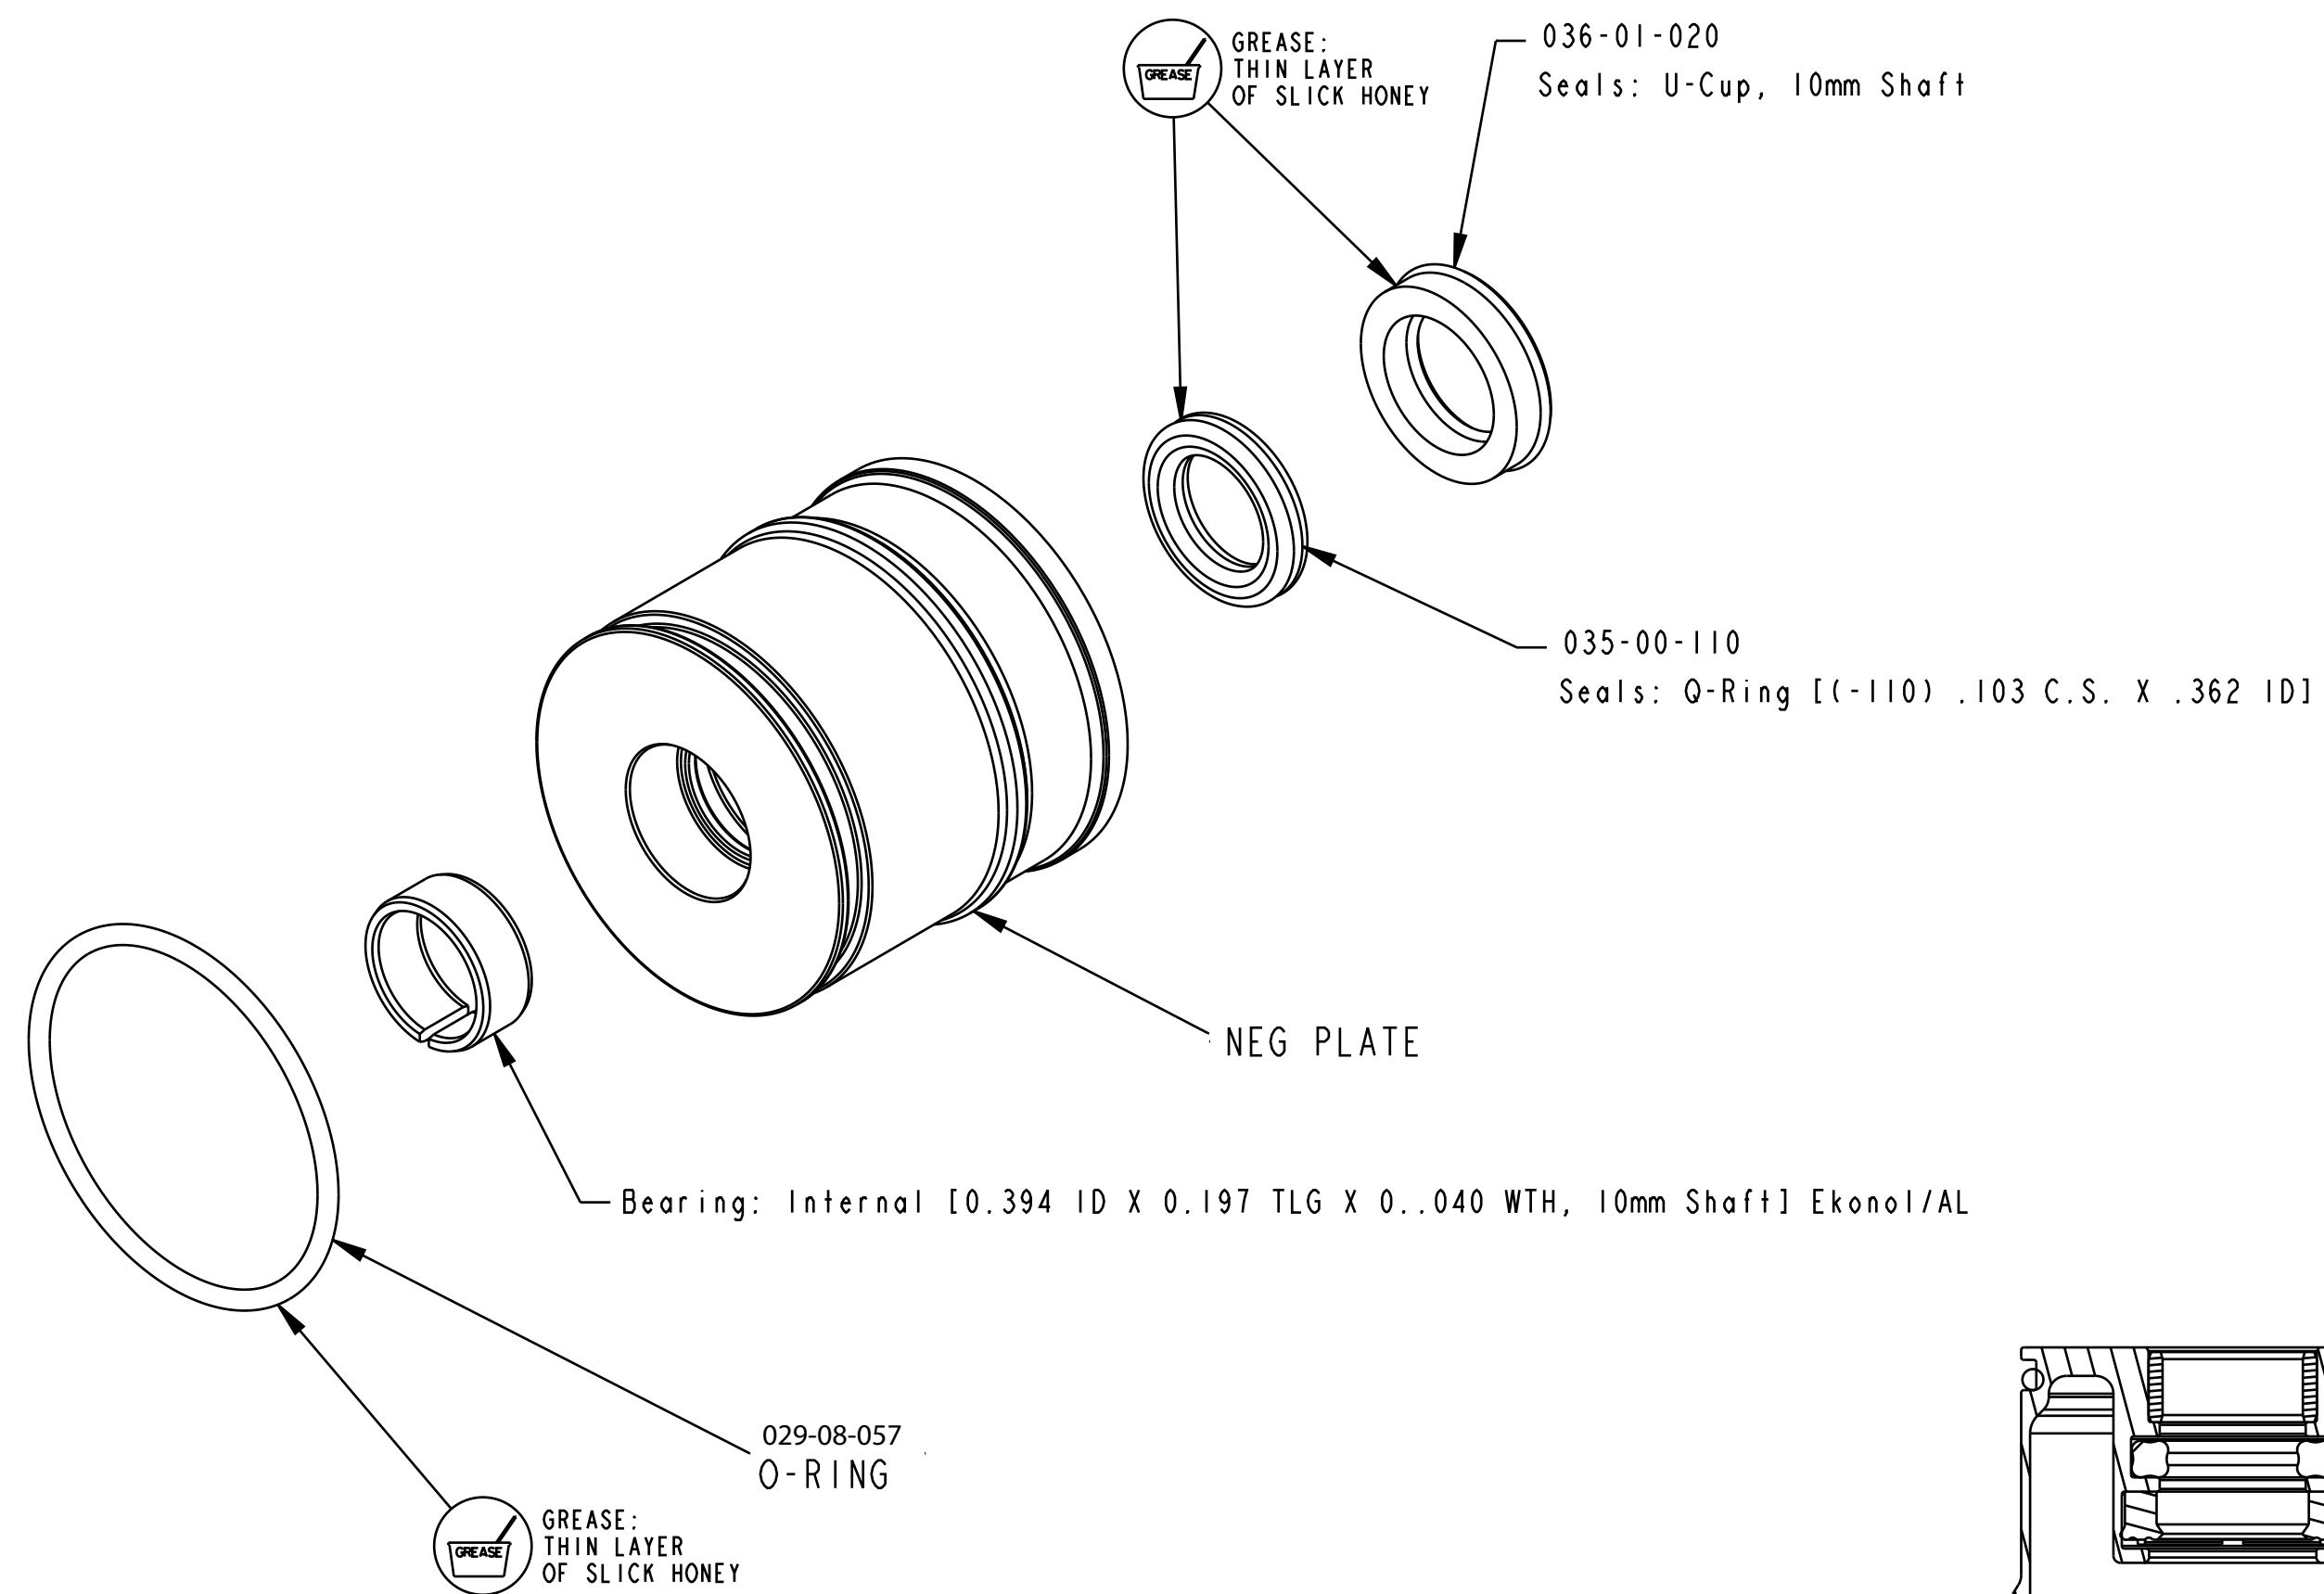

B

B

A

A

SECTION A-A

- PROPRIETARY -
 THIS DOCUMENT CONTAINS CONFIDENTIAL, PROPRIETARY INFORMATION
 THAT IS FOX PROPERTY. DO NOT DISCLOSE TO OR DUPLICATE
 FOR OTHERS EXCEPT AS AUTHORIZED BY FOX.

FOX		FOX Factory, Inc.	Ph 831-768-1100
		130 Hangar Way, Watsonville, CA 95076 USA	Fax 831-768-9312
TITLE			
34mm Neg Plate FLOAT NA 2			
SIZE DWG. NO.			
C			
PLOT SCALE 2.00:1		SHEET 1 OF 1	