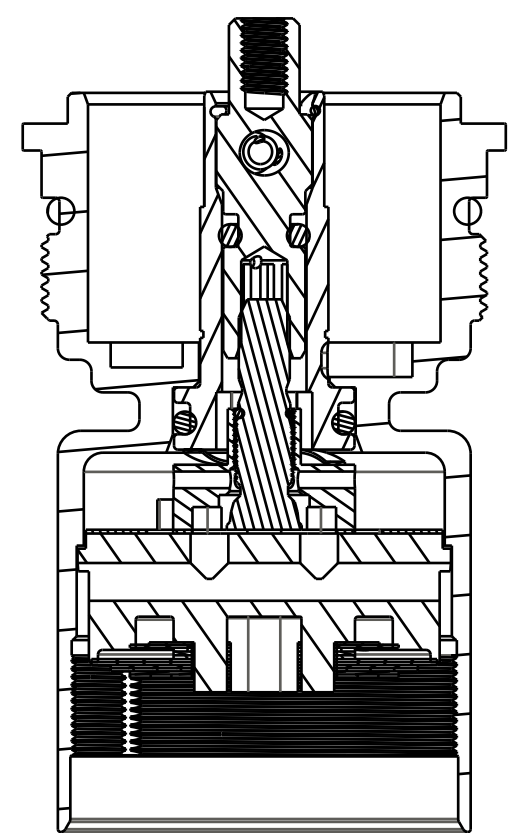

4

3

2

1

- PROPRIETARY -
THIS DOCUMENT CONTAINS CONFIDENTIAL, PROPRIETARY INFORMATION
THAT IS FOX PROPERTY. DO NOT DISCLOSE TO OR DUPLICATE
FOR OTHERS EXCEPT AS AUTHORIZED BY FOX.

FOX FOX Factory, Inc. Ph 831-768-1100
130 Hangar Way, Watsonville, CA 95076 USA Fax 831-768-9312

TITLE
**2017 Lightweight
FIT4 Topcap Assy**

SIZE DWG. NO.
C
PLOT SCALE | .50 : 1 | SHEET 1 OF 1

ProE ASSEM