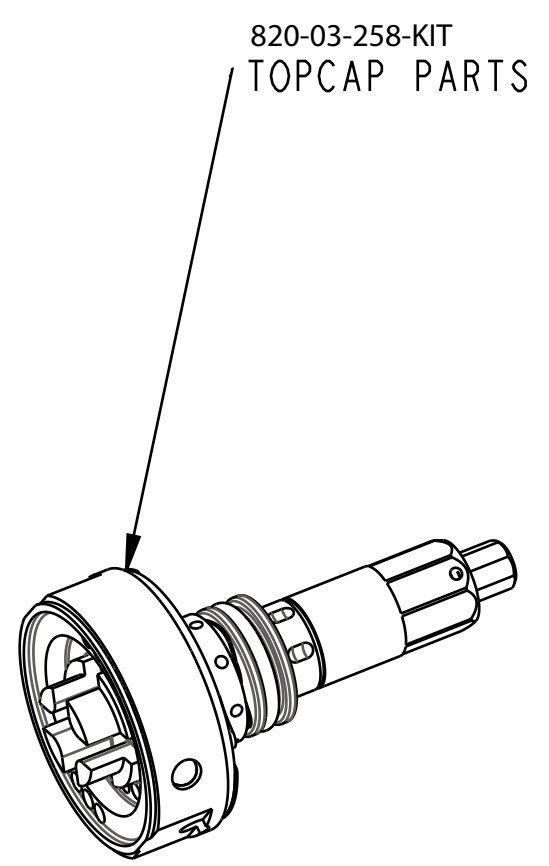

4

3

2

1

- PROPRIETARY -
THIS DOCUMENT CONTAINS CONFIDENTIAL, PROPRIETARY INFORMATION
THAT IS FOX PROPERTY. DO NOT DISCLOSE TO OR DUPLICATE
FOR OTHERS EXCEPT AS AUTHORIZED BY FOX.

FOX FOX Factory, Inc. Ph 831-768-1100
130 Hangar Way, Watsonville, CA 95076 USA Fax 831-768-9312

TITLE
**2017 Lightweight
FIT4 Topcap Assy**

SIZE DWG. NO.
C
PLOT SCALE | .50 : 1 | SHEET 1 OF 1

ProE ASSEM