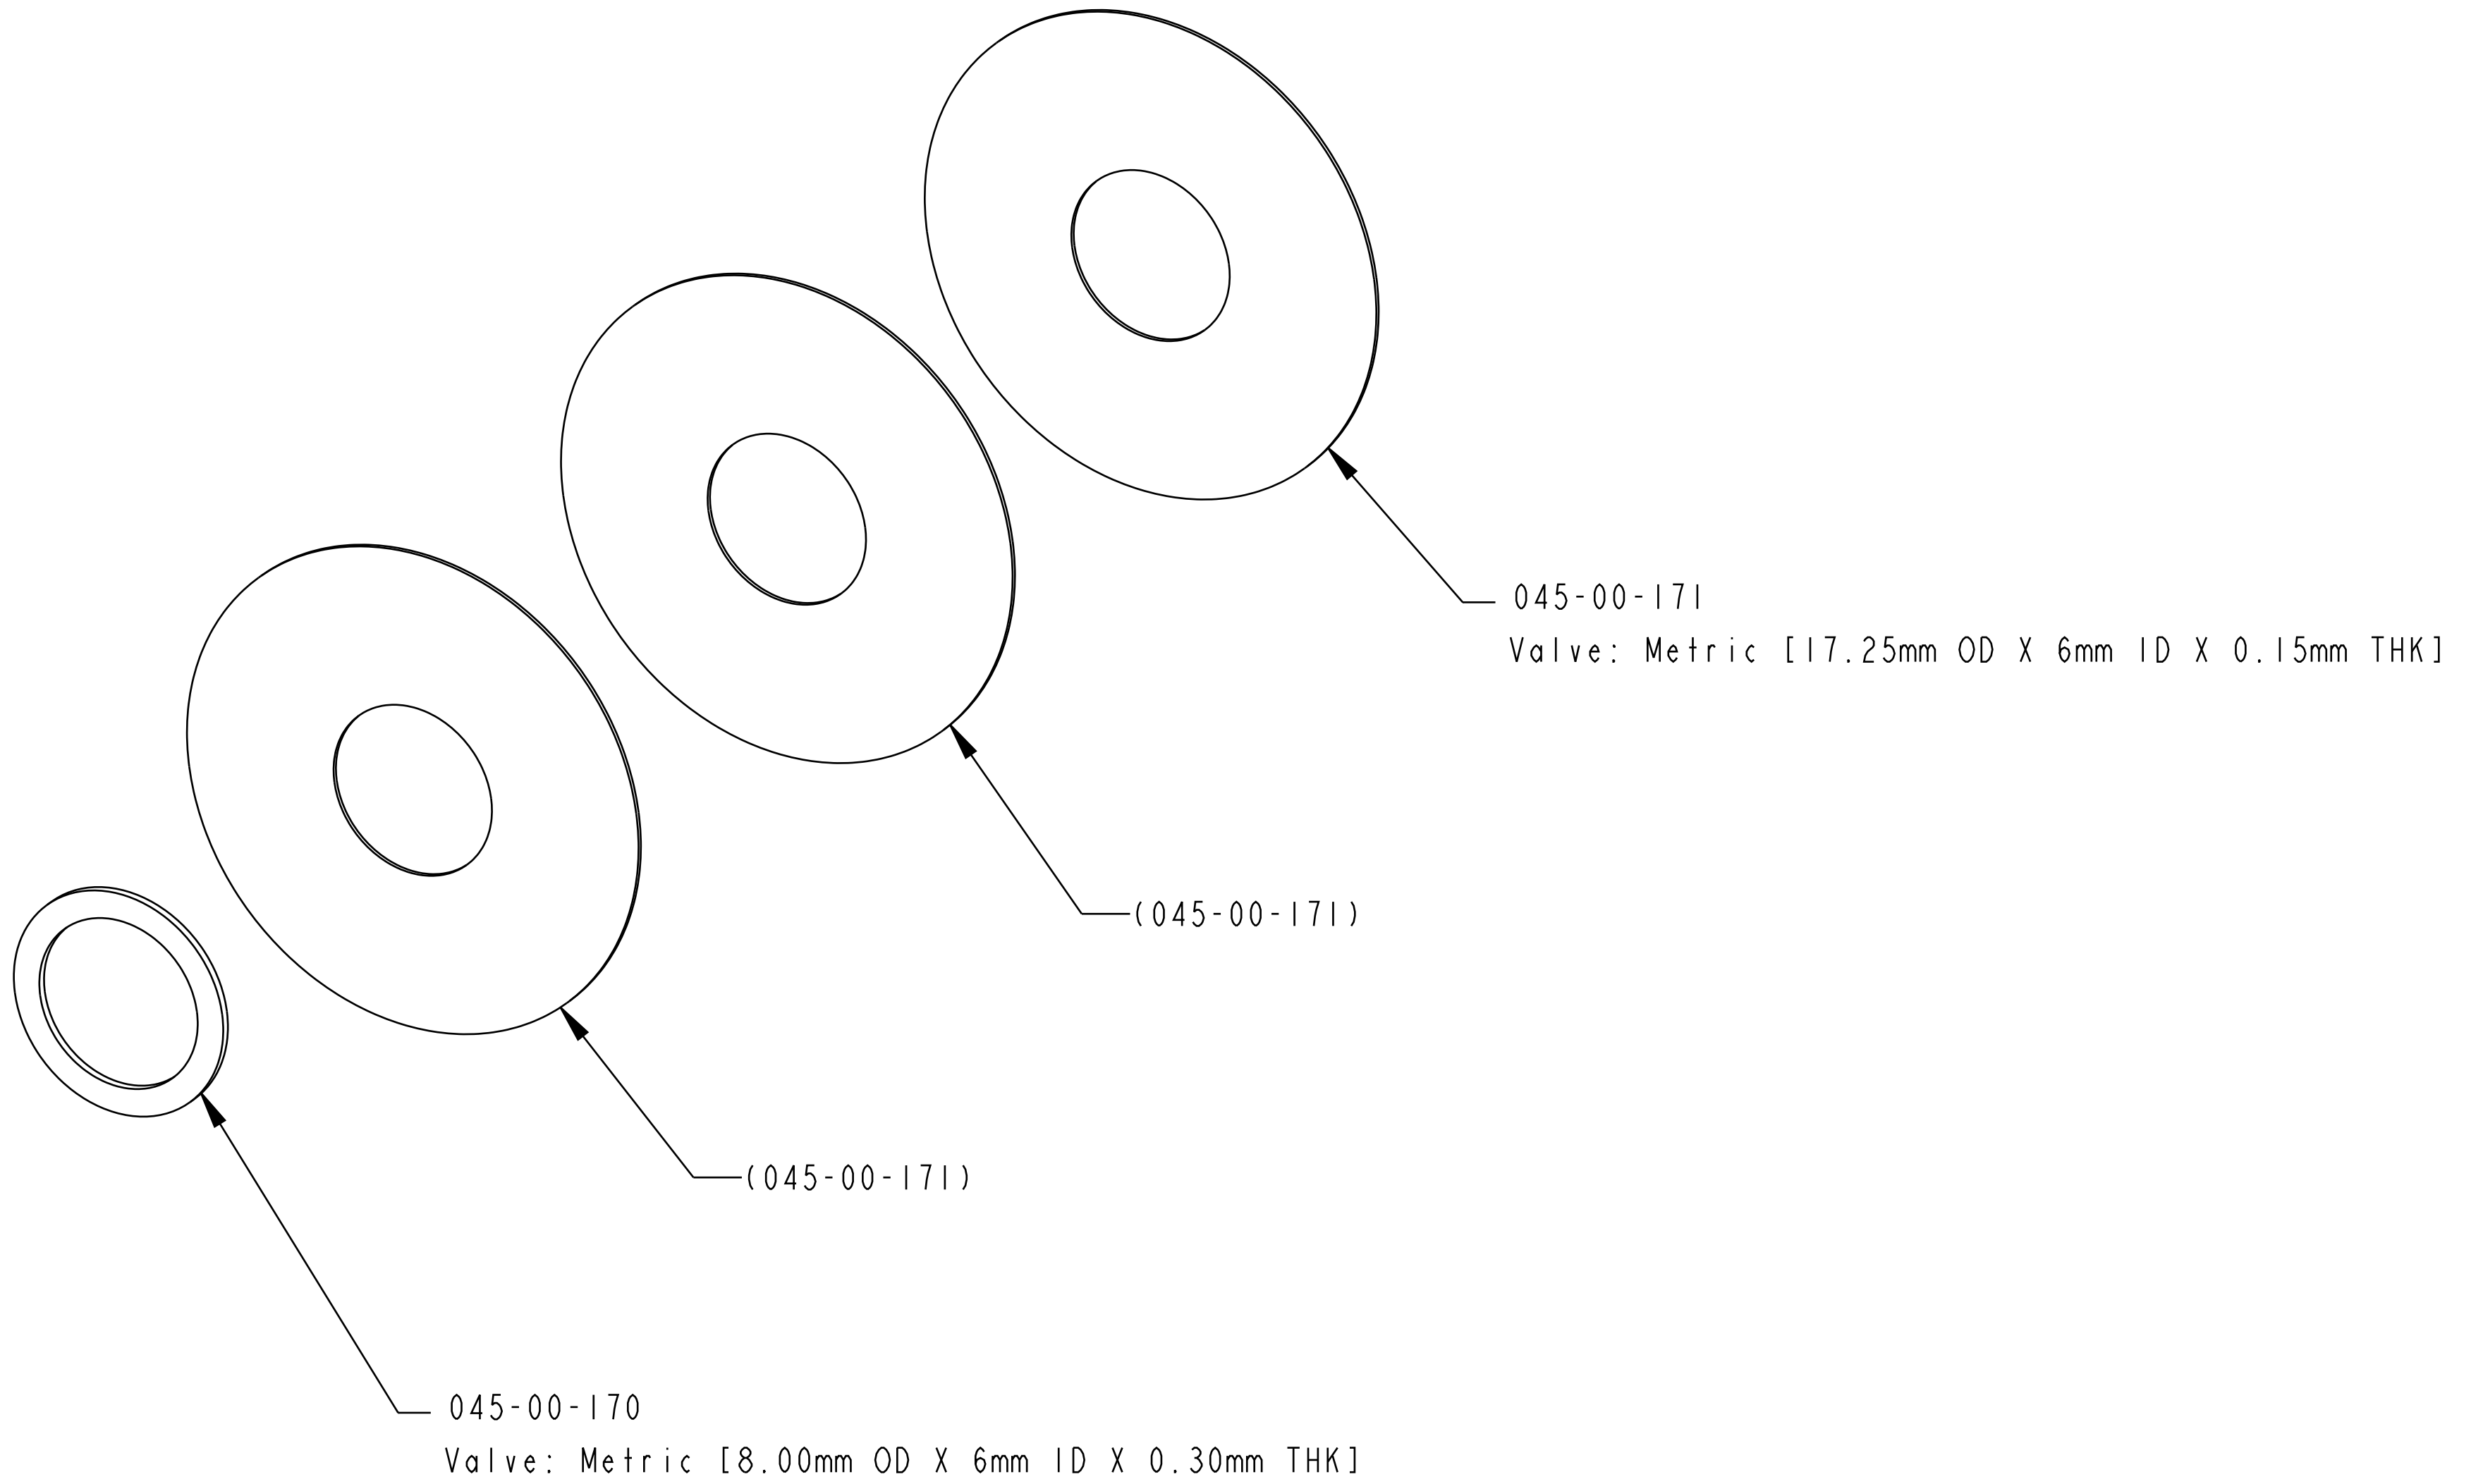

4

3

2

1

<b>FOX</b>		<b>FOX Factory, Inc.</b>	Ph 831-768-1100
		130 Hangar Way, Watsonville, CA 95076 USA	Fax 831-768-9312
TITLE			
2017 Grip Rebound Valving, Long Travel			
SIZE	DWG. NO.		
<b>C</b>	<b>820-03-457-KIT</b>		
PLOT SCALE 4.00:1		SHEET 1 OF 1	