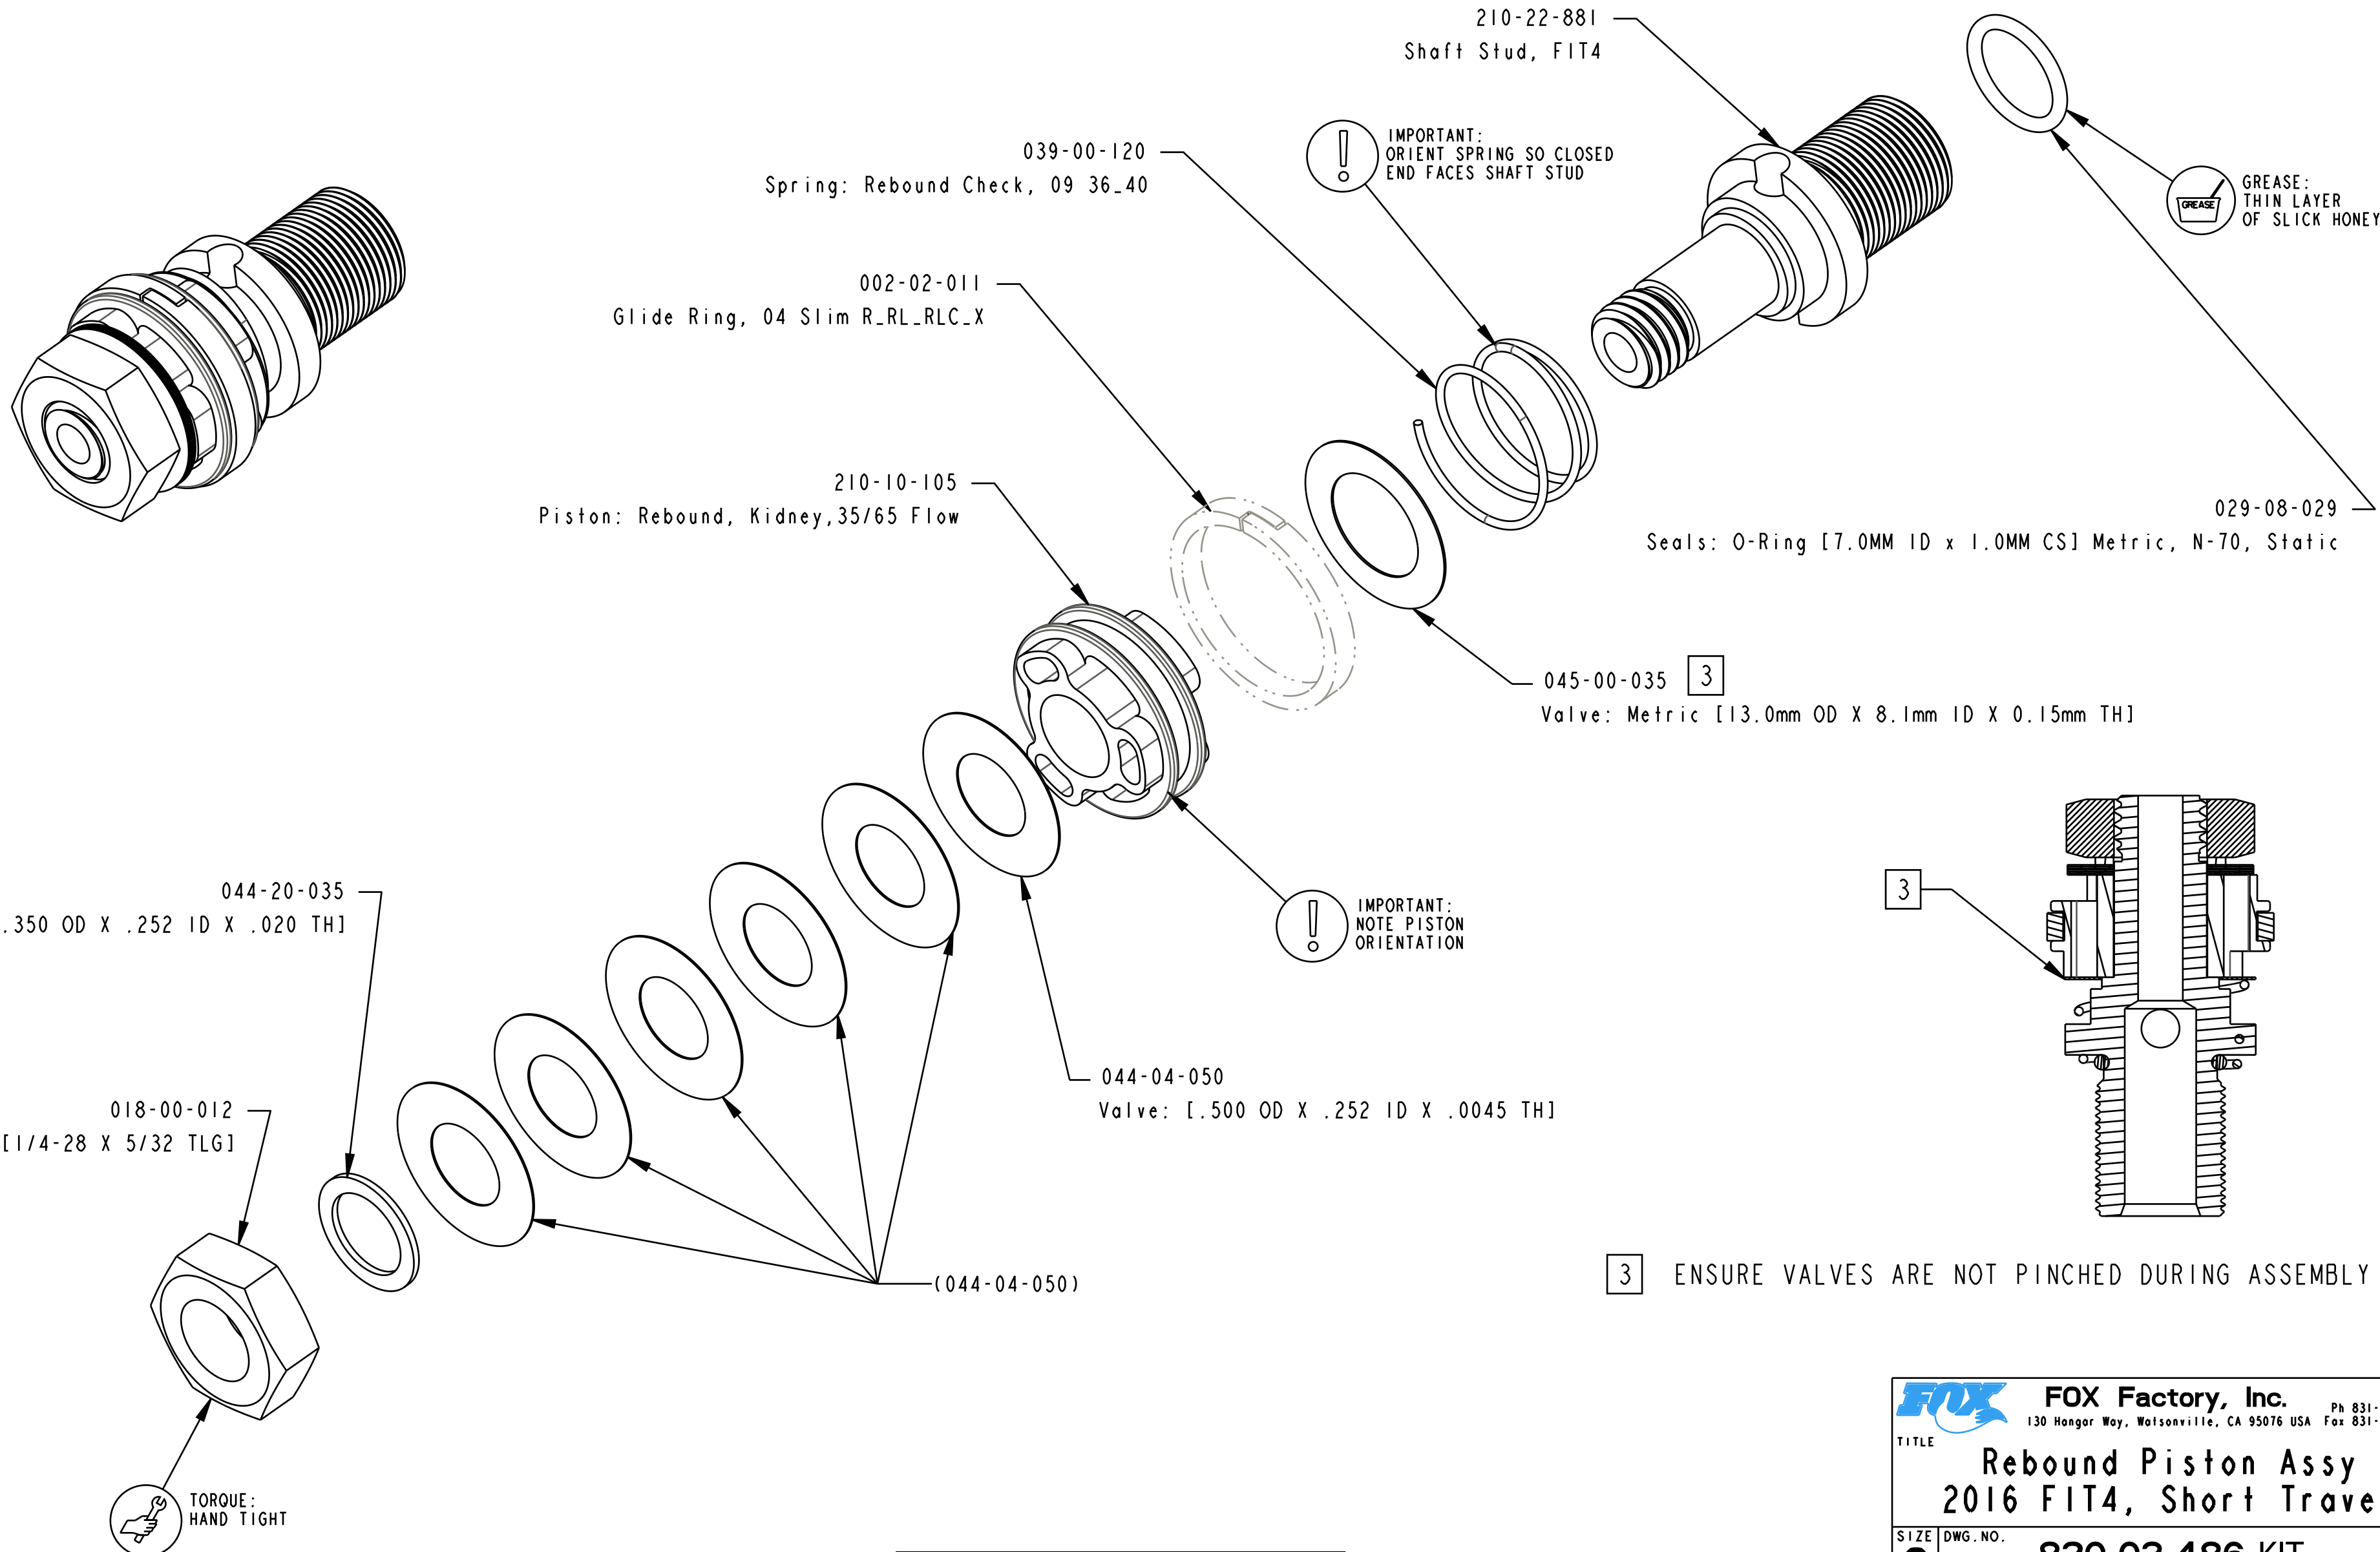

4

3

2

1

- PROPRIETARY -
THIS DOCUMENT CONTAINS CONFIDENTIAL, PROPRIETARY INFORMATION
THAT IS FOX PROPERTY. DO NOT DISCLOSE TO OR DUPLICATE
FOR OTHERS EXCEPT AS AUTHORIZED BY FOX.

		FOX Factory, Inc. 130 Hangar Way, Watsonville, CA 95076 USA Ph 831-768-1100 Fax 831-768-9312
TITLE Rebound Piston Assy 2016 FIT4, Short Travel		
SIZE C	DWG. NO. 820-03-486-KIT	
PLOT SCALE 3.00:1		SHEET 1 OF 1