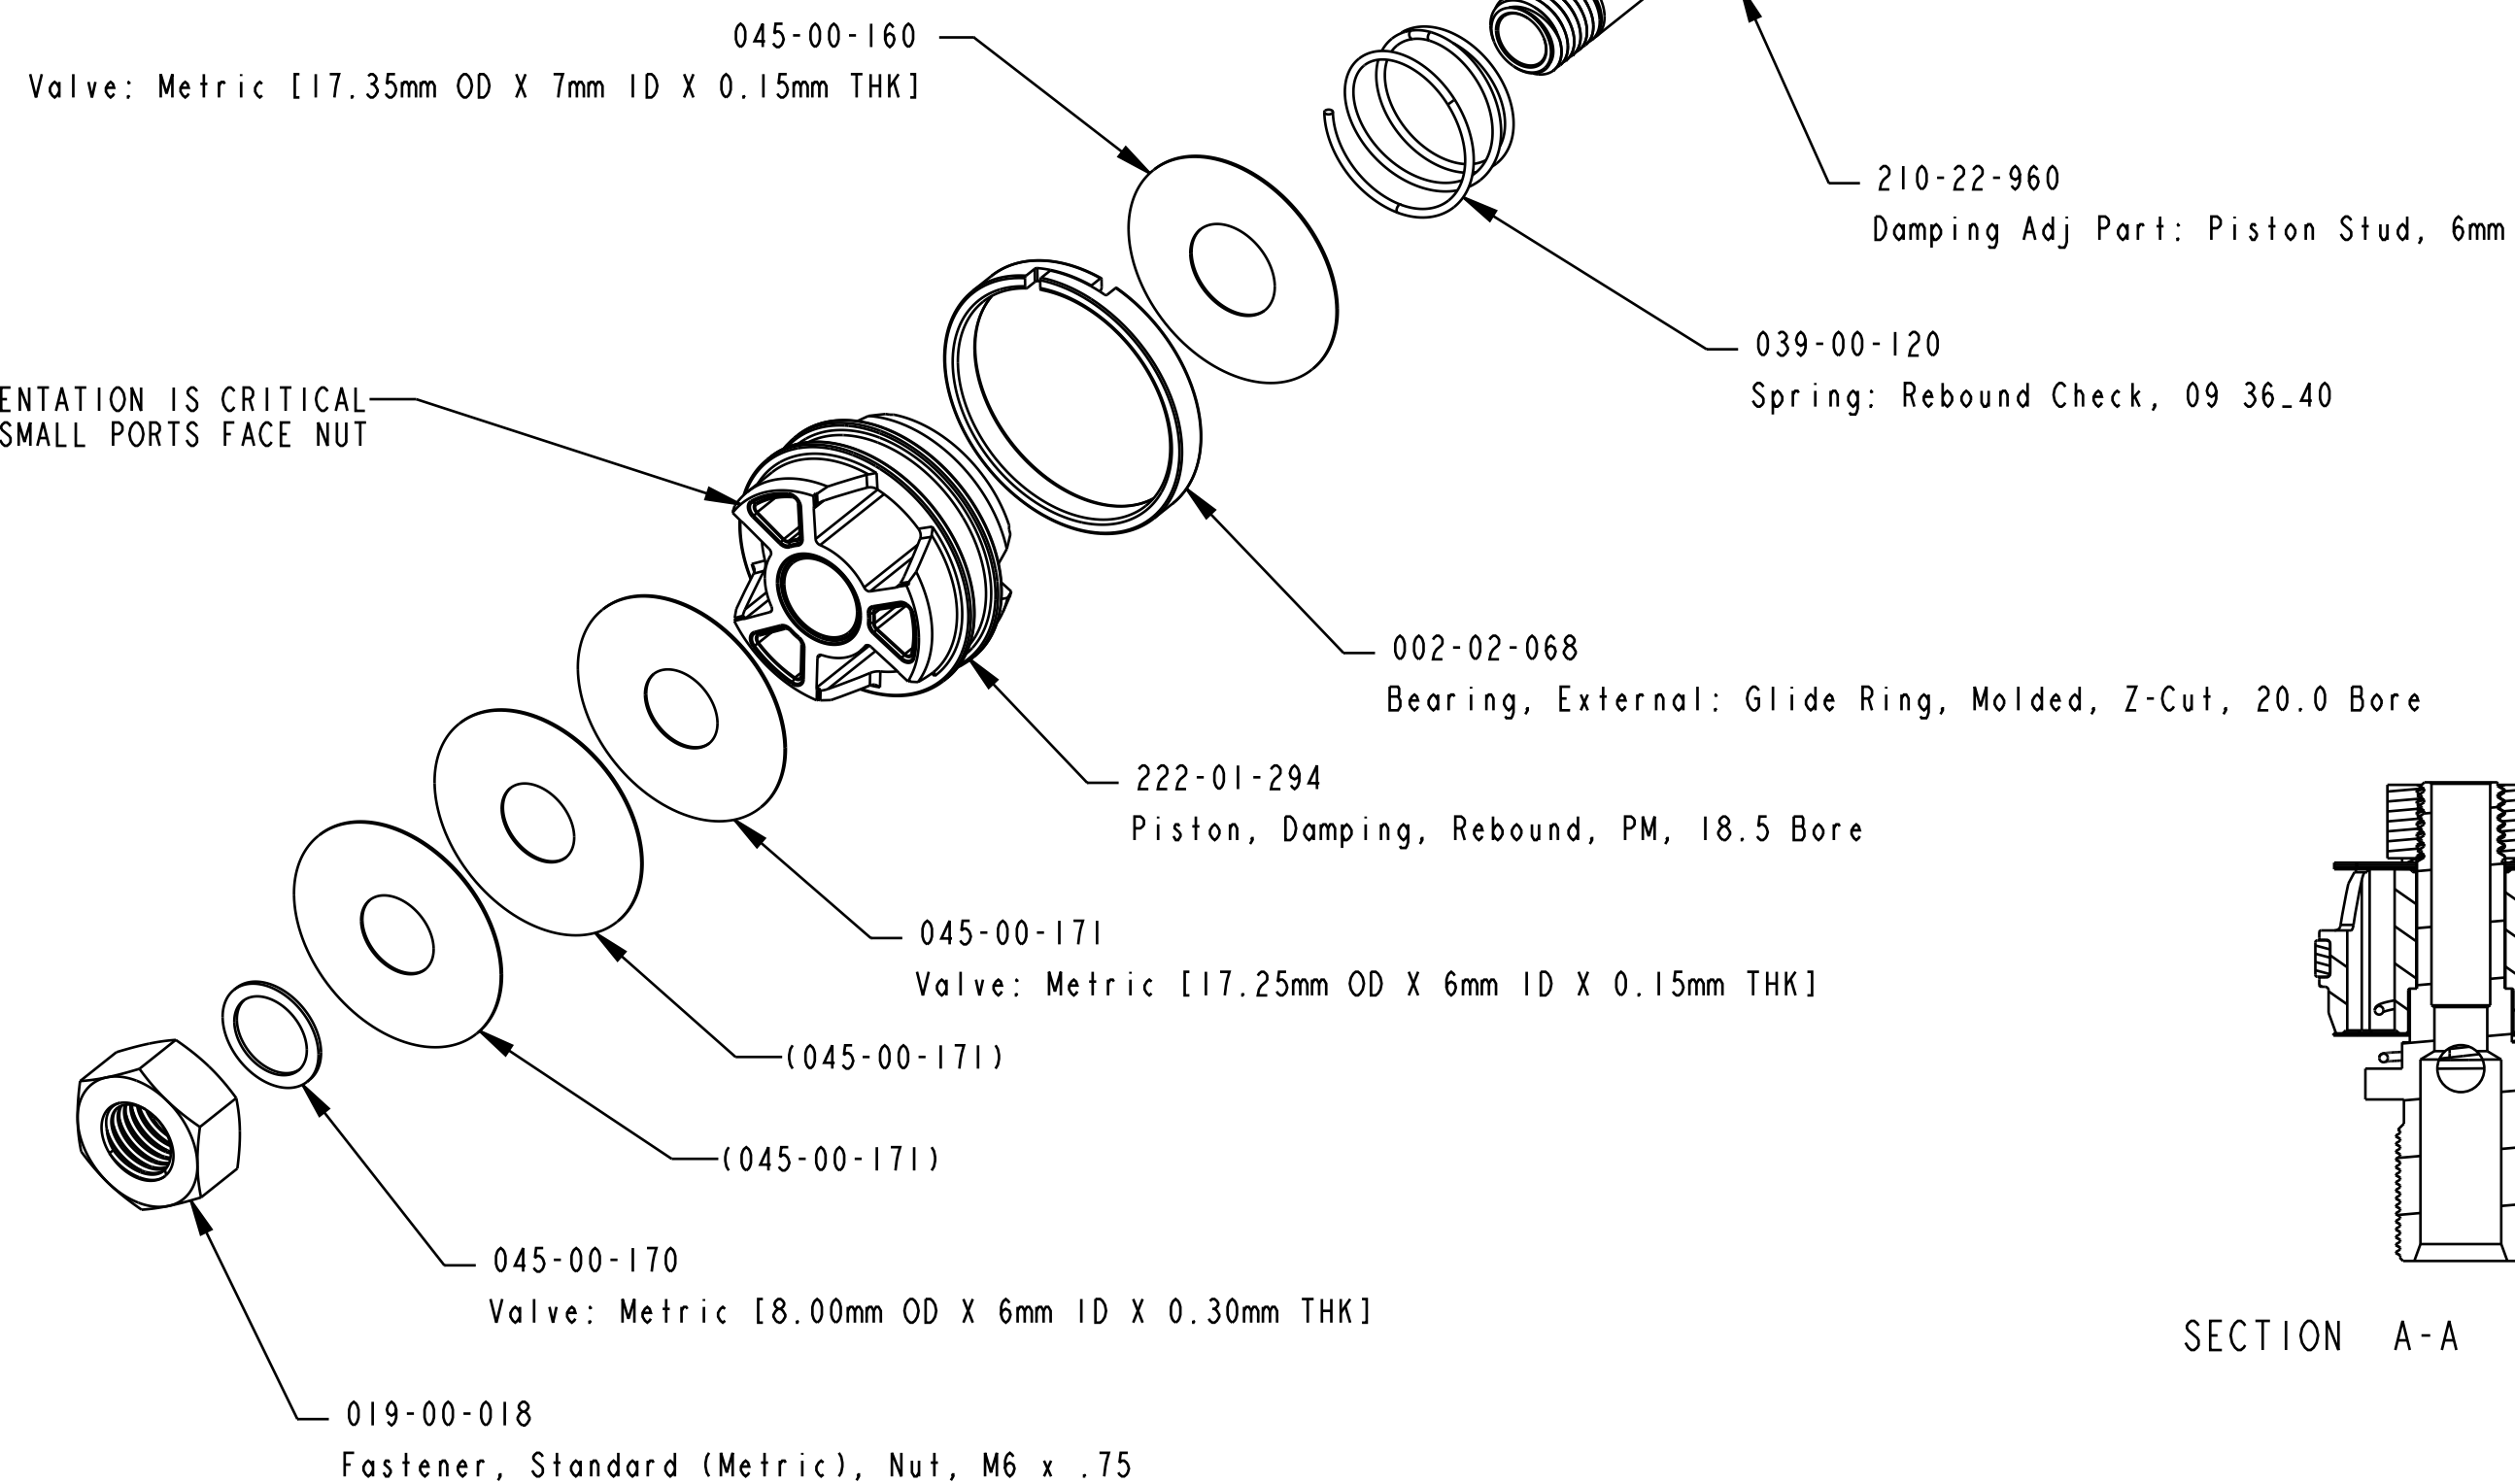

4

3

2

1

D

D

C

C

B

B

A

A

SECTION A-A

- PROPRIETARY -
THIS DOCUMENT CONTAINS CONFIDENTIAL, PROPRIETARY INFORMATION
THAT IS FOX PROPERTY. DO NOT DISCLOSE TO OR DUPLICATE
FOR OTHERS EXCEPT AS AUTHORIZED BY FOX.

FOX		FOX Factory, Inc.	Ph 831-768-1100
		130 Hangar Way, Watsonville, CA 95076 USA	Fax 831-768-9312
TITLE	Rebound Piston Assy, 2017 34 GRIP		
SIZE	DWG. NO.	820-03-330-KIT	
C	PLOT SCALE 2.00:1		SHEET 1 OF 1

4

3

2

1