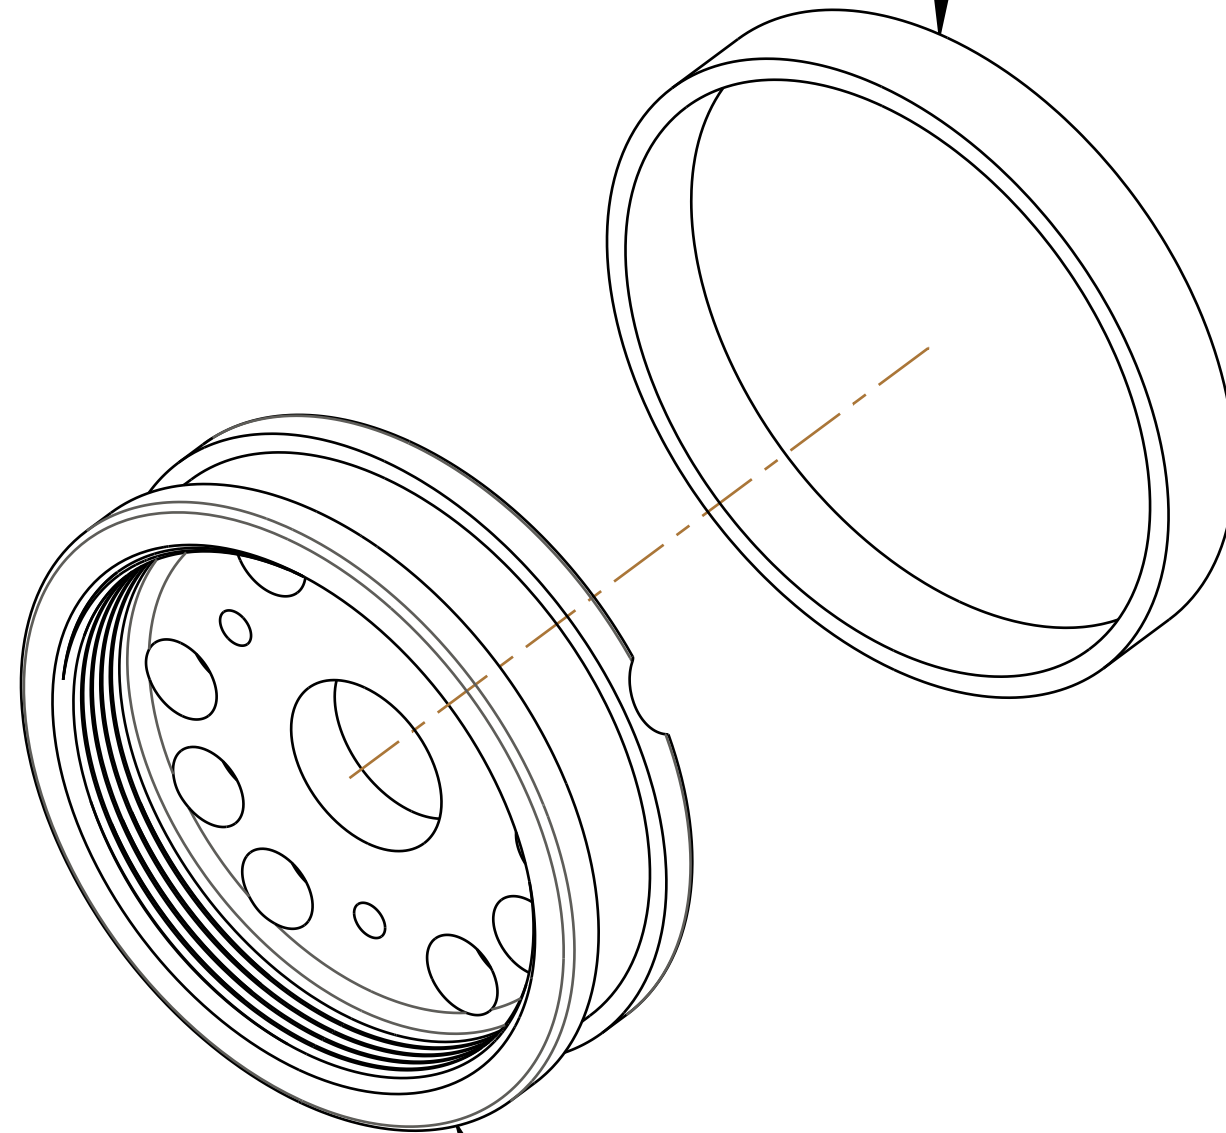

SCALE 2.000

002-02-009
Bearing: Glide Ring, Blue Turcon

Piston: Main Dish WRD, [0.940 Bore, .925 OD X 0.252 ID X 0.260 TLG] Clear Ano II

SECTION A-A

FOX **FOX Factory, Inc.** Ph 831-768-1100
130 Hangar Way, Watsonville, CA 95076 USA Fax 831-768-9312

TITLE
Piston Assembly: 2016 Float DPS,
[Ø 0.940 Bore] w/ Glyde Ring

SIZE DWG. NO. **805-02-031-KIT**

PLOT SCALE 4.00:1

SHEET 1 OF 1

- PROPRIETARY -
THIS DOCUMENT CONTAINS CONFIDENTIAL, PROPRIETARY INFORMATION
THAT IS FOX PROPERTY. DO NOT DISCLOSE TO OR DUPLICATE
FOR OTHERS EXCEPT AS AUTHORIZED BY FOX.