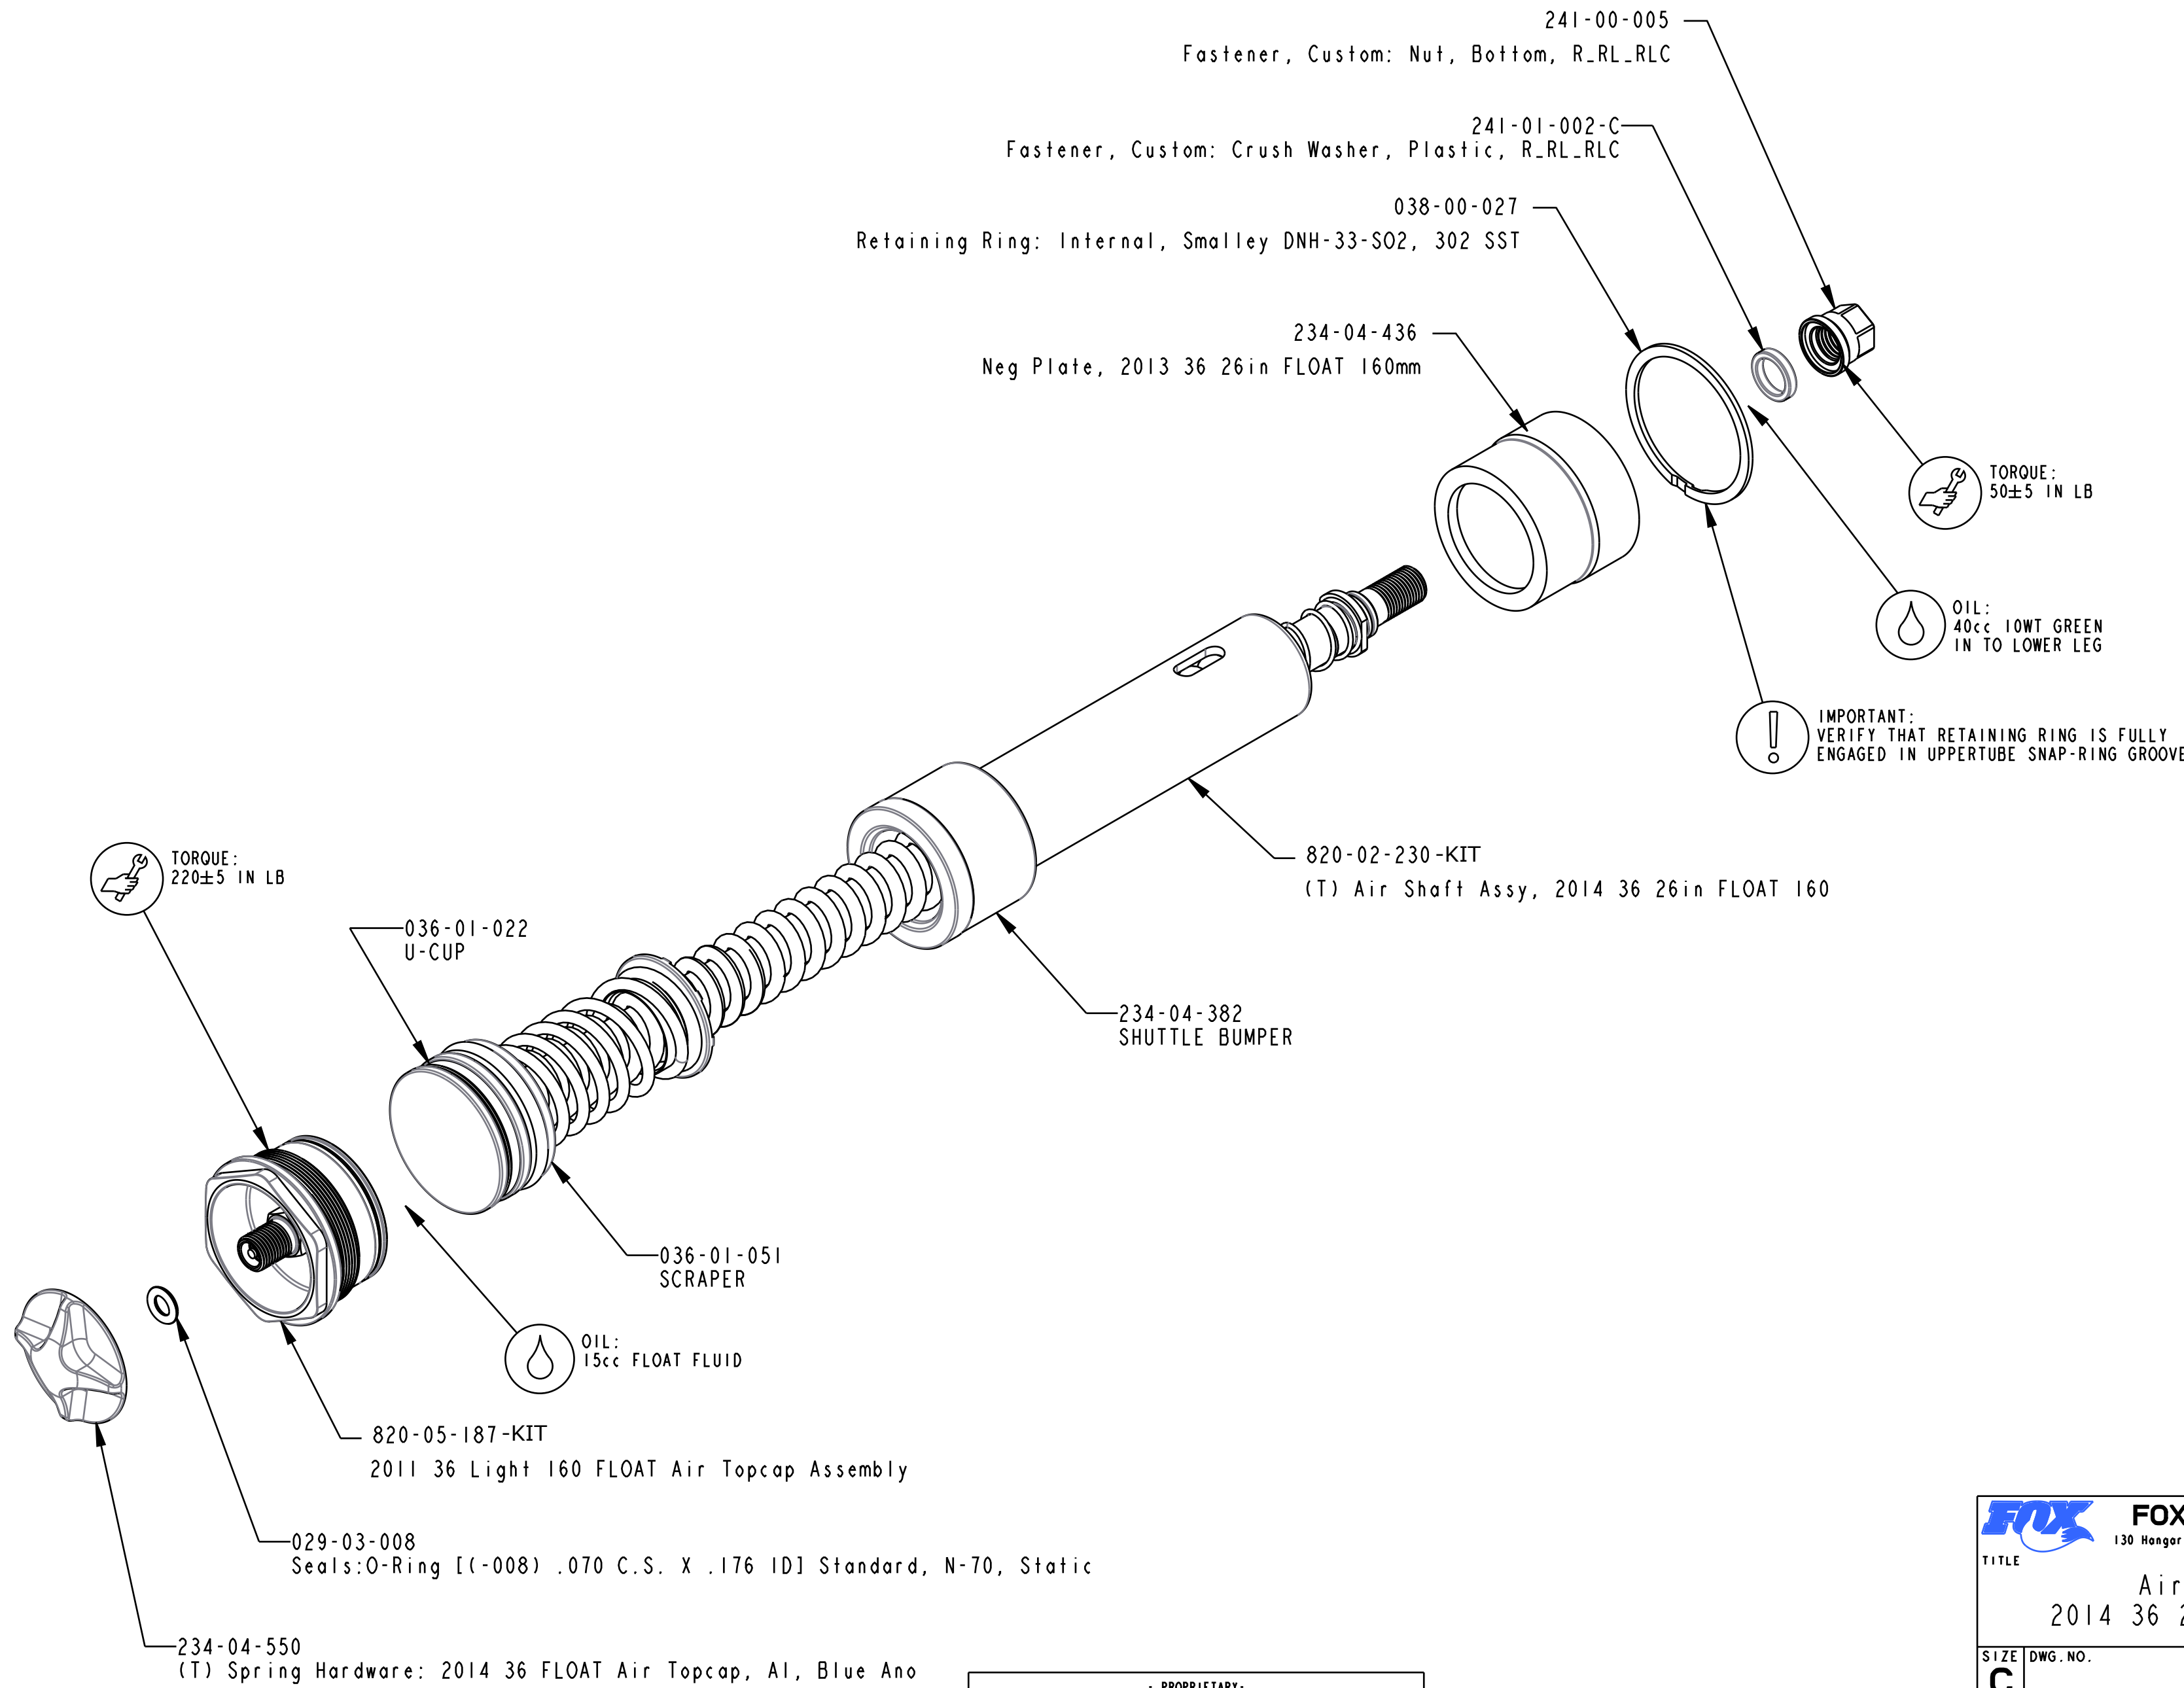

4

3

2

1

D

D

C

C

B

B

A

A

PROPRIETARY
THIS DOCUMENT CONTAINS CONFIDENTIAL, PROPRIETARY INFORMATION
THAT IS FOX PROPERTY. DO NOT DISCLOSE TO OR DUPLICATE
FOR OTHERS EXCEPT AS AUTHORIZED BY FOX.

FOX		FOX Factory, Inc.	Ph 831-768-1100
		130 Hangar Way, Watsonville, CA 95076 USA	Fax 831-768-9312
TITLE			
Air Spring Assy.			
2014 36 26in FLOAT F/P 160			
SIZE	DWG. NO.		
C			
PLOT SCALE	1:1	SHEET 1 OF 1	