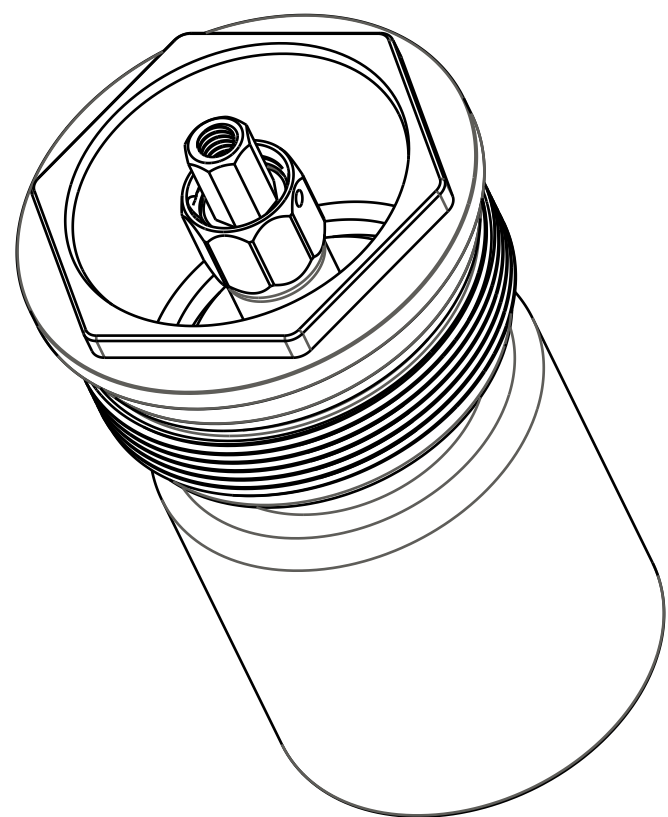

4

3

2

1

820-03-543-KIT
2018 FIT4 Lightweight P-S Top Cap Parts, Remote, U-Cup, Push to Unlock

TOPCAP BODY

029-03-022-A
Seals: O-Ring [(-022) .070 C.S. X 0.989 ID] Standard, N-70, Static

036-01-093
Seals: U-cup, Low Friction, 9mm Shaft

820-03-487-KIT
2016 FIT4 P-S Compression Valving Assy, Short Travel

FOX **FOX Factory, Inc.** Ph 831-768-1100
130 Hangar Way, Watsonville, CA 95076 USA Fax 831-768-9312

TITLE
2018 32 FIT4 SC Topcap Assy, Remote,
U-Cup, P-S, Push to Unlock, 2 Position

SIZE DWG. NO.
C 820-05-497-KIT

PLOT SCALE | .50:1 | SHEET 1 OF 1

- PROPRIETARY -
THIS DOCUMENT CONTAINS CONFIDENTIAL, PROPRIETARY INFORMATION
THAT IS FOX PROPERTY. DO NOT DISCLOSE TO OR DUPLICATE
FOR OTHERS EXCEPT AS AUTHORIZED BY FOX.