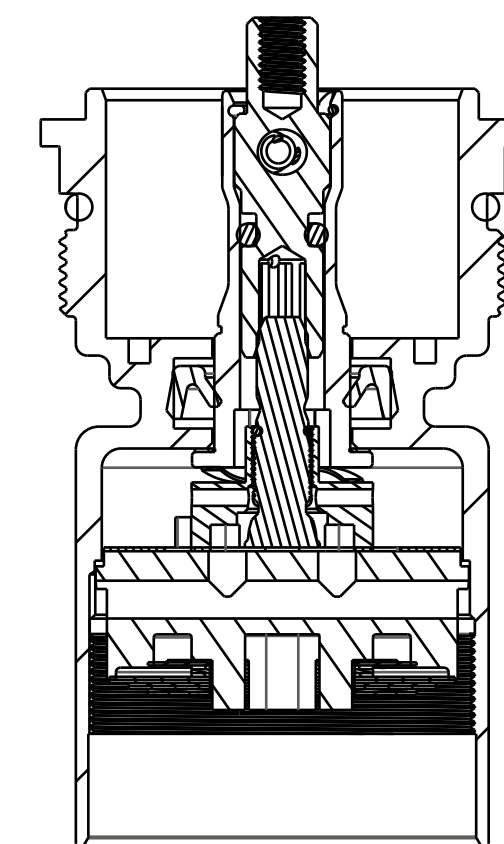

4

3

2

1

820-03-543-KIT
2018 FIT4 Lightweight P-S Top Cap Parts, Remote, U-Cup, Push to Unlock

TOPCAP BODY

029-03-022-A
Seals: O-Ring [(-022) .070 C.S. X 0.989 ID] Standard, N-70, Static

036-01-093
Seals: U-cup, Low Friction, 9mm Shaft

820-03-487-KIT
2016 FIT4 P-S Compression Valving Assy, Short Travel

FOX **FOX Factory, Inc.** Ph 831-768-1100
130 Hangar Way, Watsonville, CA 95076 USA Fax 831-768-9312

TITLE
2018 32 FIT4 SC Topcap Assy, Remote,
U-Cup, P-S, Push to Unlock, 2 Position

SIZE DWG. NO.
C 820-05-497-KIT

PLOT SCALE | .50:1 | SHEET 1 OF 1

- PROPRIETARY -
THIS DOCUMENT CONTAINS CONFIDENTIAL, PROPRIETARY INFORMATION
THAT IS FOX PROPERTY. DO NOT DISCLOSE TO OR DUPLICATE
FOR OTHERS EXCEPT AS AUTHORIZED BY FOX.