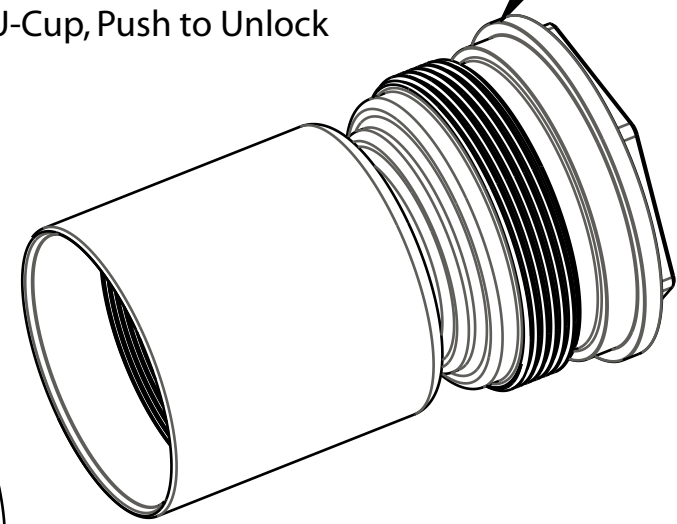

4

3

2

1

820-03-543-KIT
2018 FIT4 Lightweight P-S Top Cap Parts, Remote, U-Cup, Push to Unlock

TOPCAP BODY

029-03-022-A
Seals: O-Ring [(-022) .070 C.S. X 0.989 ID] Standard, N-70, Static

036-01-093
Seals: U-cup, Low Friction, 9mm Shaft

820-03-487-KIT
2016 FIT4 P-S Compression Valving Assy, Short Travel

FOX **FOX Factory, Inc.** Ph 831-768-1100
130 Hangar Way, Watsonville, CA 95076 USA Fax 831-768-9312

TITLE
2018 32 FIT4 SC Topcap Assy, Remote,
U-Cup, P-S, Push to Unlock, 2 Position