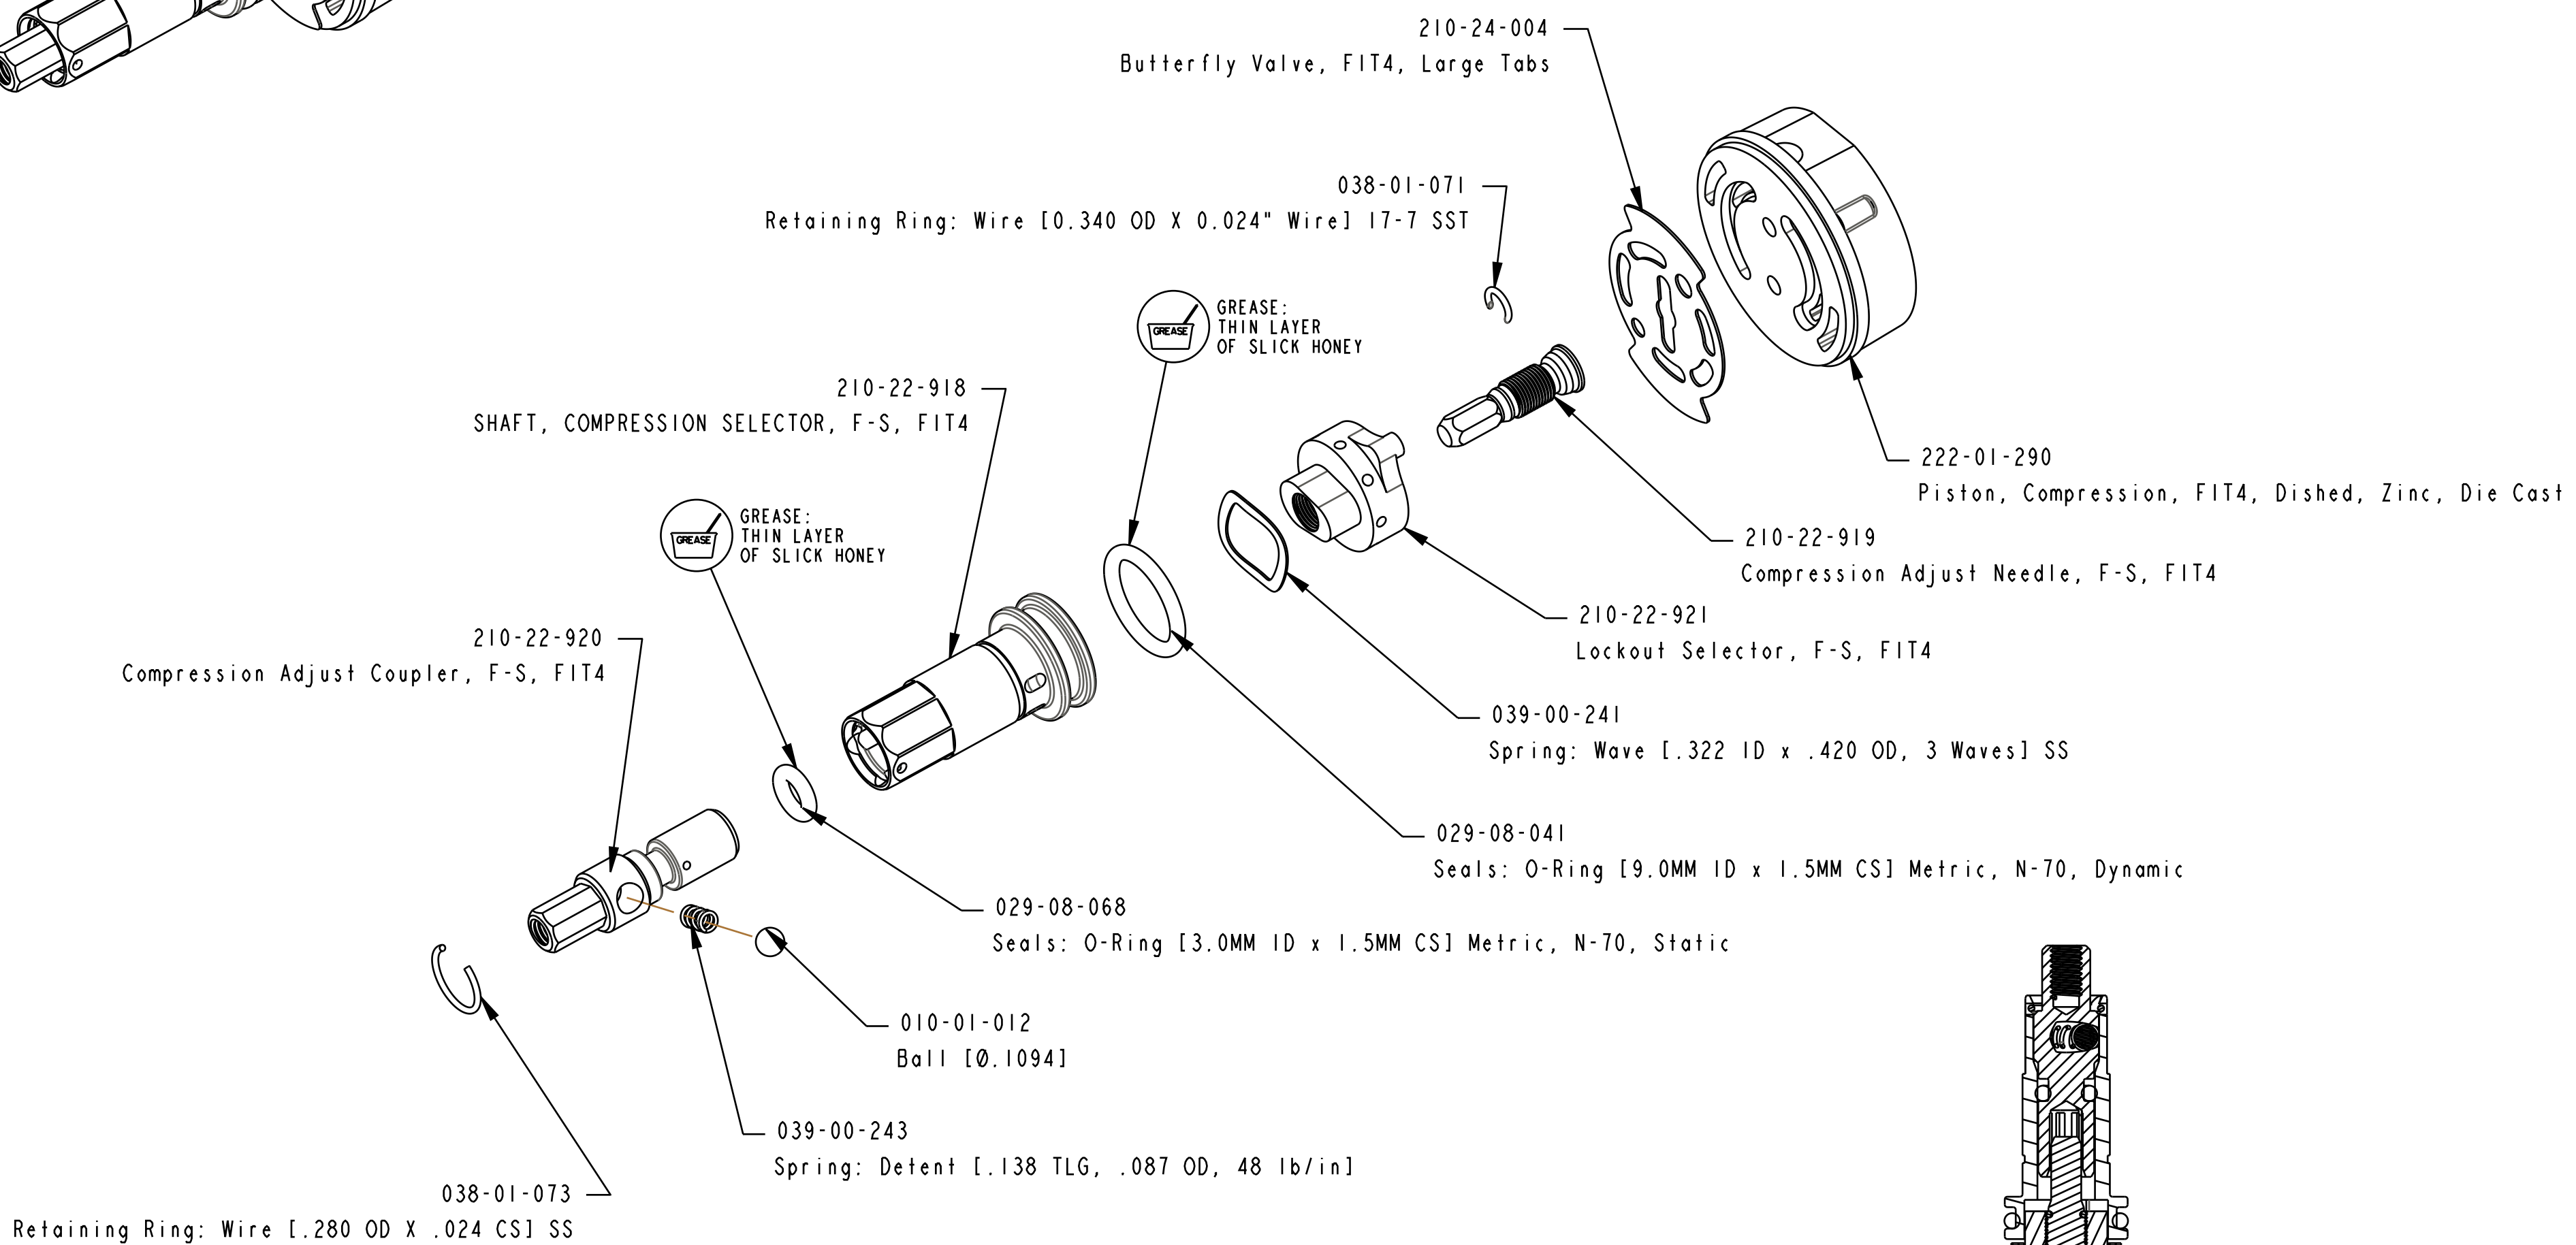

4

3

2

1

- PROPRIETARY -
THIS DOCUMENT CONTAINS CONFIDENTIAL, PROPRIETARY INFORMATION
THAT IS FOX PROPERTY. DO NOT DISCLOSE TO OR DUPLICATE
FOR OTHERS EXCEPT AS AUTHORIZED BY FOX.

		FOX Factory, Inc.		Ph 831-768-1100
130 Hangar Way, Watsonville, CA 95076 USA				Fax 831-768-9312
TITLE	2016 FIT4 F-S TOP CAP PARTS			
SIZE	DWG. NO.	820-03-462-KIT		
C	PLOT SCALE 2.00:1	SHEET 1 OF 1		