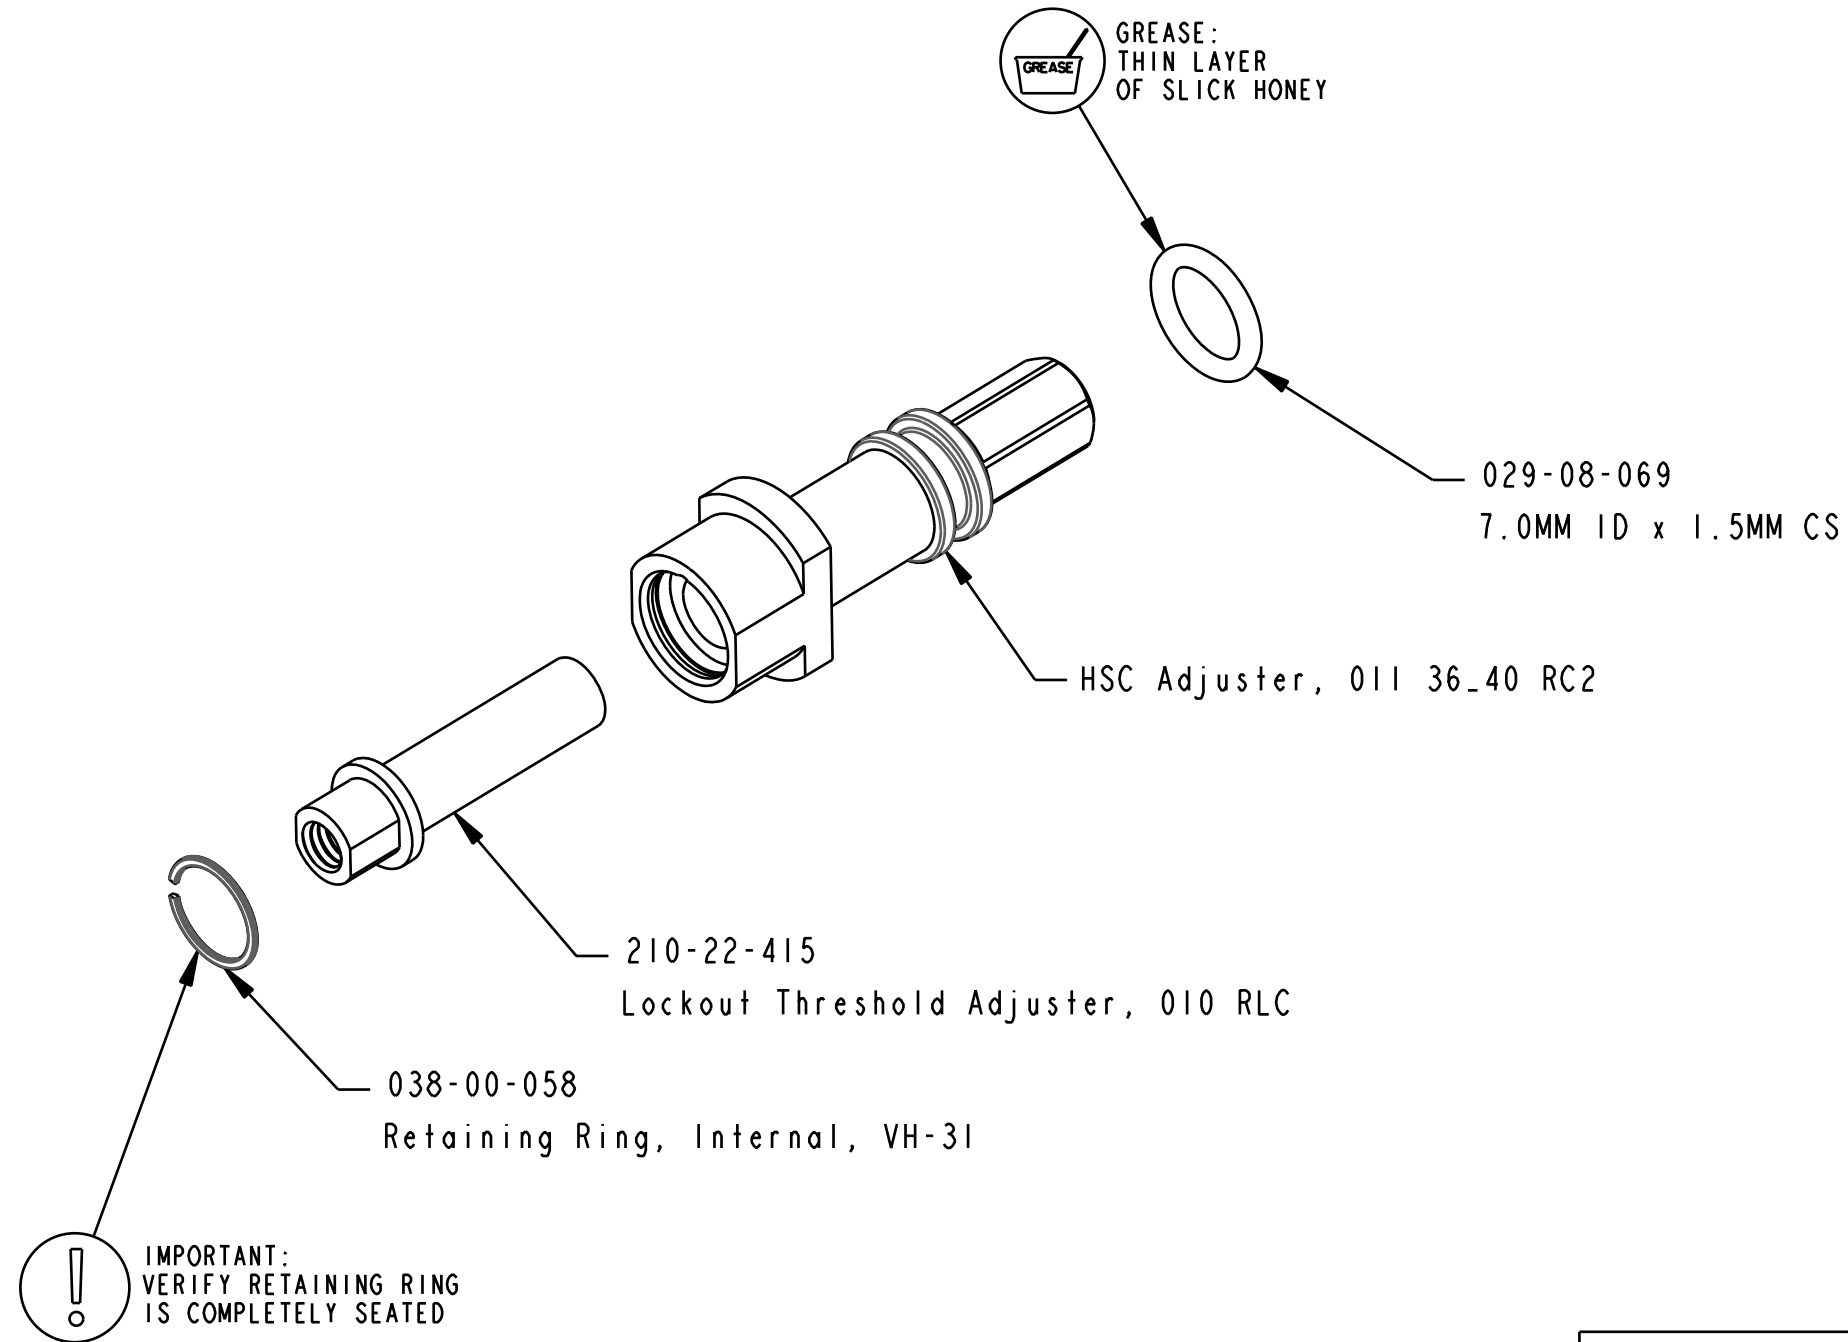

- PROPRIETARY -
THIS DOCUMENT CONTAINS CONFIDENTIAL, PROPRIETARY INFORMATION
THAT IS FOX PROPERTY. DO NOT DISCLOSE TO OR DUPLICATE
FOR OTHERS EXCEPT AS AUTHORIZED BY FOX.

FOX Factory, Inc.

130 Hangar Way, Watsonville, CA 95076 USA, Ph 831-768-1100, Fax 831-768-9312

2011 RC2
ADJUSTER ASSY

SIZE
B

PART NO. **820-03-187-KIT**

PLOT SCALE 2.00:1

SHEET 1 OF 1