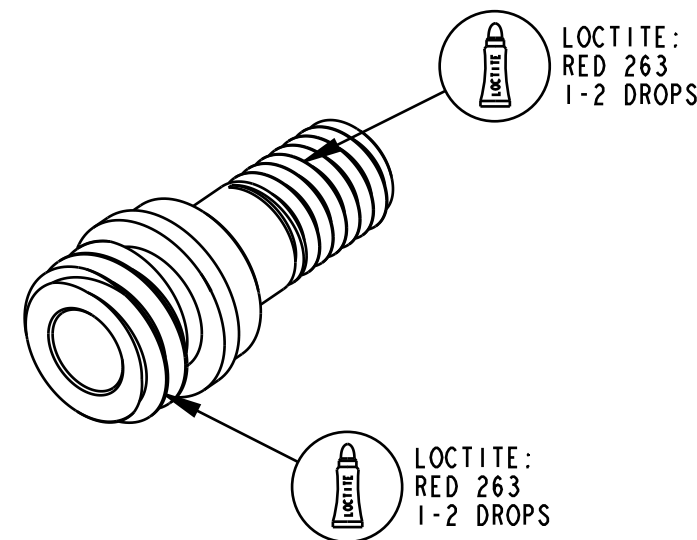

4

3

2

1

DETAIL Y  
SCALE 4.000

SECTION A-A  
SEE DETAIL Z

DETAIL Z  
SCALE 10.000

PROPRIETARY - THIS DOCUMENT CONTAINS CONFIDENTIAL, PROPRIETARY INFORMATION THAT IS FOX PROPERTY. DO NOT DISCLOSE TO OR DUPLICATE FOR OTHERS EXCEPT AS AUTHORIZED BY FOX.

**FOX** FOX Factory, Inc. Ph 831-768-1100  
130 Hangar Way, Watsonville, CA 95076 USA Fax 831-768-9312

TITLE  
**2018 36, All, Grip Remote, Topcap Assy**

SIZE DWG. NO. **820-05-444-KIT**

PLOT SCALE 0.80:1 SHEET 1 OF 1