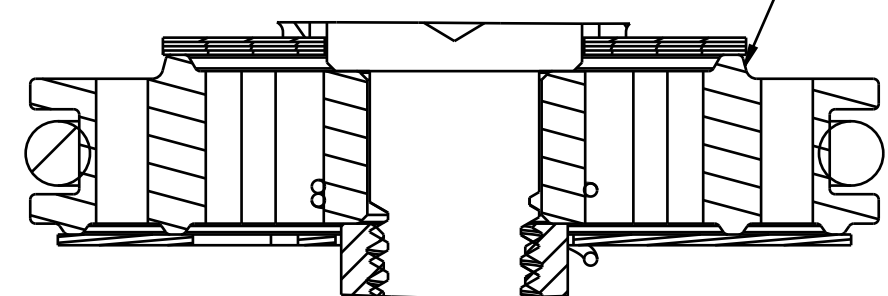

4

3

2

1

DETAIL Y  
SCALE 4.000

SECTION A-A  
SEE DETAIL Z

DETAIL Z  
SCALE 10.000

PROPRIETARY - THIS DOCUMENT CONTAINS CONFIDENTIAL, PROPRIETARY INFORMATION THAT IS FOX PROPERTY. DO NOT DISCLOSE TO OR DUPLICATE FOR OTHERS EXCEPT AS AUTHORIZED BY FOX.

**FOX** FOX Factory, Inc. Ph 831-768-1100  
130 Hangar Way, Watsonville, CA 95076 USA Fax 831-768-9312

TITLE  
**2018 36, All, Grip Remote, Topcap Assy**

SIZE DWG. NO. **820-05-444-KIT**

PLOT SCALE 0.80:1 SHEET 1 OF 1