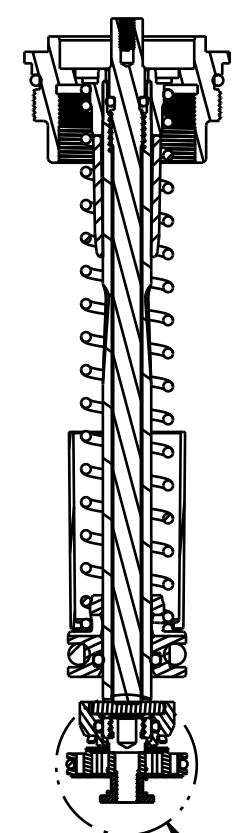

4

3

2

1

DETAIL Y  
SCALE 4.000

SECTION A-A  
SEE DETAIL Z

DETAIL Z  
SCALE 10.000

PROPRIETARY - THIS DOCUMENT CONTAINS CONFIDENTIAL, PROPRIETARY INFORMATION THAT IS FOX PROPERTY. DO NOT DISCLOSE TO OR DUPLICATE FOR OTHERS EXCEPT AS AUTHORIZED BY FOX.

**FOX** FOX Factory, Inc. Ph 831-768-1100  
130 Hangar Way, Watsonville, CA 95076 USA Fax 831-768-9312

TITLE  
**2018 36, All, Grip Remote, Topcap Assy**

SIZE DWG. NO. **820-05-444-KIT**

PLOT SCALE 0.80:1 SHEET 1 OF 1