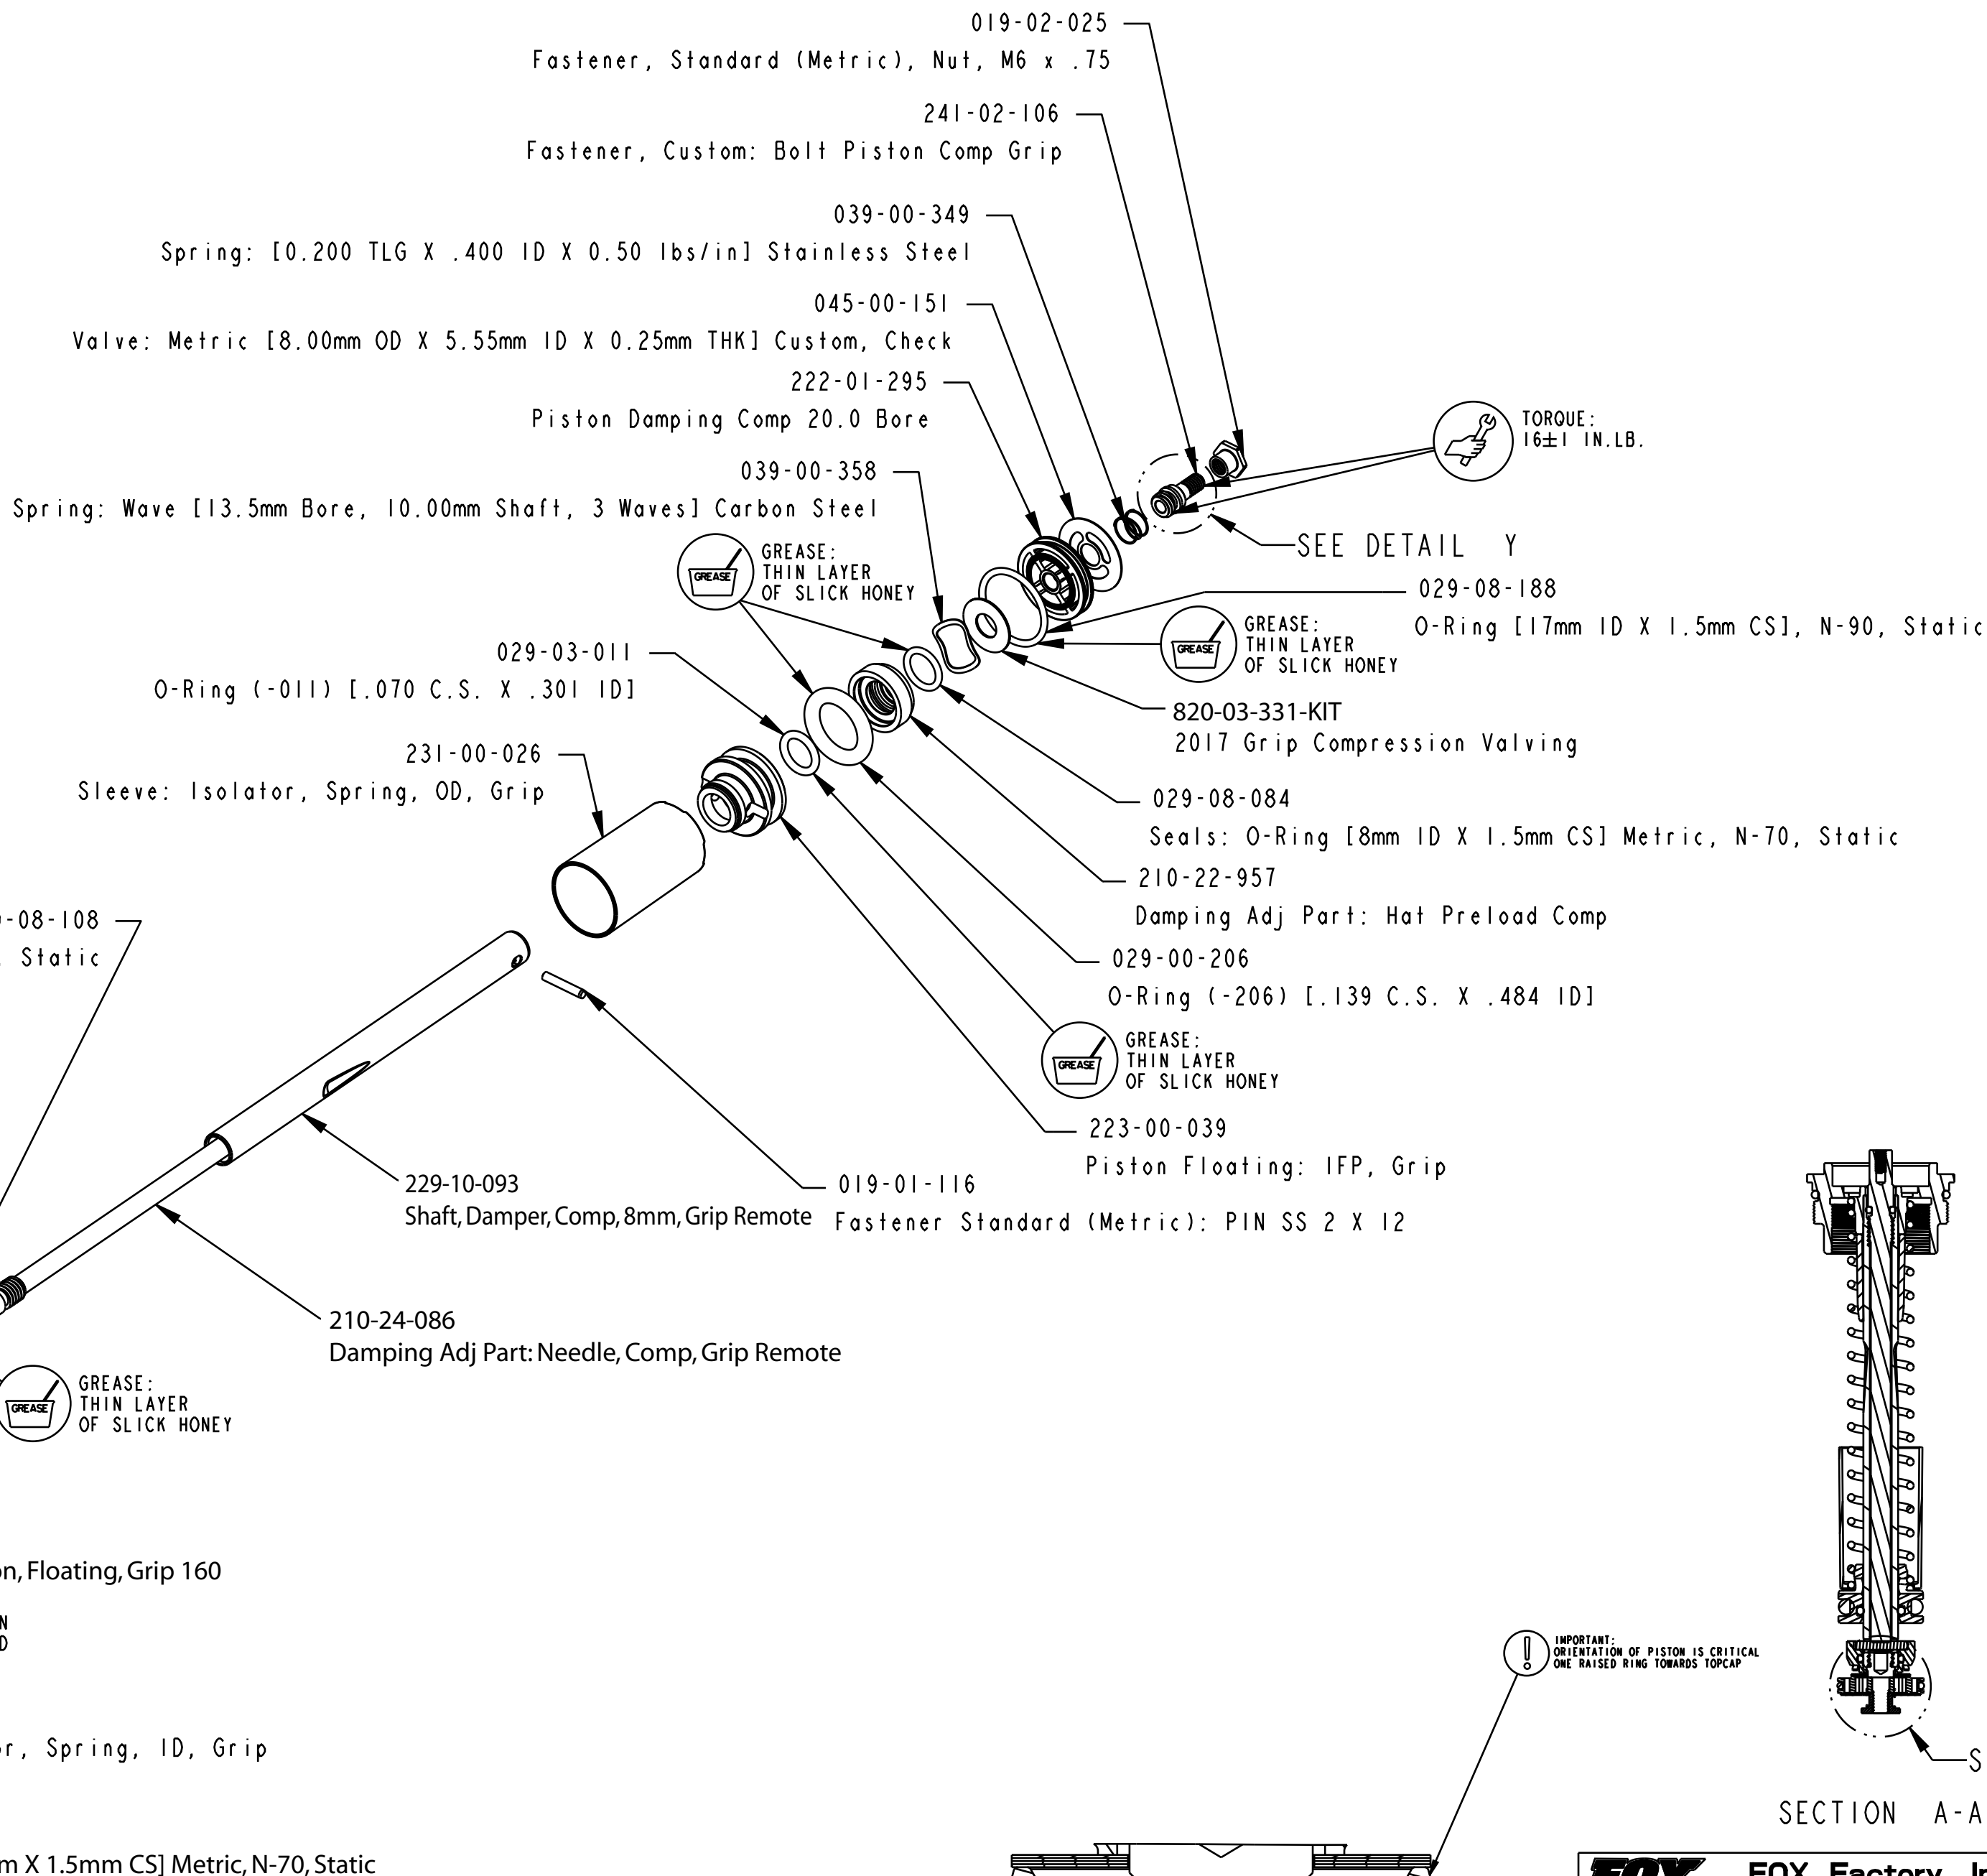

4

3

2

1

DETAIL Y  
SCALE 4.000

SECTION A-A  
SEE DETAIL Z

DETAIL Z  
SCALE 10.000

PROPRIETARY - THIS DOCUMENT CONTAINS CONFIDENTIAL, PROPRIETARY INFORMATION THAT IS FOX PROPERTY. DO NOT DISCLOSE TO OR DUPLICATE FOR OTHERS EXCEPT AS AUTHORIZED BY FOX.

**FOX** FOX Factory, Inc. Ph 831-768-1100  
130 Hangar Way, Watsonville, CA 95076 USA Fax 831-768-9312

TITLE  
**2018 36, All, Grip Remote, Topcap Assy**

SIZE DWG. NO. **820-05-444-KIT**

PLOT SCALE 0.80:1 SHEET 1 OF 1