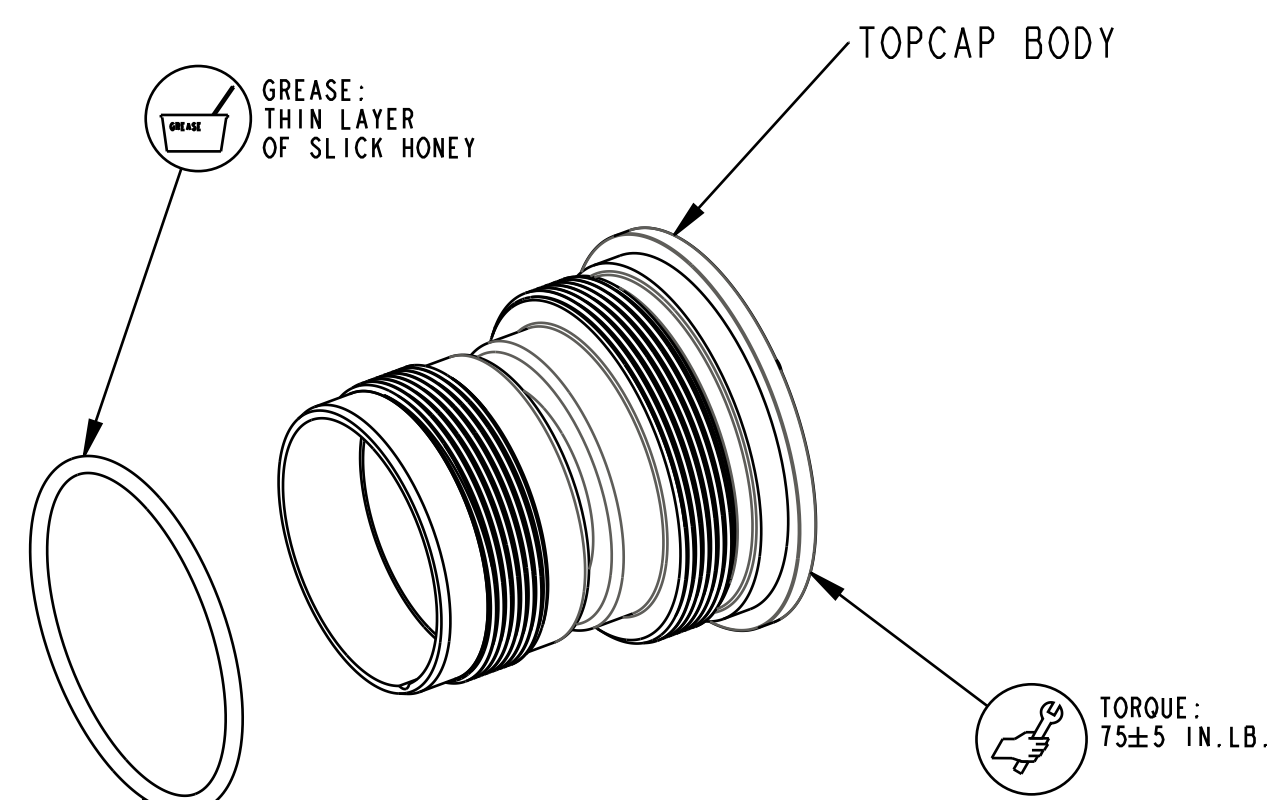

4

3

2

1

PROPRIETARY - THIS DOCUMENT CONTAINS CONFIDENTIAL, PROPRIETARY INFORMATION THAT IS FOX PROPERTY. DO NOT DISCLOSE TO OR DUPLICATE FOR OTHERS EXCEPT AS AUTHORIZED BY FOX.

FOX FOX Factory, Inc. Ph 831-768-1100
130 Hangar Way, Watsonville, CA 95076 USA Fax 831-768-9312

TITLE
2018 36mm FIT4 Topcap Assy, E18

SIZE DWG. NO. **820-05-499-KIT**

PLOT SCALE | .50:1 | SHEET | OF |

4

3

2

1

ProE ASSEM