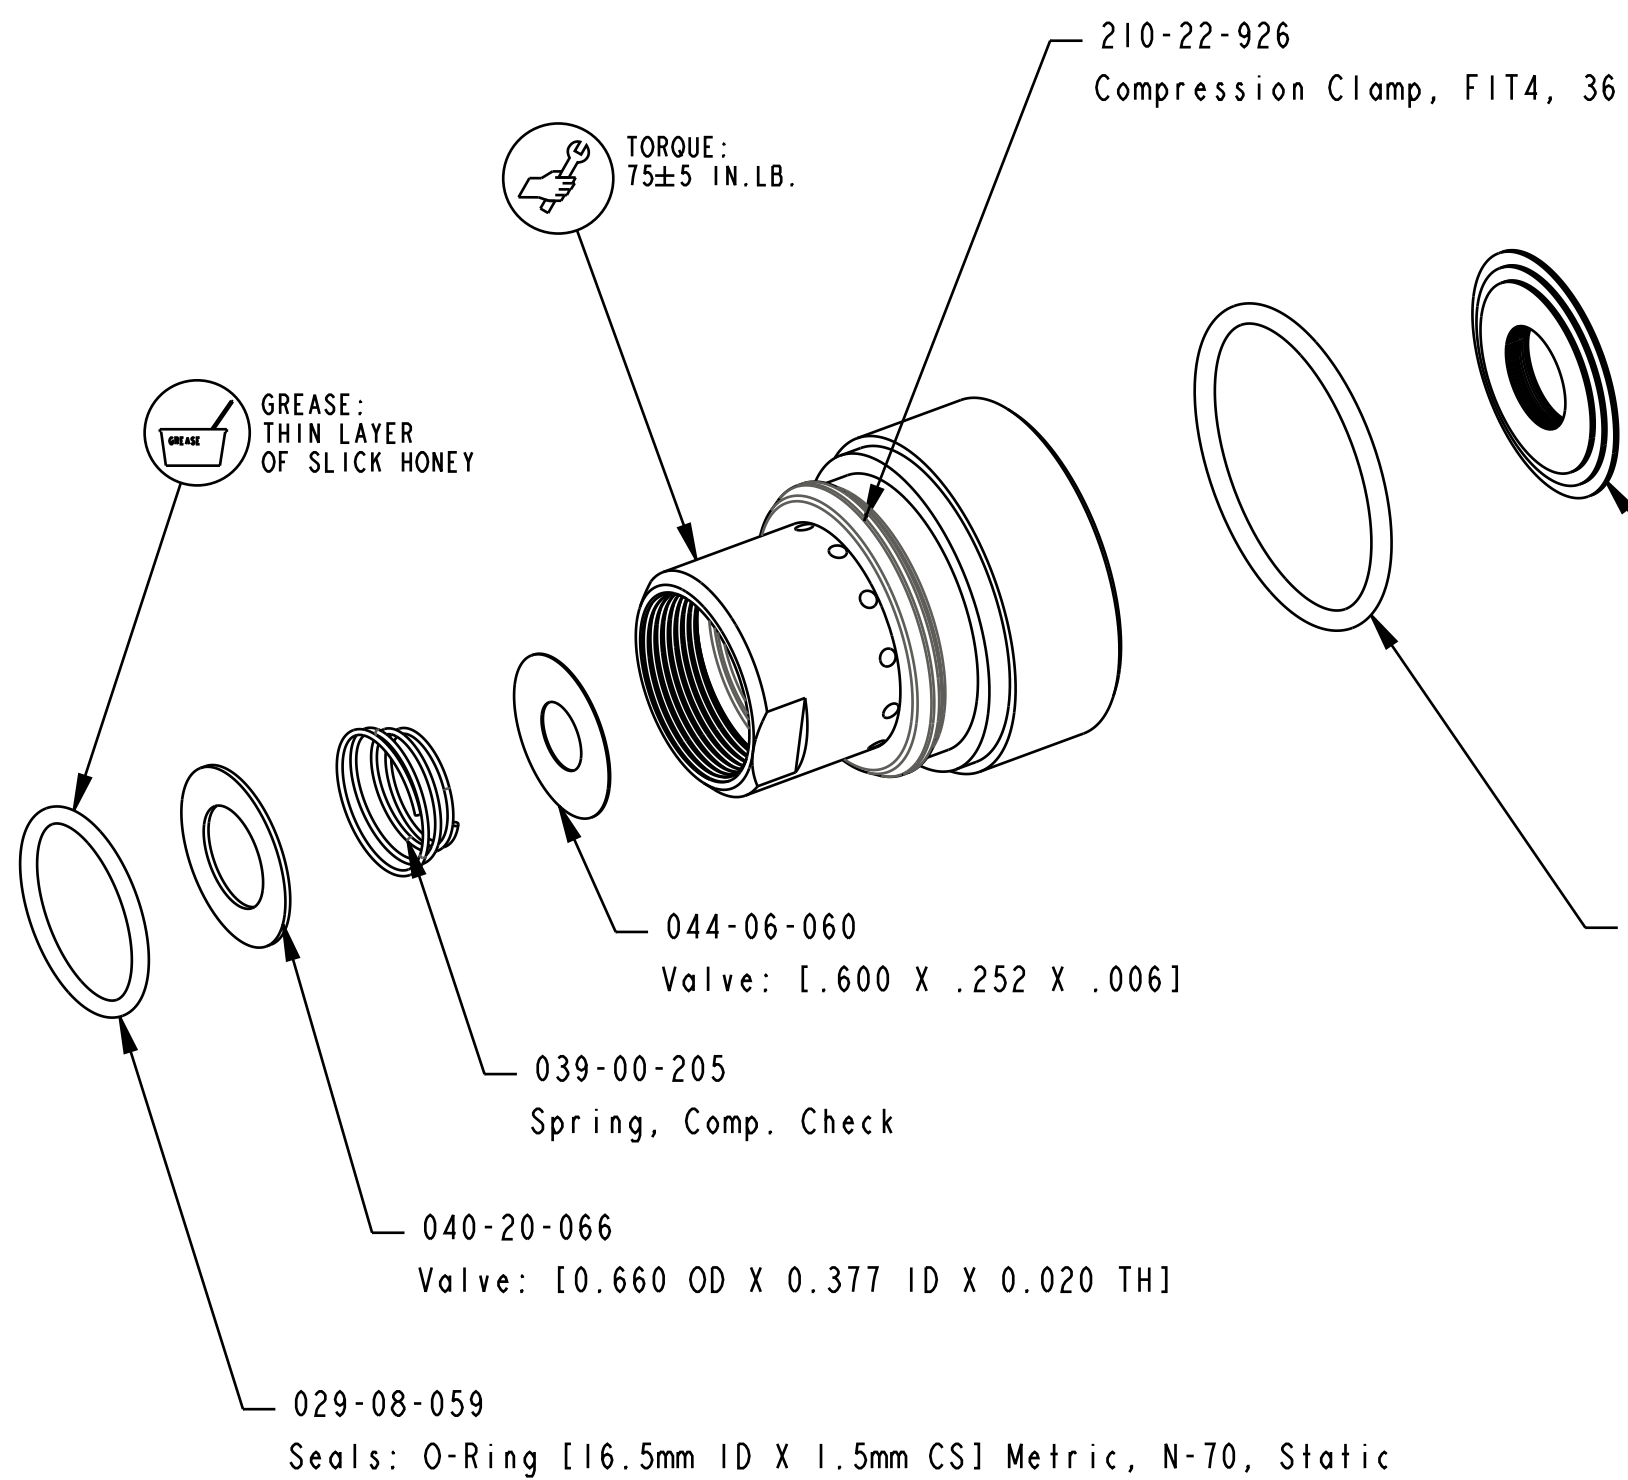

4

3

2

1

PROPRIETARY - THIS DOCUMENT CONTAINS CONFIDENTIAL, PROPRIETARY INFORMATION THAT IS FOX PROPERTY. DO NOT DISCLOSE TO OR DUPLICATE FOR OTHERS EXCEPT AS AUTHORIZED BY FOX.

FOX FOX Factory, Inc. Ph 831-768-1100
130 Hangar Way, Watsonville, CA 95076 USA Fax 831-768-9312

TITLE
2018 36mm FIT4 Topcap Assy, E18

SIZE DWG. NO. **820-05-499-KIT**

PLOT SCALE | .50:1 | SHEET | OF |

4

3

2

1

ProE ASSEM