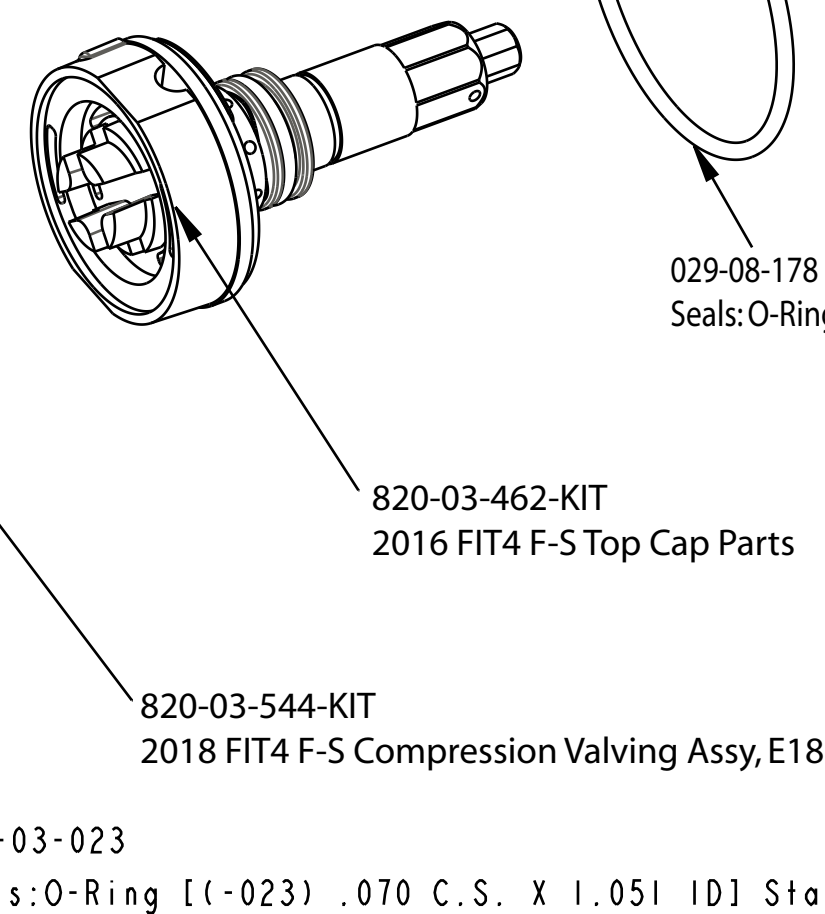

4

3

2

1

PROPRIETARY - THIS DOCUMENT CONTAINS CONFIDENTIAL, PROPRIETARY INFORMATION THAT IS FOX PROPERTY. DO NOT DISCLOSE TO OR DUPLICATE FOR OTHERS EXCEPT AS AUTHORIZED BY FOX.

FOX FOX Factory, Inc. Ph 831-768-1100
130 Hangar Way, Watsonville, CA 95076 USA Fax 831-768-9312

TITLE
2018 36mm FIT4 Topcap Assy, E18

SIZE DWG. NO. **820-05-499-KIT**

PLOT SCALE | .50:1 | SHEET | OF |

4

3

2

1

ProE ASSEM