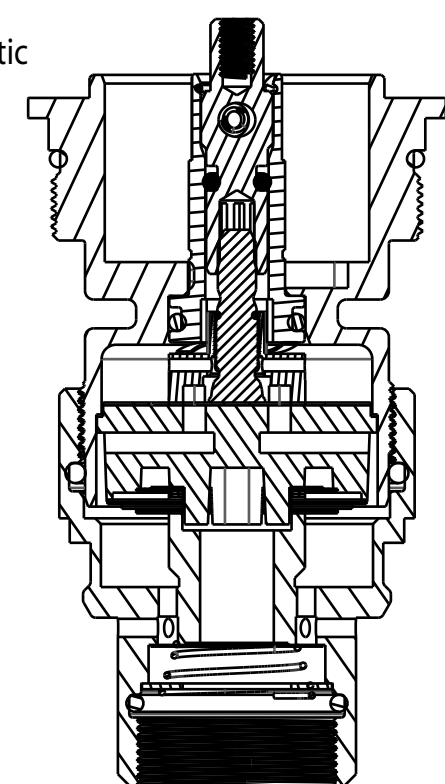

4

3

2

1

PROPRIETARY - THIS DOCUMENT CONTAINS CONFIDENTIAL, PROPRIETARY INFORMATION THAT IS FOX PROPERTY. DO NOT DISCLOSE TO OR DUPLICATE FOR OTHERS EXCEPT AS AUTHORIZED BY FOX.

FOX FOX Factory, Inc. Ph 831-768-1100
130 Hangar Way, Watsonville, CA 95076 USA Fax 831-768-9312

TITLE
2018 36mm FIT4 Topcap Assy, E18

SIZE DWG. NO. **820-05-499-KIT**

PLOT SCALE | .50:1 | SHEET | OF |

4

3

2

1

ProE ASSEM