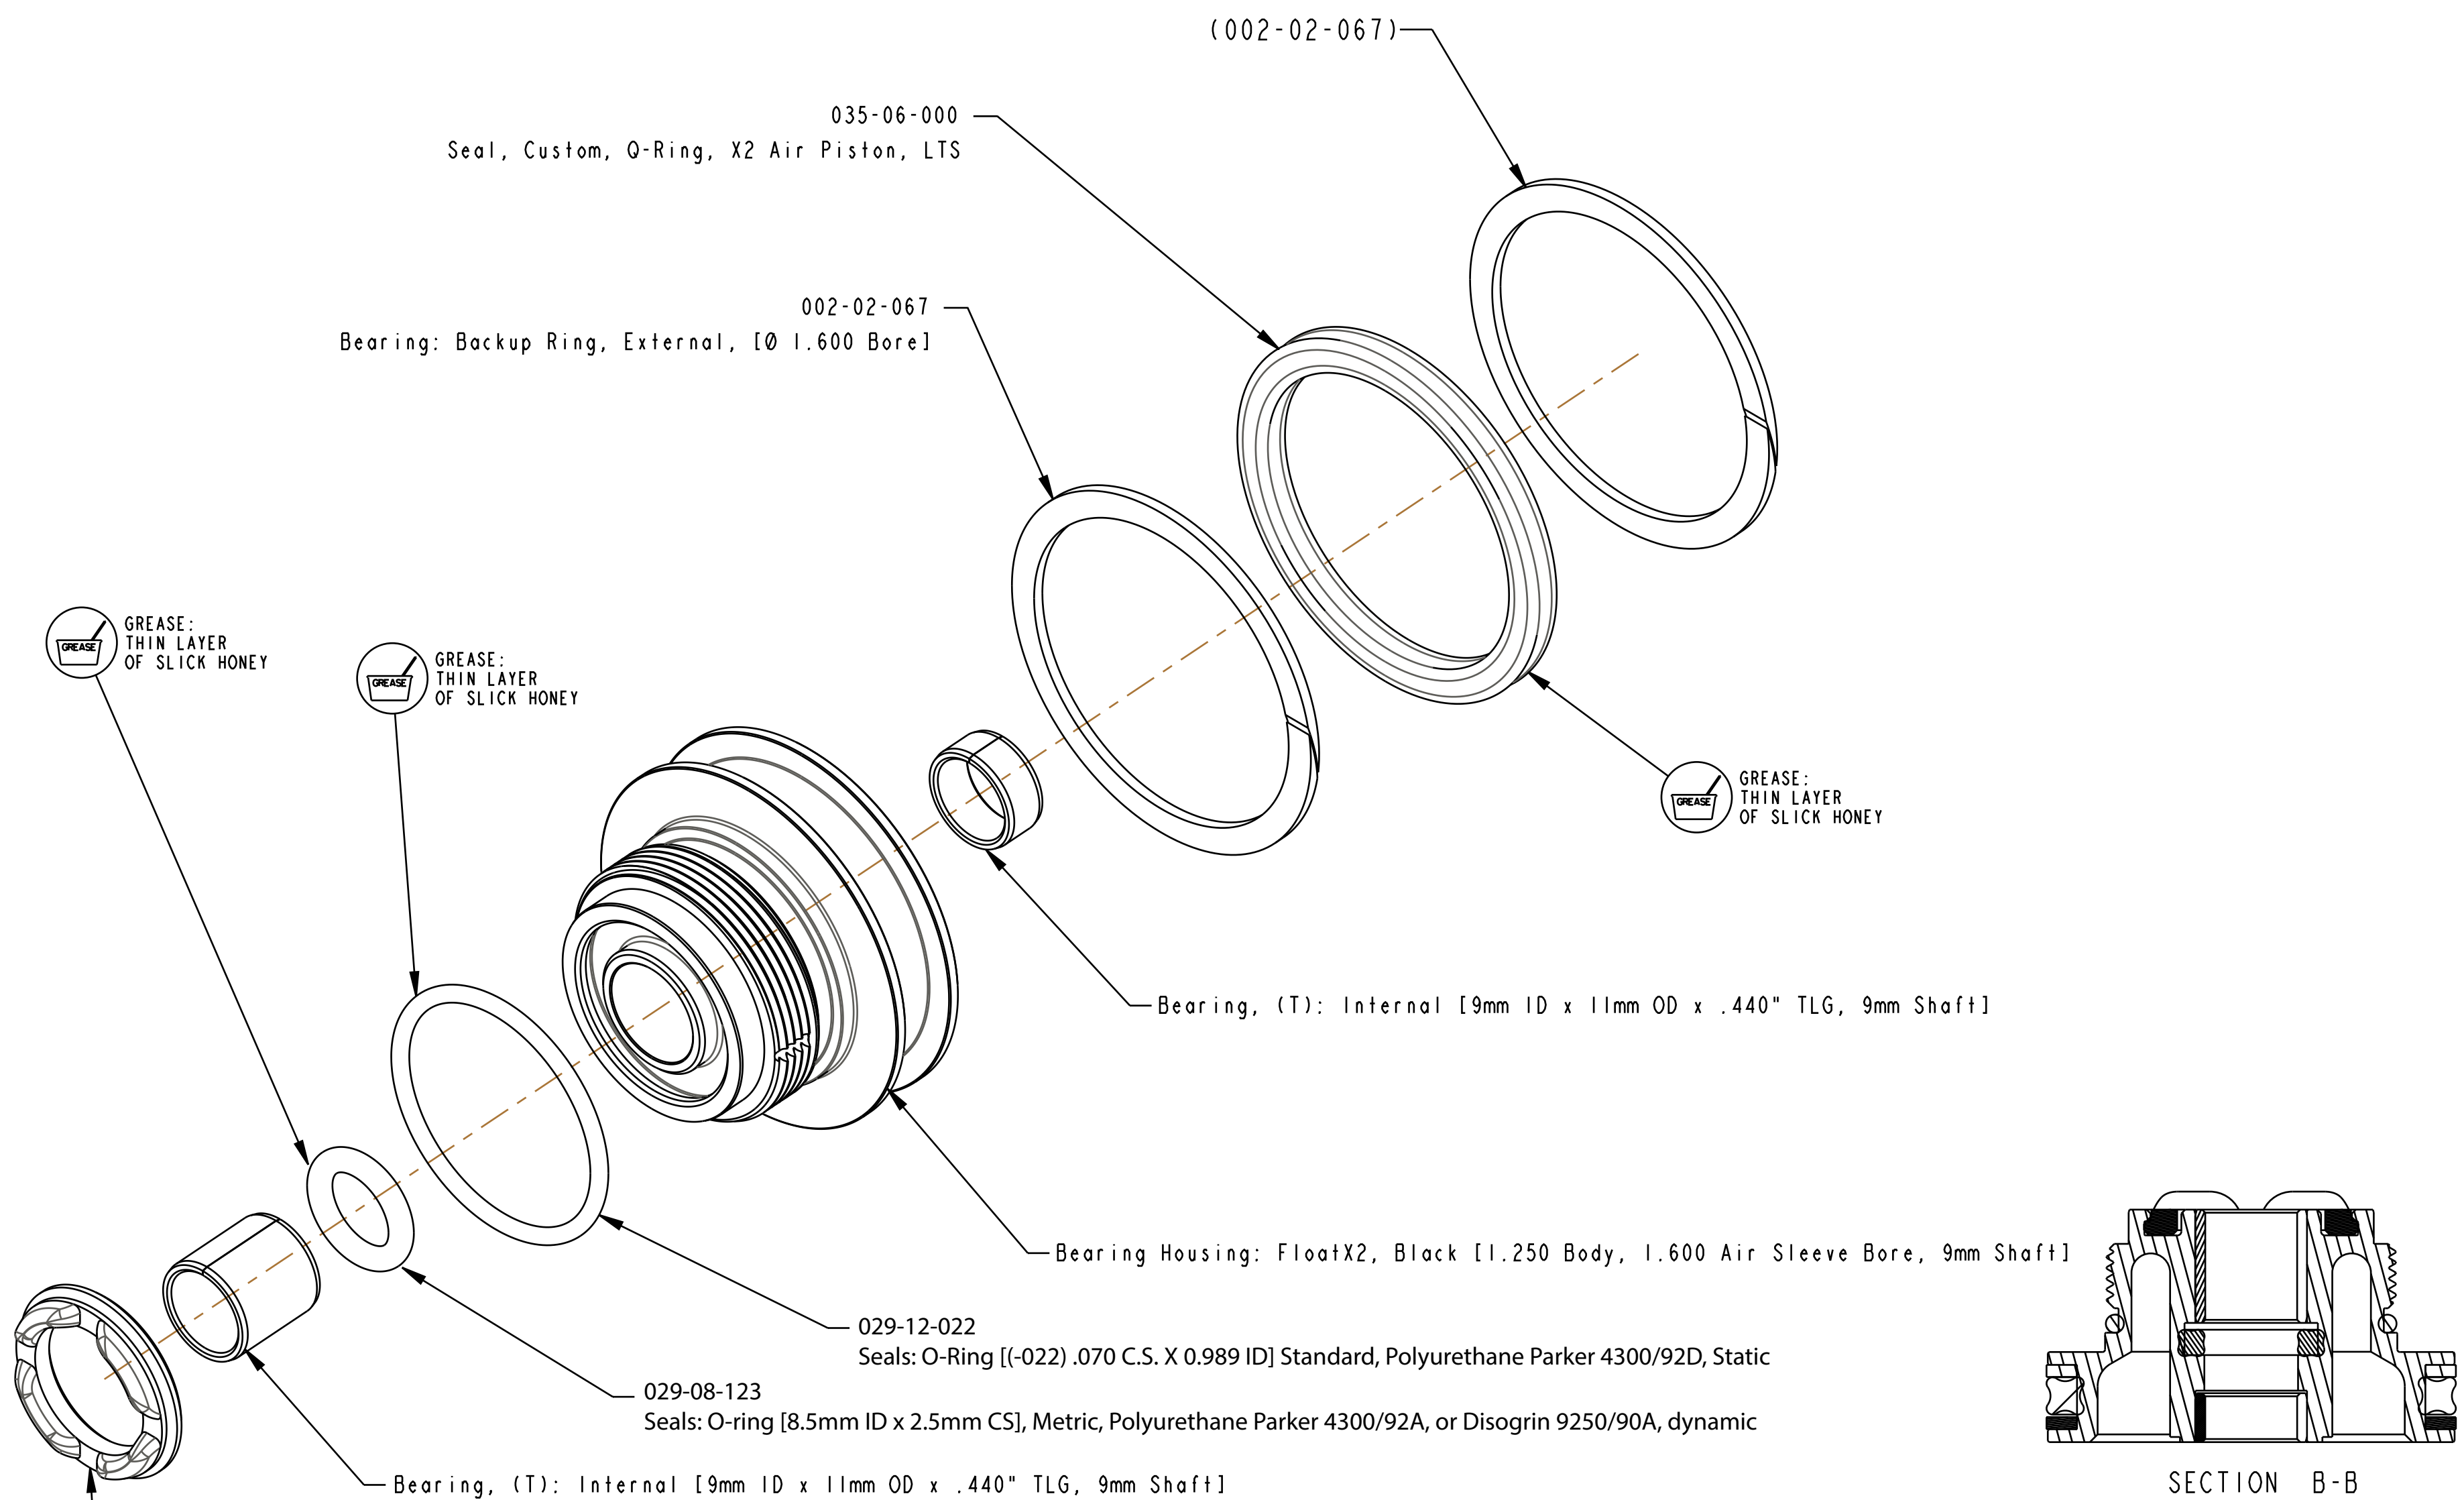

4

3

2

1

D

D

C

C

B

B

A

A

SECTION B-B

- PROPRIETARY -
THIS DOCUMENT CONTAINS CONFIDENTIAL, PROPRIETARY INFORMATION
THAT IS FOX PROPERTY. DO NOT DISCLOSE TO OR DUPLICATE
FOR OTHERS EXCEPT AS AUTHORIZED BY FOX.

		FOX Factory, Inc.	Ph 831-768-1100 Fax 831-768-9312
130 Hangar Way, Watsonville, CA 95076 USA			
TITLE Bearing Assy: FLOAT X2, LTS [.940 Bore, 1.600 Bore, 9mm Shaft]			
SIZE C	DWG. NO. 812-06-085-KIT		
PLOT SCALE 2.00:1		SHEET 1 OF 1	