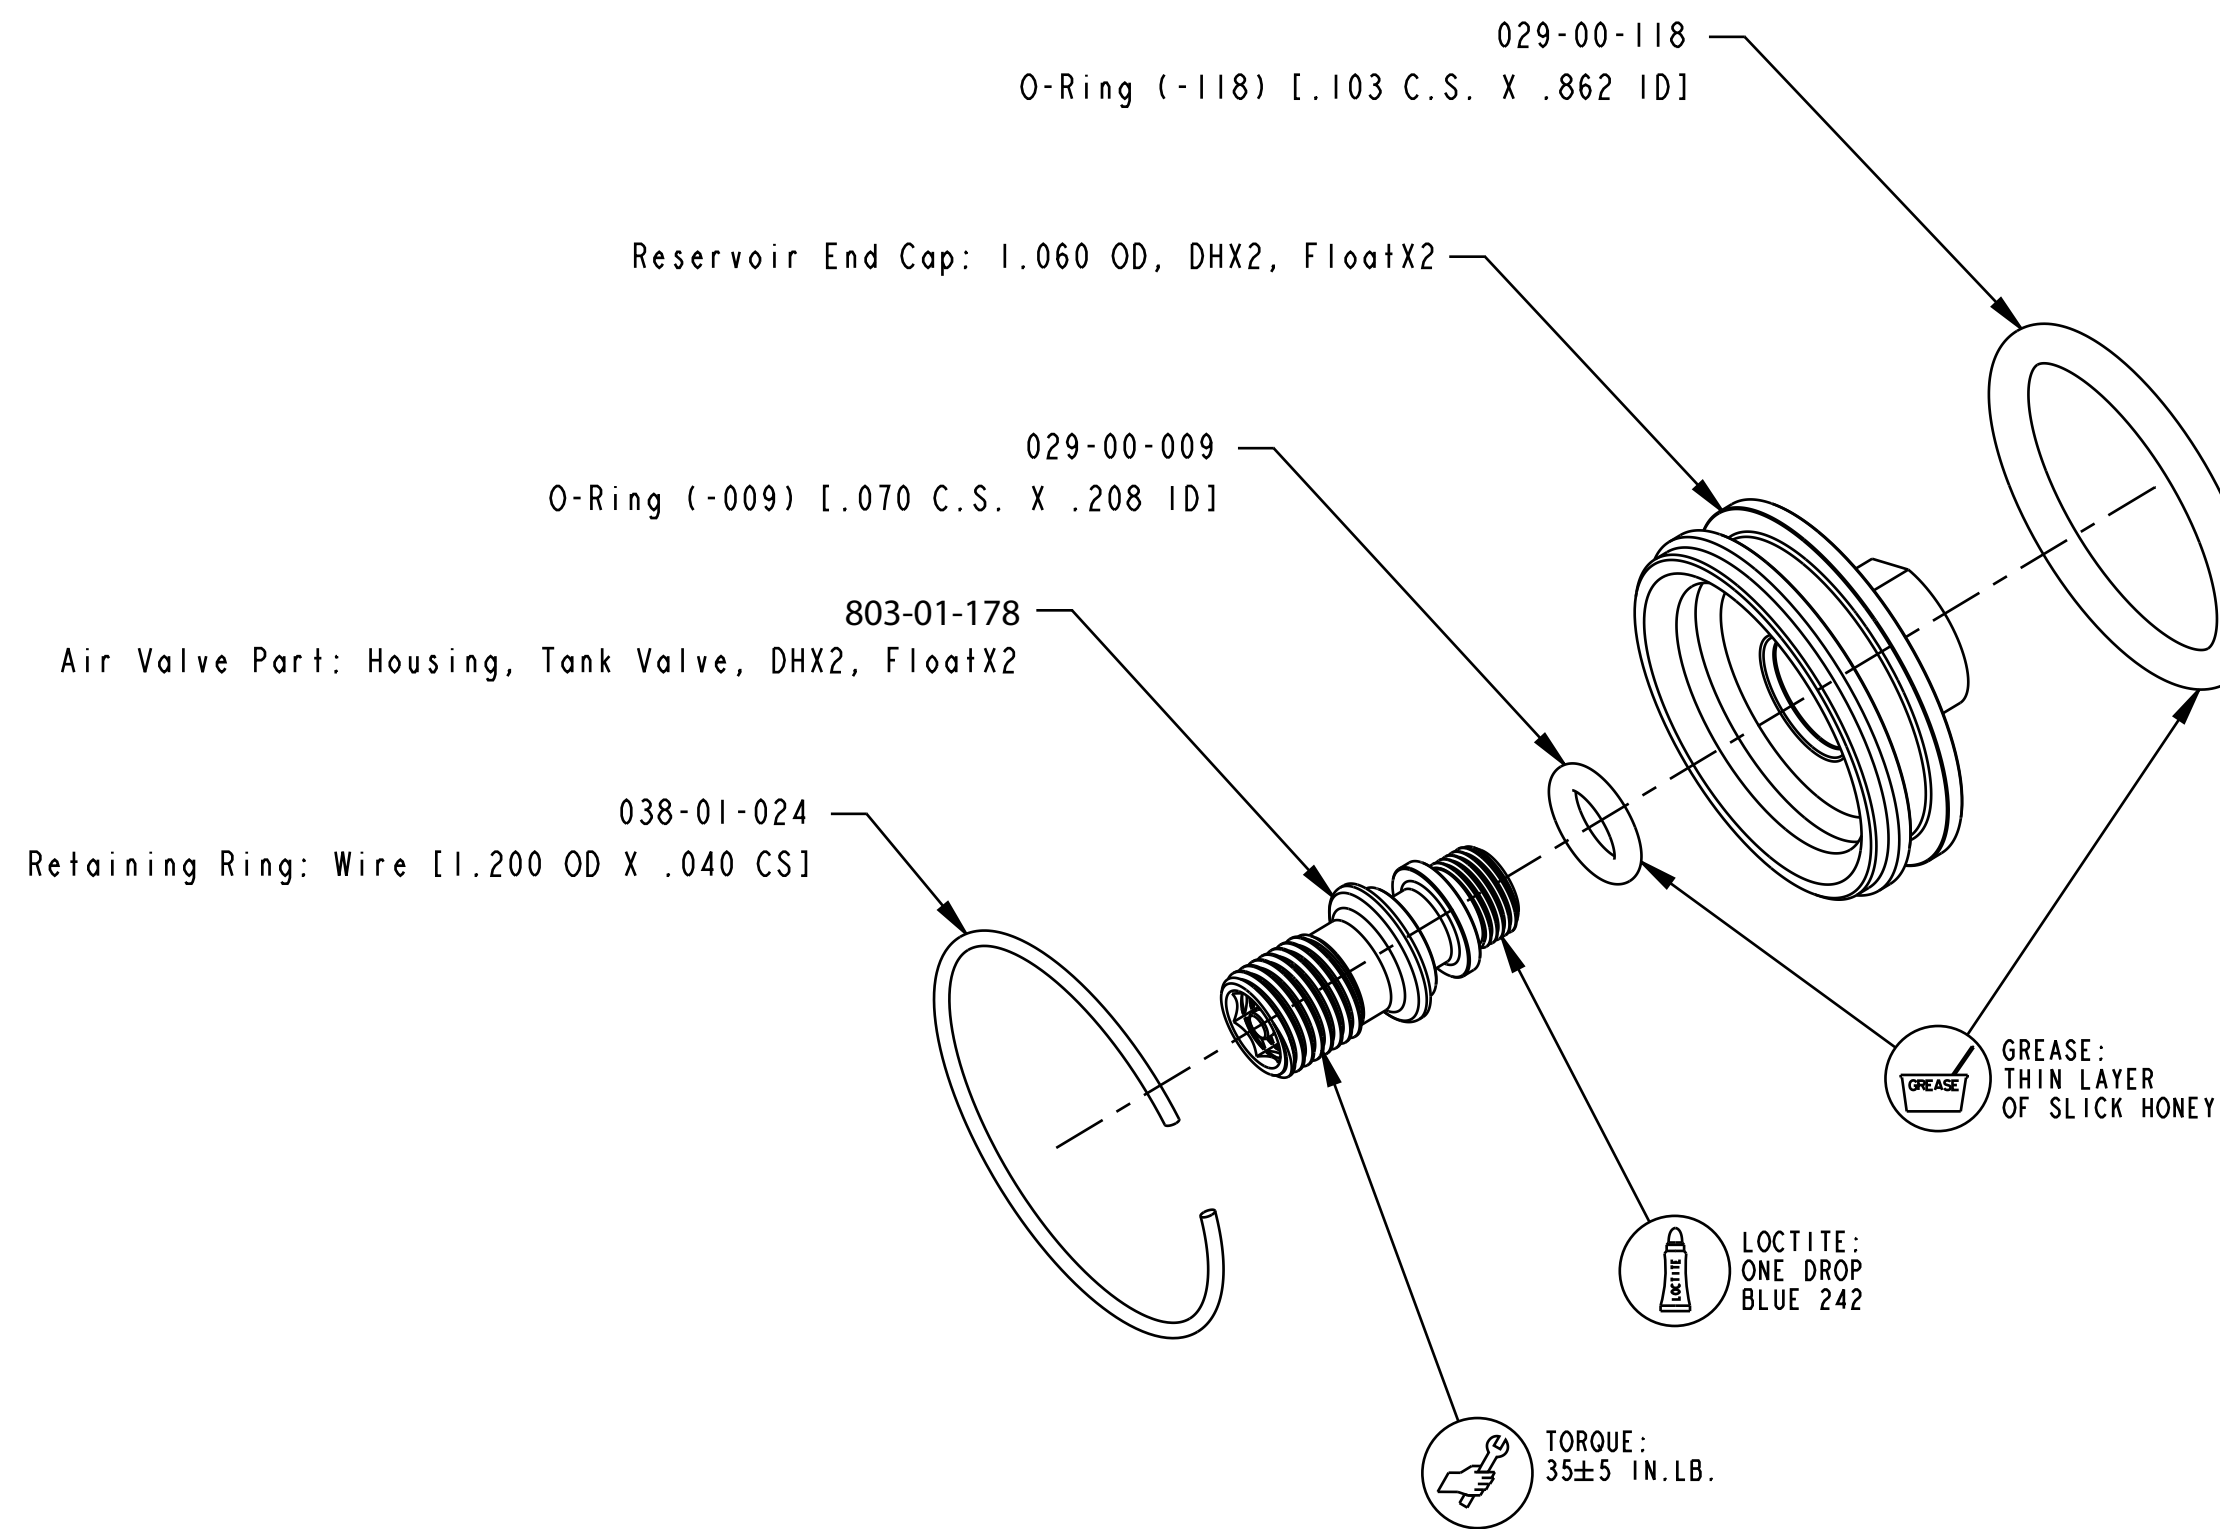

4

3

2

1

SECTION A-A

FOX FOX Factory, Inc. Ph 831-768-1100
130 Hangar Way, Watsonville, CA 95076 USA Fax 831-768-9312

TITLE Reservoir Cap Assembly:
2016 DHX2

SIZE DWG. NO. **C** 813-00-095-KIT

PLOT SCALE 2.00:1

SHEET 1 OF 1

- PROPRIETARY -
THIS DOCUMENT CONTAINS CONFIDENTIAL, PROPRIETARY INFORMATION
THAT IS FOX PROPERTY. DO NOT DISCLOSE TO OR DUPLICATE
FOR OTHERS EXCEPT AS AUTHORIZED BY FOX.

4