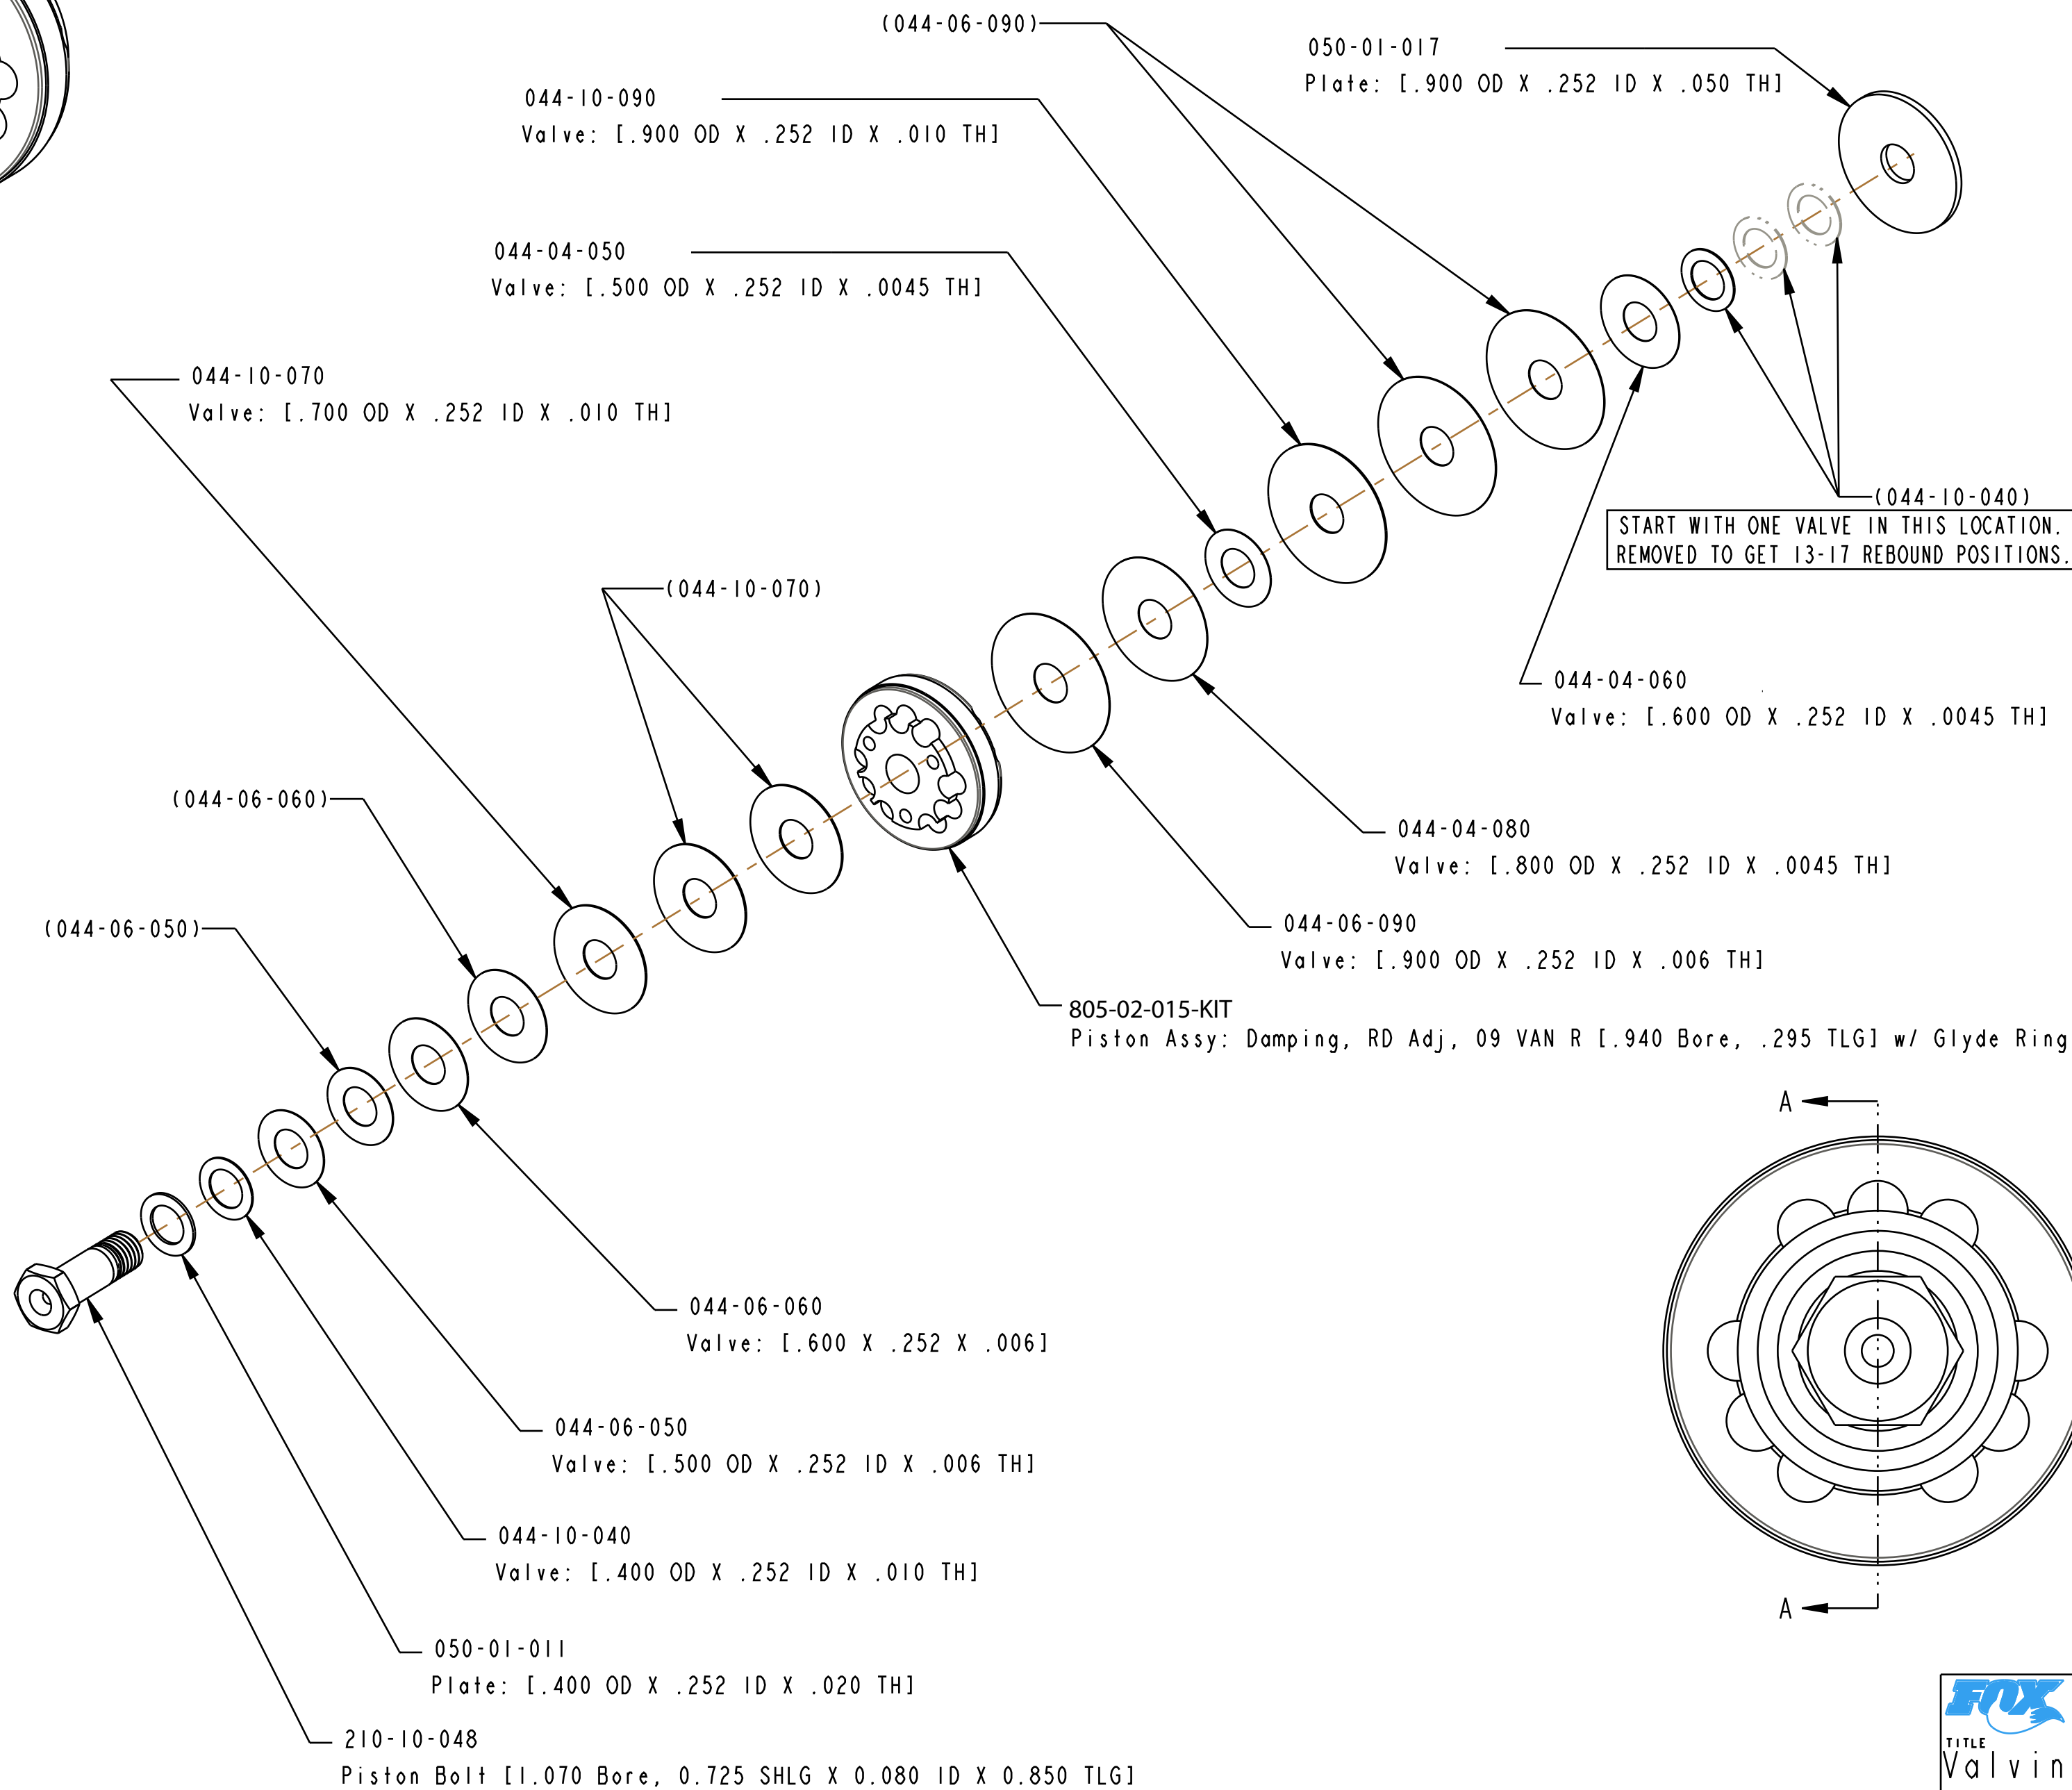

4

3

2

1

START WITH ONE VALVE IN THIS LOCATION. 1 OR 2 VALVES MAY BE ADDED OR REMOVED TO GET 13-17 REBOUND POSITIONS. THE EXTREME CLOCKWISE POSITION IS ONE.

SECTION A-A
SCALE 3:1

PROPRIETARY
THIS DOCUMENT CONTAINS CONFIDENTIAL, PROPRIETARY INFORMATION
THAT IS FOX PROPERTY. DO NOT DISCLOSE TO OR DUPLICATE
FOR OTHERS EXCEPT AS AUTHORIZED BY FOX.

FOX Factory, Inc. 130 Hangar Way, Watsonville, CA 95076 USA Ph 831-768-1100 Fax 831-768-9312	
TITLE Valving Assy: 2011 VAN R_RC, CM, RM	
SIZE C	DWG. NO. 807-64-018-KIT
PLOT SCALE .25:1	SHEET 1 OF 1

4

3

2