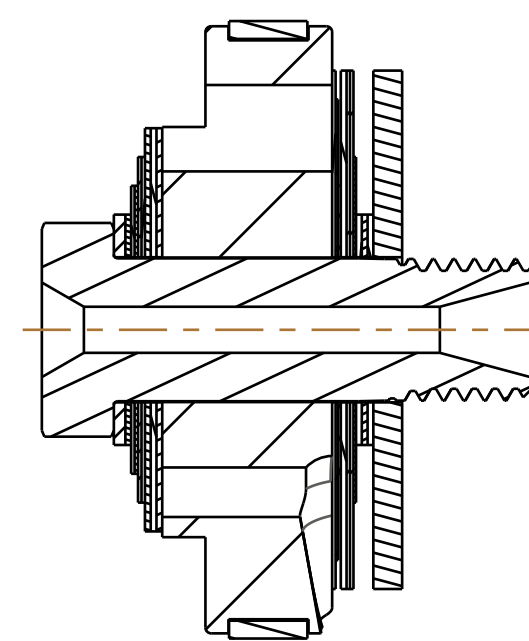

4

3

2

1

START WITH ONE VALVE IN THIS LOCATION. 1 OR 2 VALVES MAY BE ADDED OR REMOVED TO GET 13-17 REBOUND POSITIONS. THE EXTREME CLOCKWISE POSITION IS ONE.

SECTION A-A
SCALE 3:1

PROPRIETARY
THIS DOCUMENT CONTAINS CONFIDENTIAL, PROPRIETARY INFORMATION
THAT IS FOX PROPERTY. DO NOT DISCLOSE TO OR DUPLICATE
FOR OTHERS EXCEPT AS AUTHORIZED BY FOX.

FOX Factory, Inc. 130 Hangar Way, Watsonville, CA 95076 USA Ph 831-768-1100 Fax 831-768-9312	
TITLE Valving Assy: 2011 VAN R_RC, CM, RM	
SIZE C	DWG. NO. 807-64-018-KIT
PLOT SCALE .25:1	SHEET 1 OF 1

4

3

2