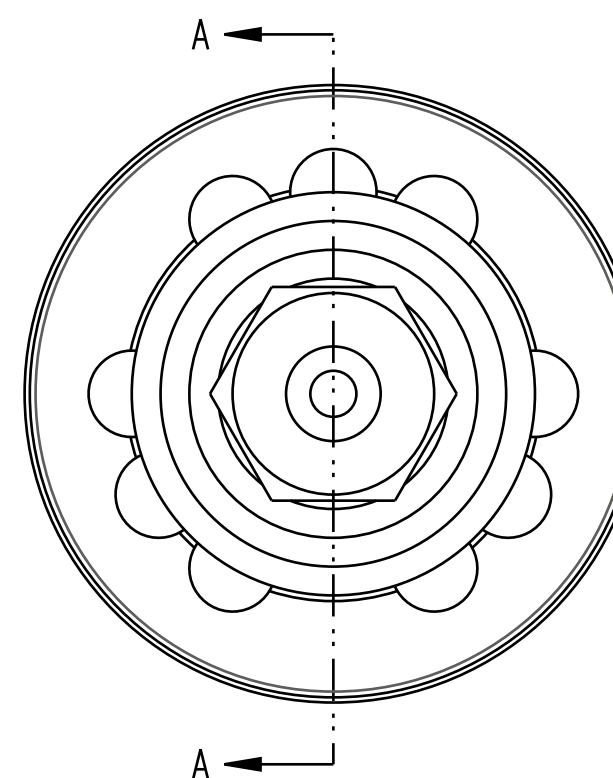

4

3

2

1

START WITH ONE VALVE IN THIS LOCATION. 1 OR 2 VALVES MAY BE ADDED OR REMOVED TO GET 13-17 REBOUND POSITIONS. THE EXTREME CLOCKWISE POSITION IS ONE.

SECTION A-A
SCALE 3:1

PROPRIETARY
THIS DOCUMENT CONTAINS CONFIDENTIAL, PROPRIETARY INFORMATION
THAT IS FOX PROPERTY. DO NOT DISCLOSE TO OR DUPLICATE
FOR OTHERS EXCEPT AS AUTHORIZED BY FOX.

FOX Factory, Inc. 130 Hangar Way, Watsonville, CA 95076 USA Ph 831-768-1100 Fax 831-768-9312	
TITLE Valving Assy: 2011 VAN R_RC, CM, RM	
SIZE C	DWG. NO. 807-64-018-KIT
PLOT SCALE .25:1	SHEET 1 OF 1

4

3

2