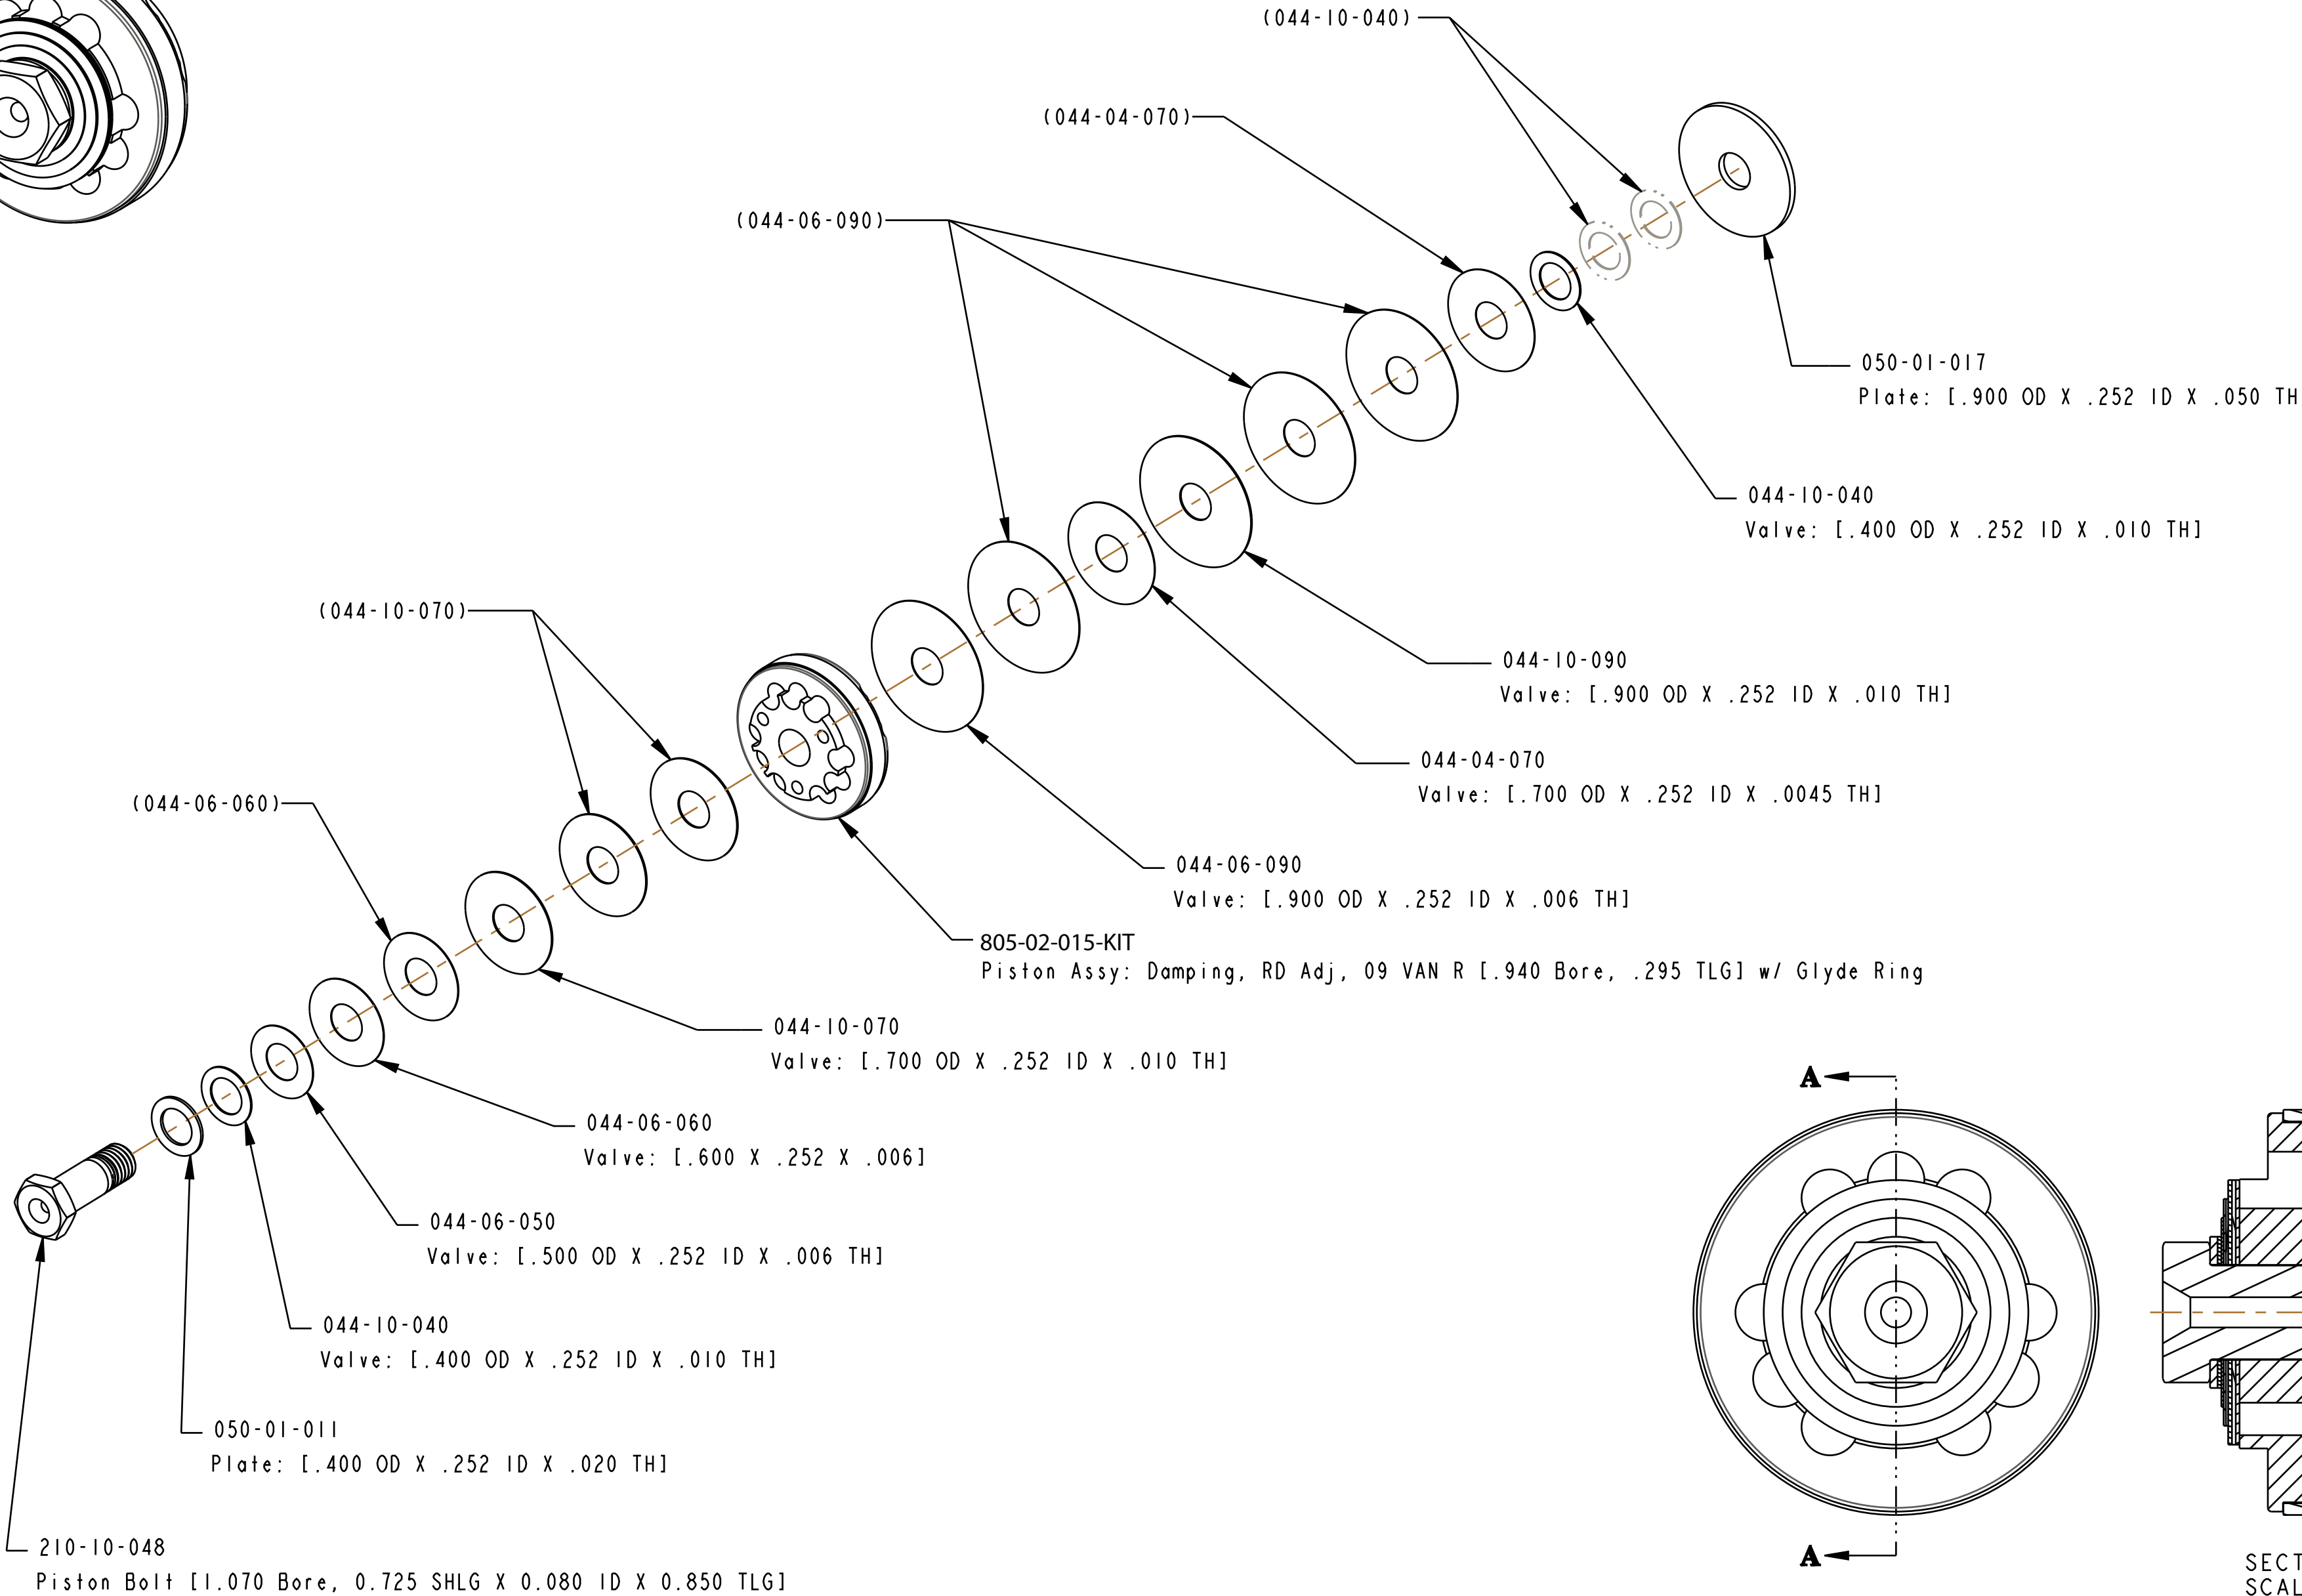

4

3

2

1

START WITH ONE (1) VALVE IN THIS LOCATION. 1 OR 2 VALVES MAY BE ADDED OR REMOVED TO GET 13-17 REBOUND POSITIONS. THE EXTREME CLOCKWISE POSITION IS ONE.

SECTION A-A
SCALE: 3/1

- PROPRIETARY -
THIS DOCUMENT CONTAINS CONFIDENTIAL, PROPRIETARY INFORMATION
THAT IS FOX PROPERTY. DO NOT DISCLOSE TO OR DUPLICATE
FOR OTHERS EXCEPT AS AUTHORIZED BY FOX.

FOX **FOX Factory, Inc.** Ph 831-768-1100
130 Hangar Way, Watsonville, CA 95076 USA Fax 831-768-9312

TITLE
Valving Assy: 2012 VAN R_RC
[1.070 Bore, .252 ID] ECSVRC001

SIZE DWG. NO. **807-64-029-KIT**
C | PLOT SCALE 5/4 | SHEET 1 OF 1