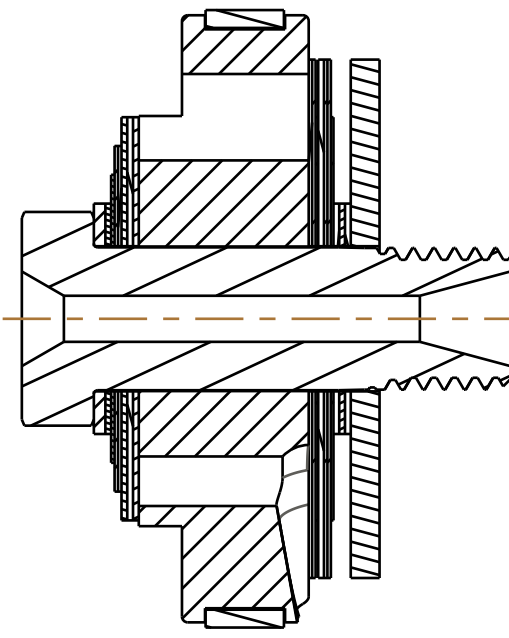

4

3

2

1

START WITH ONE (1) VALVE IN THIS LOCATION. 1 OR 2 VALVES MAY BE ADDED OR REMOVED TO GET 13-17 REBOUND POSITIONS. THE EXTREME CLOCKWISE POSITION IS ONE.

SECTION A-A
SCALE: 3/1

- PROPRIETARY -
THIS DOCUMENT CONTAINS CONFIDENTIAL, PROPRIETARY INFORMATION
THAT IS FOX PROPERTY. DO NOT DISCLOSE TO OR DUPLICATE
FOR OTHERS EXCEPT AS AUTHORIZED BY FOX.

FOX **FOX Factory, Inc.** Ph 831-768-1100
130 Hangar Way, Watsonville, CA 95076 USA Fax 831-768-9312

TITLE
Valving Assy: 2012 VAN R_RC
[1.070 Bore, .252 ID] ECSVRC001

SIZE DWG. NO. **807-64-029-KIT**
C | PLOT SCALE 5/4 | SHEET 1 OF 1