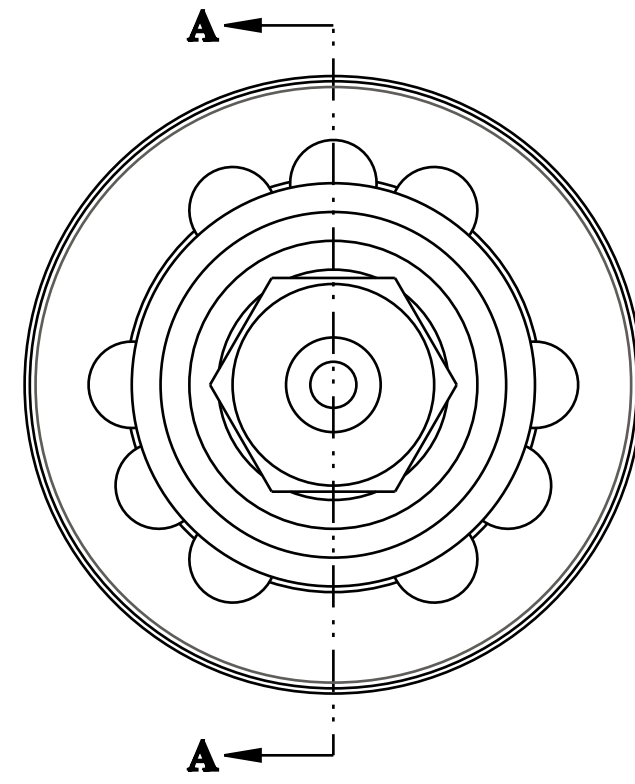

4

3

2

1

START WITH ONE (1) VALVE IN THIS LOCATION. 1 OR 2 VALVES MAY BE ADDED OR REMOVED TO GET 13-17 REBOUND POSITIONS. THE EXTREME CLOCKWISE POSITION IS ONE.

SECTION A-A
SCALE: 3/1

- PROPRIETARY -
THIS DOCUMENT CONTAINS CONFIDENTIAL, PROPRIETARY INFORMATION
THAT IS FOX PROPERTY. DO NOT DISCLOSE TO OR DUPLICATE
FOR OTHERS EXCEPT AS AUTHORIZED BY FOX.

FOX **FOX Factory, Inc.** Ph 831-768-1100
130 Hangar Way, Watsonville, CA 95076 USA Fax 831-768-9312

TITLE
Valving Assy: 2012 VAN R_RC
[1.070 Bore, .252 ID] ECSVRC001

SIZE DWG. NO. **807-64-029-KIT**
C | PLOT SCALE 5/4 | SHEET 1 OF 1