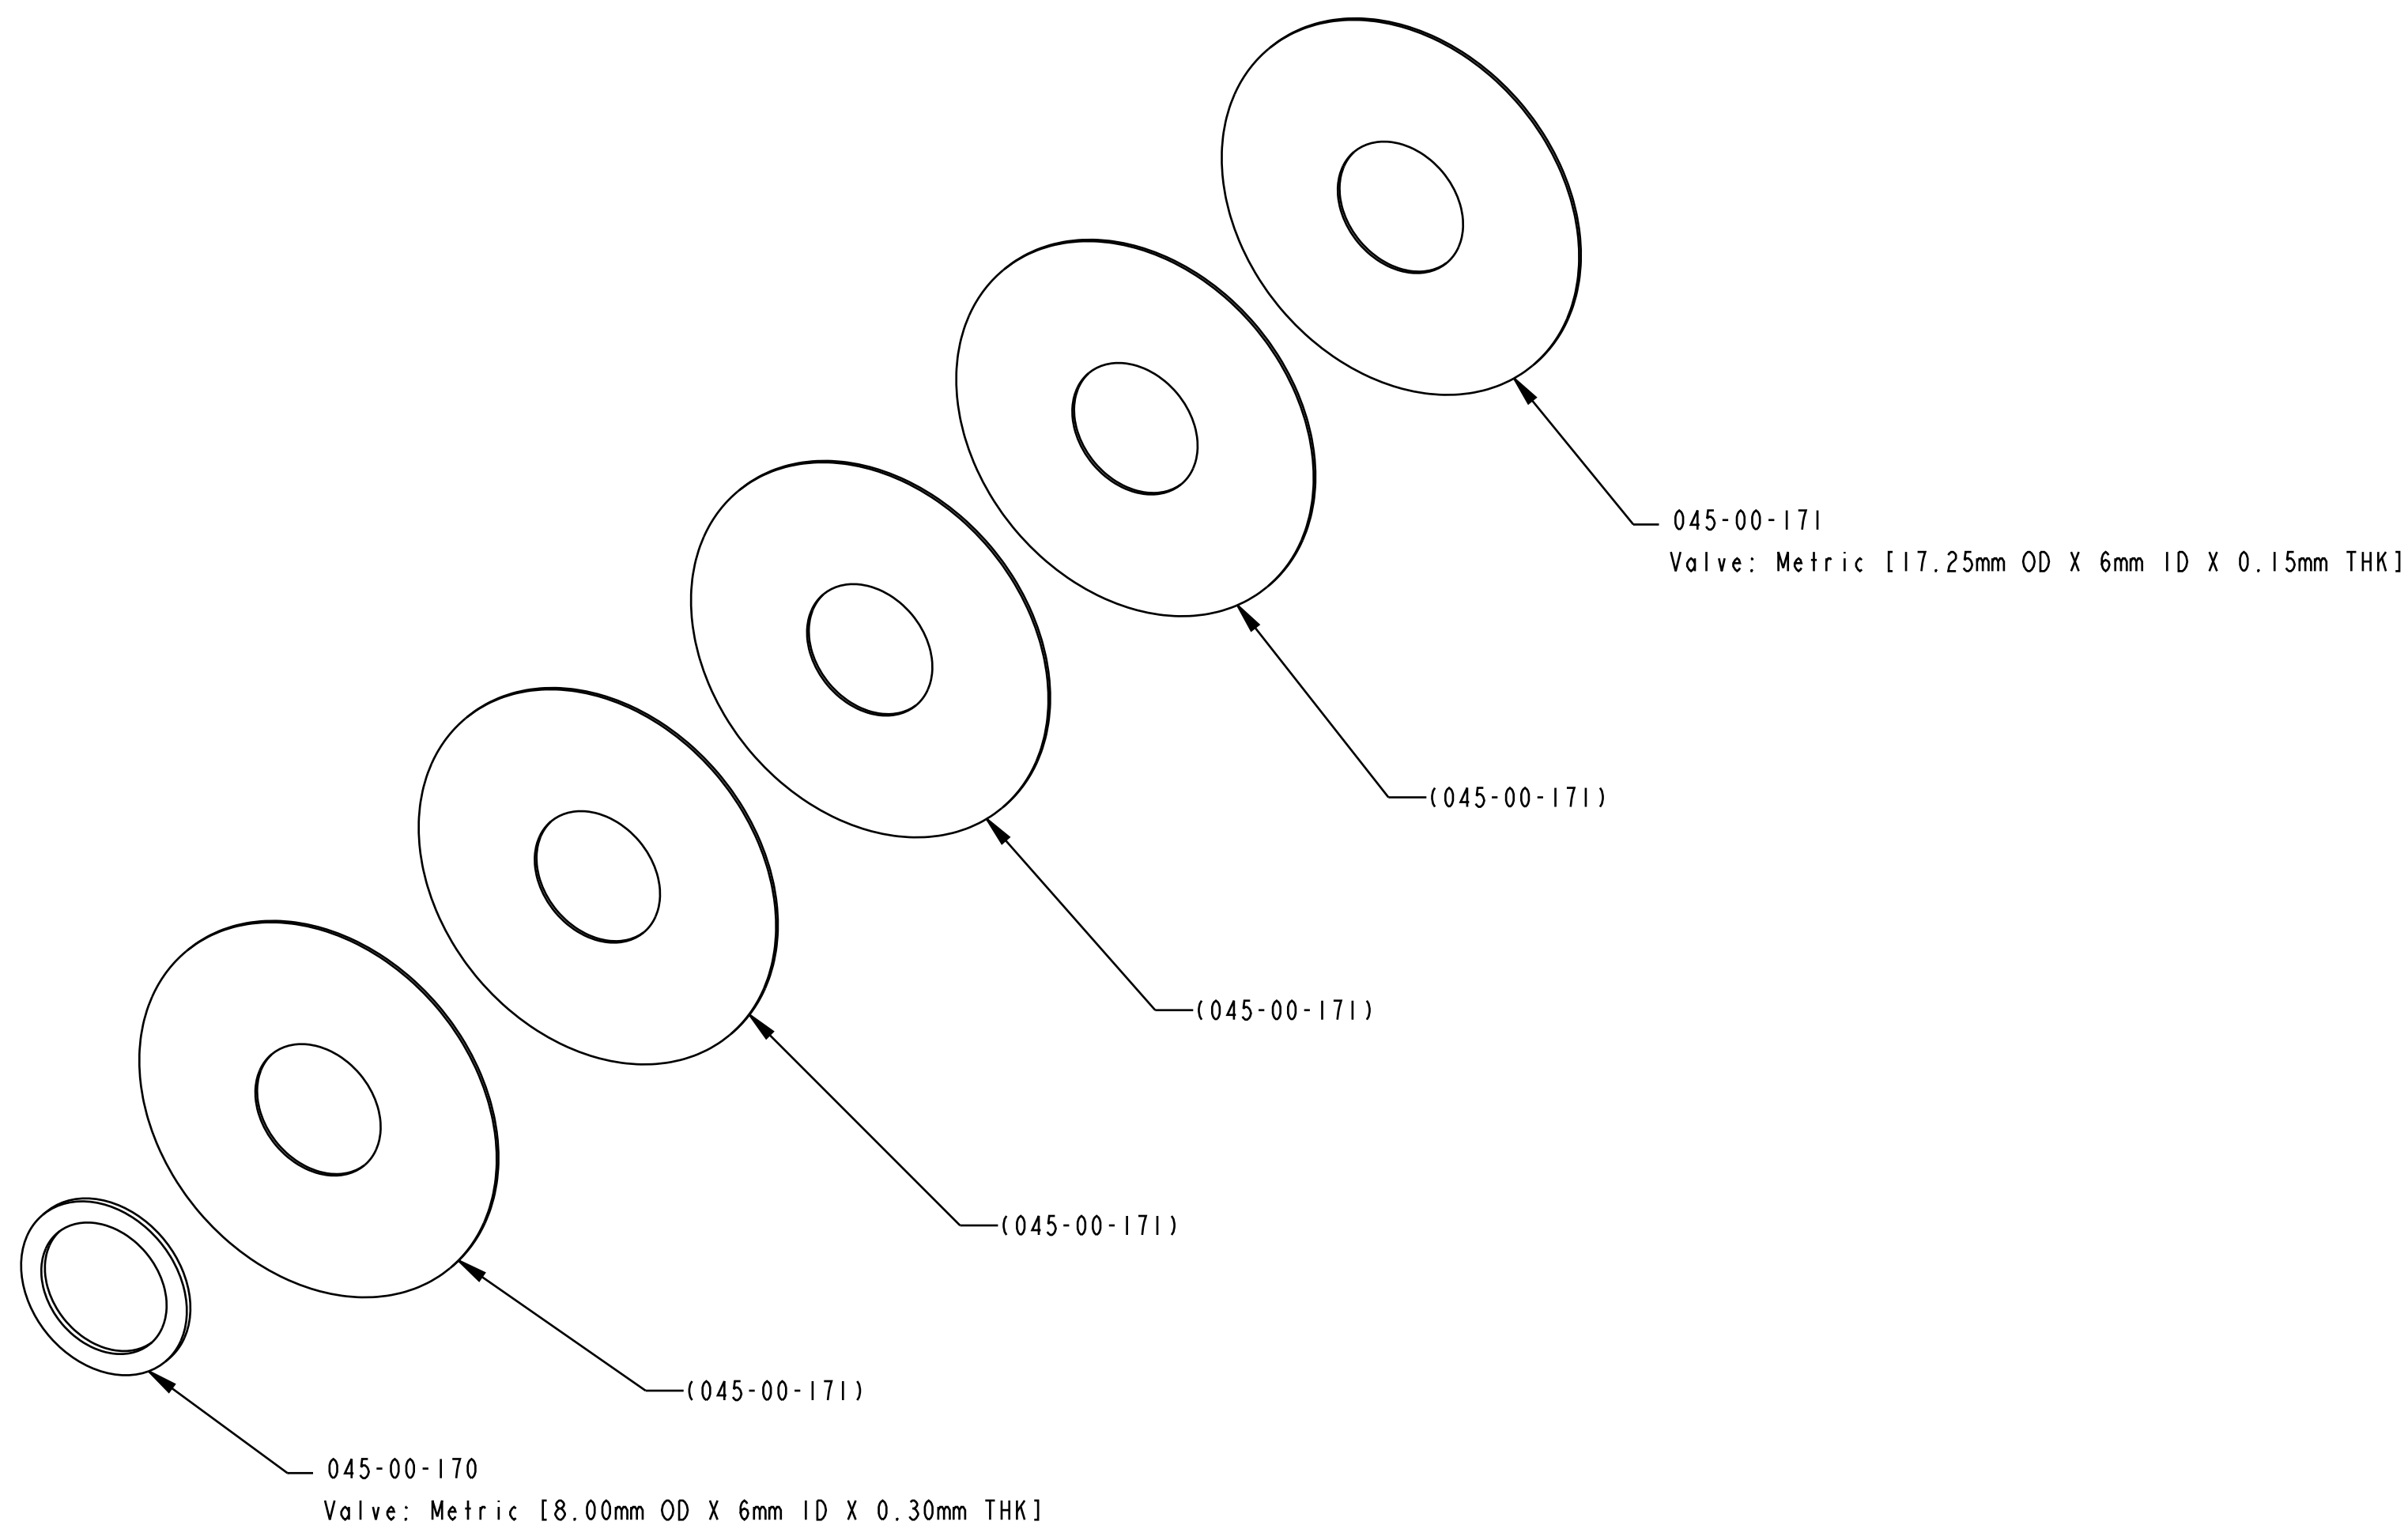

4

3

2

1

D

D

C

C

B

B

A

A

- PROPRIETARY -
 THIS DOCUMENT CONTAINS CONFIDENTIAL, PROPRIETARY INFORMATION
 THAT IS FOX PROPERTY. DO NOT DISCLOSE TO OR DUPLICATE
 FOR OTHERS EXCEPT AS AUTHORIZED BY FOX.

FOX		FOX Factory, Inc.		Ph 831-768-1100
		130 Hangar Way, Watsonville, CA 95076 USA		Fax 831-768-9312
TITLE	2017 Grip Rebound Valving, Short Travel			
SIZE	DWG. NO.	820-03-456-KIT		
C	PLOT SCALE 4.00:1		SHEET 1 OF 1	

4

3

2

1