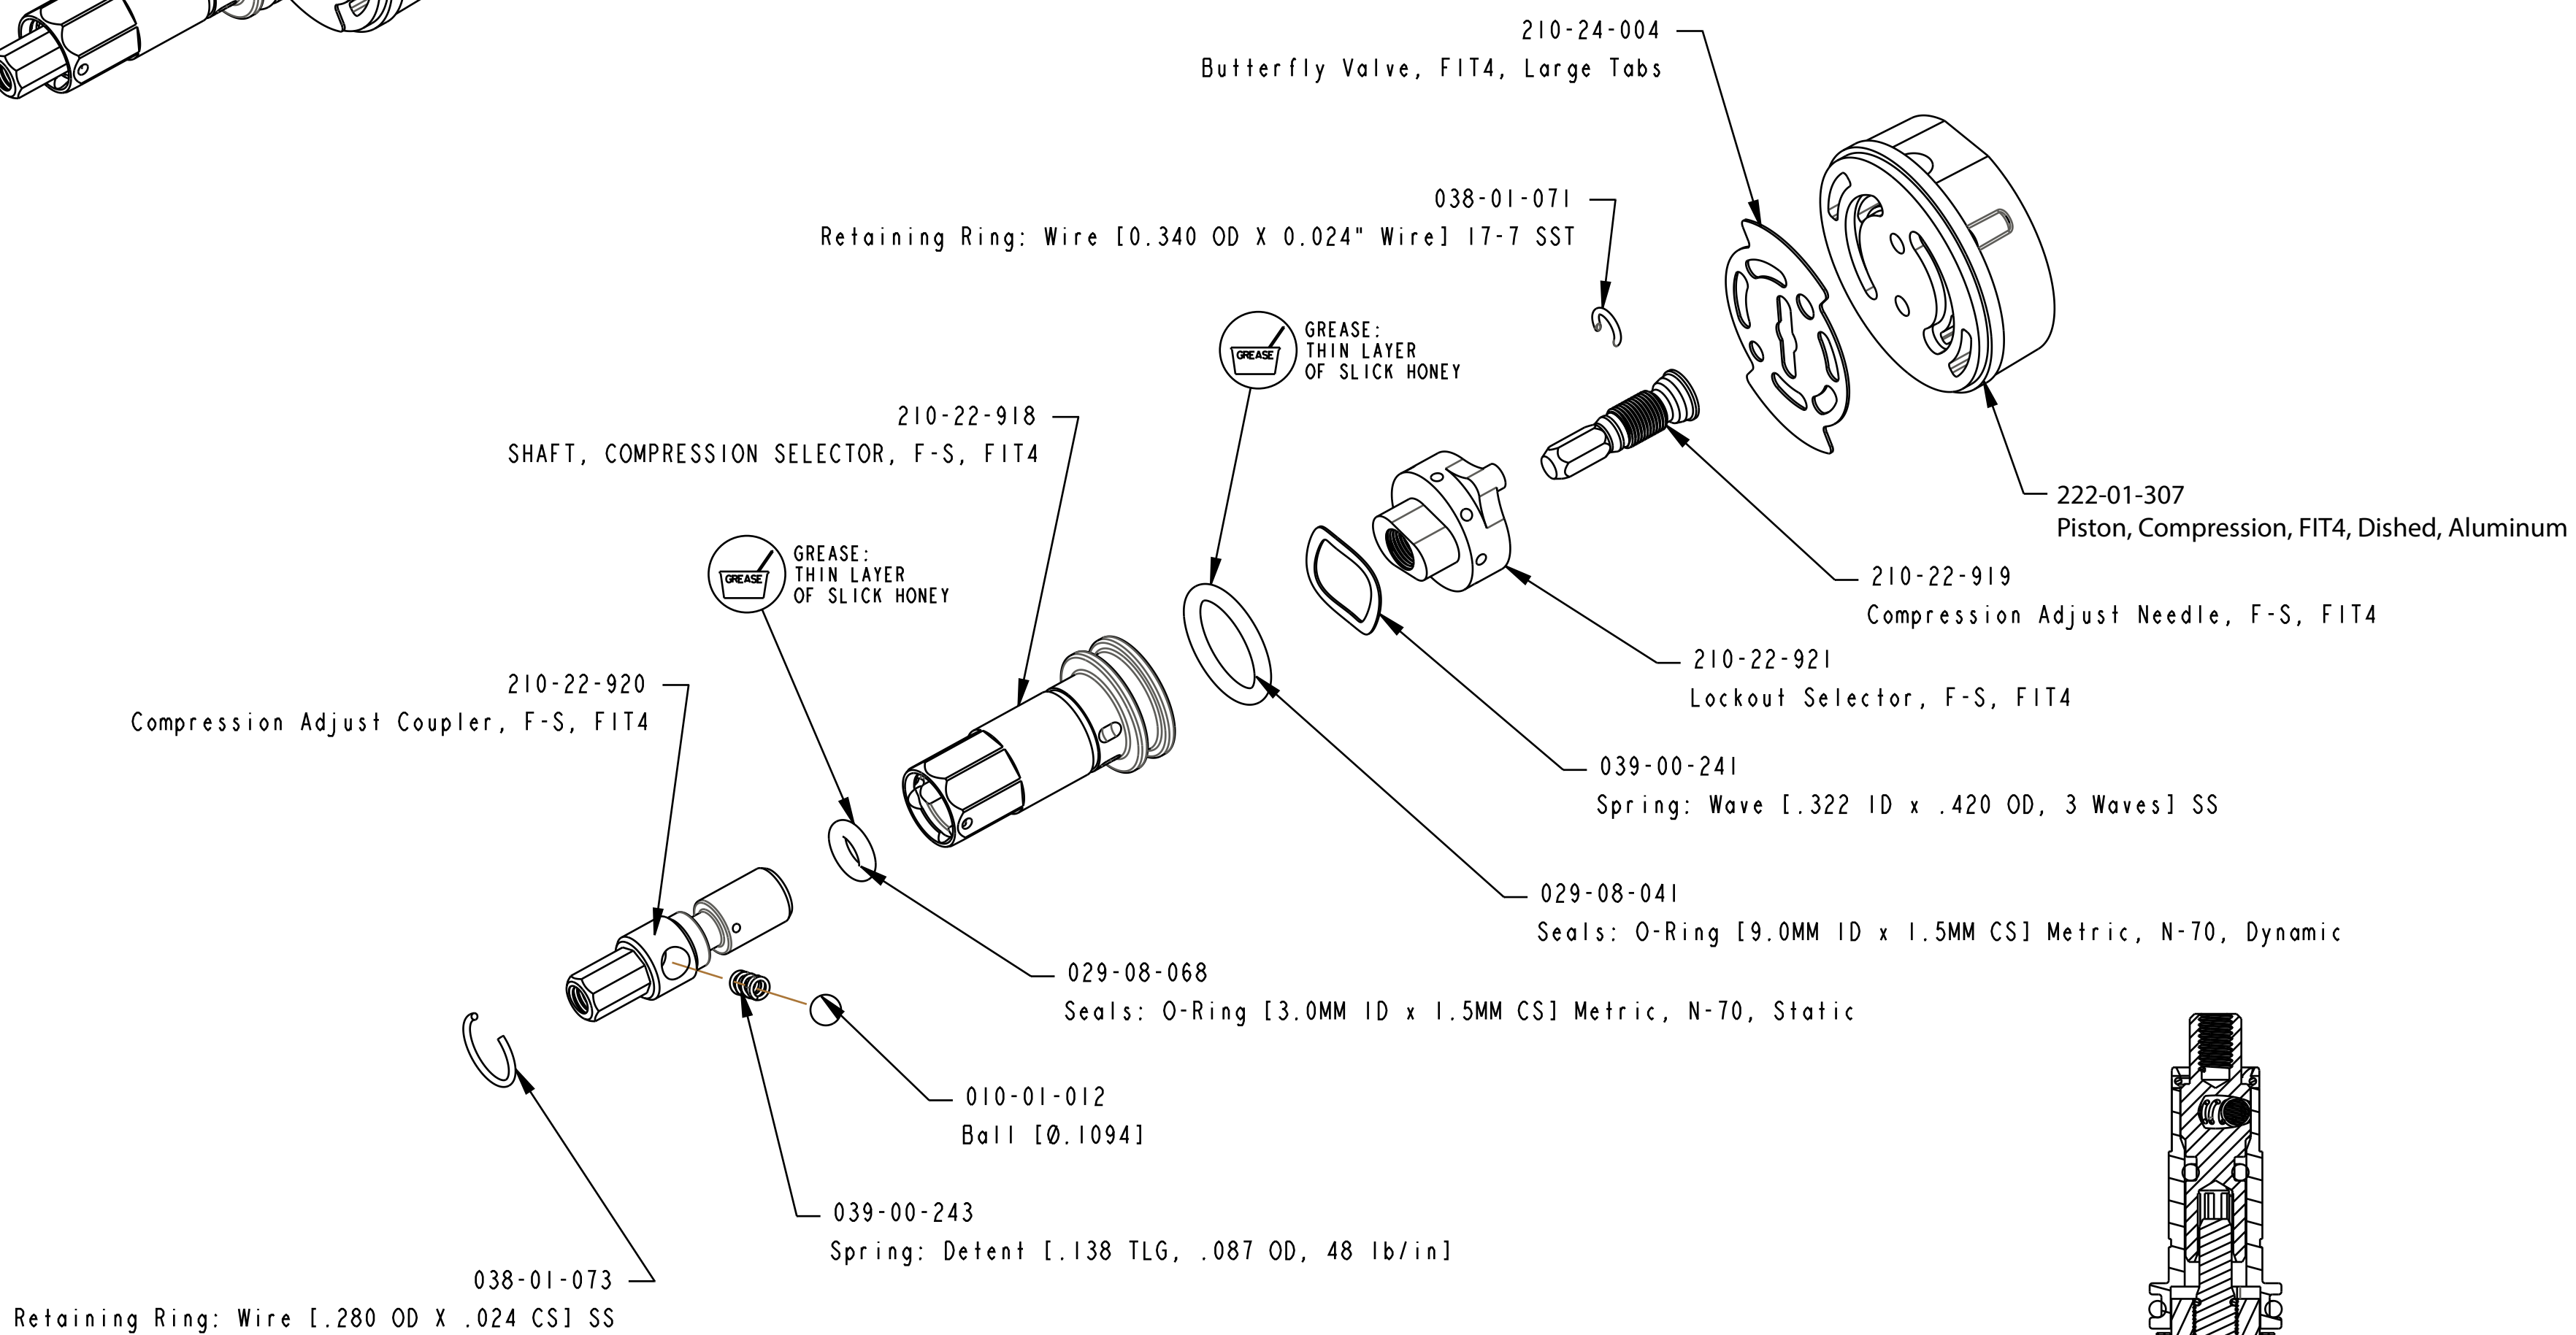

4

3

2

1

- PROPRIETARY -
 THIS DOCUMENT CONTAINS CONFIDENTIAL, PROPRIETARY INFORMATION
 THAT IS FOX PROPERTY. DO NOT DISCLOSE TO OR DUPLICATE
 FOR OTHERS EXCEPT AS AUTHORIZED BY FOX.

		FOX Factory, Inc.	Ph 831-768-1100
		130 Hangar Way, Watsonville, CA 95076 USA	Fax 831-768-9312
TITLE	2016 FIT4 F-S TOP CAP PARTS		
SIZE DWG. NO.	C 820-03-462-KIT		
PLOT SCALE	2.00:1	SHEET 1 OF 1	