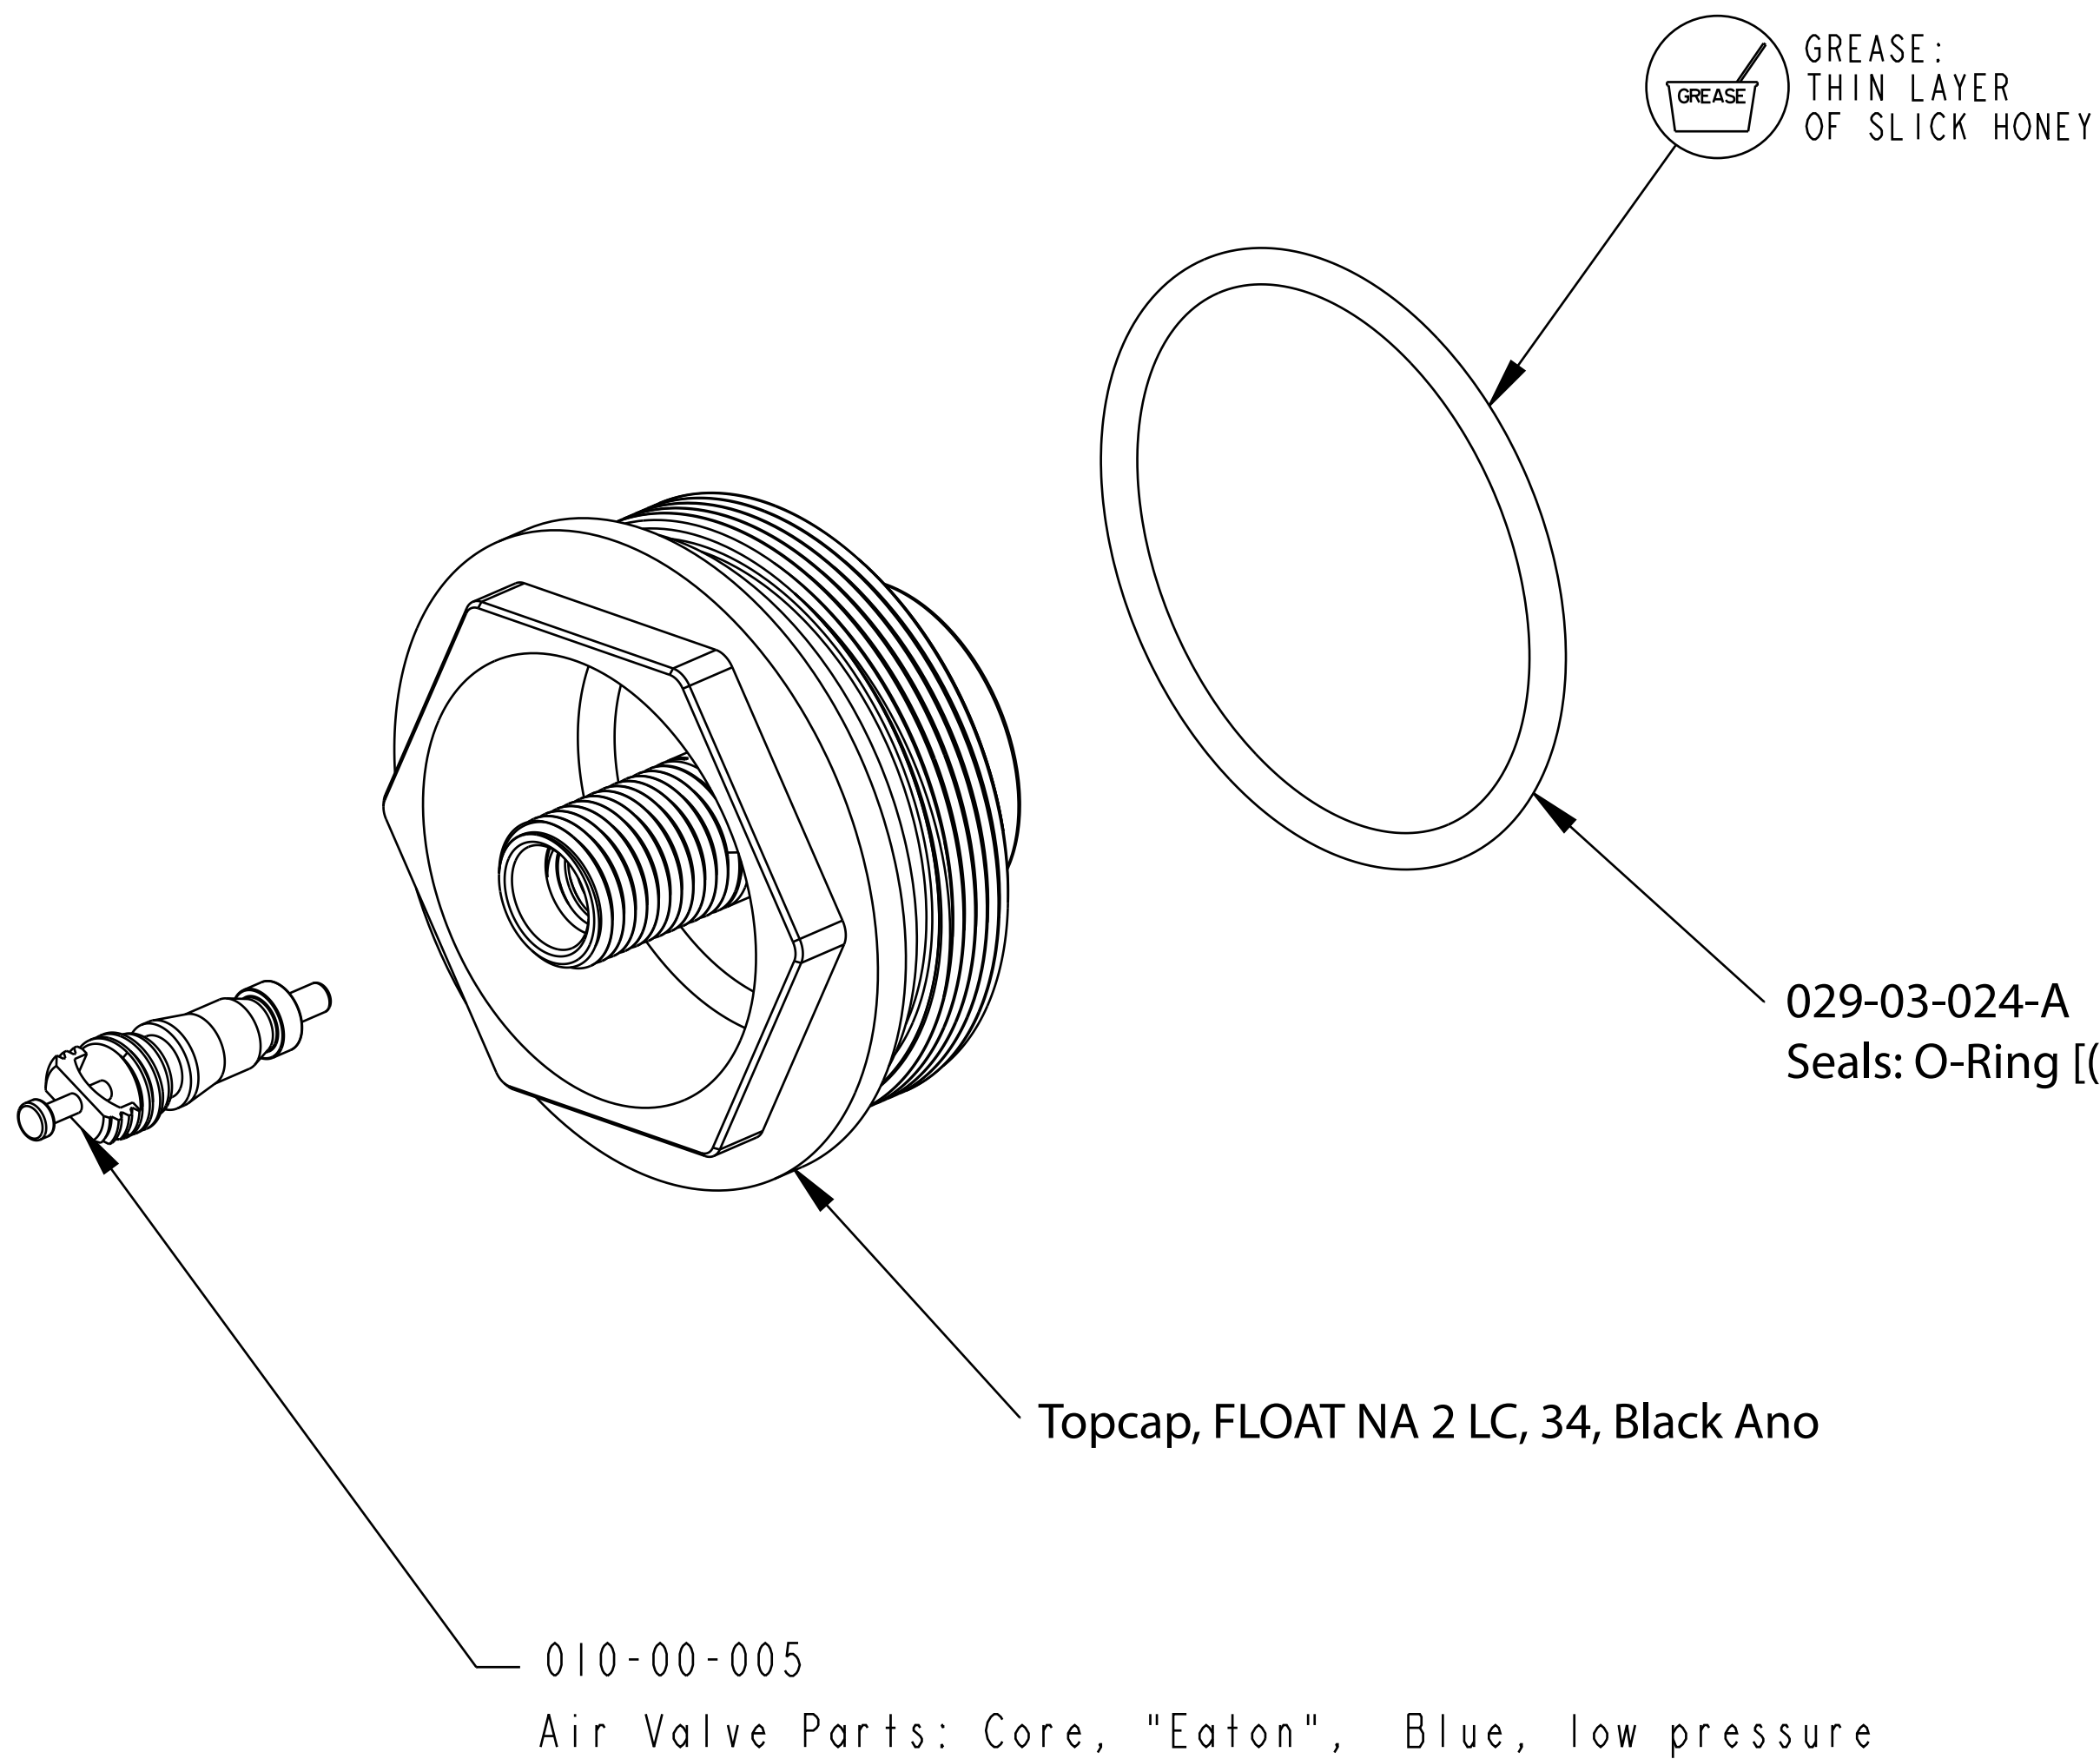

B

B

A

A

SECTION A-A

- PROPRIETARY -  
THIS DOCUMENT CONTAINS CONFIDENTIAL, PROPRIETARY INFORMATION  
THAT IS FOX PROPERTY. DO NOT DISCLOSE TO OR DUPLICATE  
FOR OTHERS EXCEPT AS AUTHORIZED BY FOX.

<b>FOX</b>		<b>FOX Factory, Inc.</b>	Ph 831-768-1100
		130 Hangar Way, Watsonville, CA 95076 USA	Fax 831-768-9312
TITLE	Topcap Assy, 2018, FLOAT LC NA 2, 34, Black		
SIZE	DWG. NO.	820-05-416-KIT	
C	SCALE	2.00:1	SHEET 1 OF 1