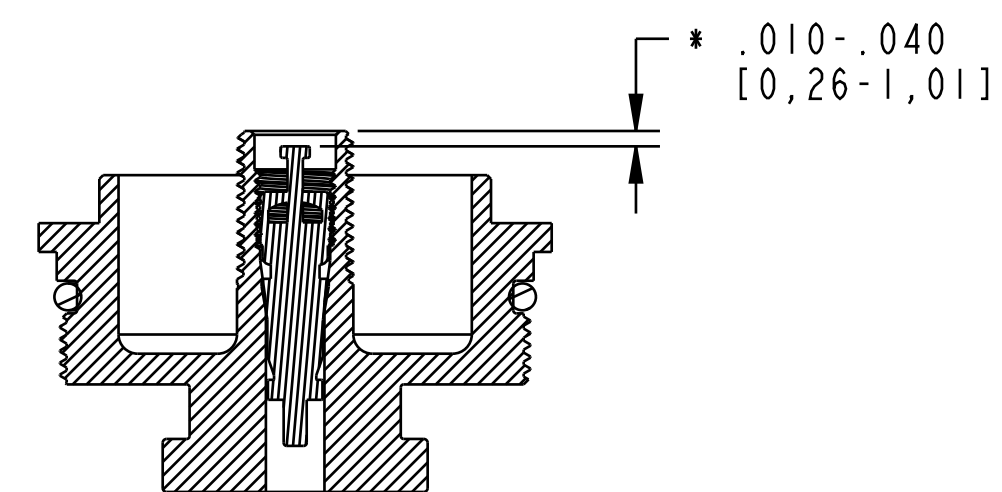

B

B

A

A

SECTION A-A

- PROPRIETARY -  
THIS DOCUMENT CONTAINS CONFIDENTIAL, PROPRIETARY INFORMATION  
THAT IS FOX PROPERTY. DO NOT DISCLOSE TO OR DUPLICATE  
FOR OTHERS EXCEPT AS AUTHORIZED BY FOX.

<b>FOX</b>		<b>FOX Factory, Inc.</b>	Ph 831-768-1100
		130 Hangar Way, Watsonville, CA 95076 USA	Fax 831-768-9312
TITLE	Topcap Assy, 2018, FLOAT LC NA 2, 34, Black		
SIZE	DWG. NO.	820-05-416-KIT	
C	SCALE	2.00:1	SHEET 1 OF 1