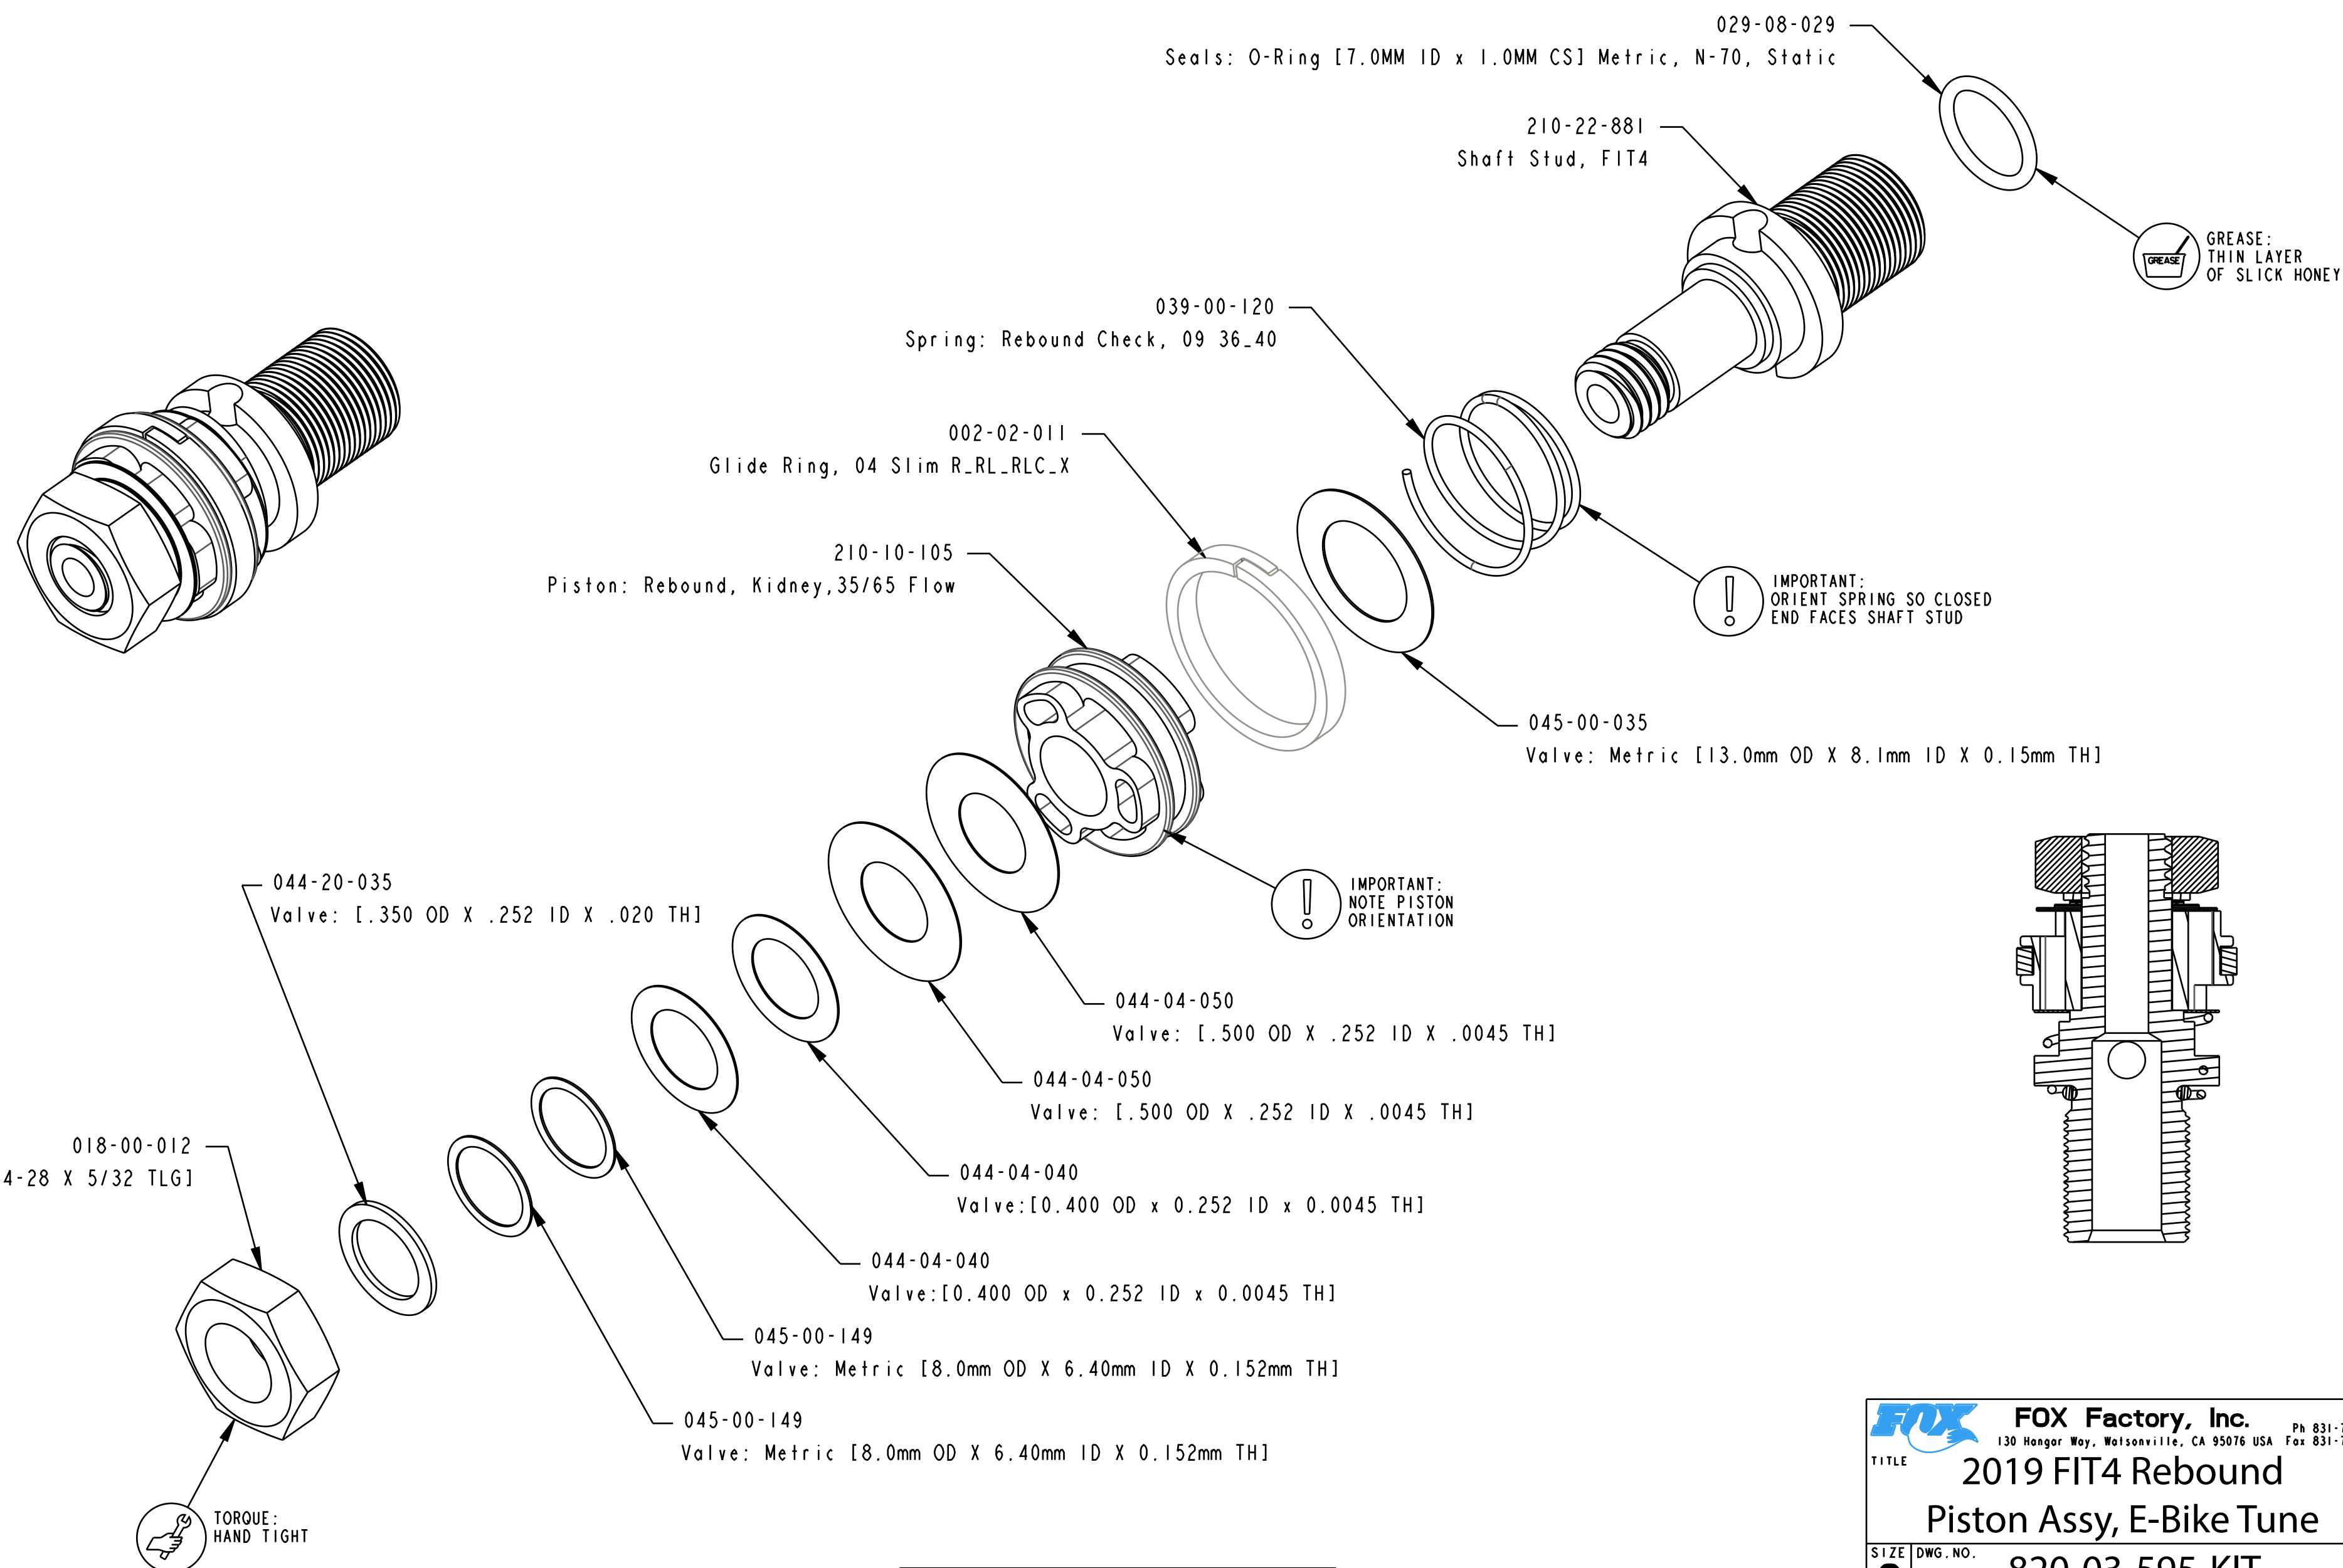

4

3

2

1

- PROPRIETARY -  
THIS DOCUMENT CONTAINS CONFIDENTIAL, PROPRIETARY INFORMATION  
THAT IS FOX PROPERTY. DO NOT DISCLOSE TO OR DUPLICATE  
FOR OTHERS EXCEPT AS AUTHORIZED BY FOX.

		<b>FOX Factory, Inc.</b> 130 Hangar Way, Watsonville, CA 95076 USA Ph 831-768-1100 Fax 831-768-9312
<b>TITLE</b> 2019 FIT4 Rebound Piston Assy, E-Bike Tune		
<b>SIZE</b> C	<b>DWG. NO.</b> 820-03-595-KIT	
<b>PLOT SCALE</b> 3.00:1		<b>SHEET</b> 1 OF 1