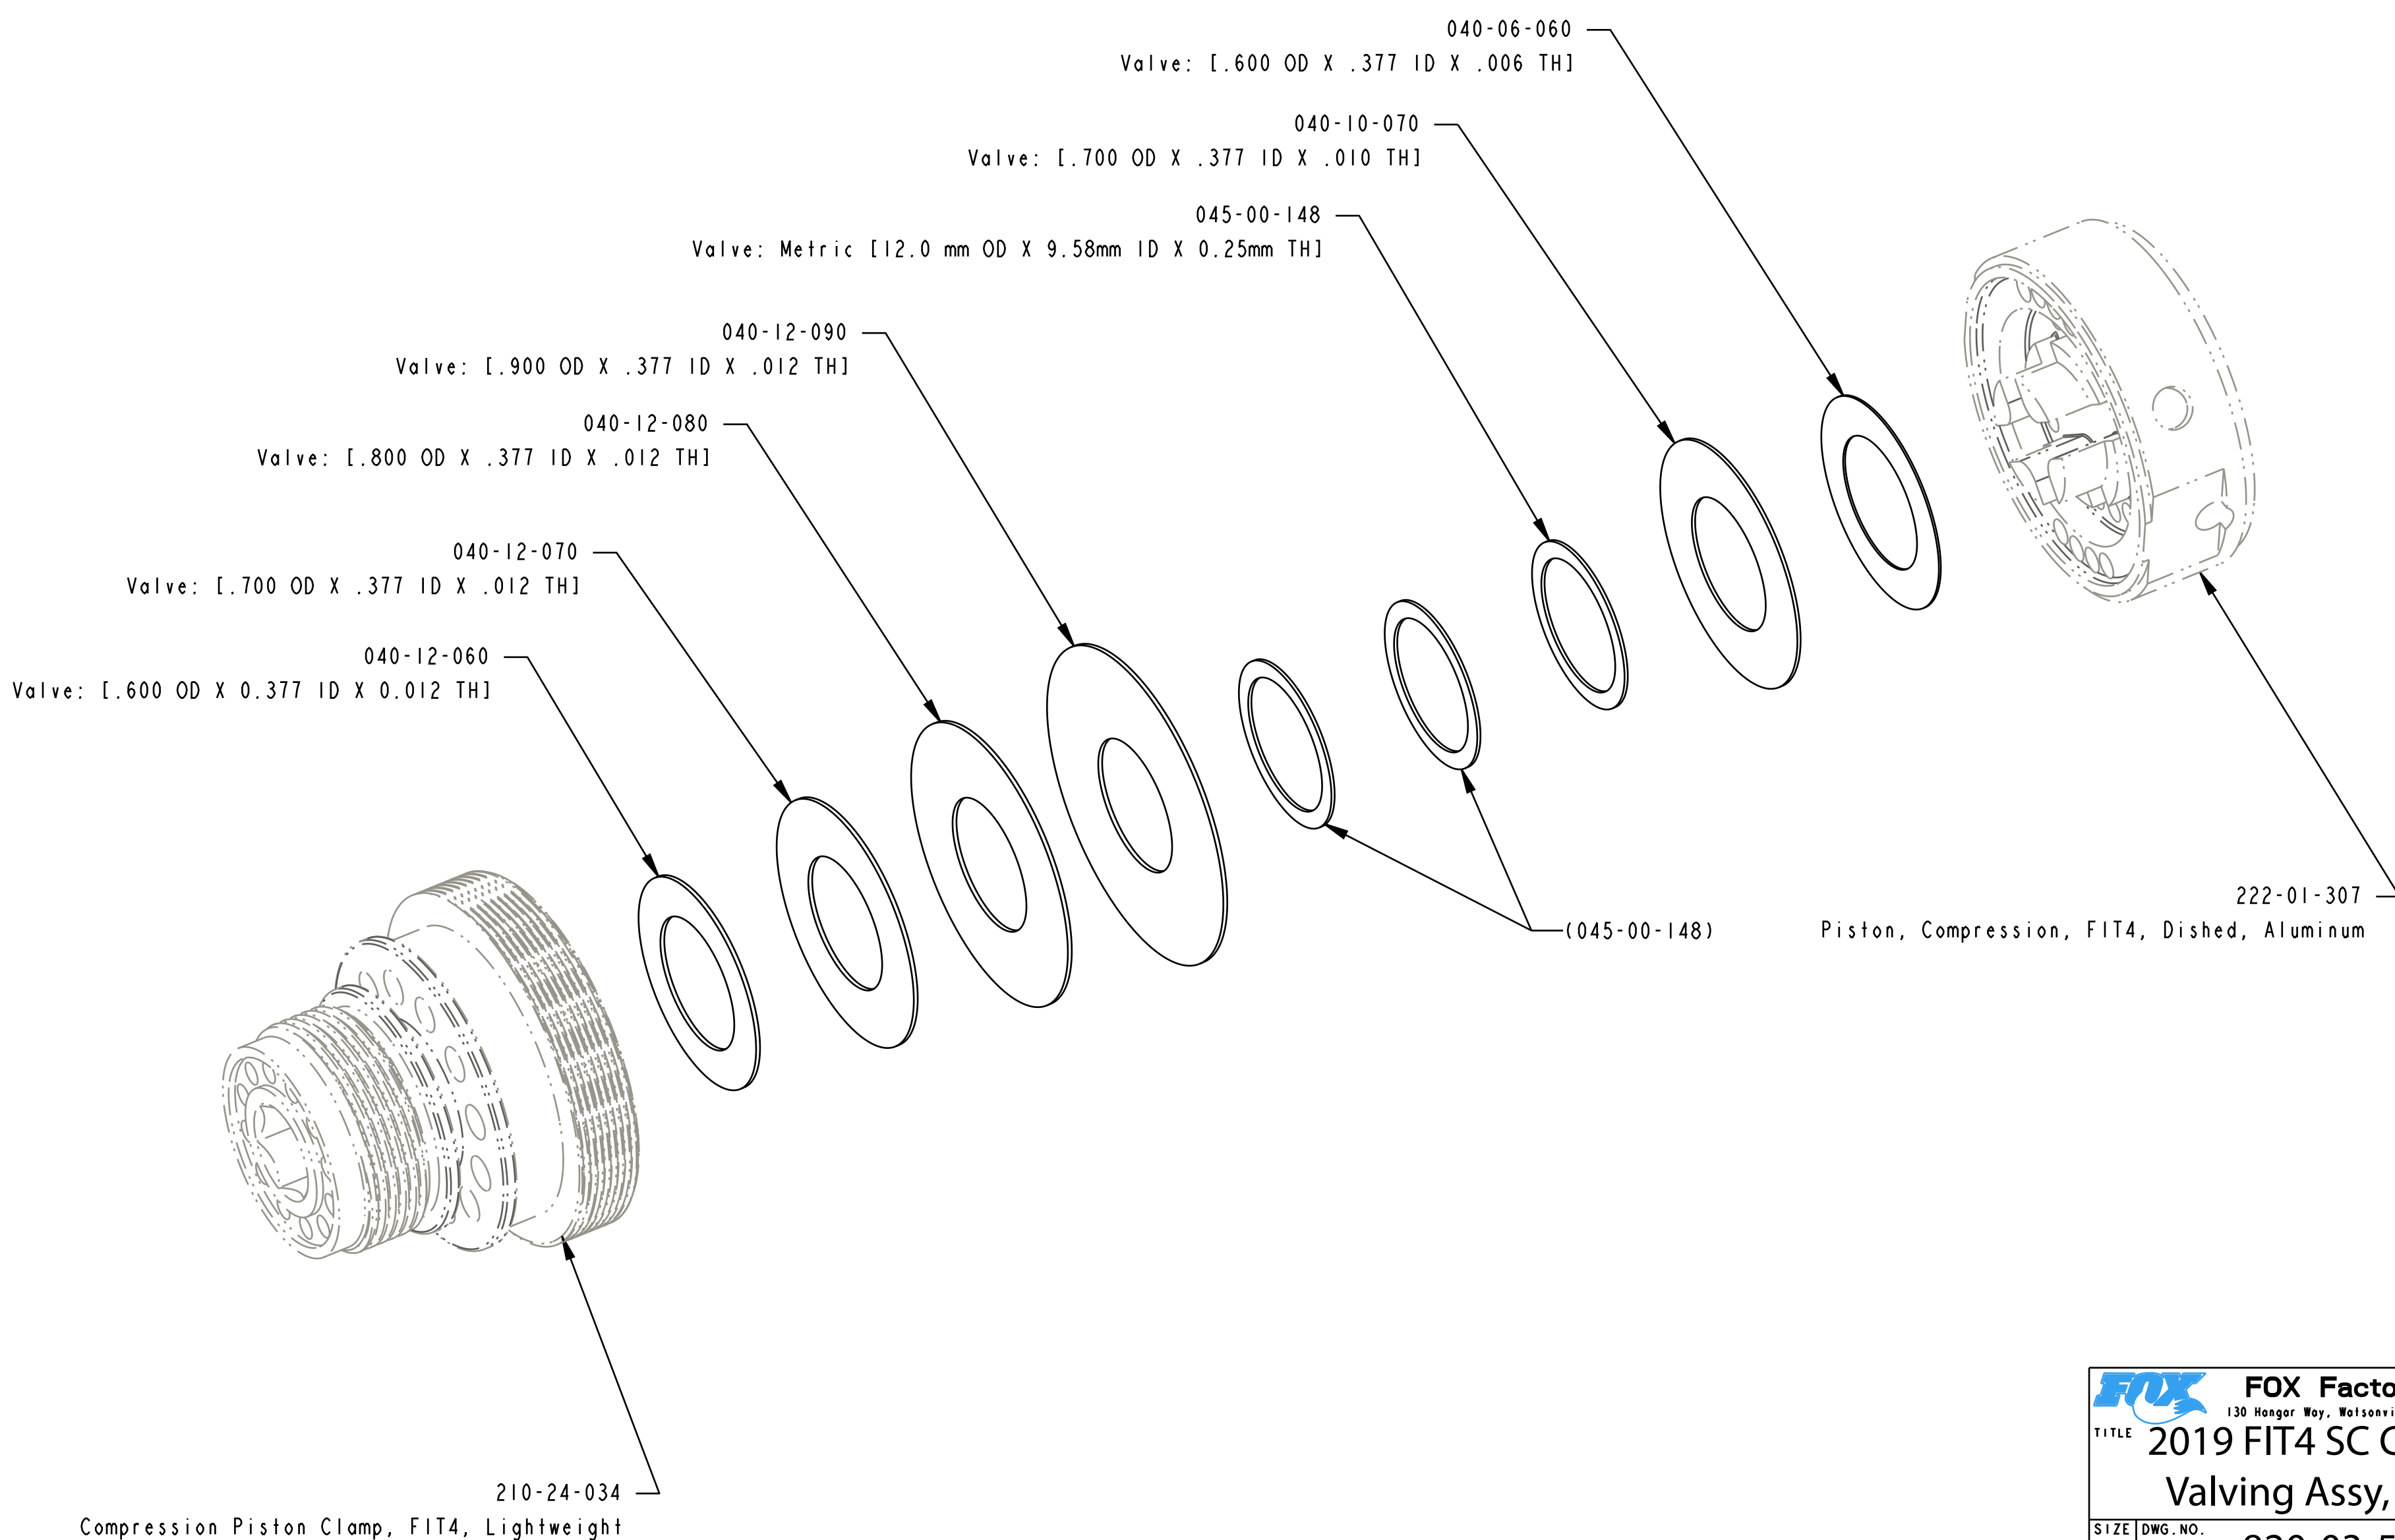

4

3

2

1

D

D

C

C

B

B

A

A

- PROPRIETARY -  
THIS DOCUMENT CONTAINS CONFIDENTIAL, PROPRIETARY INFORMATION  
THAT IS FOX PROPERTY. DO NOT DISCLOSE TO OR DUPLICATE  
FOR OTHERS EXCEPT AS AUTHORIZED BY FOX.

		<b>FOX Factory, Inc.</b>	Ph 831-768-1100
		130 Hangar Way, Watsonville, CA 95076 USA	Fax 831-768-9312
TITLE <b>2019 FIT4 SC Compression Valving Assy, 8mm Shaft</b>			
SIZE <b>C</b>	DWG. NO. <b>820-03-575-KIT</b>		
PLOT SCALE 3.00:1		SHEET 1 OF 1	

4

3

2

1