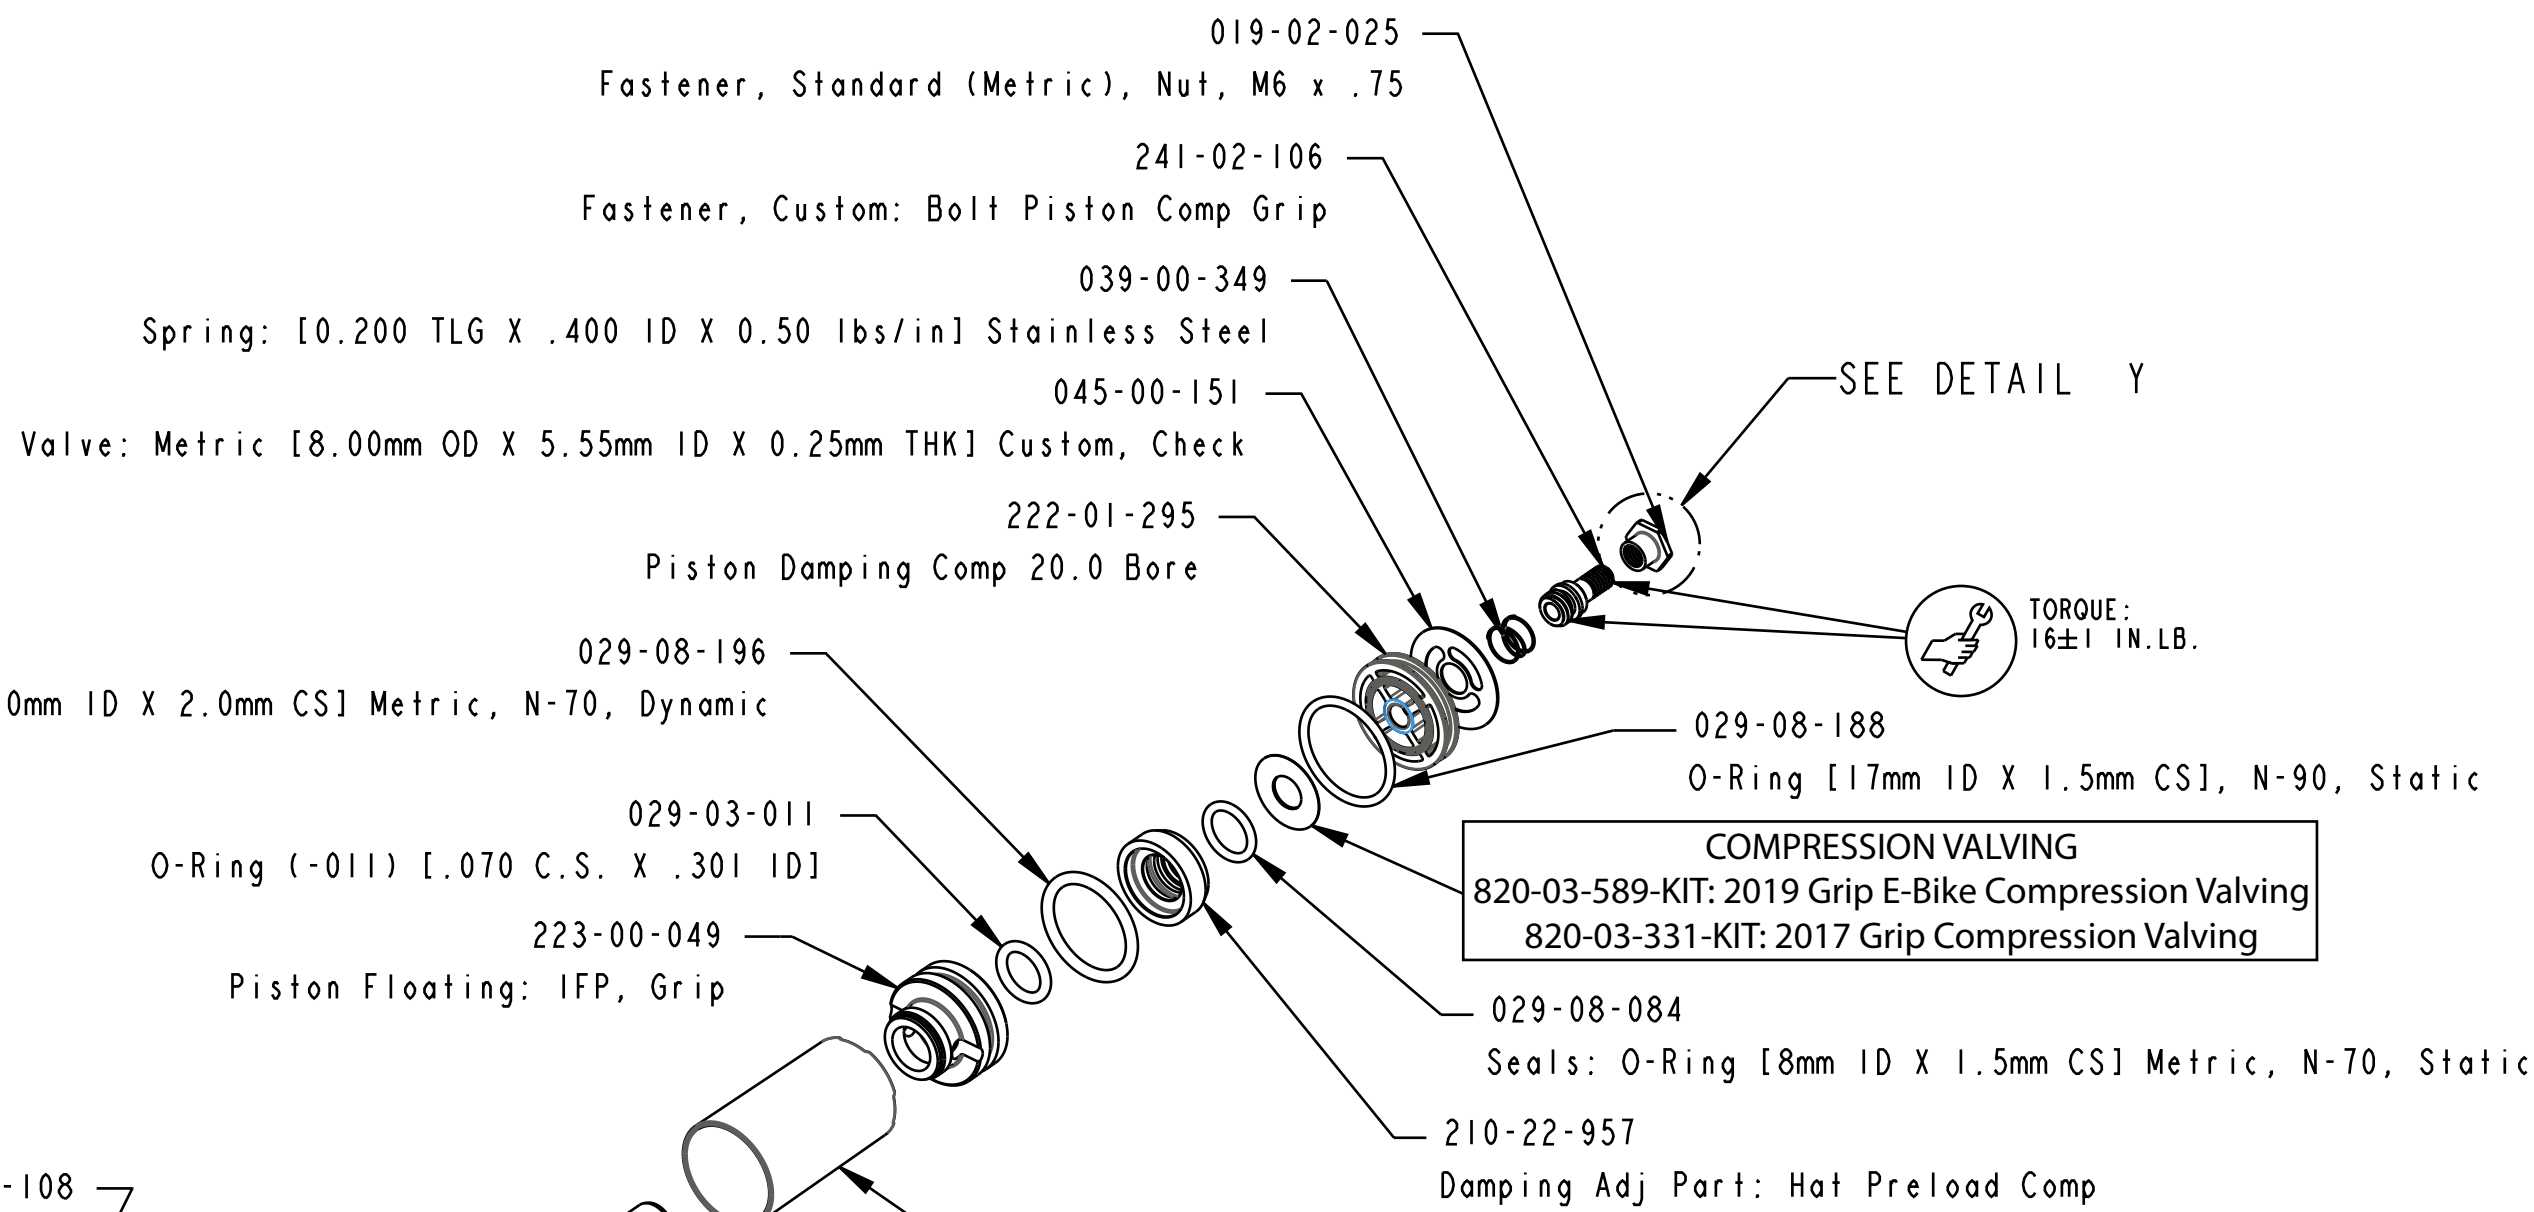

4

3

2

1

DETAIL Y
SCALE 4:1

IMPORTANT:
NOTE ORIENTATION
THIS END TAPERED

- PROPRIETARY -
THIS DOCUMENT CONTAINS CONFIDENTIAL, PROPRIETARY INFORMATION
THAT IS FOX PROPERTY. DO NOT DISCLOSE TO OR DUPLICATE
FOR OTHERS EXCEPT AS AUTHORIZED BY FOX.

FOX Factory, Inc. Ph 831-768-1100
130 Hangar Way, Watsonville, CA 95076 USA Fax 831-768-9312

TITLE
**2019 36 Rhythm
Grip Topcap Assemblies**

SIZE DWG. NO.
C

PLOT SCALE 0.80:1 SHEET 1 OF 1