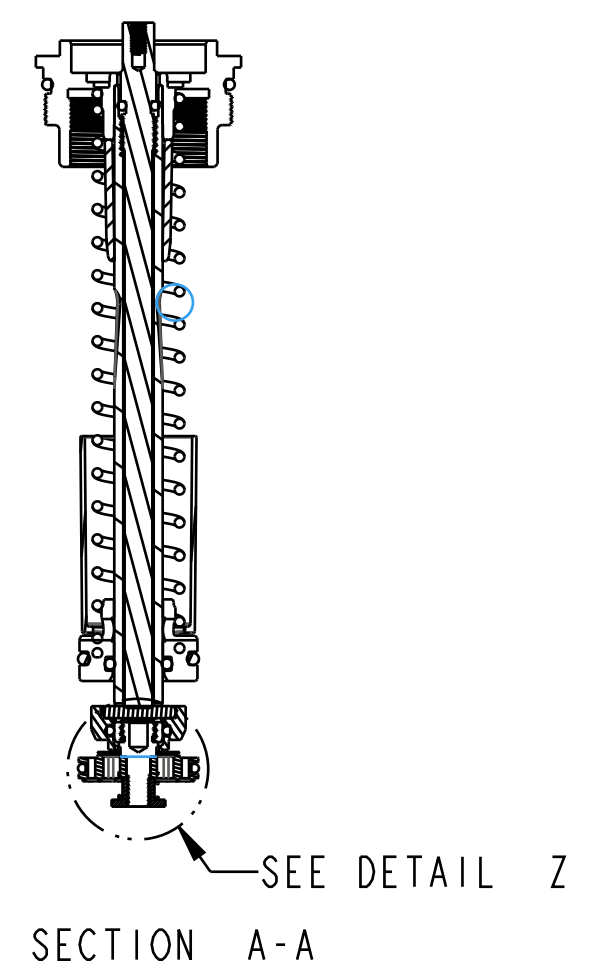

4

3

2

1

DETAIL Y
SCALE 4:1

IMPORTANT:
NOTE ORIENTATION
THIS END TAPERED

- PROPRIETARY -
THIS DOCUMENT CONTAINS CONFIDENTIAL, PROPRIETARY INFORMATION
THAT IS FOX PROPERTY. DO NOT DISCLOSE TO OR DUPLICATE
FOR OTHERS EXCEPT AS AUTHORIZED BY FOX.

FOX Factory, Inc. Ph 831-768-1100
130 Hangar Way, Watsonville, CA 95076 USA Fax 831-768-9312

TITLE
**2019 36 Rhythm
Grip Topcap Assemblies**

SIZE DWG. NO.
C

PLOT SCALE 0.80:1 SHEET 1 OF 1