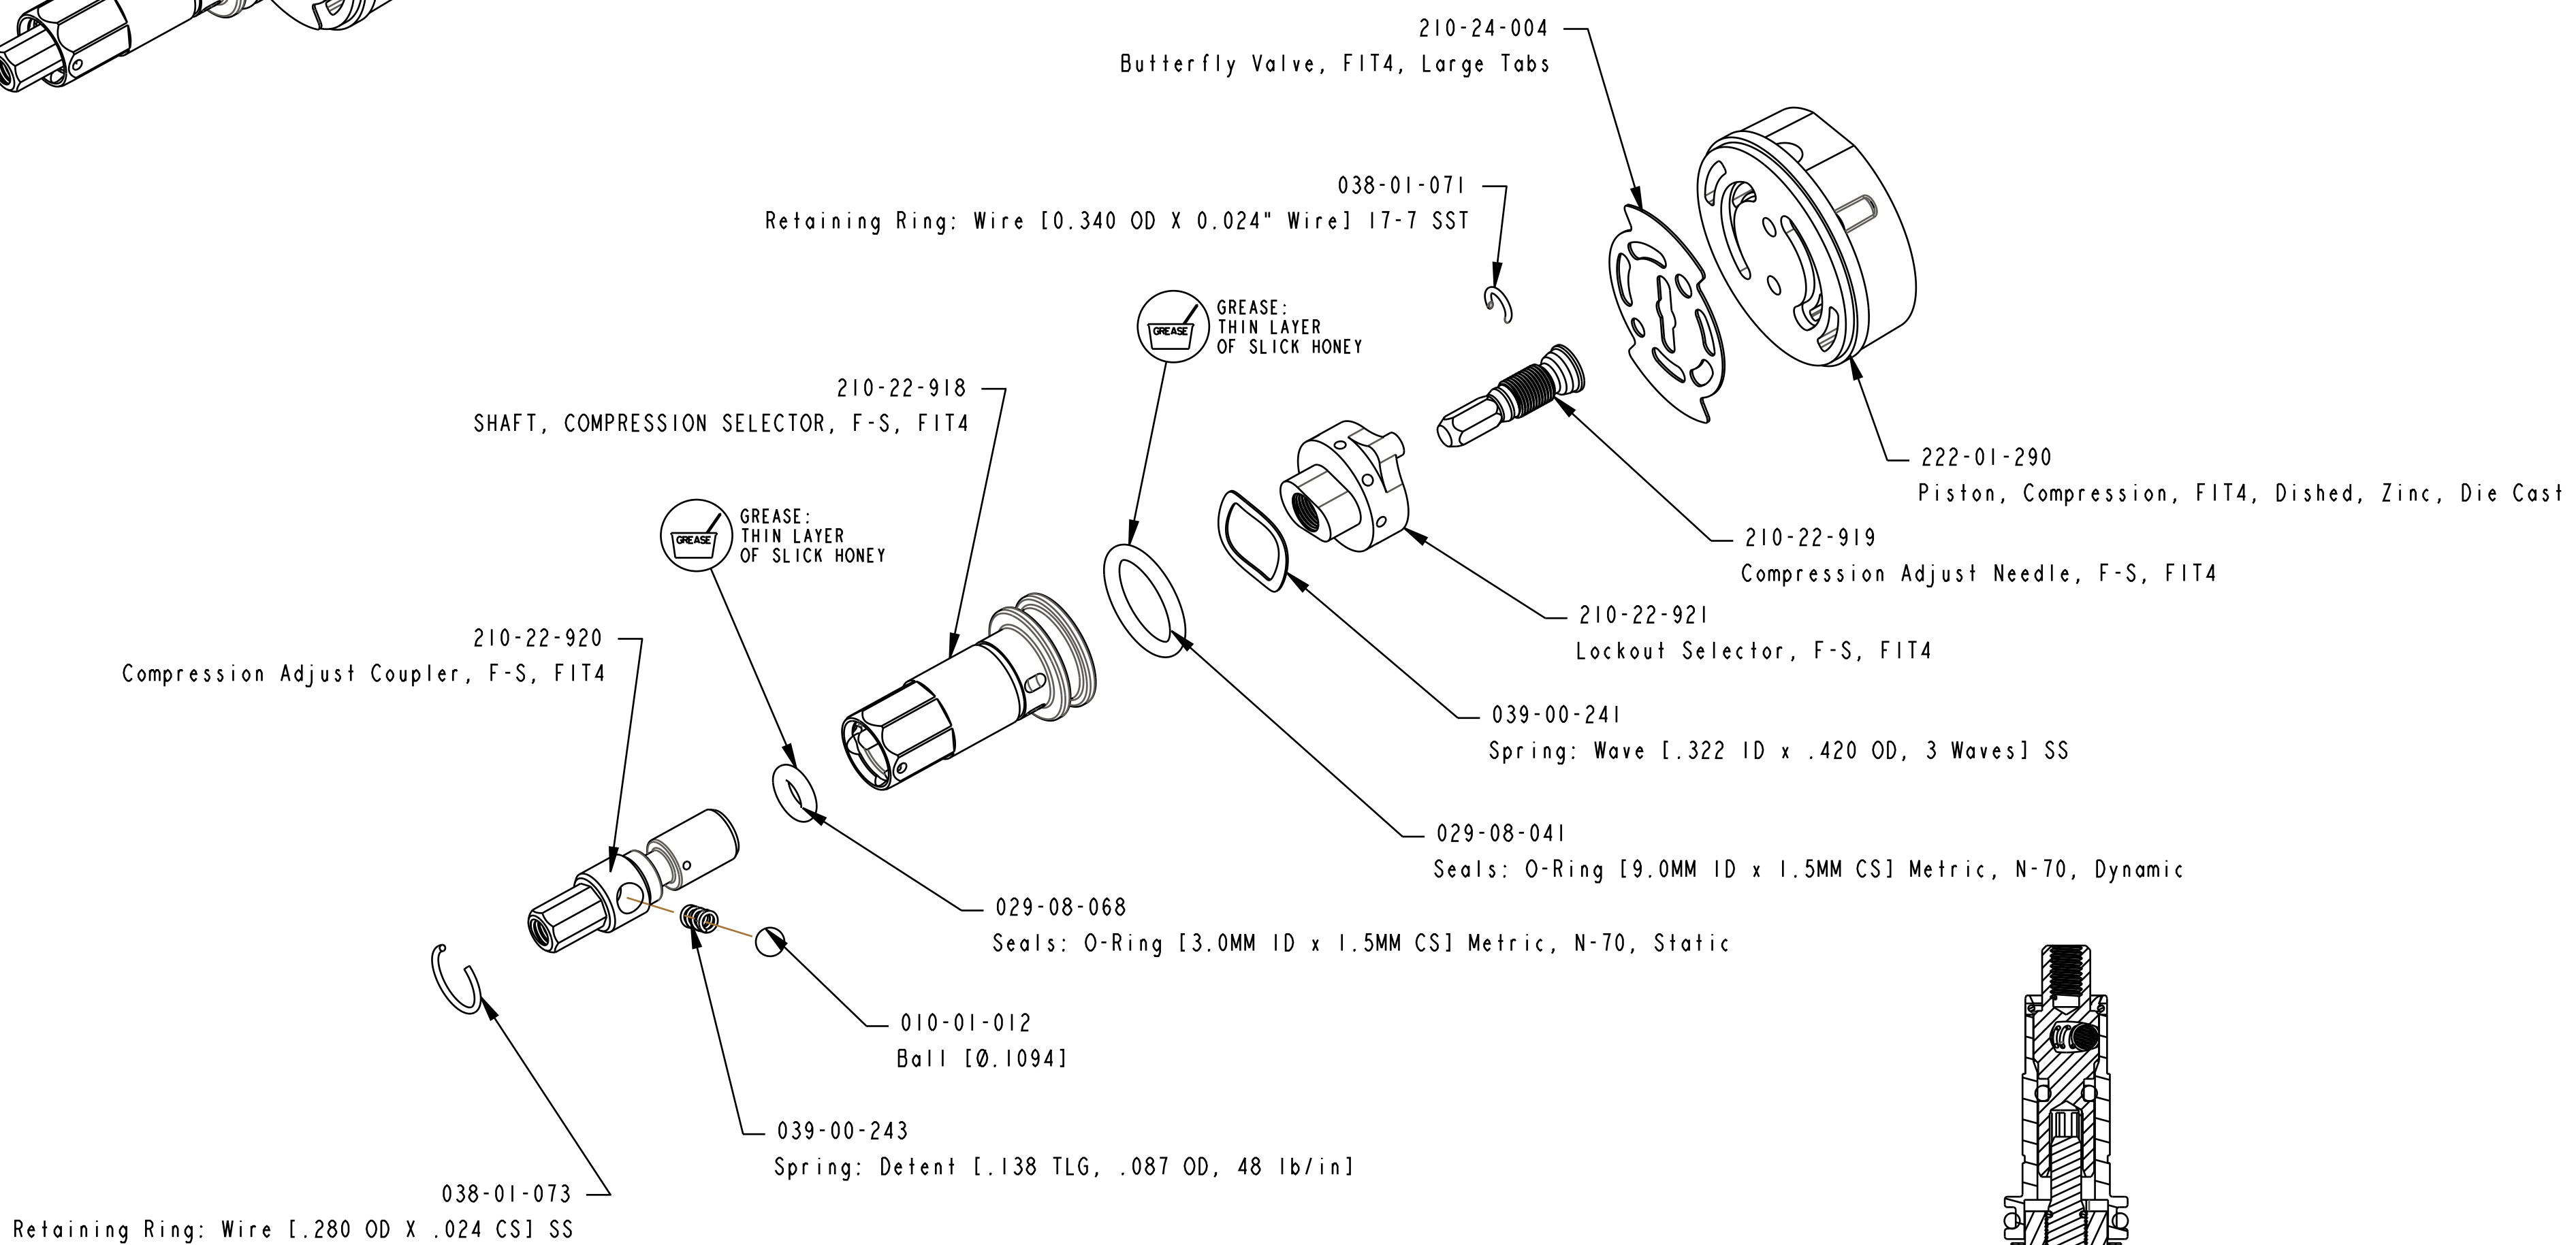

4

3

2

1

- PROPRIETARY -
 THIS DOCUMENT CONTAINS CONFIDENTIAL, PROPRIETARY INFORMATION
 THAT IS FOX PROPERTY. DO NOT DISCLOSE TO OR DUPLICATE
 FOR OTHERS EXCEPT AS AUTHORIZED BY FOX.

		FOX Factory, Inc.	Ph 831-768-1100
		130 Hangar Way, Watsonville, CA 95076 USA	Fax 831-768-9312
TITLE	2016 FIT4 F-S TOP CAP PARTS		
SIZE	DWG. NO.	820-03-462-KIT	
C	PLOT SCALE	2.00:1	SHEET 1 OF 1