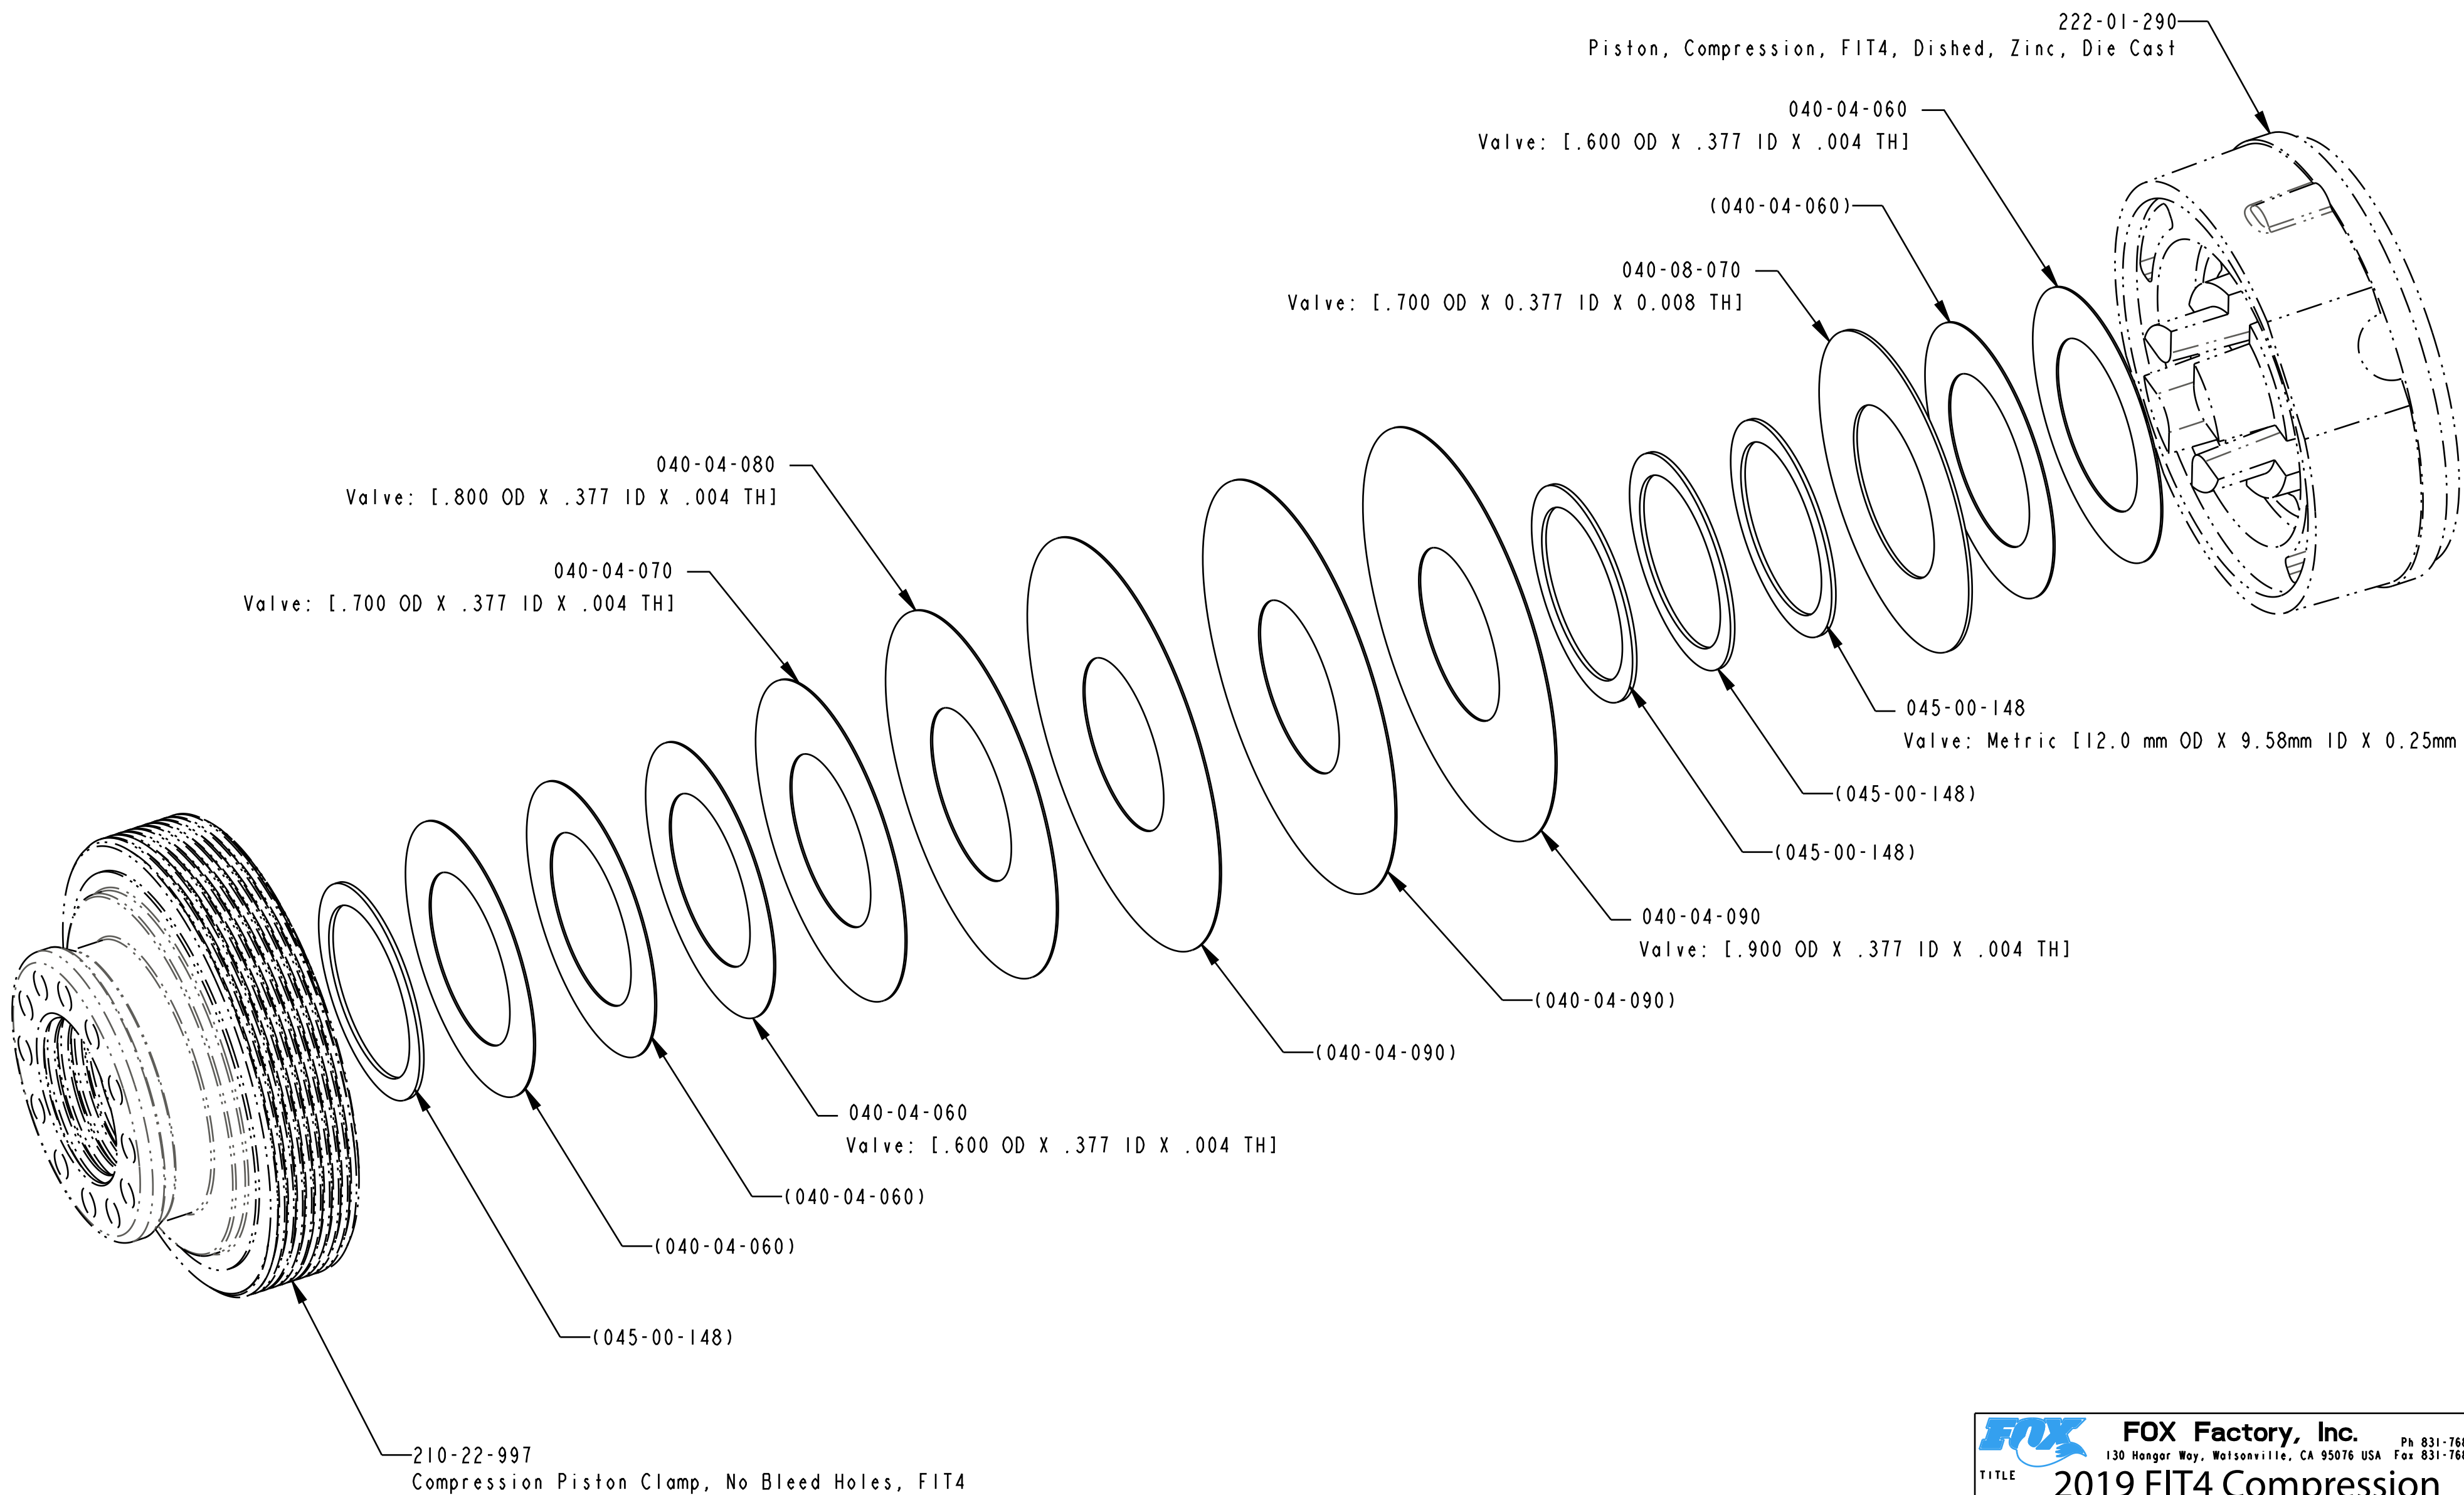

4

3

2

1

D

D

C

C

B

B

A

A

- PROPRIETARY -
THIS DOCUMENT CONTAINS CONFIDENTIAL, PROPRIETARY INFORMATION
THAT IS FOX PROPERTY. DO NOT DISCLOSE TO OR DUPLICATE
FOR OTHERS EXCEPT AS AUTHORIZED BY FOX.

| | | |
|----------------------------------------------------------------------------------------------------------------------------------------------------------------------------|------------------------------------------|-----------------------------------------------------|
|  FOX Factory, Inc. <small>130 Hangar Way, Watsonville, CA 95076 USA</small> | | <small>Ph 831-768-1100 Fax 831-768-9312</small> |
| TITLE 2019 FIT4 Compression Valving Assy, E-Bike Tune | | |
| SIZE C | DWG. NO. 820-03-596-KIT | |
| PLOT SCALE 4.00:1 | SHEET 1 OF 1 | |