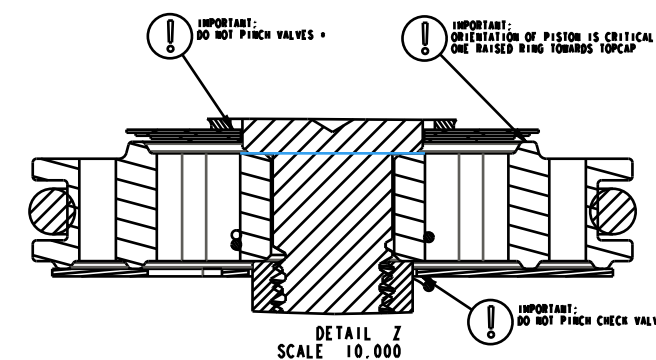

4

3

2

1

DETAIL Y
SCALE 4:1

029-08-108 Seals: O-Ring [4.0mm ID x 1.5mm CS] Metric, N-70, Static

IMPORTANT: NOTE ORIENTATION THIS END TAPERED

- PROPRIETARY -
 THIS DOCUMENT CONTAINS CONFIDENTIAL, PROPRIETARY INFORMATION THAT IS FOX PROPERTY. DO NOT DISCLOSE TO OR DUPLICATE FOR OTHERS EXCEPT AS AUTHORIZED BY FOX.

FOX Factory, Inc. Ph 831-768-1100
 130 Hangar Way, Watsonville, CA 95076 USA Fax 831-768-9312

TITLE **2019 36, Grip E-Bike Remote, Topcap Assy**

SIZE DWG. NO. **C 820-05-537-KIT**

PLOT SCALE 0.80:1 SHEET 1 OF 1