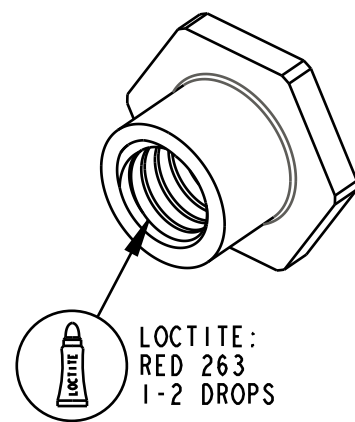

4

3

2

1

DETAIL Y
SCALE 4:1

029-08-108 Seals: O-Ring [4.0mm ID x 1.5mm CS] Metric, N-70, Static

IMPORTANT: NOTE ORIENTATION THIS END TAPERED

- PROPRIETARY -
 THIS DOCUMENT CONTAINS CONFIDENTIAL, PROPRIETARY INFORMATION THAT IS FOX PROPERTY. DO NOT DISCLOSE TO OR DUPLICATE FOR OTHERS EXCEPT AS AUTHORIZED BY FOX.

FOX Factory, Inc. Ph 831-768-1100
 130 Hangar Way, Watsonville, CA 95076 USA Fax 831-768-9312

TITLE **2019 36, Grip E-Bike Remote, Topcap Assy**

SIZE DWG. NO. **C 820-05-537-KIT**

PLOT SCALE 0.80:1 SHEET 1 OF 1