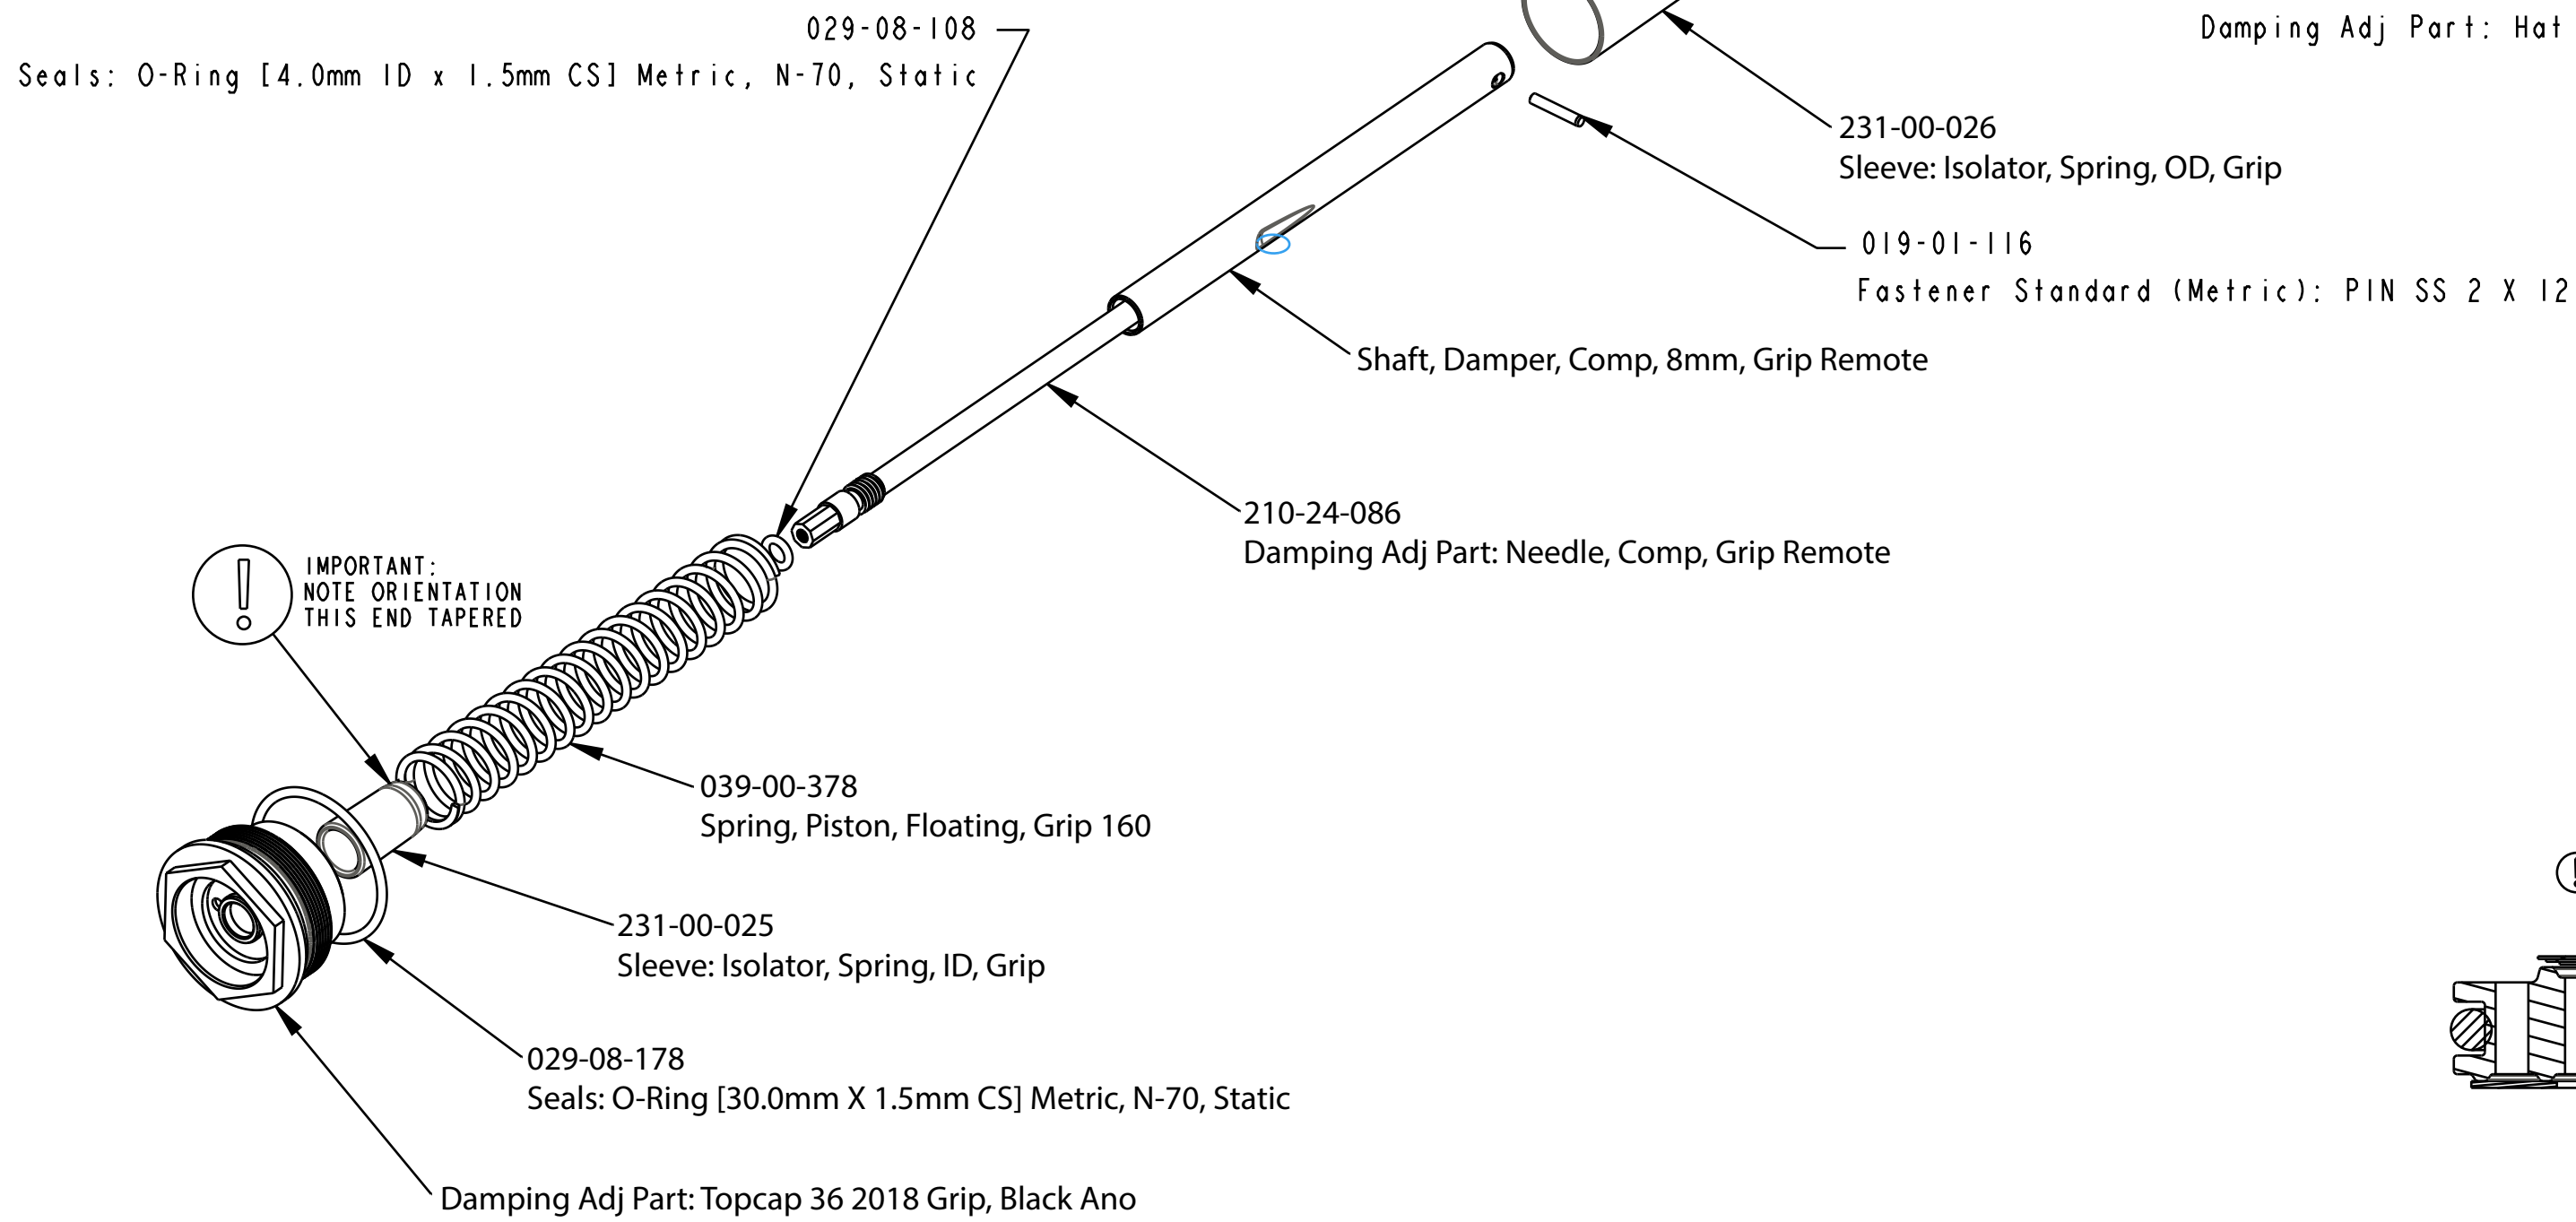

4

3

2

1

DETAIL Y
SCALE 4:1

029-08-108 Seals: O-Ring [4.0mm ID x 1.5mm CS] Metric, N-70, Static

IMPORTANT: NOTE ORIENTATION THIS END TAPERED

- PROPRIETARY -
 THIS DOCUMENT CONTAINS CONFIDENTIAL, PROPRIETARY INFORMATION THAT IS FOX PROPERTY. DO NOT DISCLOSE TO OR DUPLICATE FOR OTHERS EXCEPT AS AUTHORIZED BY FOX.

FOX Factory, Inc. Ph 831-768-1100
 130 Hangar Way, Watsonville, CA 95076 USA Fax 831-768-9312

TITLE **2019 36, Grip E-Bike Remote, Topcap Assy**

SIZE DWG. NO. **C 820-05-537-KIT**

PLOT SCALE 0.80:1 SHEET 1 OF 1