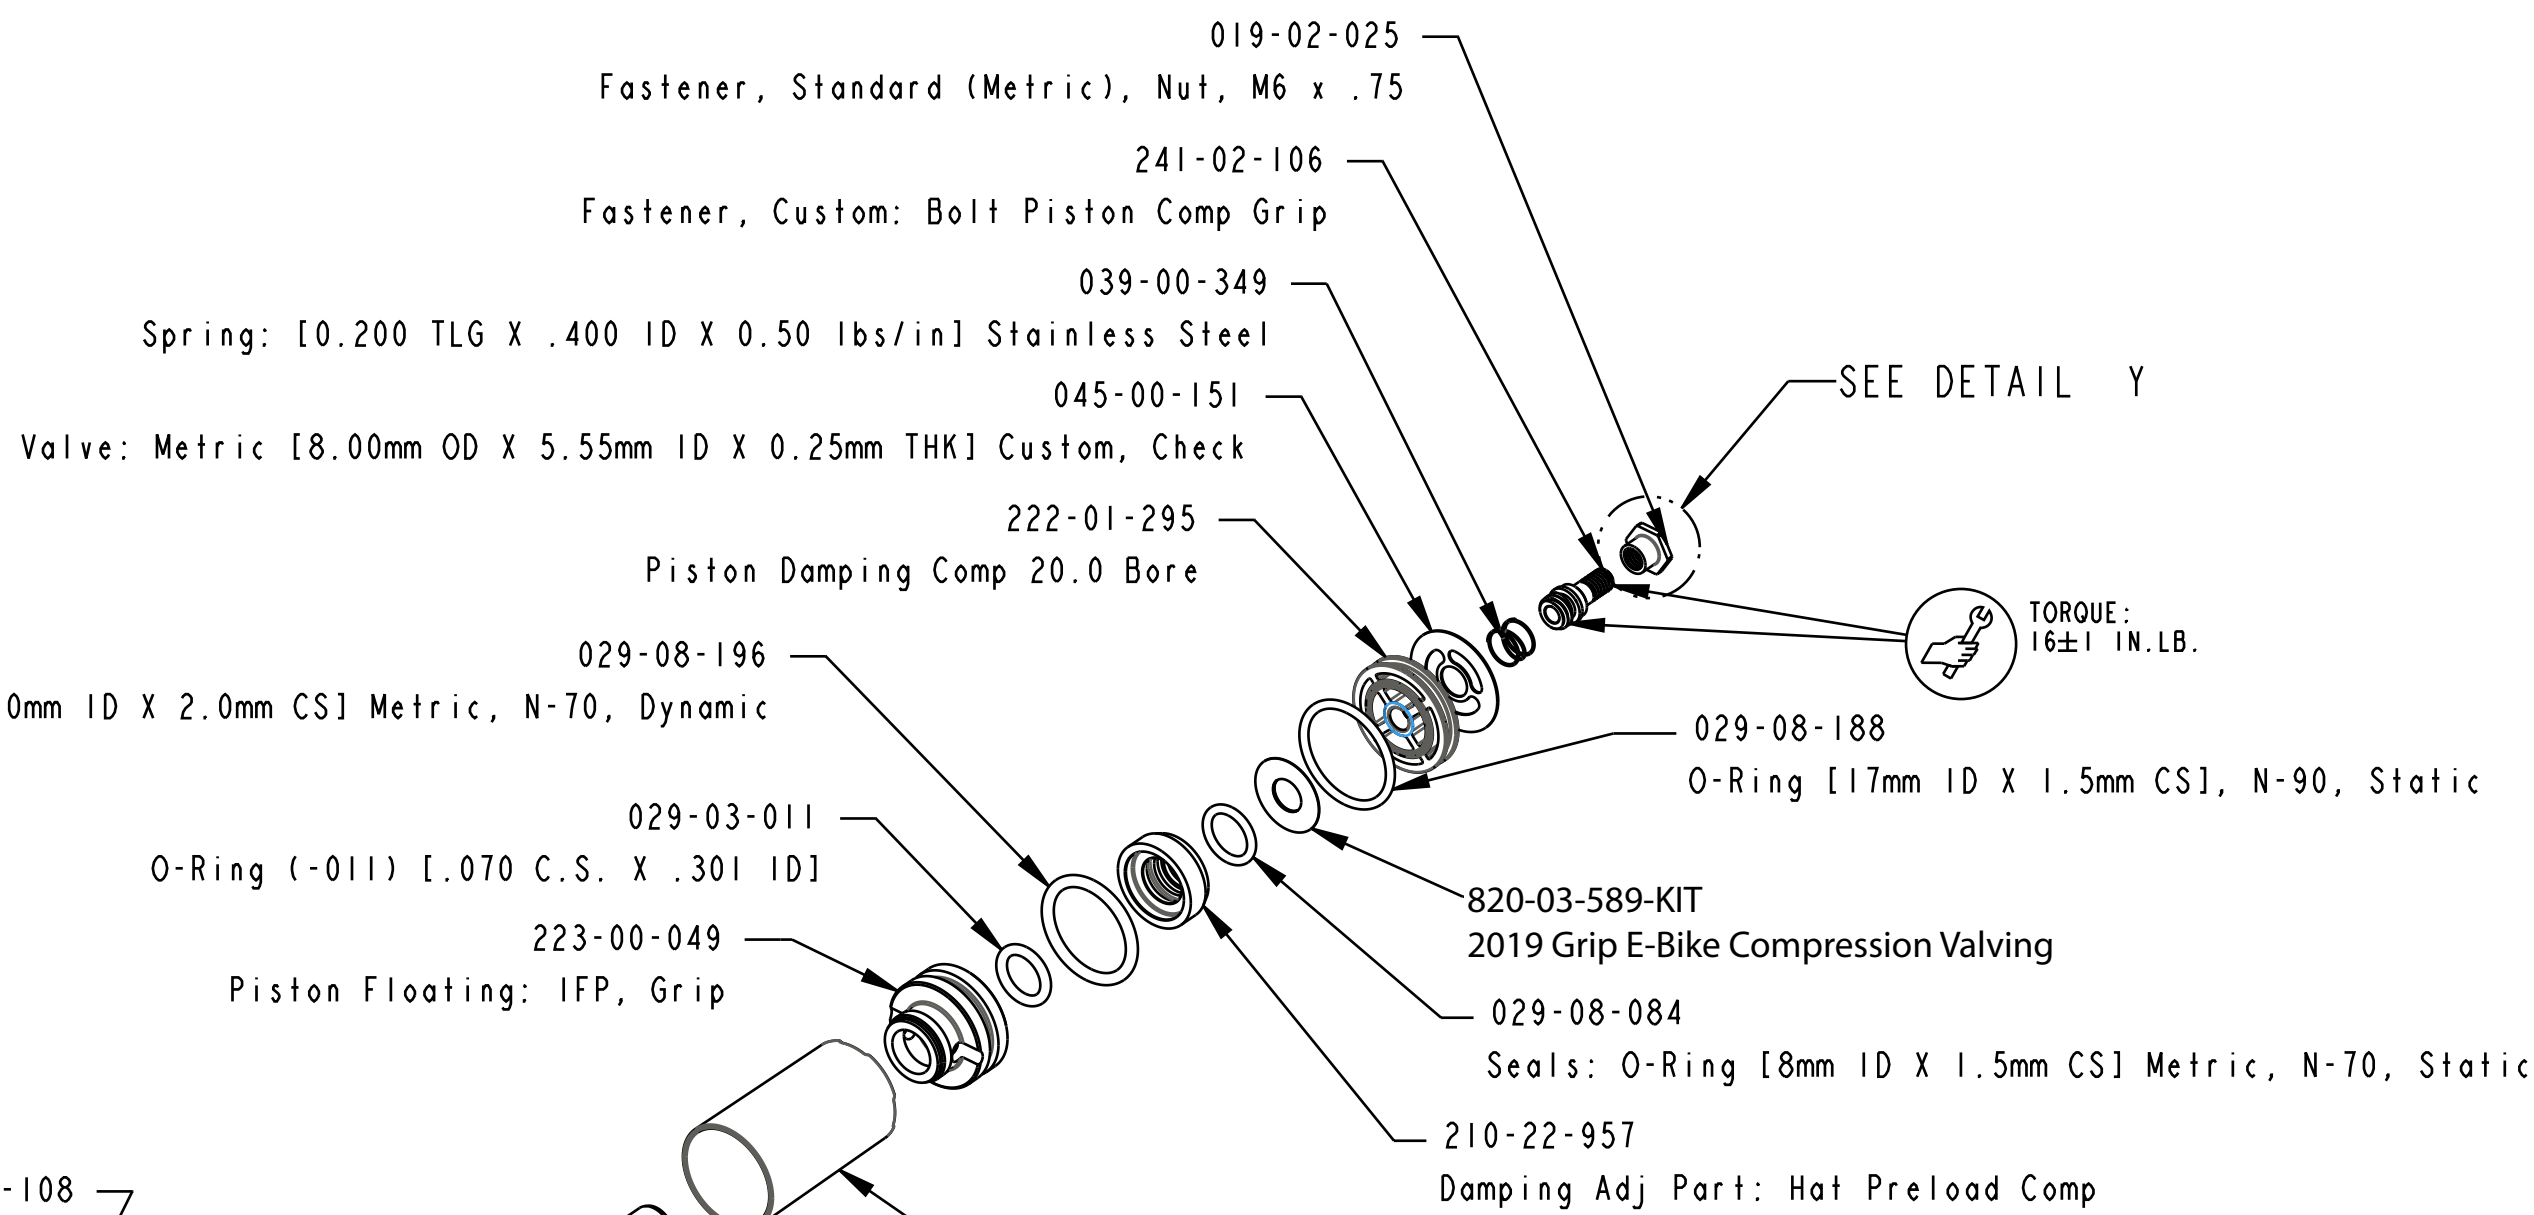

4

3

2

1

DETAIL Y
SCALE 4:1

029-08-108 Seals: O-Ring [4.0mm ID x 1.5mm CS] Metric, N-70, Static

IMPORTANT: NOTE ORIENTATION THIS END TAPERED

- PROPRIETARY -
 THIS DOCUMENT CONTAINS CONFIDENTIAL, PROPRIETARY INFORMATION THAT IS FOX PROPERTY. DO NOT DISCLOSE TO OR DUPLICATE FOR OTHERS EXCEPT AS AUTHORIZED BY FOX.

FOX Factory, Inc. Ph 831-768-1100
 130 Hangar Way, Watsonville, CA 95076 USA Fax 831-768-9312

TITLE **2019 36, Grip E-Bike Remote, Topcap Assy**

SIZE DWG. NO. **C 820-05-537-KIT**

PLOT SCALE 0.80:1 SHEET 1 OF 1