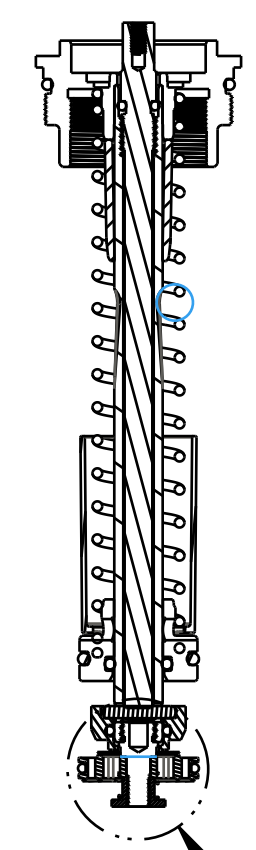

4

3

2

1

DETAIL Y
SCALE 4:1

029-08-108 Seals: O-Ring [4.0mm ID x 1.5mm CS] Metric, N-70, Static

IMPORTANT: NOTE ORIENTATION THIS END TAPERED

- PROPRIETARY -
 THIS DOCUMENT CONTAINS CONFIDENTIAL, PROPRIETARY INFORMATION THAT IS FOX PROPERTY. DO NOT DISCLOSE TO OR DUPLICATE FOR OTHERS EXCEPT AS AUTHORIZED BY FOX.

FOX Factory, Inc. Ph 831-768-1100
 130 Hangar Way, Watsonville, CA 95076 USA Fax 831-768-9312

TITLE **2019 36, Grip E-Bike Remote, Topcap Assy**

SIZE DWG. NO. **C 820-05-537-KIT**

PLOT SCALE 0.80:1 SHEET 1 OF 1