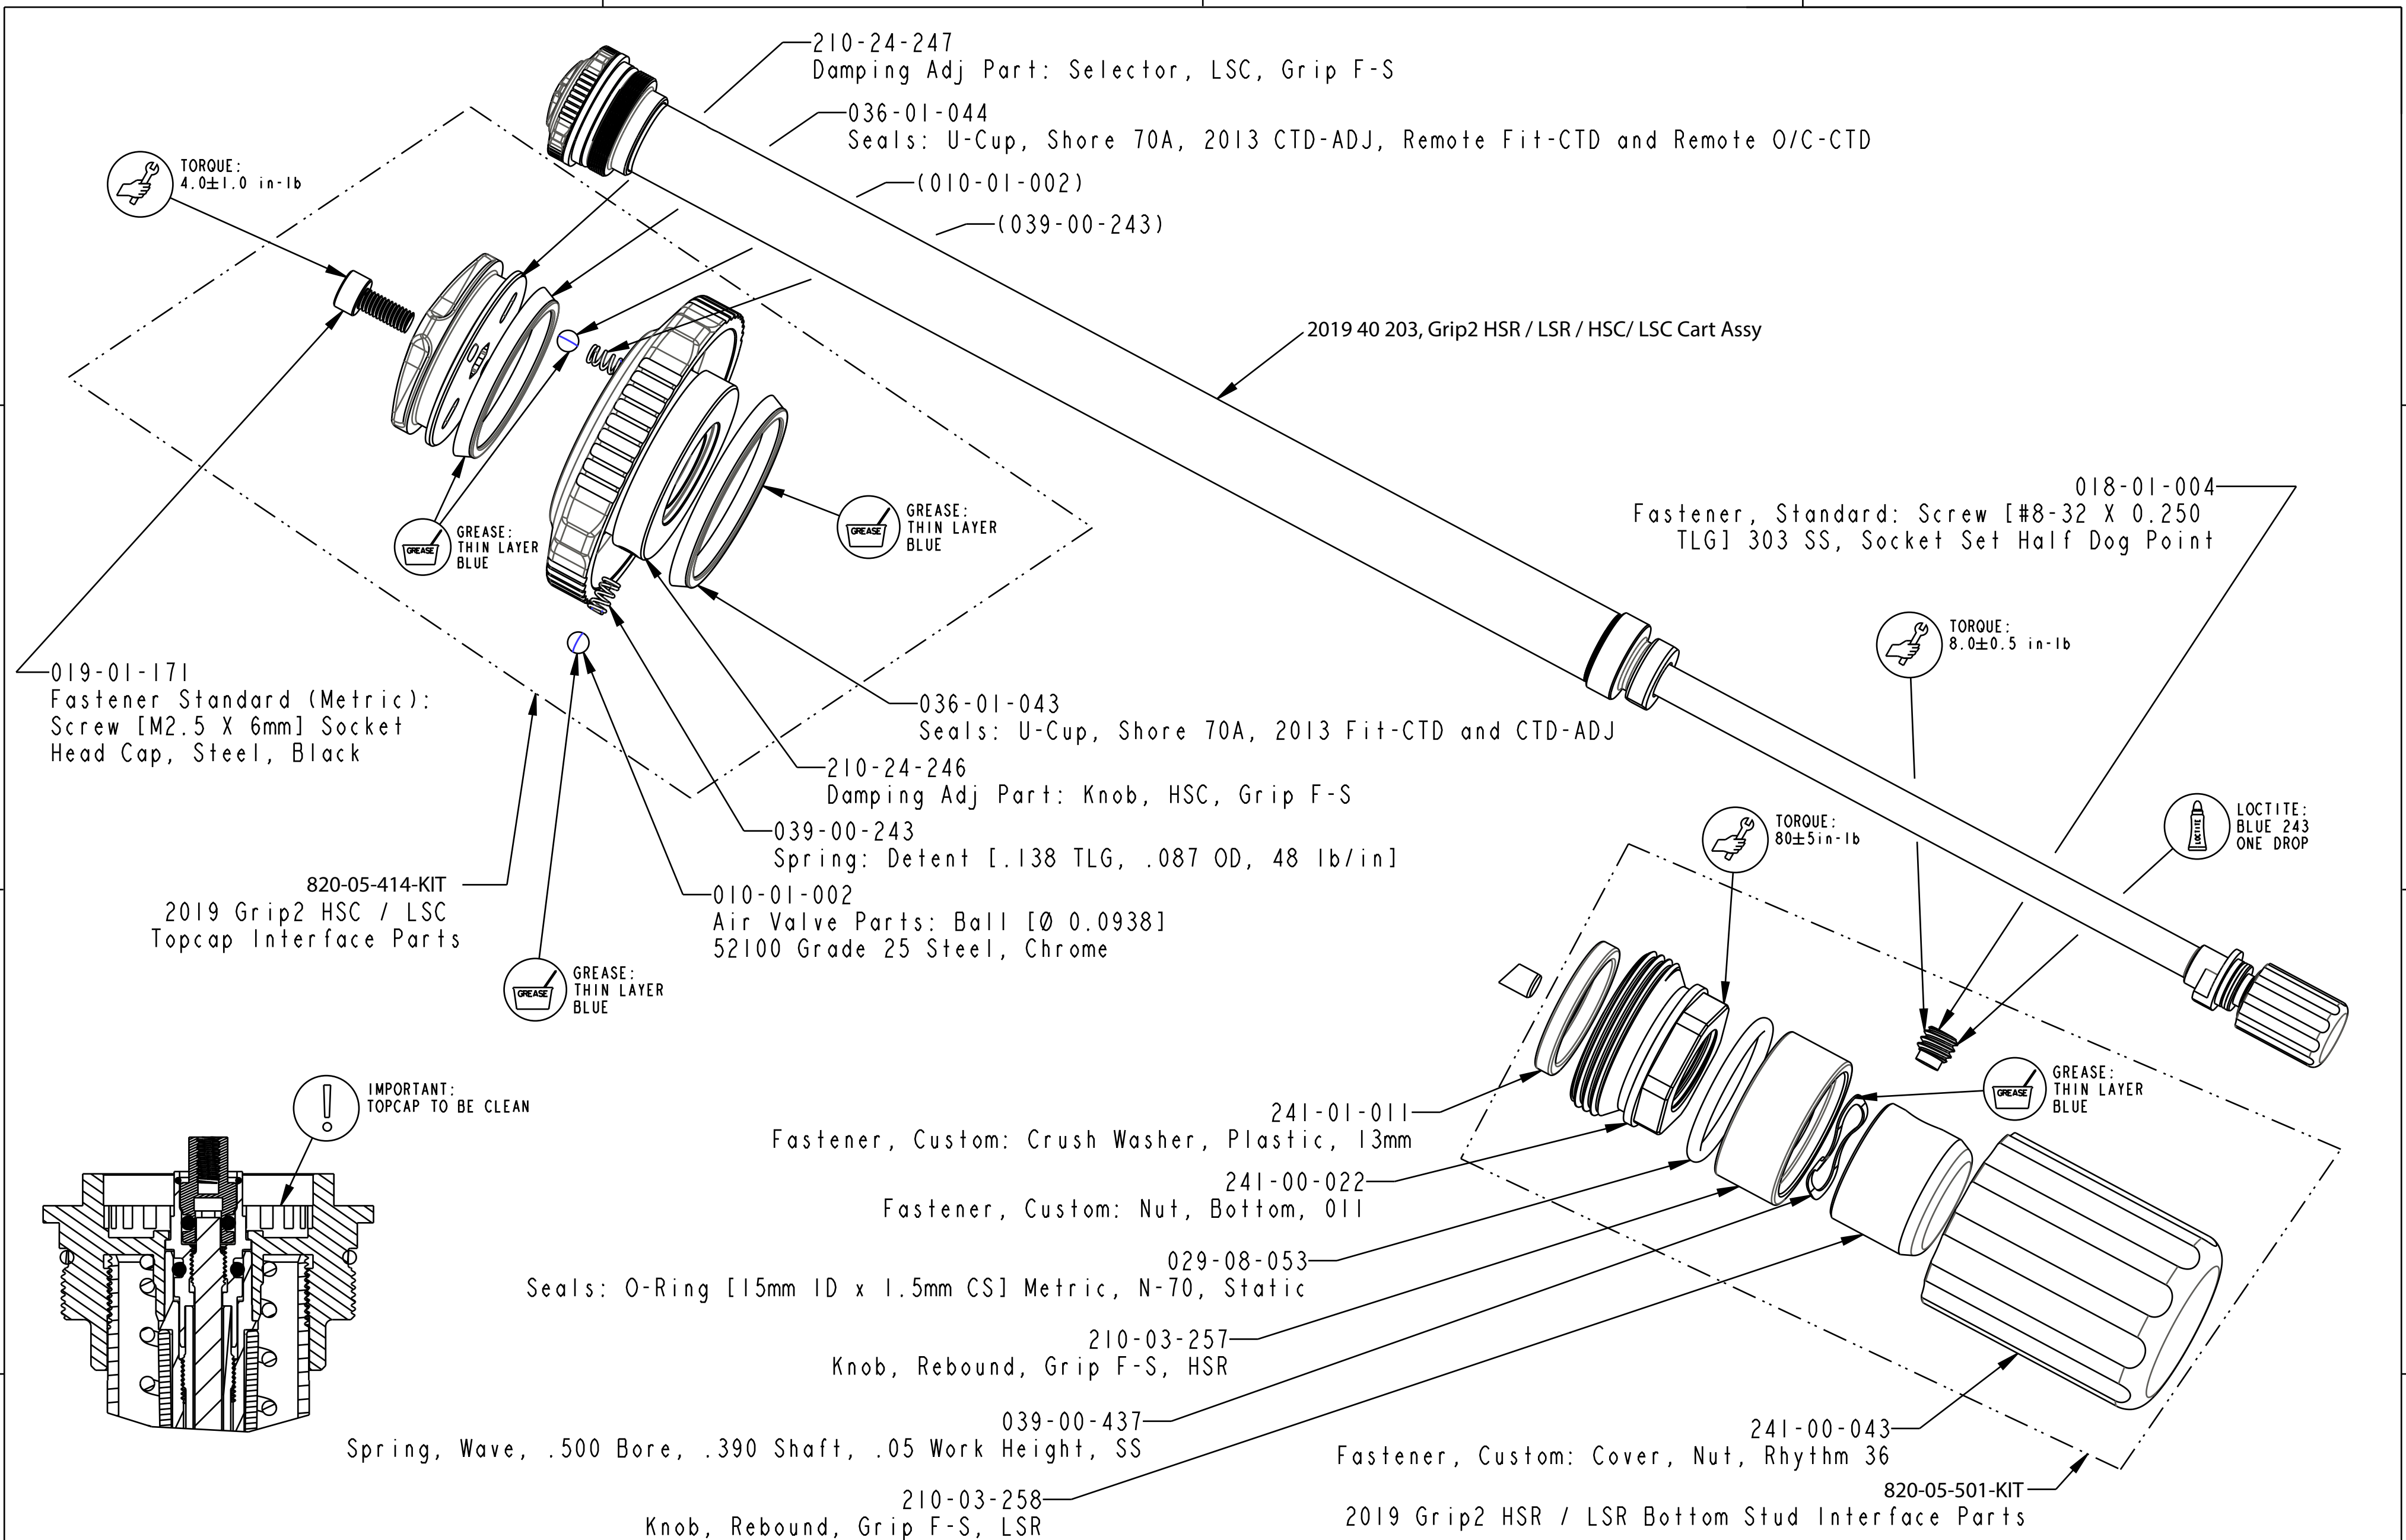

4

3

2

1

D

D

C

C

B

B

A

A

PROPRIETARY -
THIS DOCUMENT CONTAINS CONFIDENTIAL, PROPRIETARY INFORMATION
THAT IS FOX PROPERTY. DO NOT DISCLOSE TO OR DUPLICATE
FOR OTHERS EXCEPT AS AUTHORIZED BY FOX.

FOX **FOX Factory, Inc.** Ph 831-768-1100
130 Hangar Way, Watsonville, CA 95076 USA Fax 831-768-9312

**2019 40 203, Grip2 HSR / LSR /
HSC / LSC Cart Assy Complete**

SIZE DWG. NO. **820-18-029-KIT**

PLOT SCALE 1:1.333 SHEET 1 OF 1

4

3

2

ProE ASSEM