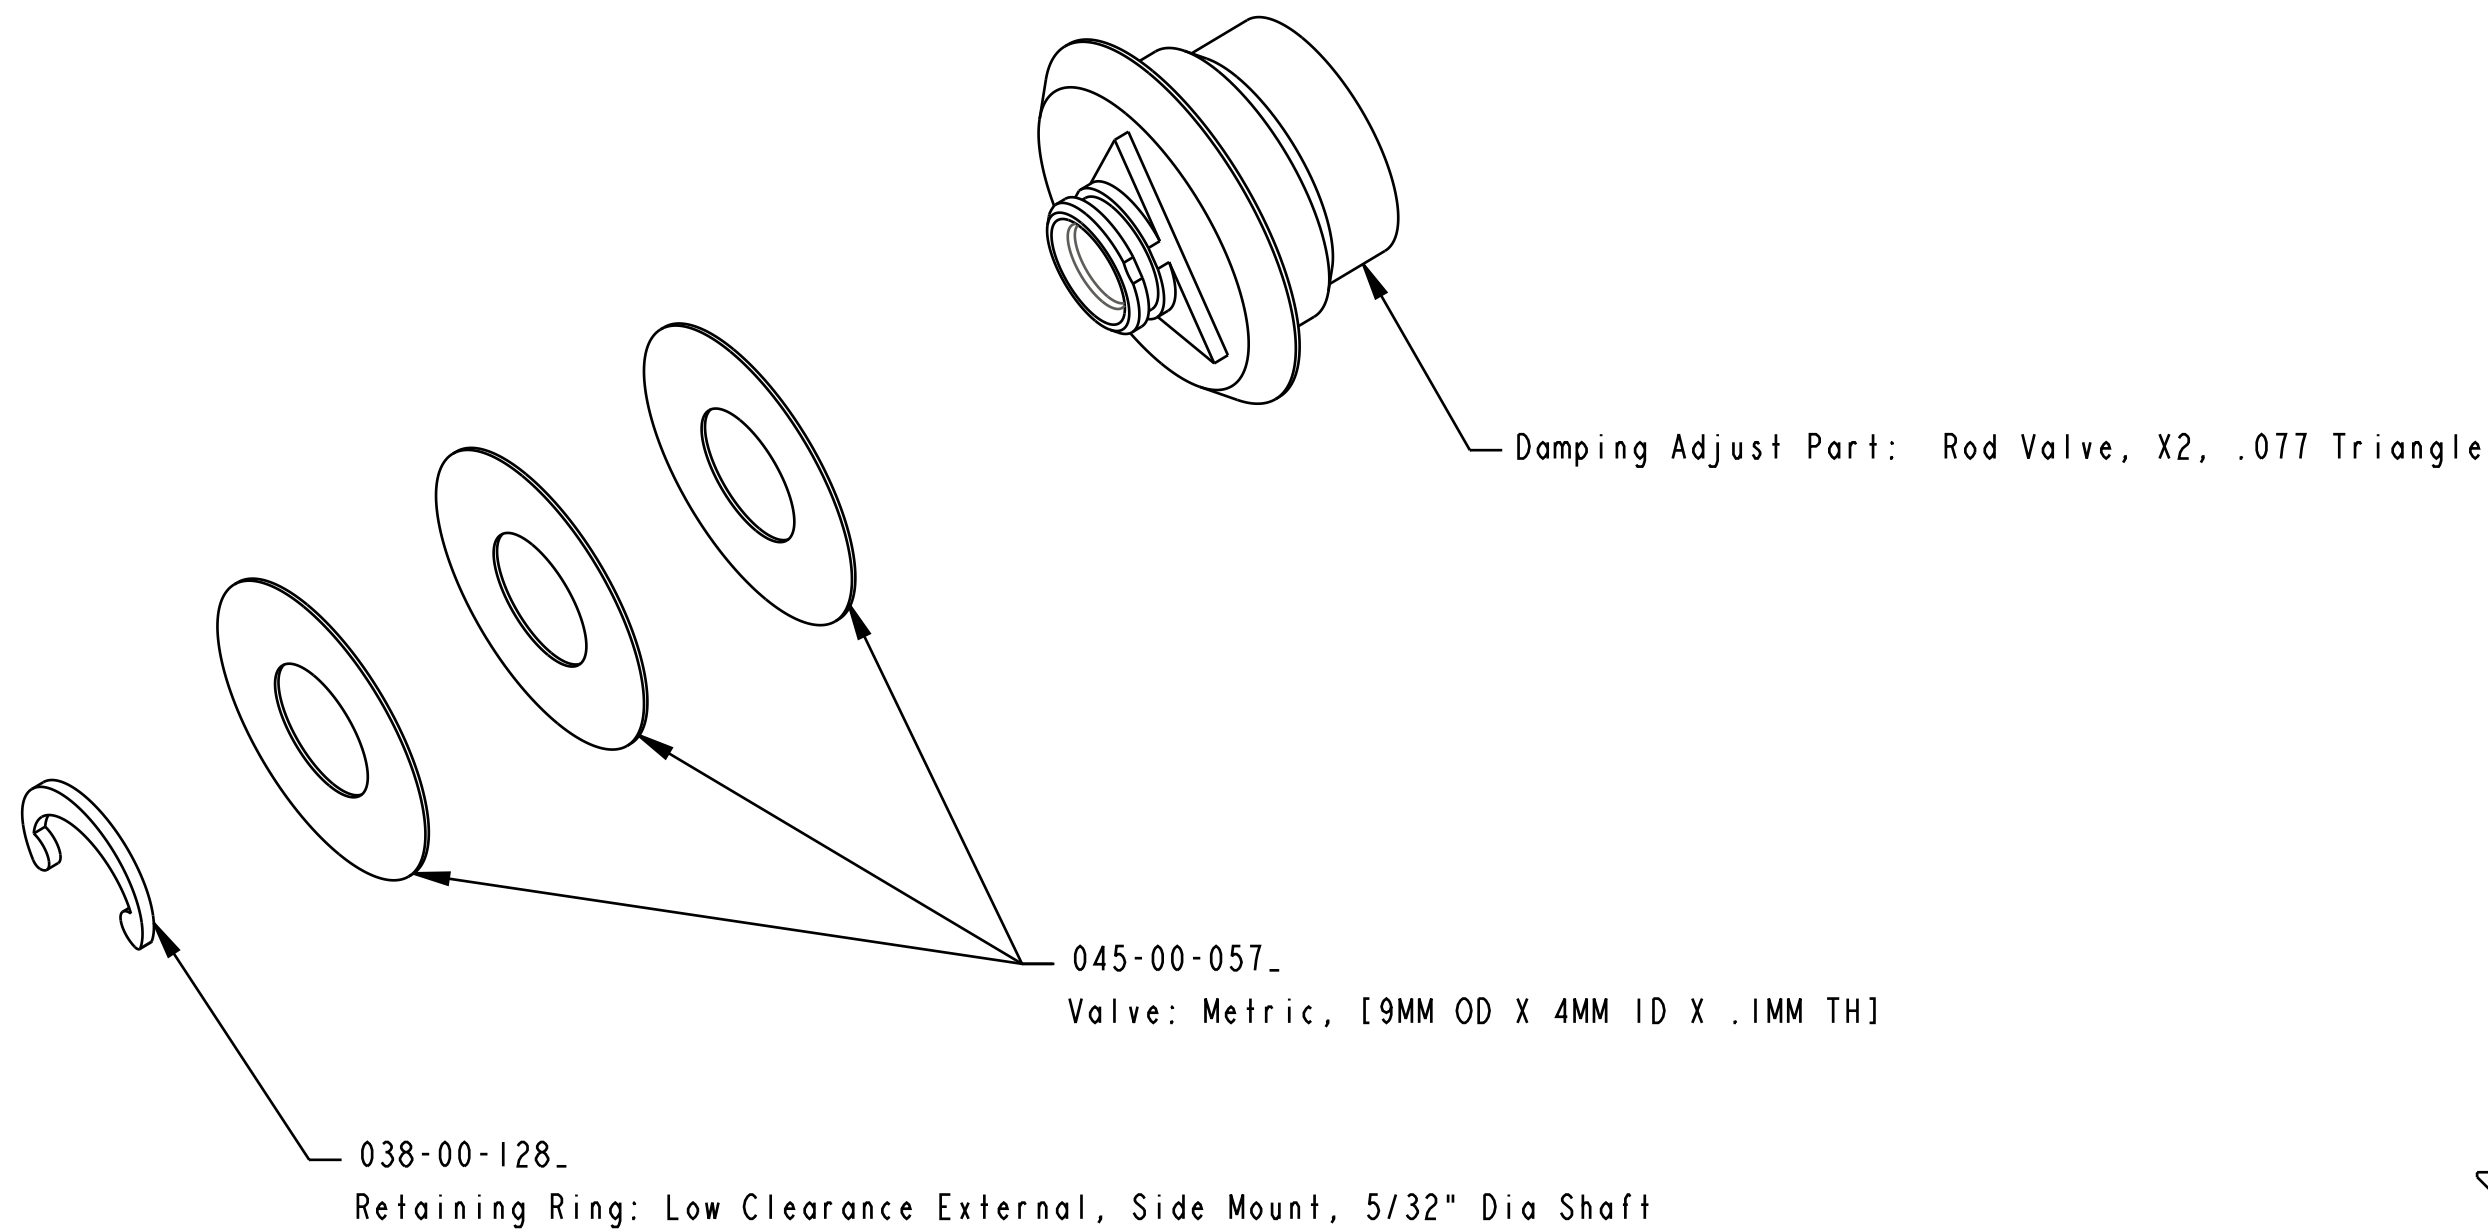

B

B

A

A

SECTION A-A

**FOX** **FOX Factory, Inc.** Ph 831-768-1100  
 130 Hangar Way, Watsonville, CA 95076 USA Fax 831-768-9312

TITLE Damping Adj Assy: Poppet,  
 X2, .077 Triangle

SIZE DWG. NO. **815-02-064-KIT**

PLOT SCALE 5.00:1

SHEET 1 OF 1

- PROPRIETARY -  
 THIS DOCUMENT CONTAINS CONFIDENTIAL, PROPRIETARY INFORMATION  
 THAT IS FOX PROPERTY. DO NOT DISCLOSE TO OR DUPLICATE  
 FOR OTHERS EXCEPT AS AUTHORIZED BY FOX.