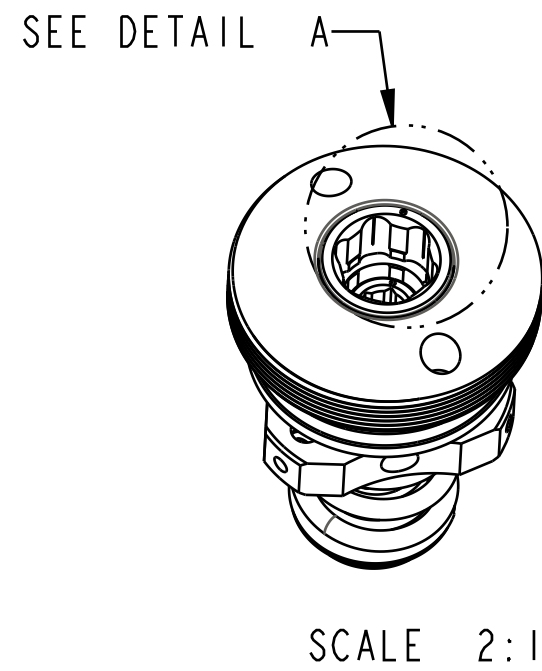

4

3

2

1

FOX FOX Factory, Inc. Ph 831-768-1100
130 Hangar Way, Watsonville, CA 95076 USA Fax 831-768-9312

TITLE Damping Adj Assy: Cartridge, Compression, X2, .868in Piston Bore

SIZE DWG. NO. **815-02-066-KIT**

PLOT SCALE | .50:1 | SHEET 1 OF 1

PROPRIETARY - THIS DOCUMENT CONTAINS CONFIDENTIAL, PROPRIETARY INFORMATION THAT IS FOX PROPERTY. DO NOT DISCLOSE TO OR DUPLICATE FOR OTHERS EXCEPT AS AUTHORIZED BY FOX.