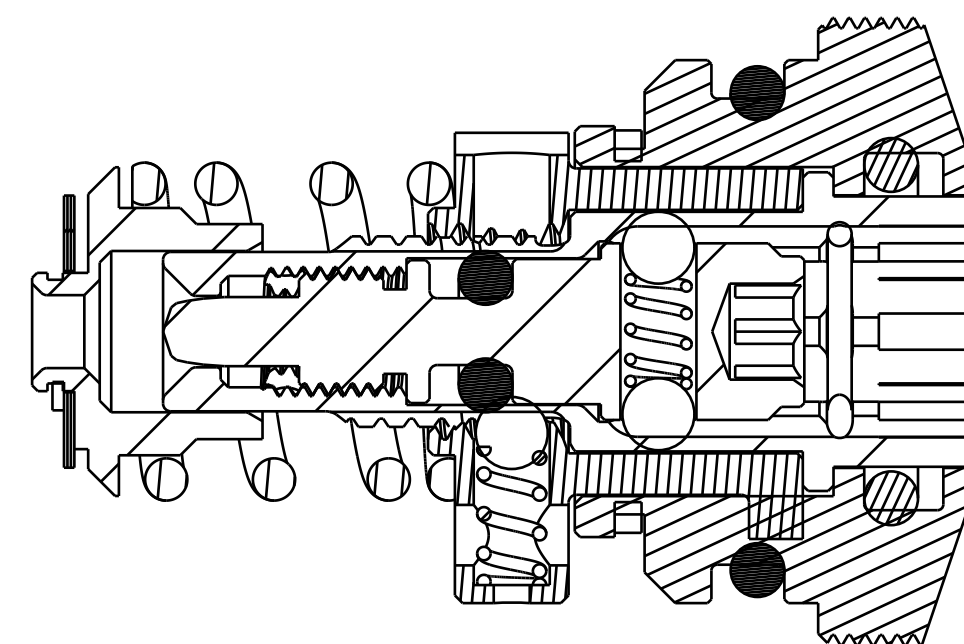

4

3

2

1

FOX FOX Factory, Inc. Ph 831-768-1100
130 Hangar Way, Watsonville, CA 95076 USA Fax 831-768-9312

TITLE Damping Adj Assy: Cartridge, Compression, X2, .868in Piston Bore

SIZE DWG. NO. **815-02-066-KIT**

PLOT SCALE | .50:1 | SHEET 1 OF 1

PROPRIETARY - THIS DOCUMENT CONTAINS CONFIDENTIAL, PROPRIETARY INFORMATION THAT IS FOX PROPERTY. DO NOT DISCLOSE TO OR DUPLICATE FOR OTHERS EXCEPT AS AUTHORIZED BY FOX.