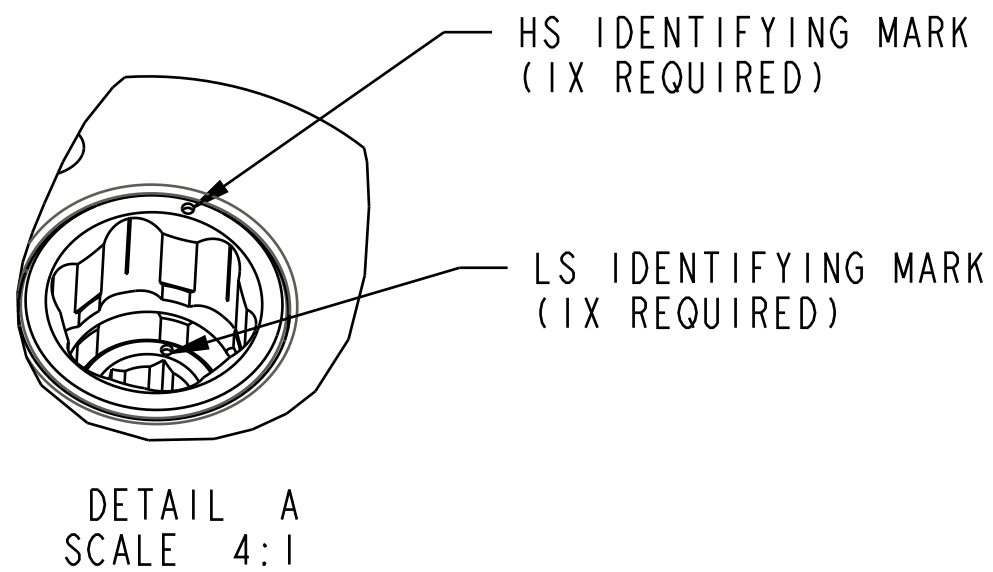

4

3

2

1

FOX FOX Factory, Inc. Ph 831-768-1100
130 Hangar Way, Watsonville, CA 95076 USA Fax 831-768-9312

TITLE Damping Adj Assy: Cartridge, Compression, X2, .868in Piston Bore

SIZE DWG. NO. **815-02-066-KIT**

PLOT SCALE | .50:1 | SHEET 1 OF 1

PROPRIETARY - THIS DOCUMENT CONTAINS CONFIDENTIAL, PROPRIETARY INFORMATION THAT IS FOX PROPERTY. DO NOT DISCLOSE TO OR DUPLICATE FOR OTHERS EXCEPT AS AUTHORIZED BY FOX.