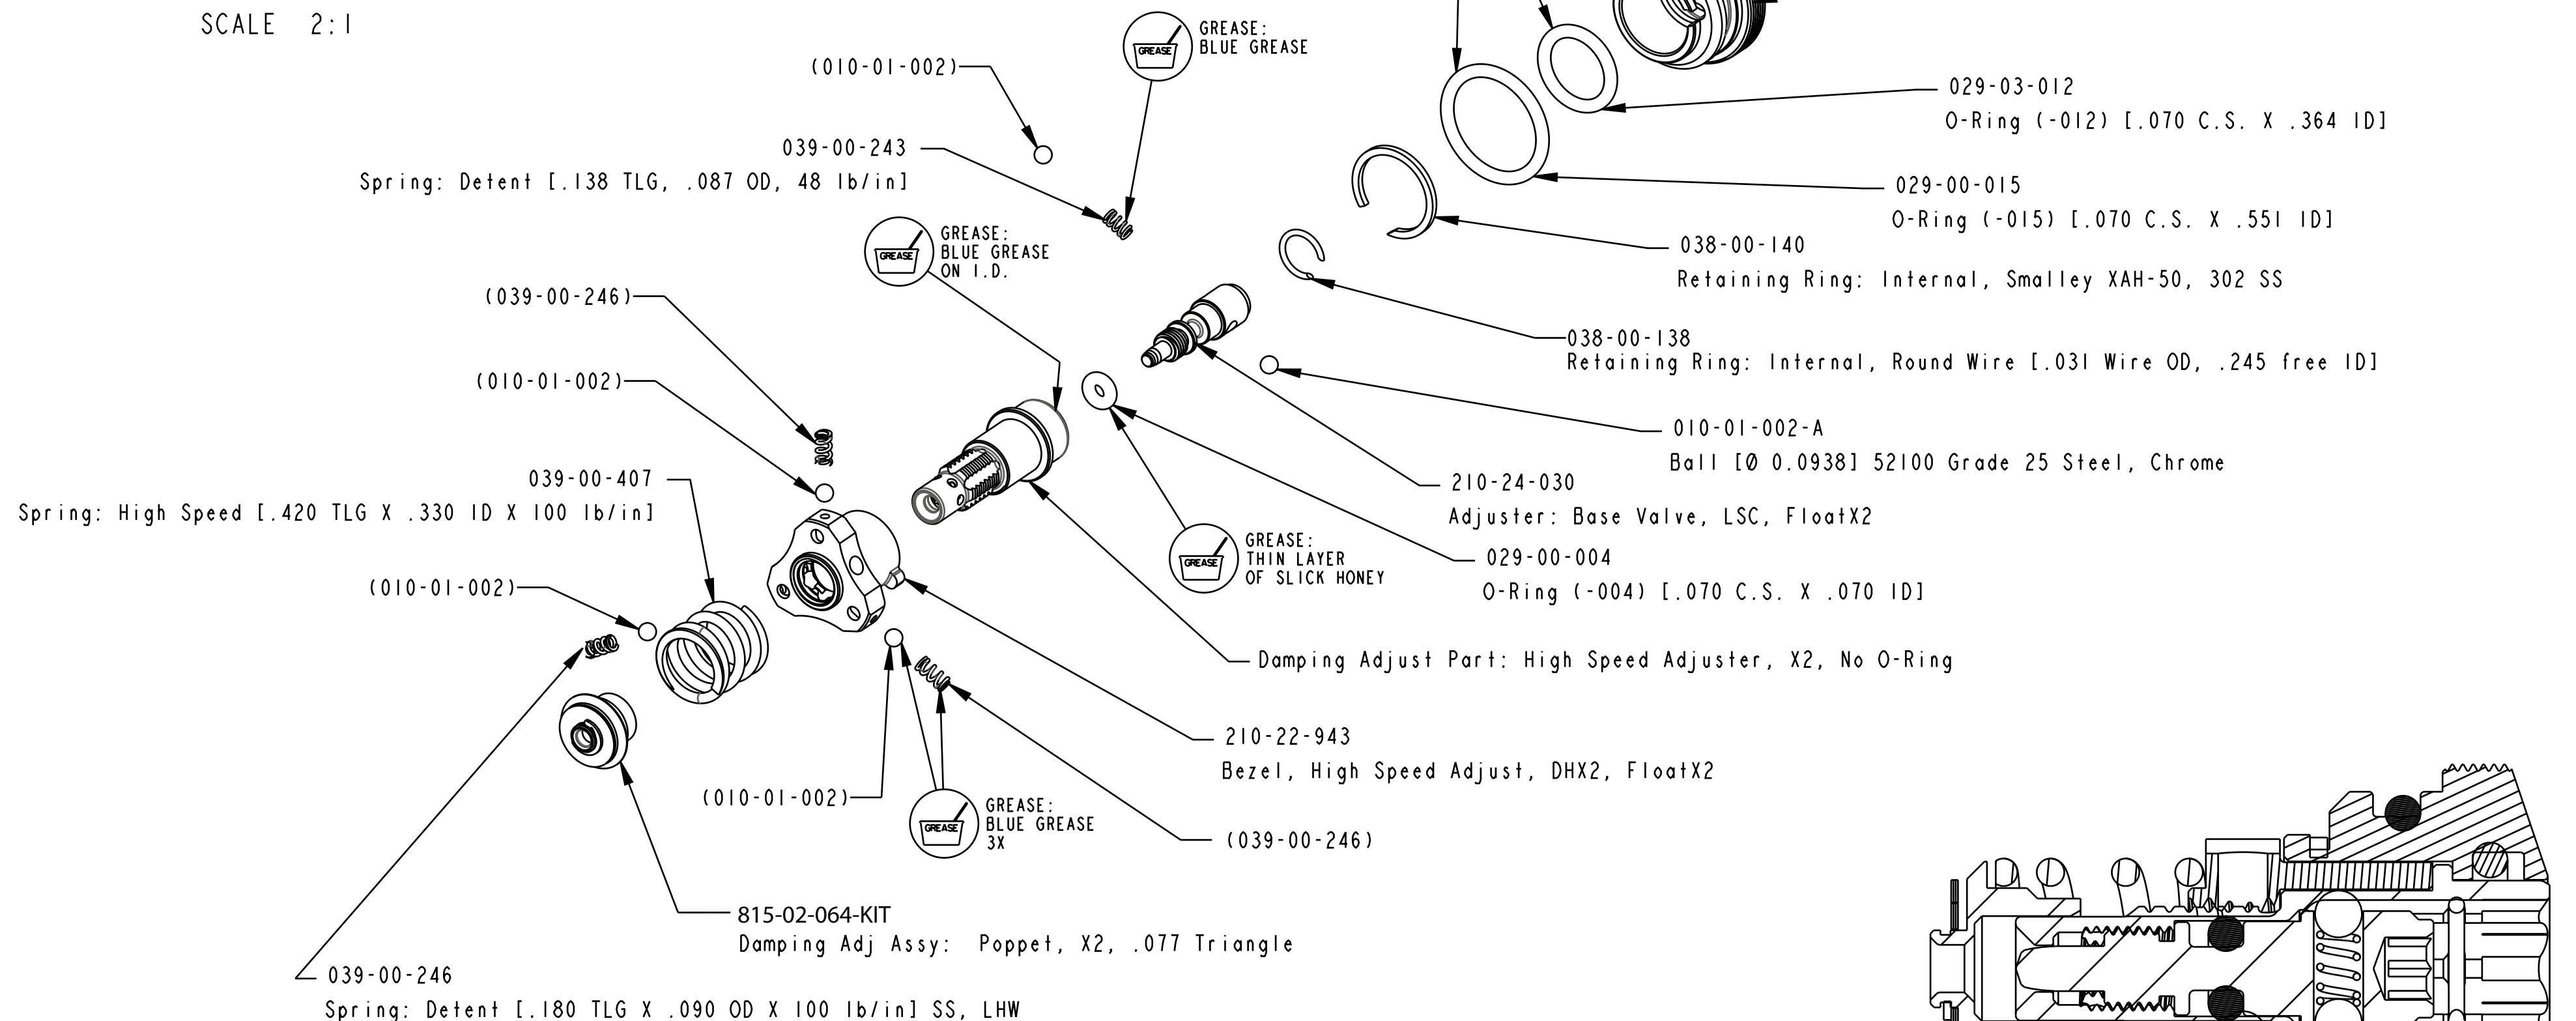

4

3

2

1

FOX FOX Factory, Inc. Ph 831-768-1100
130 Hangar Way, Watsonville, CA 95076 USA Fax 831-768-9312

TITLE Damping Adj Assy: Cartridge, Compression, X2, .868in Piston Bore

SIZE DWG. NO. **815-02-066-KIT**

PLOT SCALE | .50:1 | SHEET 1 OF 1

PROPRIETARY - THIS DOCUMENT CONTAINS CONFIDENTIAL, PROPRIETARY INFORMATION THAT IS FOX PROPERTY. DO NOT DISCLOSE TO OR DUPLICATE FOR OTHERS EXCEPT AS AUTHORIZED BY FOX.