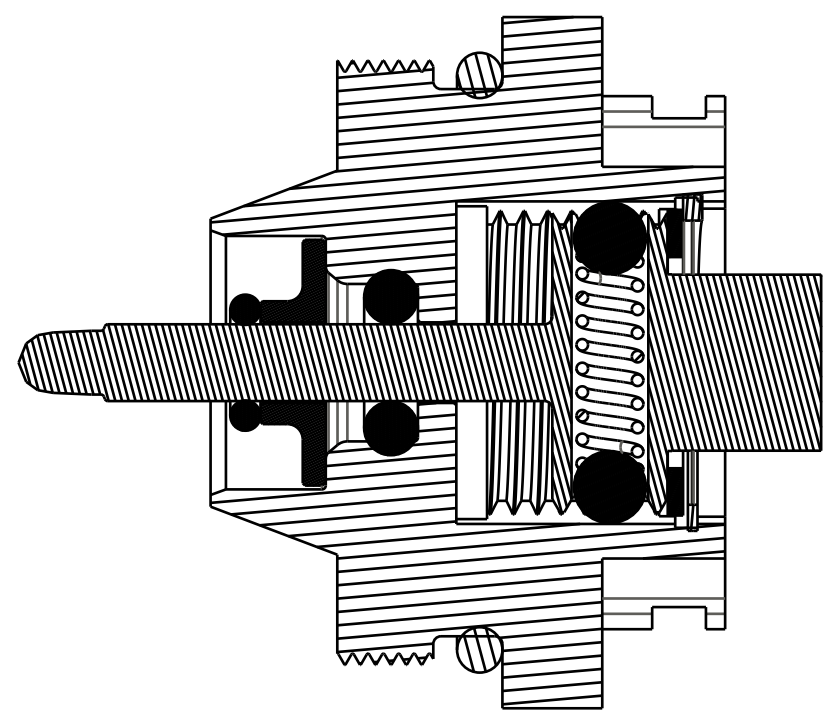

SECTION A-A
SCALE 4:1

PROPRIETARY
THIS DOCUMENT CONTAINS CONFIDENTIAL, PROPRIETARY INFORMATION
THAT IS FOX PROPERTY. DO NOT DISCLOSE TO OR DUPLICATE
FOR OTHERS EXCEPT AS AUTHORIZED BY FOX.

FOX		FOX Factory, Inc.	Ph 831-768-1100
		130 Hangar Way, Watsonville, CA 95076 USA	Fax 831-768-9312
TITLE Eyelet Cap Assembly: DPX2 Remote, Rebound Side			
SIZE C	DWG. NO.	804-00-156-KIT	
PLOT SCALE 4:1		SHEET 1 OF 1	