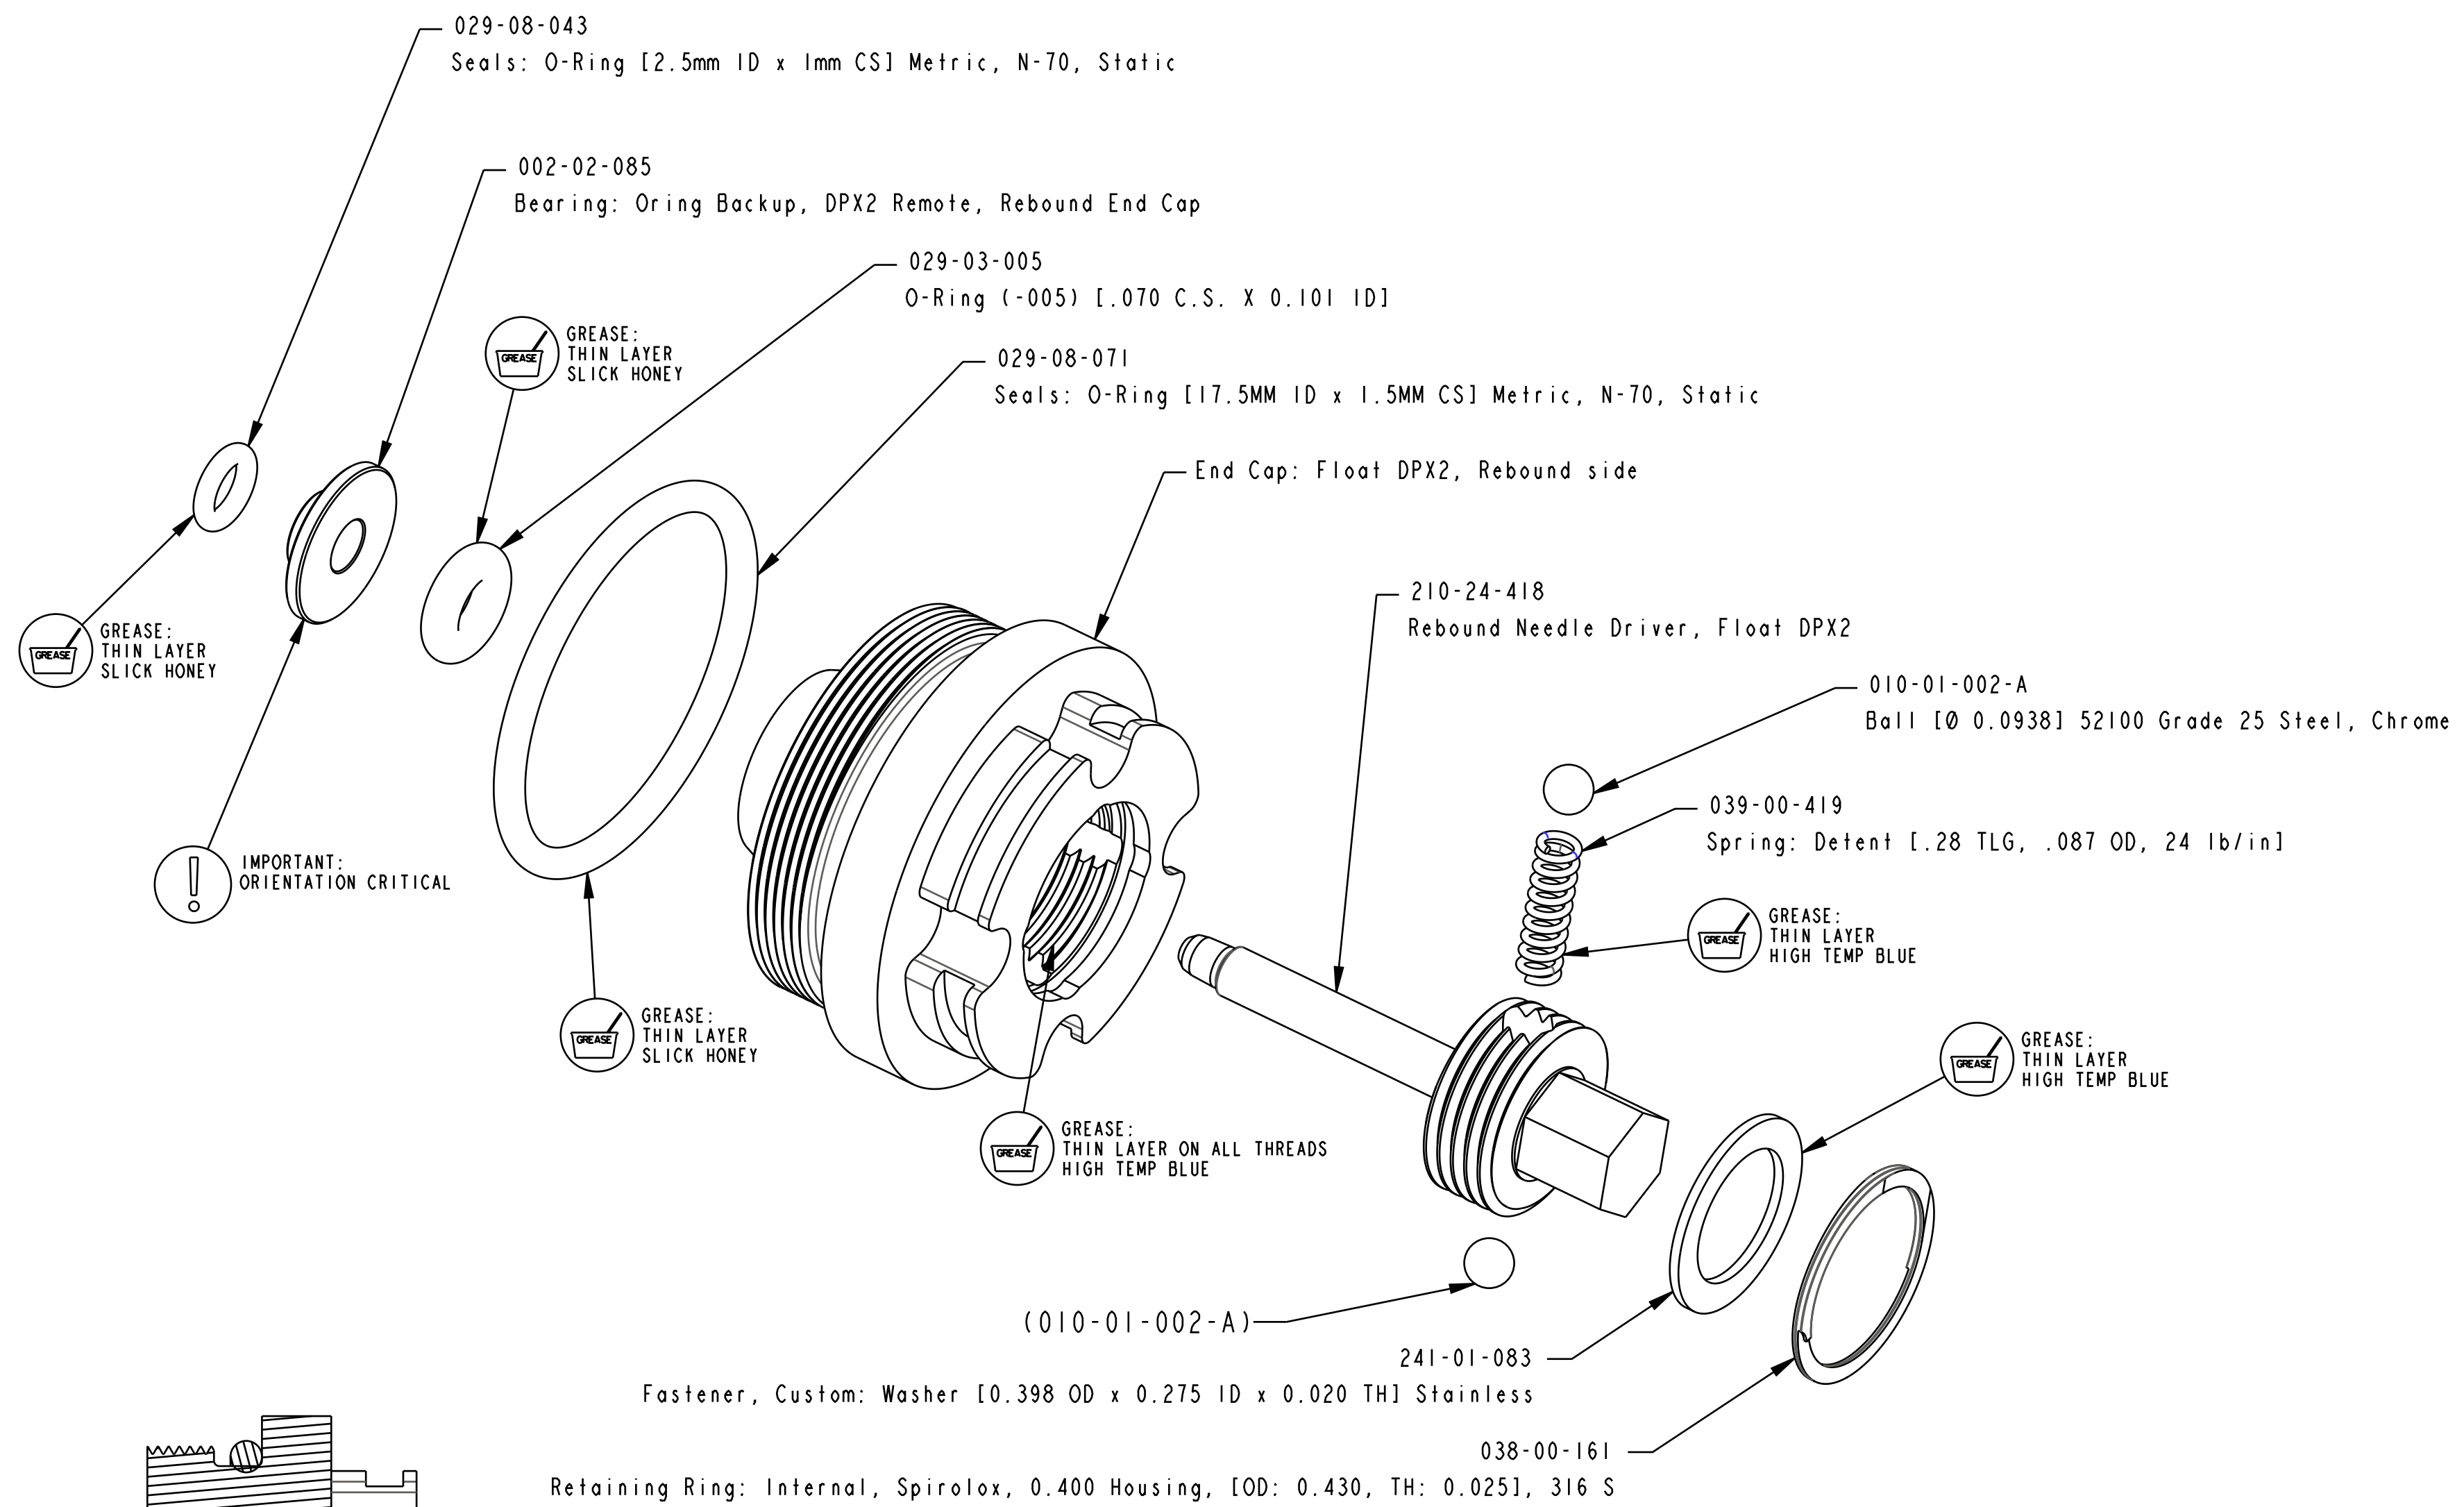

SECTION A-A
SCALE 4:1

PROPRIETARY
THIS DOCUMENT CONTAINS CONFIDENTIAL, PROPRIETARY INFORMATION
THAT IS FOX PROPERTY. DO NOT DISCLOSE TO OR DUPLICATE
FOR OTHERS EXCEPT AS AUTHORIZED BY FOX.

FOX		FOX Factory, Inc.	Ph 831-768-1100
		130 Hangar Way, Watsonville, CA 95076 USA	Fax 831-768-9312
TITLE Eyelet Cap Assembly: DPX2 Remote, Rebound Side			
SIZE C	DWG. NO.	804-00-156-KIT	
PLOT SCALE 4:1		SHEET 1 OF 1	