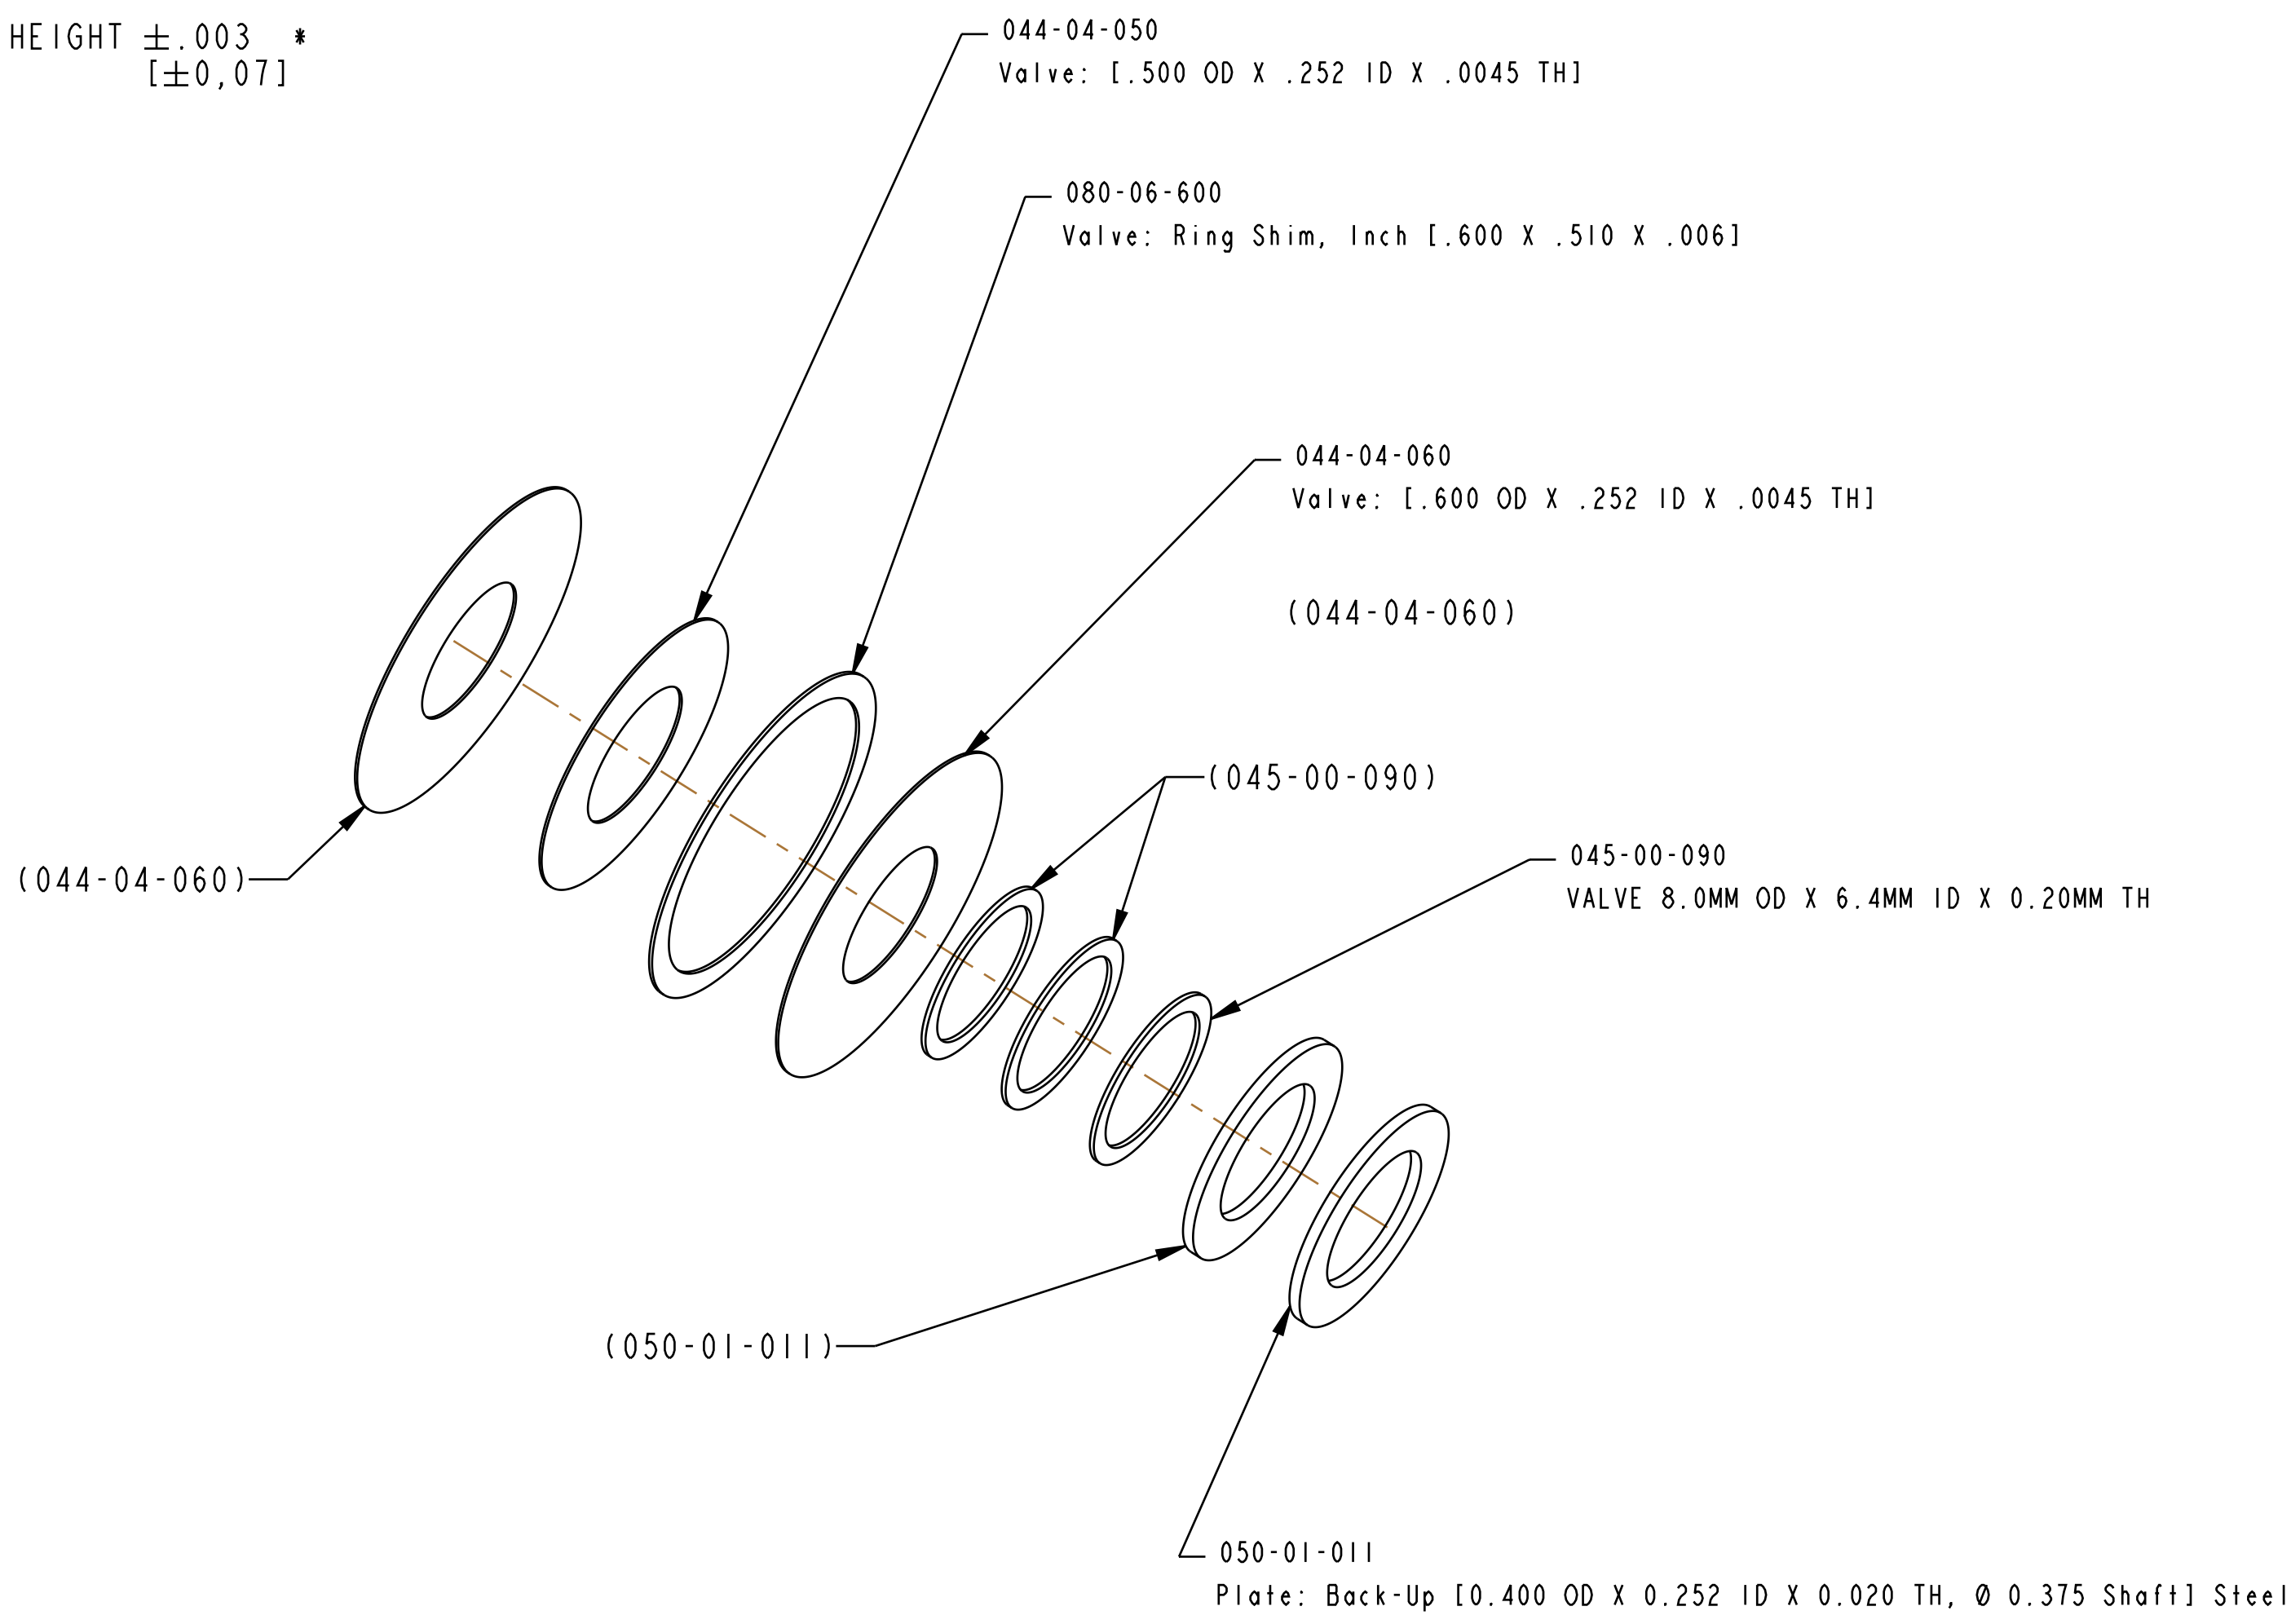

4

3

2

1

- PROPRIETARY -  
THIS DOCUMENT CONTAINS CONFIDENTIAL, PROPRIETARY INFORMATION  
THAT IS FOX PROPERTY. DO NOT DISCLOSE TO OR DUPLICATE  
FOR OTHERS EXCEPT AS AUTHORIZED BY FOX.

**FOX** **FOX Factory, Inc.** Ph 831-768-1100  
130 Hangar Way, Watsonville, CA 95076 USA Fax 831-768-9312

TITLE  
Valve Stack Assy: 2018 FLOAT DPX2,  
Digressive Rebound Extra Light, DRXL

SIZE DWG. NO. **805-05-352-KIT**

PLOT SCALE 1:1:1 SHEET 1 OF 1