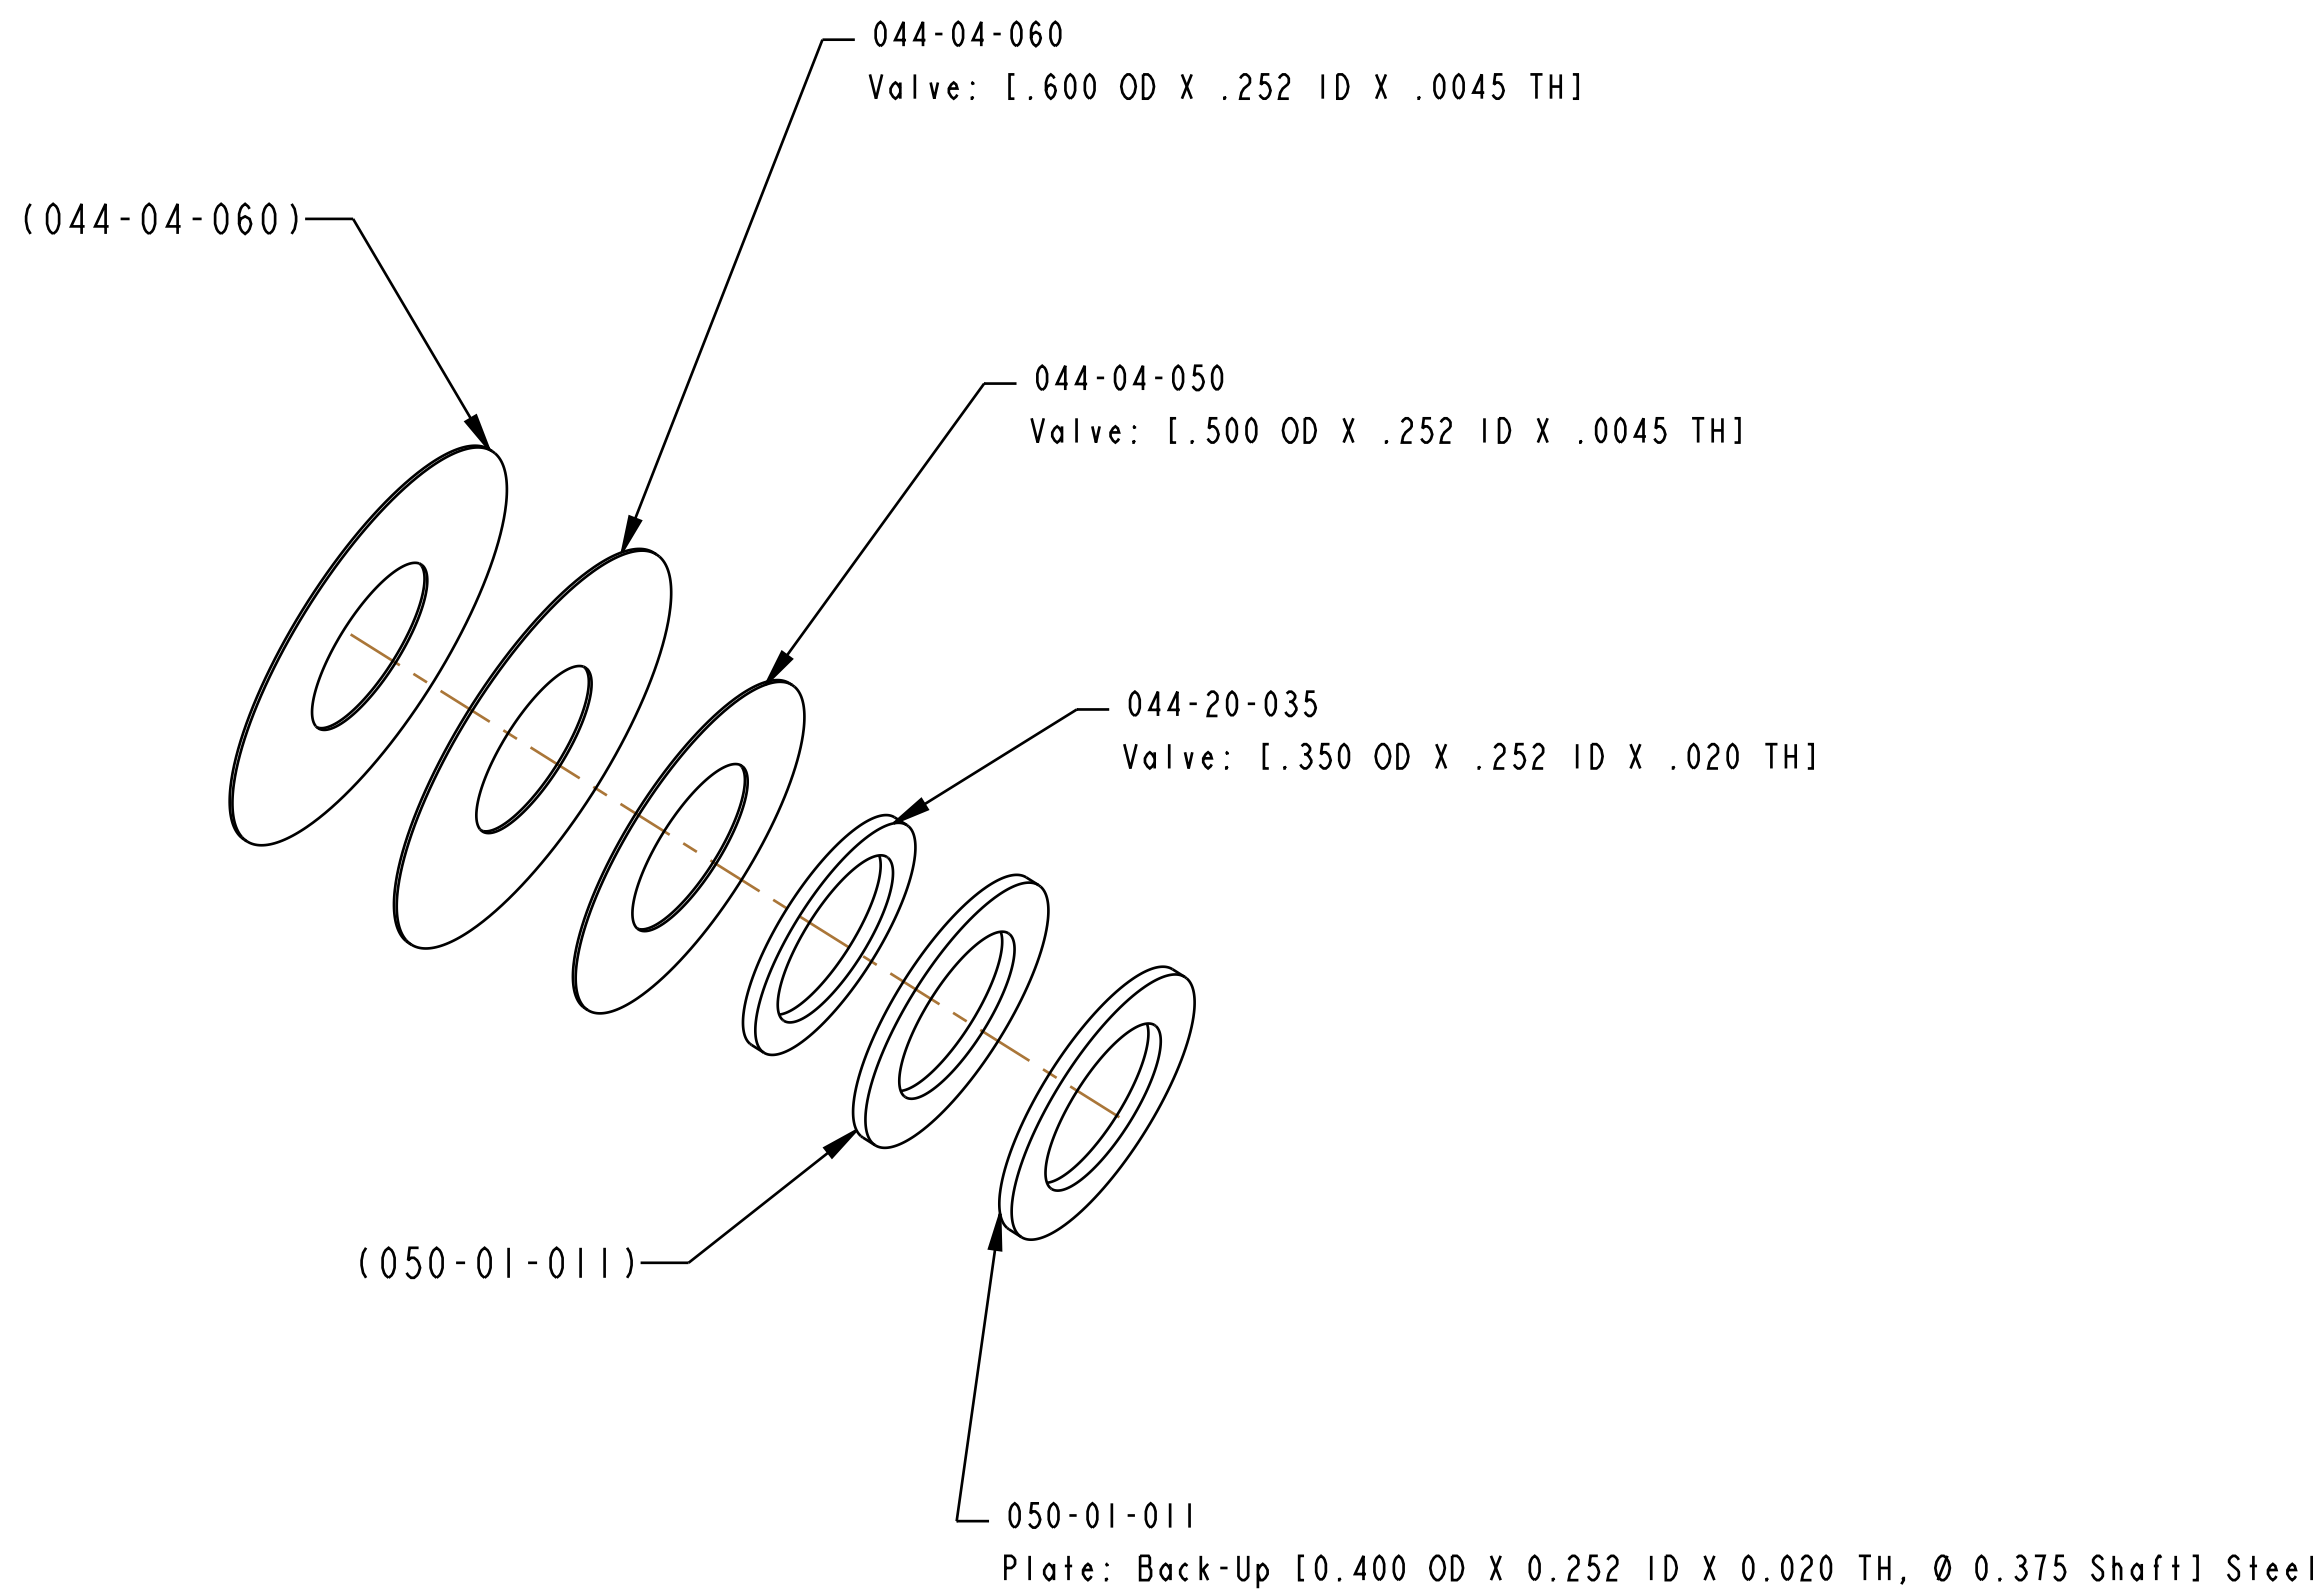

4

3

2

1

		<b>FOX Factory, Inc.</b>	Ph 831-768-1100
		130 Hangar Way, Watsonville, CA 95076 USA	Fax 831-768-9312
TITLE Valve Stack Assy: 2018 FLOAT DPX2, RLA014			
SIZE <b>C</b>	DWG. NO. <b>805-05-367-KIT</b>		
PLOT SCALE 1:1:1		SHEET 1 OF 1	