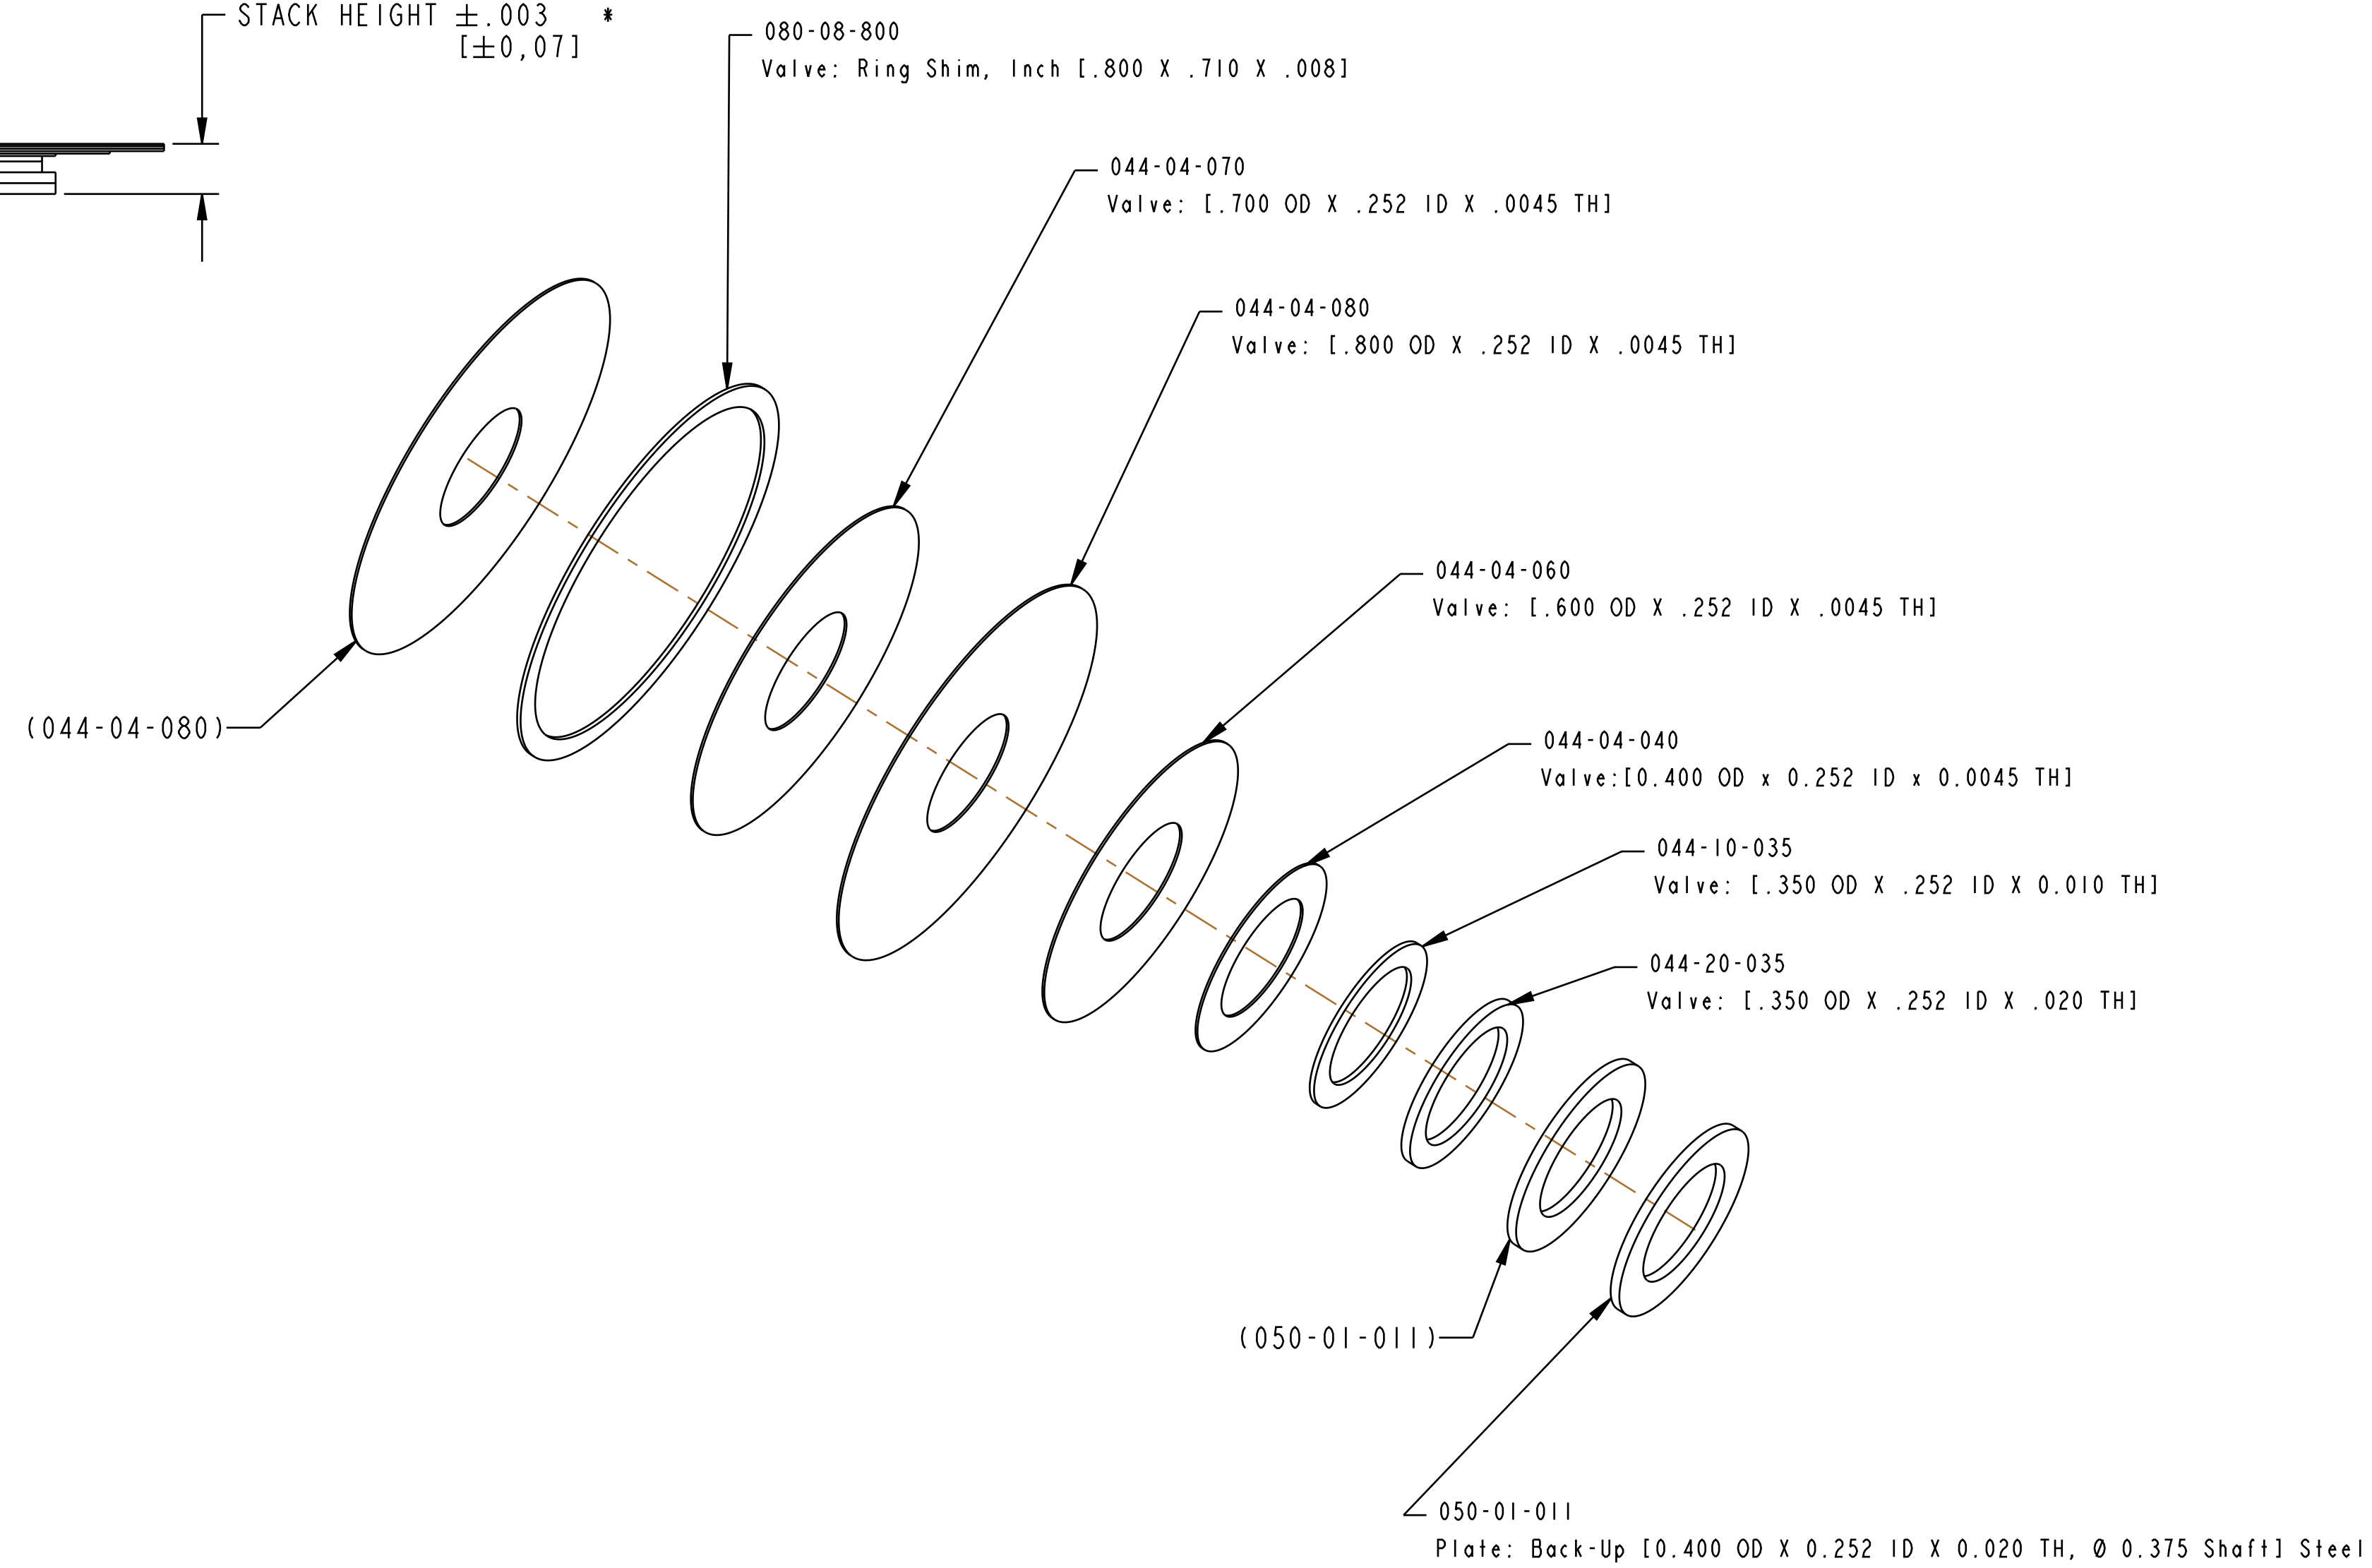

4

3

2

1

D

D

C

C

B

B

A

A

- PROPRIETARY -
THIS DOCUMENT CONTAINS CONFIDENTIAL, PROPRIETARY INFORMATION
THAT IS FOX PROPERTY. DO NOT DISCLOSE TO OR DUPLICATE
FOR OTHERS EXCEPT AS AUTHORIZED BY FOX.

		FOX Factory, Inc.	Ph 831-768-1100 Fax 831-768-9312
130 Hangar Way, Watsonville, CA 95076 USA			
TITLE	Valve Stack Assy: 2018 FLOAT DPX2 Compression Light, CL		
SIZE	DWG. NO.	805-05-371-KIT	
C		PLOT SCALE 1:1:1	SHEET 1 OF 1