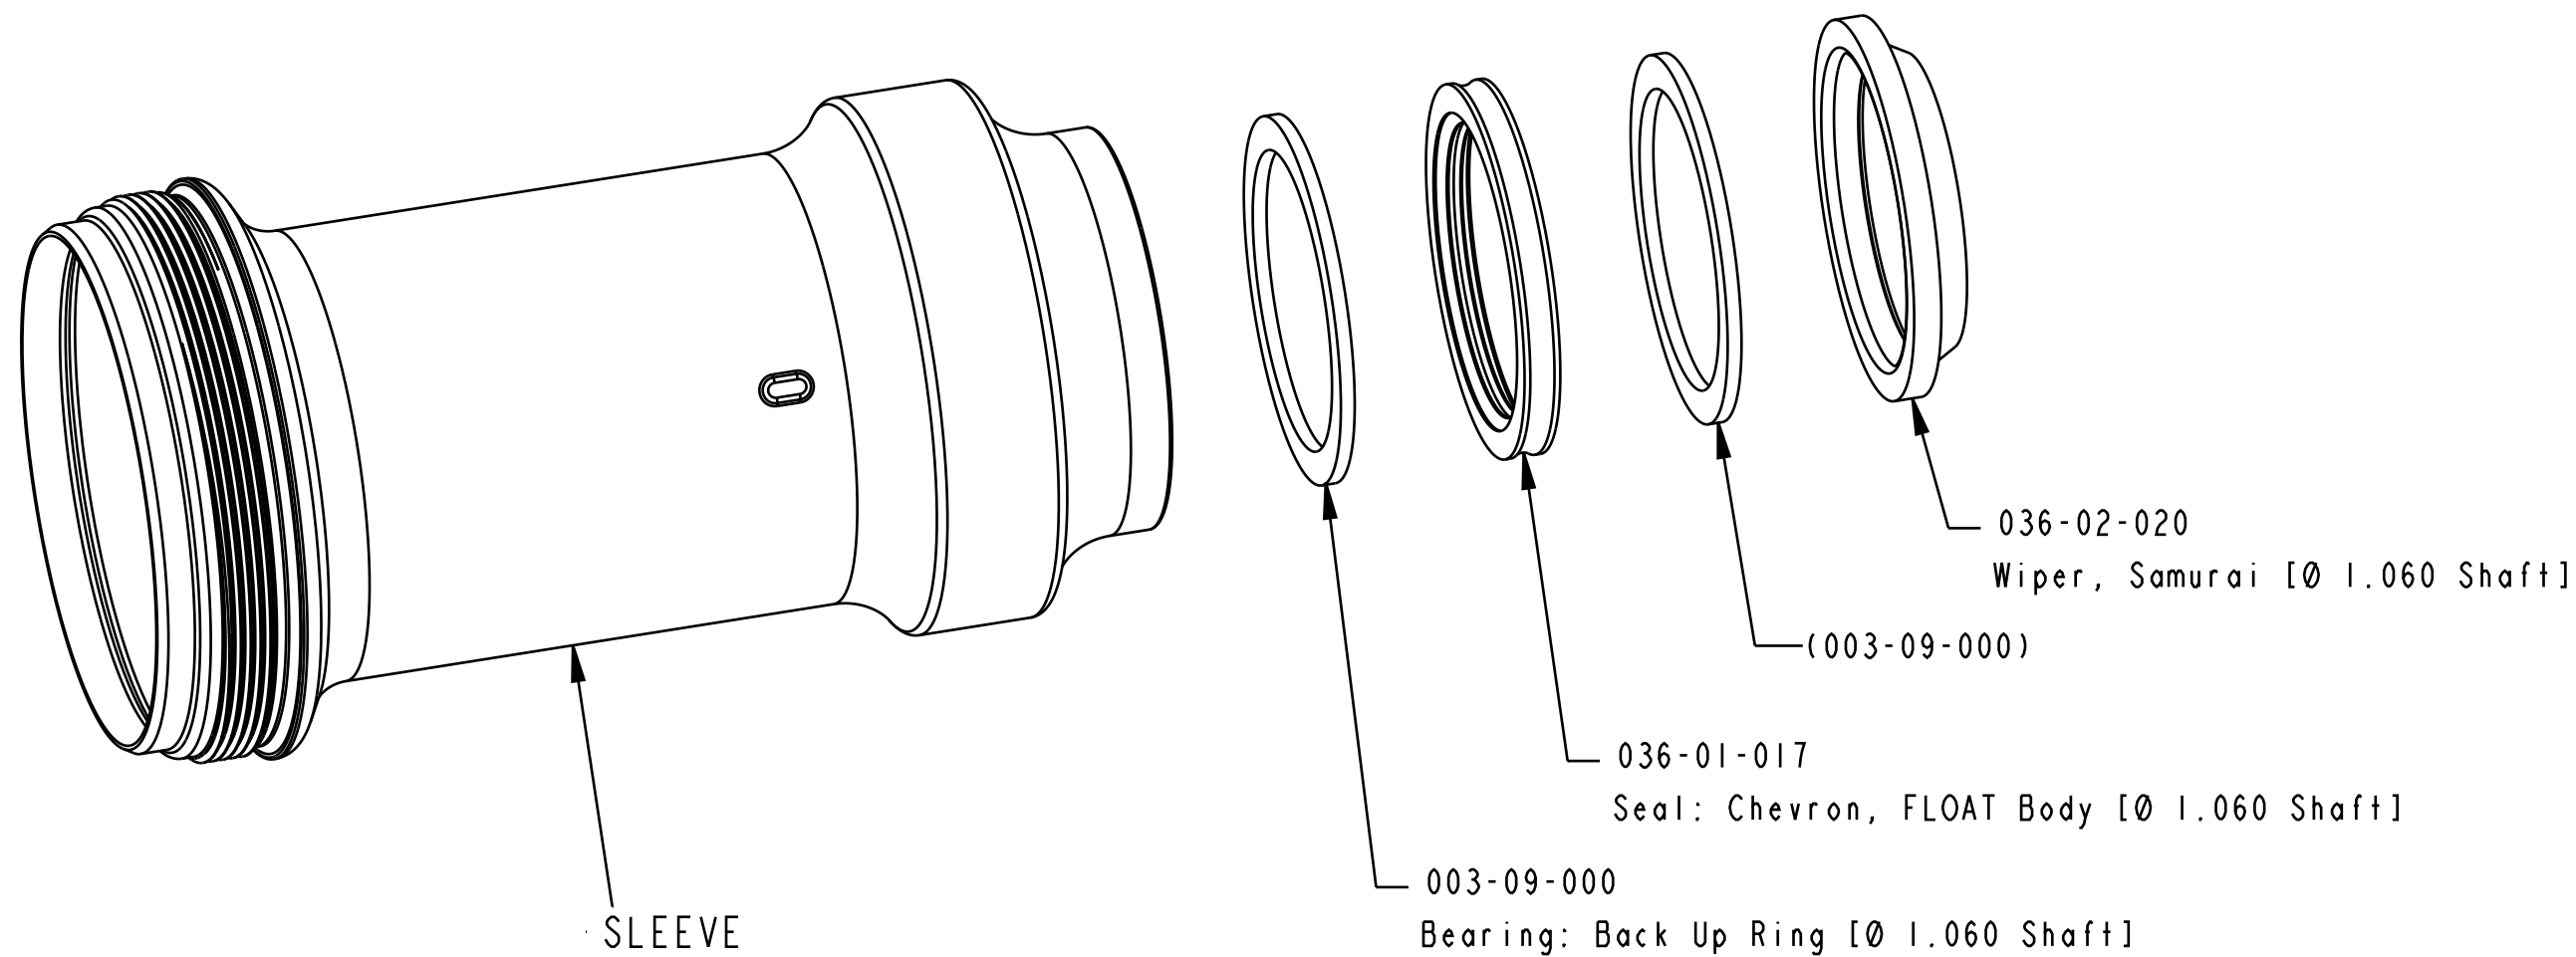

4

3

2

1

- PROPRIETARY -
THIS DOCUMENT CONTAINS CONFIDENTIAL, PROPRIETARY INFORMATION
THAT IS FOX PROPERTY. DO NOT DISCLOSE TO OR DUPLICATE
FOR OTHERS EXCEPT AS AUTHORIZED BY FOX.

FOX **FOX Factory, Inc.** Ph 831-768-1100
130 Hangar Way, Watsonville, CA 95076 USA Fax 831-768-9312

TITLE
2019 Nude 4 Air Sleeve Assemblies

SIZE DWG. NO.
C |
PLOT SCALE 2:1 | SHEET 1 OF 1