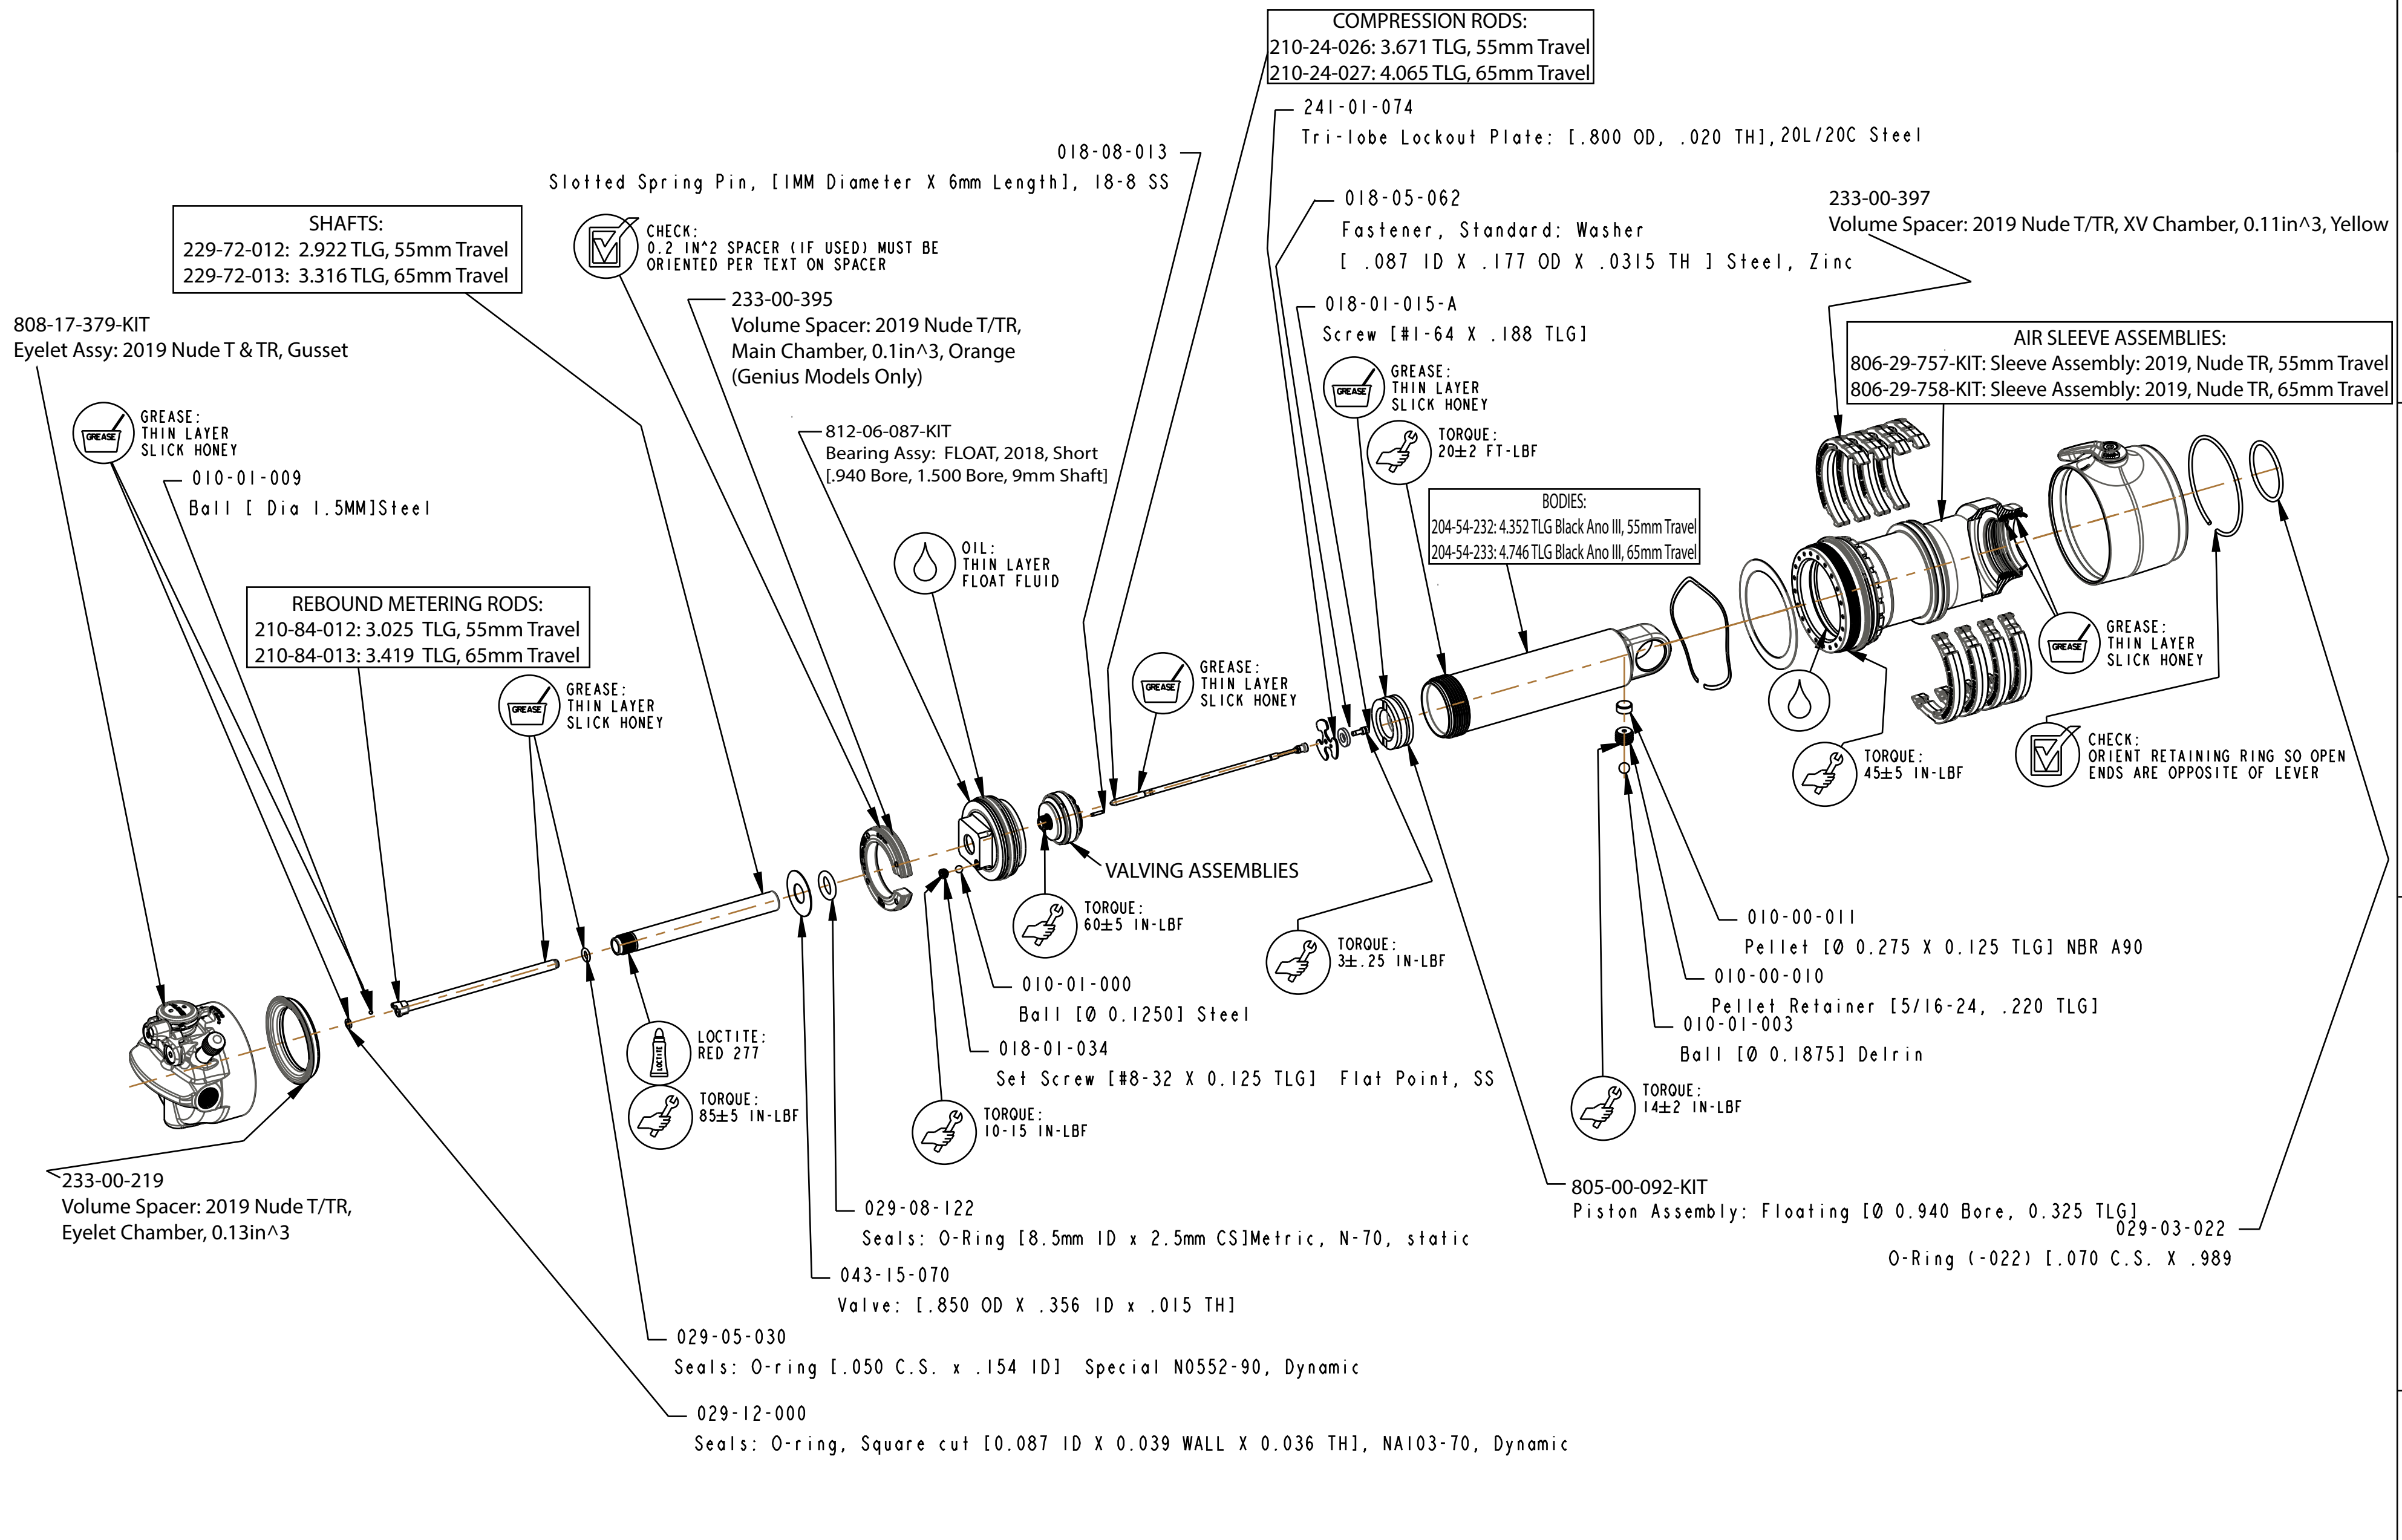

4

3

2

1

D

D

C

C

B

B

A

A

SECTION A-A

PROPRIETARY - THIS DOCUMENT CONTAINS CONFIDENTIAL, PROPRIETARY INFORMATION THAT IS FOX PROPERTY. DO NOT DISCLOSE TO OR DUPLICATE FOR OTHERS EXCEPT AS AUTHORIZED BY FOX.

FOX Factory, Inc.
 130 Hangor Way, Watsonville, CA 95076 USA
 Ph 831-768-1100 Fax 831-768-9312

TITLE
2019, Nude TR, DPS, Trunnion, Evol

SIZE DWG. NO.
C
 PLOT SCALE 1:2 SHEET 1 OF 2