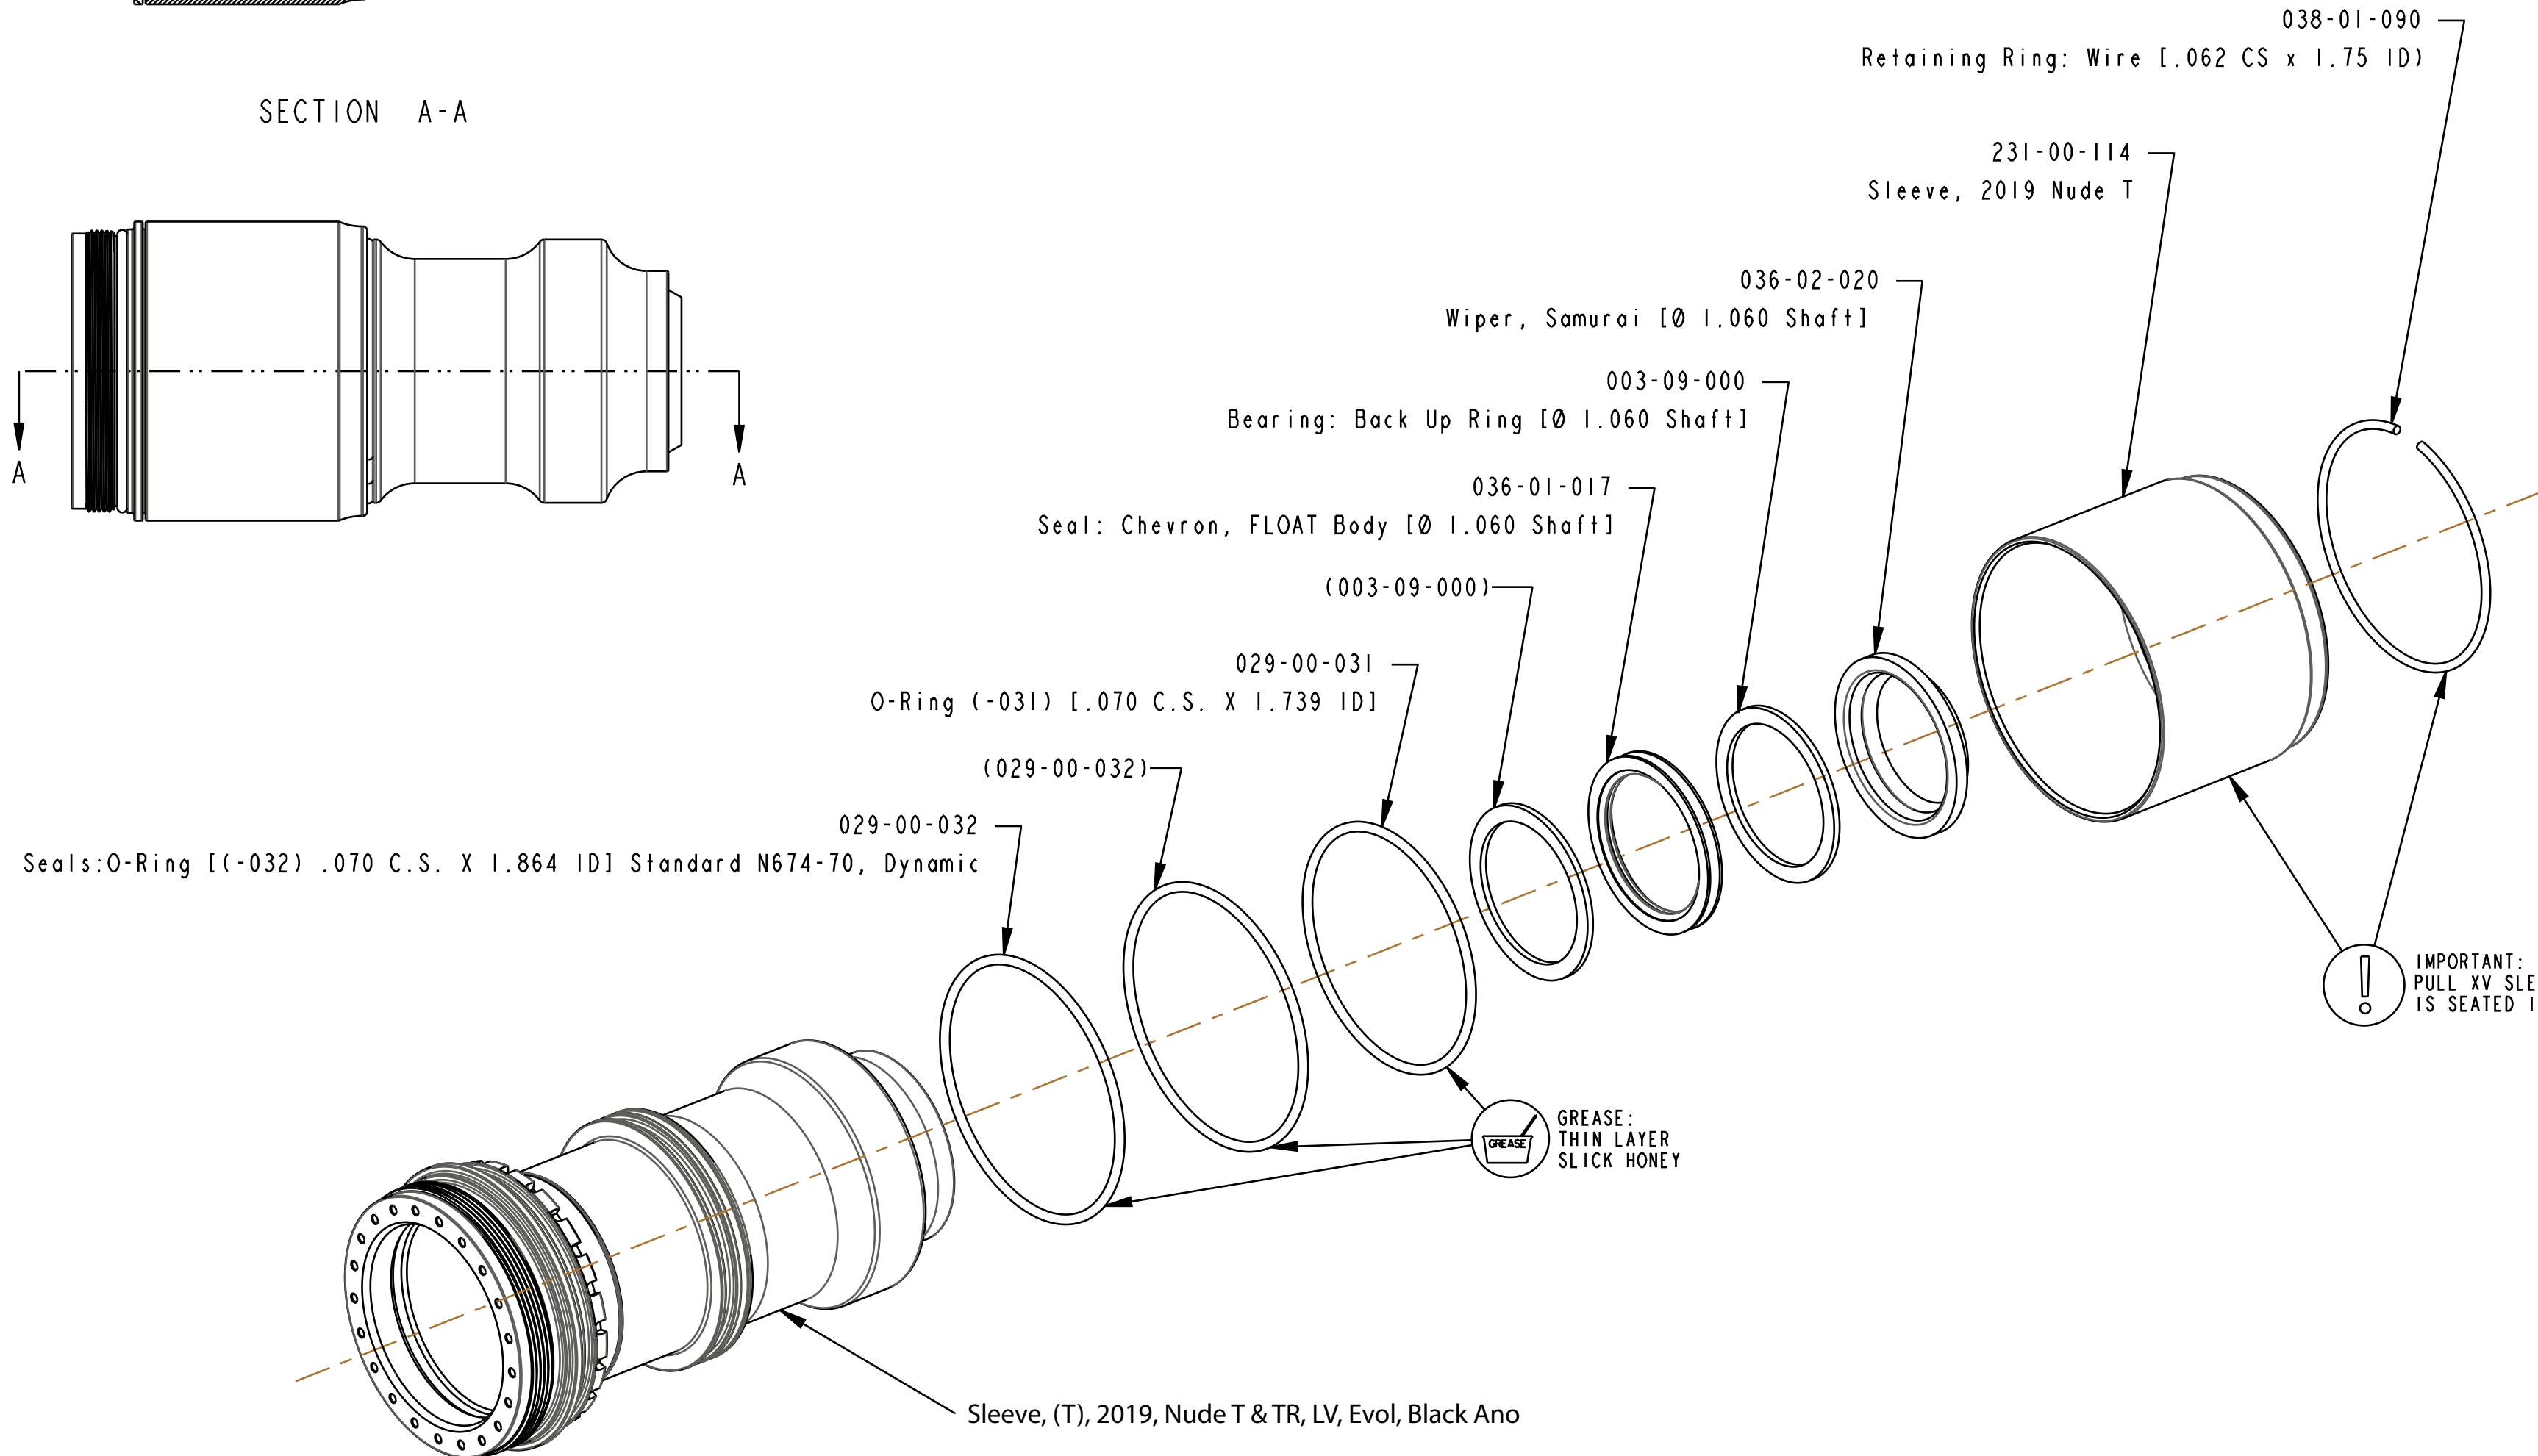

B

B

A

A

SECTION A-A

- PROPRIETARY -
THIS DOCUMENT CONTAINS CONFIDENTIAL, PROPRIETARY INFORMATION
THAT IS FOX PROPERTY. DO NOT DISCLOSE TO OR DUPLICATE
FOR OTHERS EXCEPT AS AUTHORIZED BY FOX.

		FOX Factory, Inc.	Ph 831-768-1100
		130 Hangar Way, Watsonville, CA 95076 USA	Fax 831-768-9312
TITLE Sleeve Assemblies: 2019, Nude T, no Lever, 1.500 Bore, LV, EVOL, Black Ano			
SIZE	DWG. NO.		
C			
PLOT SCALE	1:1	SHEET 1 OF 1	

4

3

2

1