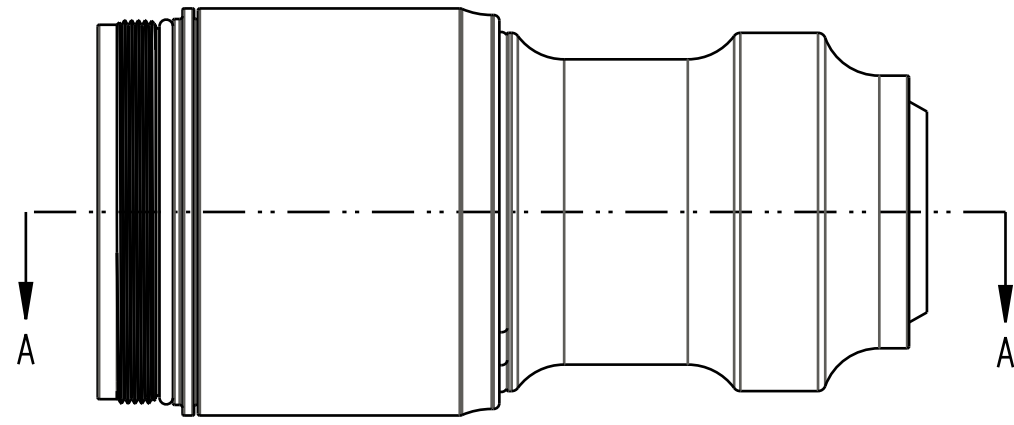

B

B

A

A

SECTION A-A

- PROPRIETARY -
THIS DOCUMENT CONTAINS CONFIDENTIAL, PROPRIETARY INFORMATION
THAT IS FOX PROPERTY. DO NOT DISCLOSE TO OR DUPLICATE
FOR OTHERS EXCEPT AS AUTHORIZED BY FOX.

		FOX Factory, Inc.	Ph 831-768-1100
		130 Hangar Way, Watsonville, CA 95076 USA	Fax 831-768-9312
TITLE Sleeve Assemblies: 2019, Nude T, no Lever, 1.500 Bore, LV, EVOL, Black Ano			
SIZE	DWG. NO.		
C			
PLOT SCALE	1:1	SHEET 1 OF 1	