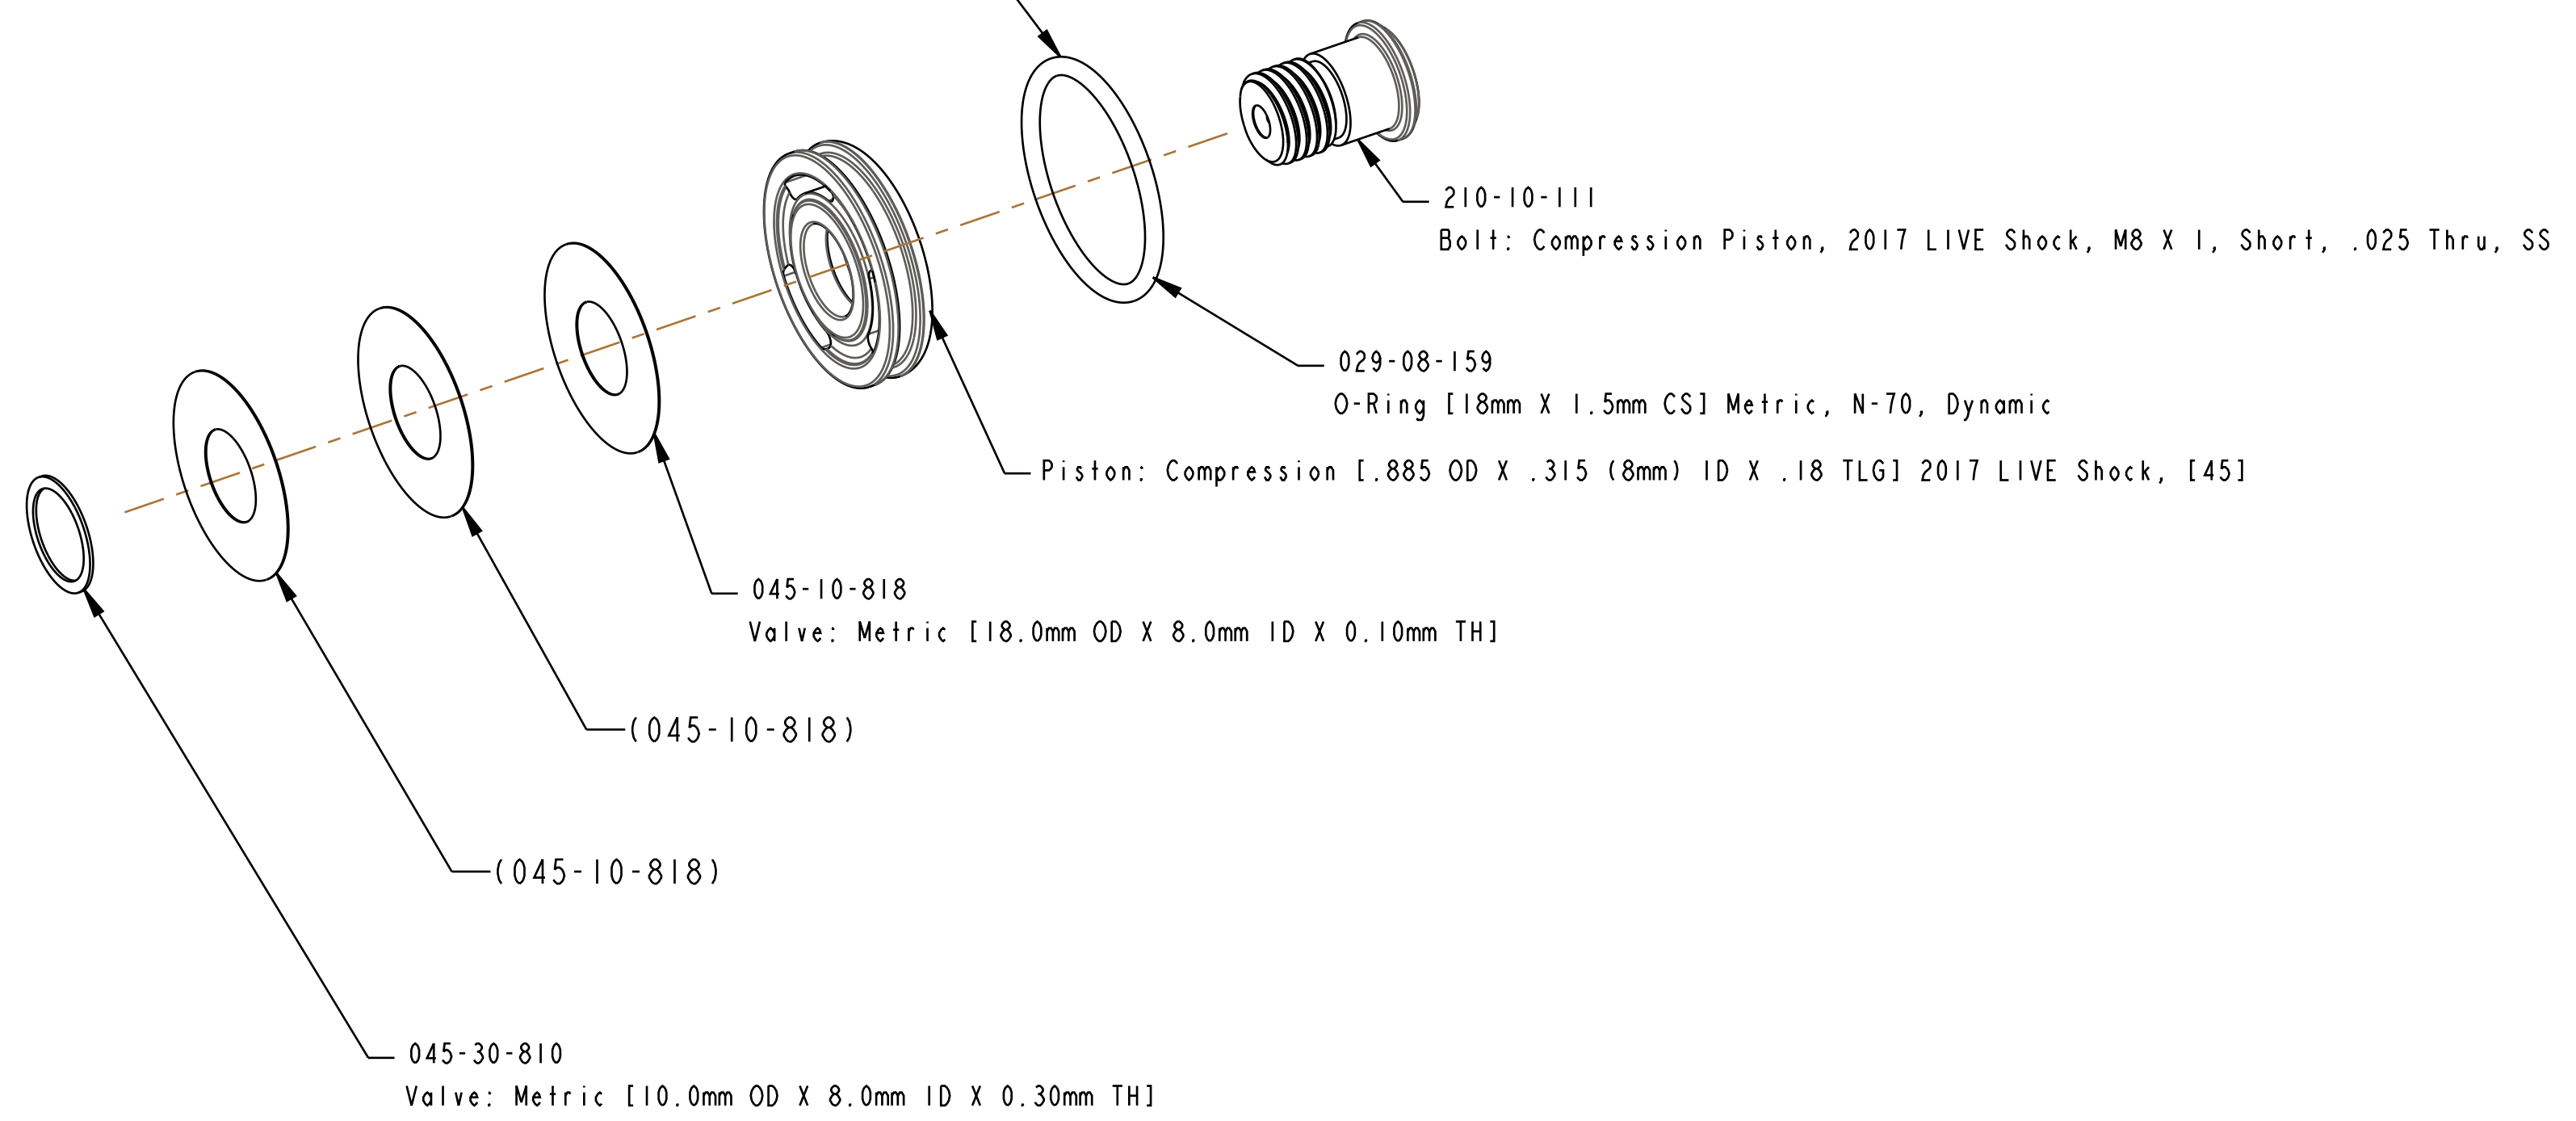

4

3

2

1

SECTION A-A
SCALE 6:1

! IMPORTANT:
NOTE
ORIENTATION

OIL:
MX-5

		FOX Factory, Inc.	Ph 831-768-1100
		130 Hangar Way, Watsonville, CA 95076 USA	Fax 831-768-9312
TITLE			
Damping Adj Assy: 2019 Live Shock, Rezi Compression CL			
SIZE	DWG. NO.	815-02-089-KIT	
C			
PLOT SCALE		2:1	SHEET 1 OF 1