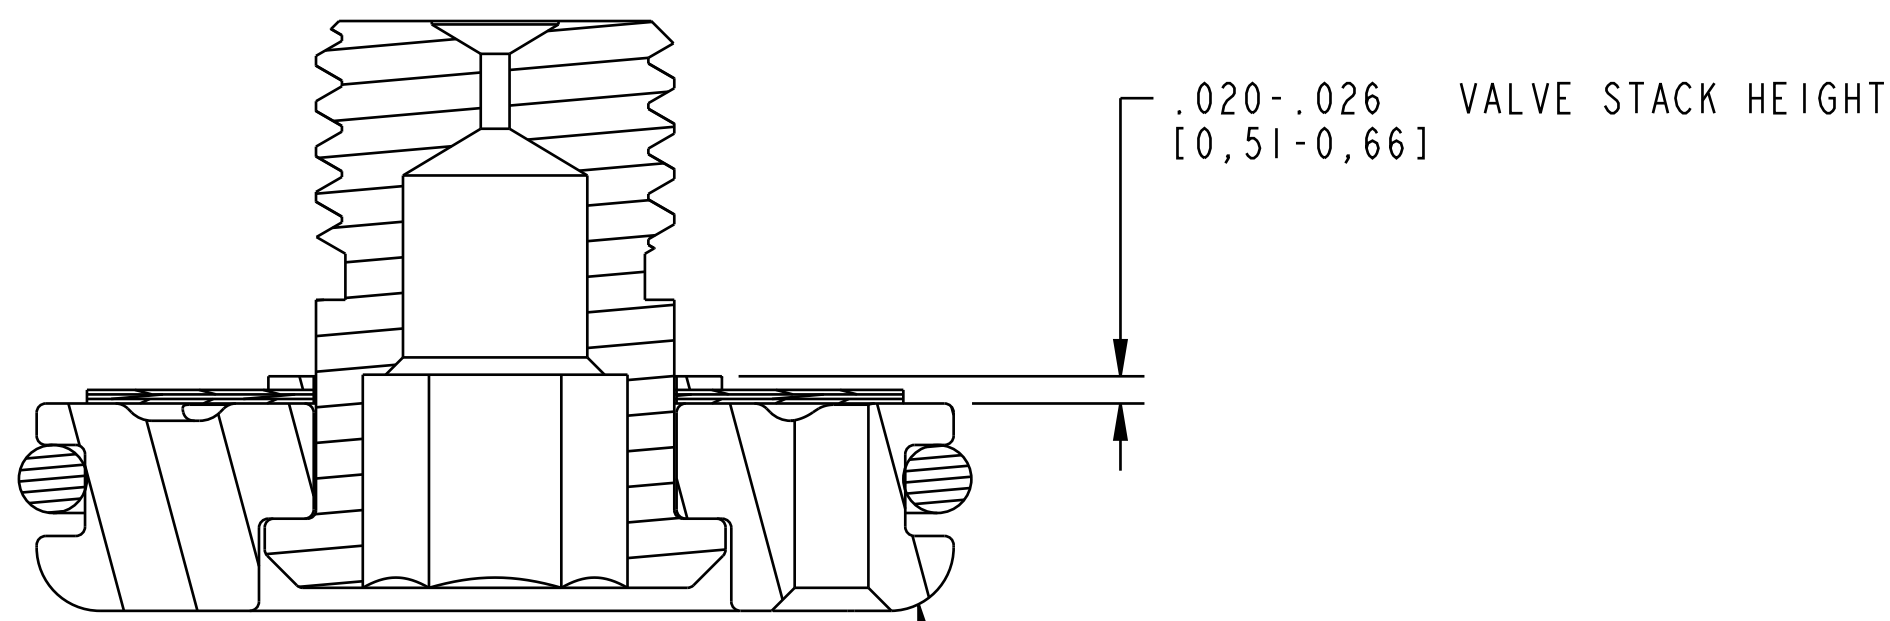

4

3

2

1

SECTION A-A
SCALE 6:1

! IMPORTANT:
NOTE
ORIENTATION

OIL:
MX-5

		FOX Factory, Inc.	Ph 831-768-1100
		130 Hangar Way, Watsonville, CA 95076 USA	Fax 831-768-9312
TITLE			
Damping Adj Assy: 2019 Live Shock, Rezi Compression CL			
SIZE	DWG. NO.	815-02-089-KIT	
C			
PLOT SCALE		2:1	SHEET 1 OF 1